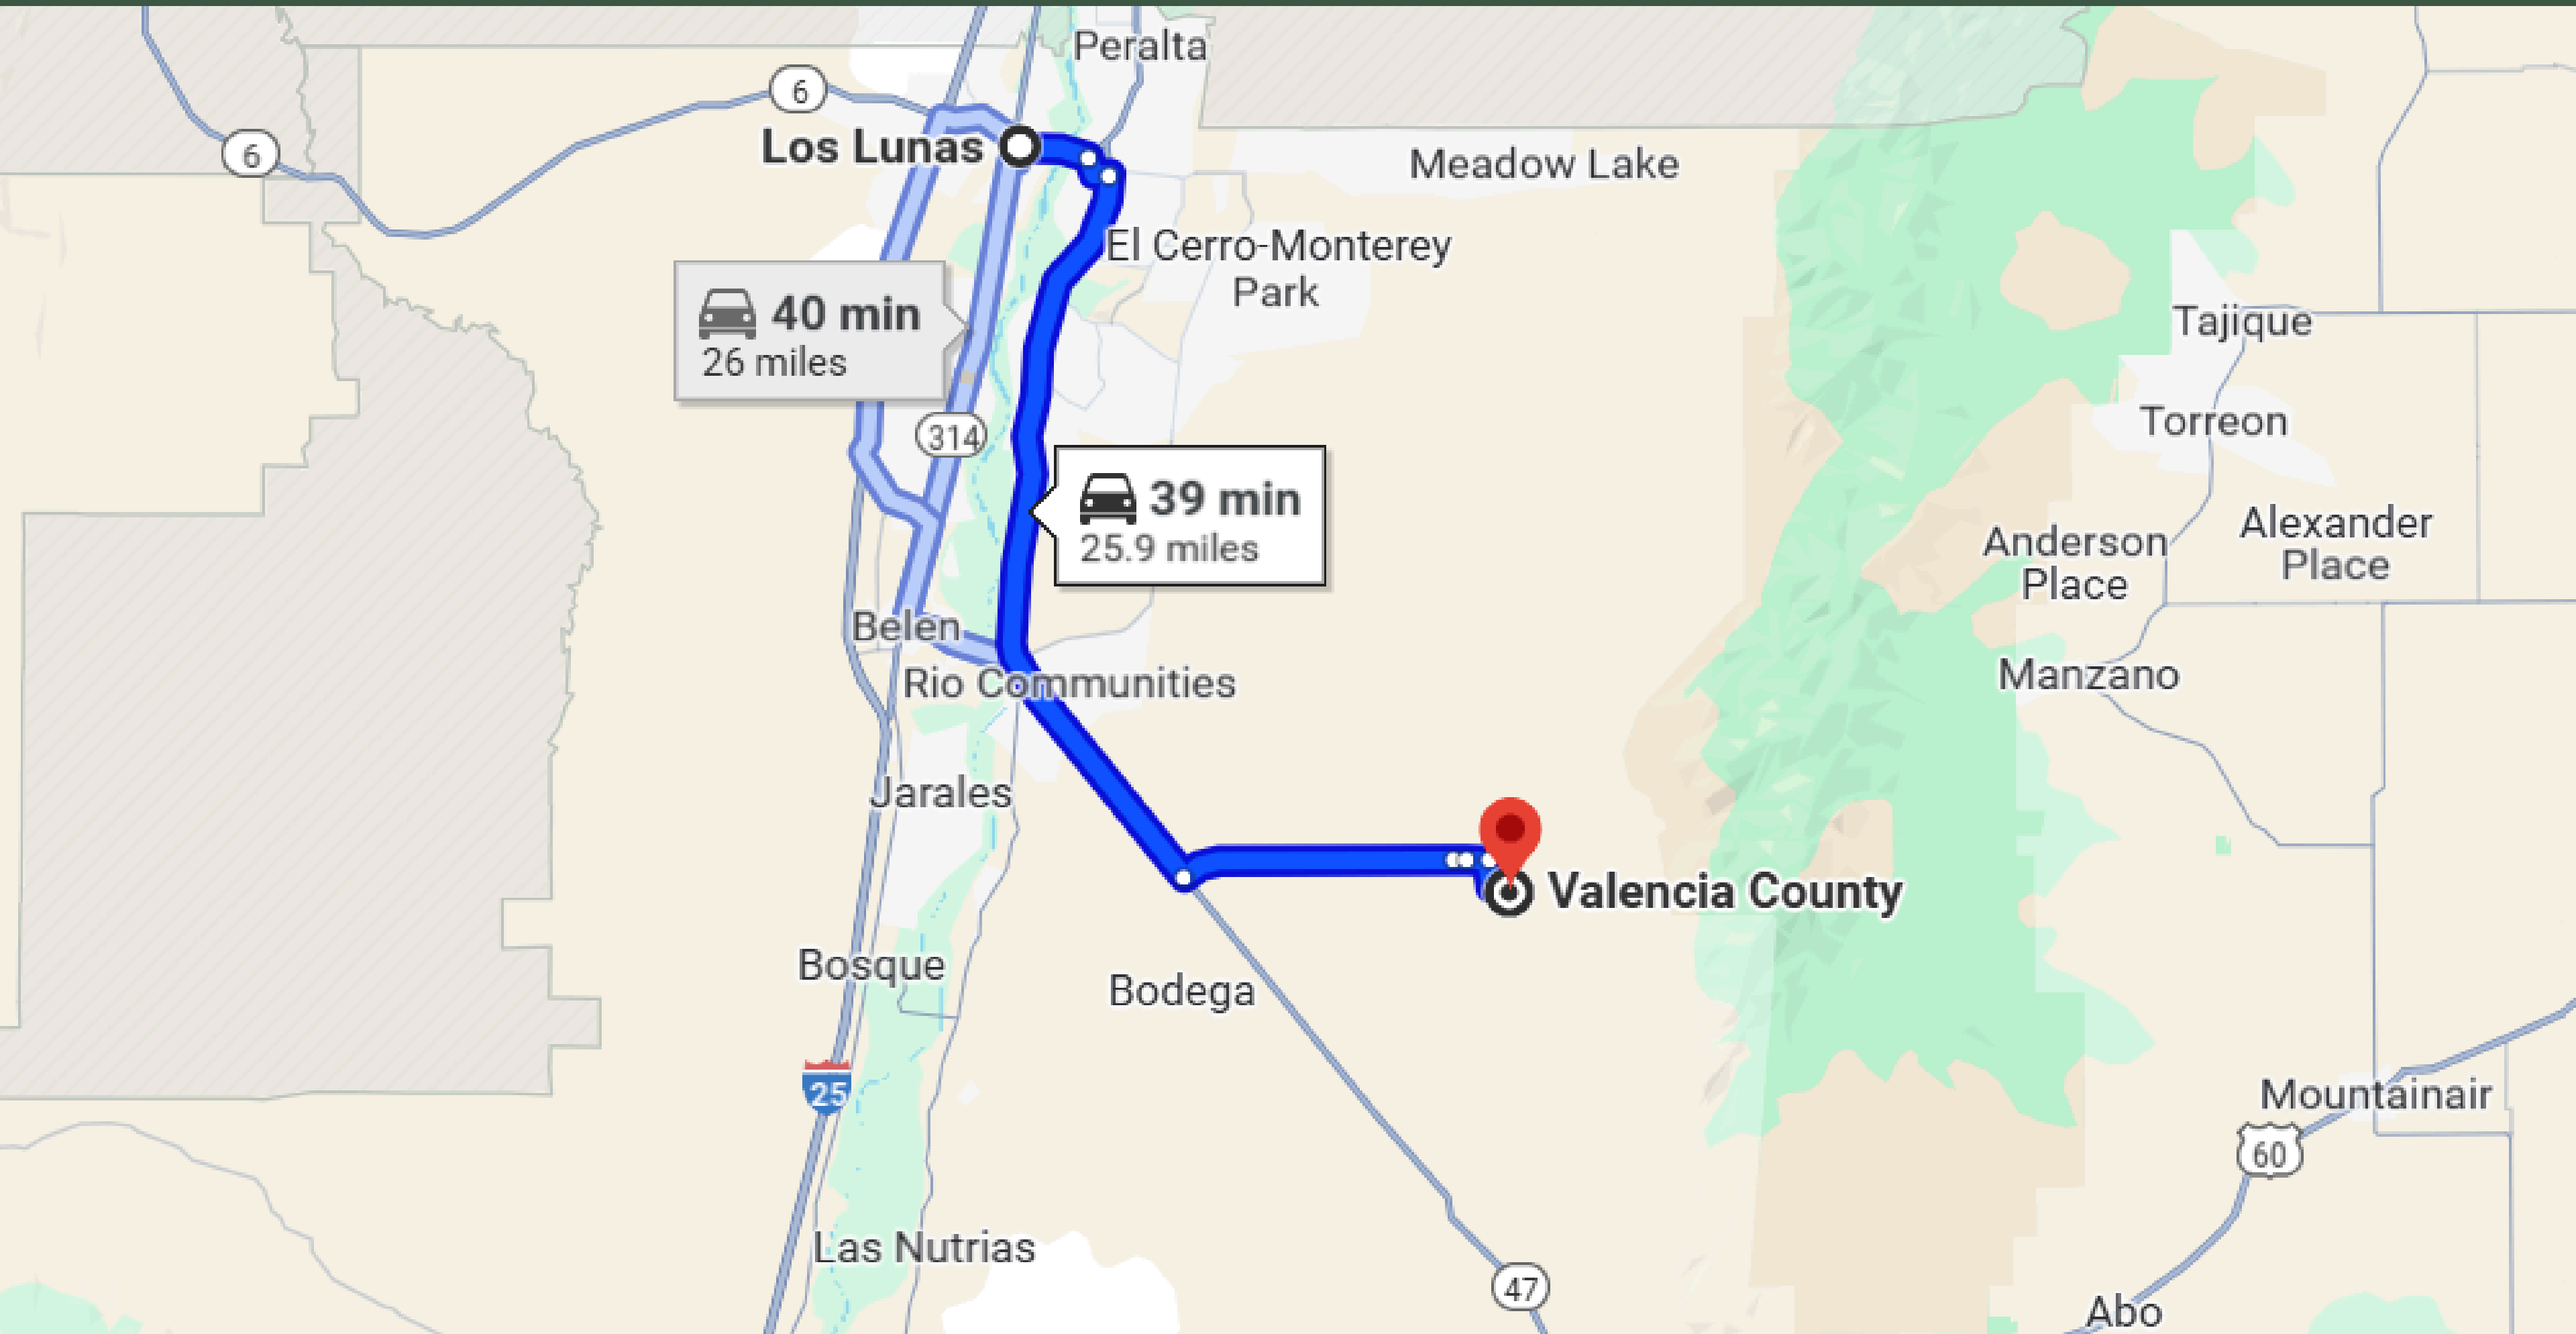

24- MIN DRIVE TO RIO COMMUNITIES TOWN

24-MINUTE DRIVE TO BELEN TOWN

39-MINUTE DRIVE TO LOS LUNAS TOWN

1 HR & 6-MIN'S DRIVE TO ALBUQUERQUE