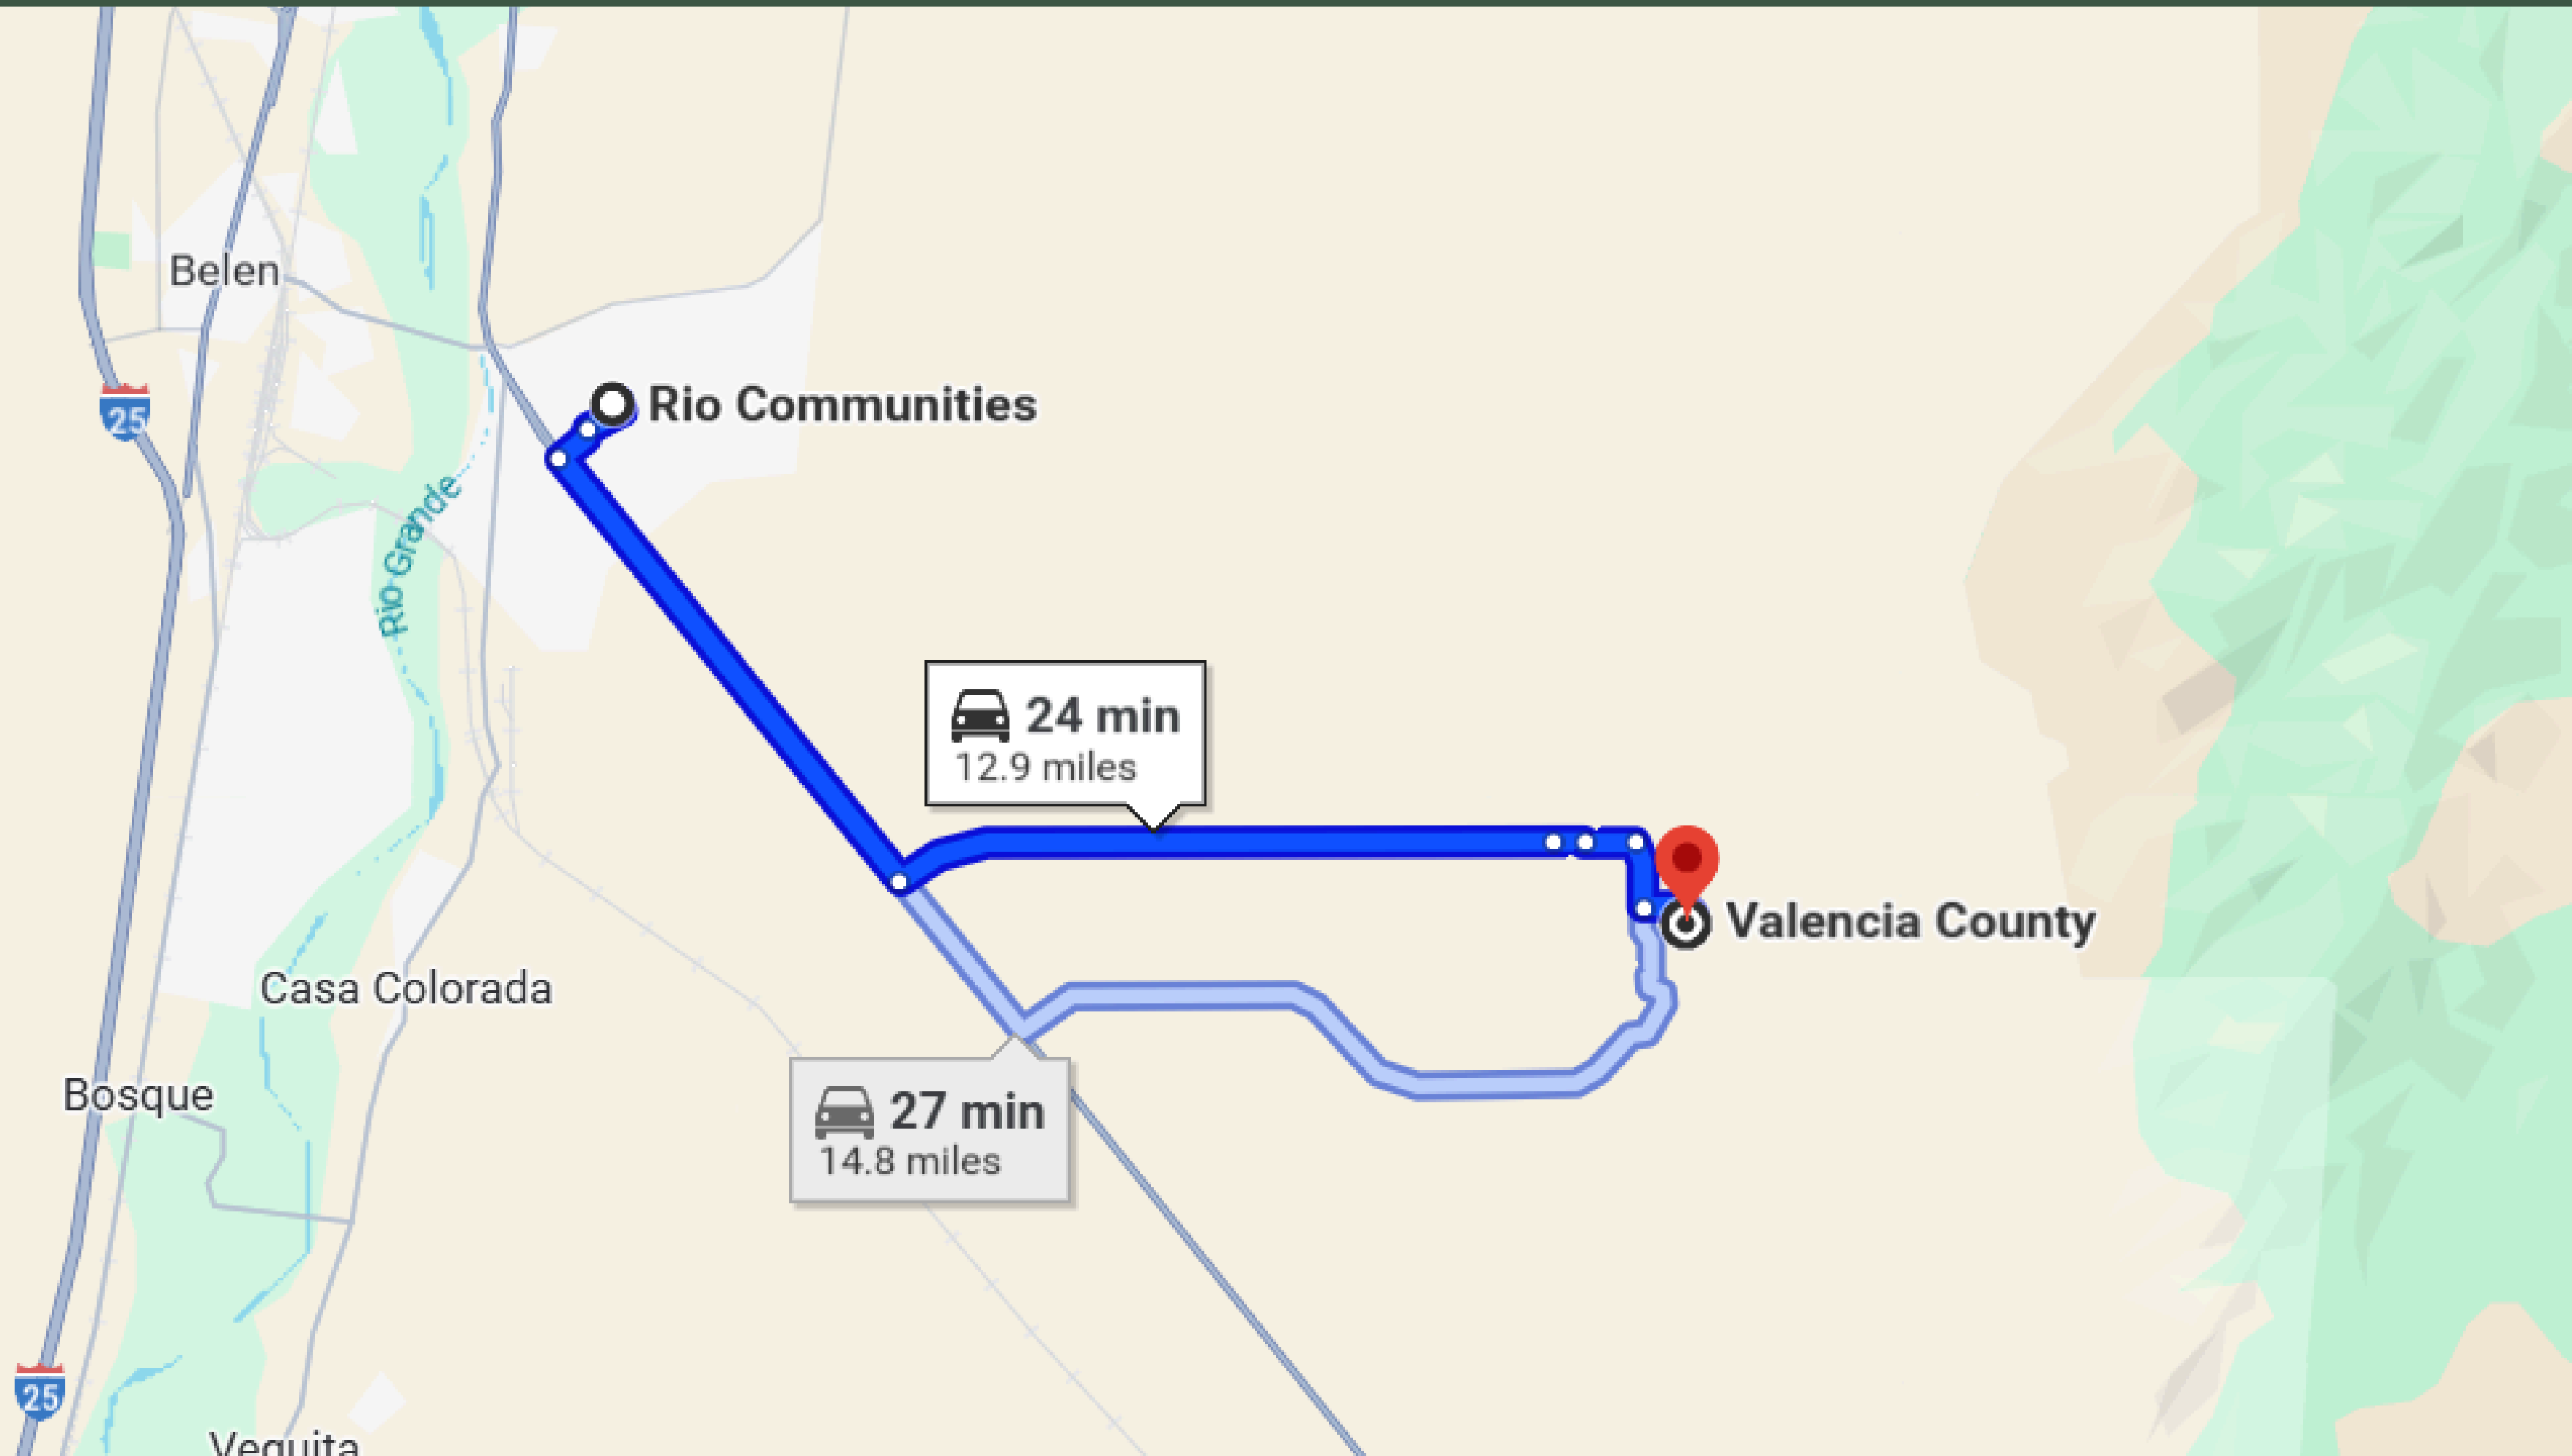

24- MIN DRIVE TO RIO COMMUNITIES TOWN

24-MINUTE DRIVE TO BELEN TOWN

39-MINUTE DRIVE TO LOS LUNAS TOWN

1 HR & 6-MIN'S DRIVE TO ALBUQUERQUE