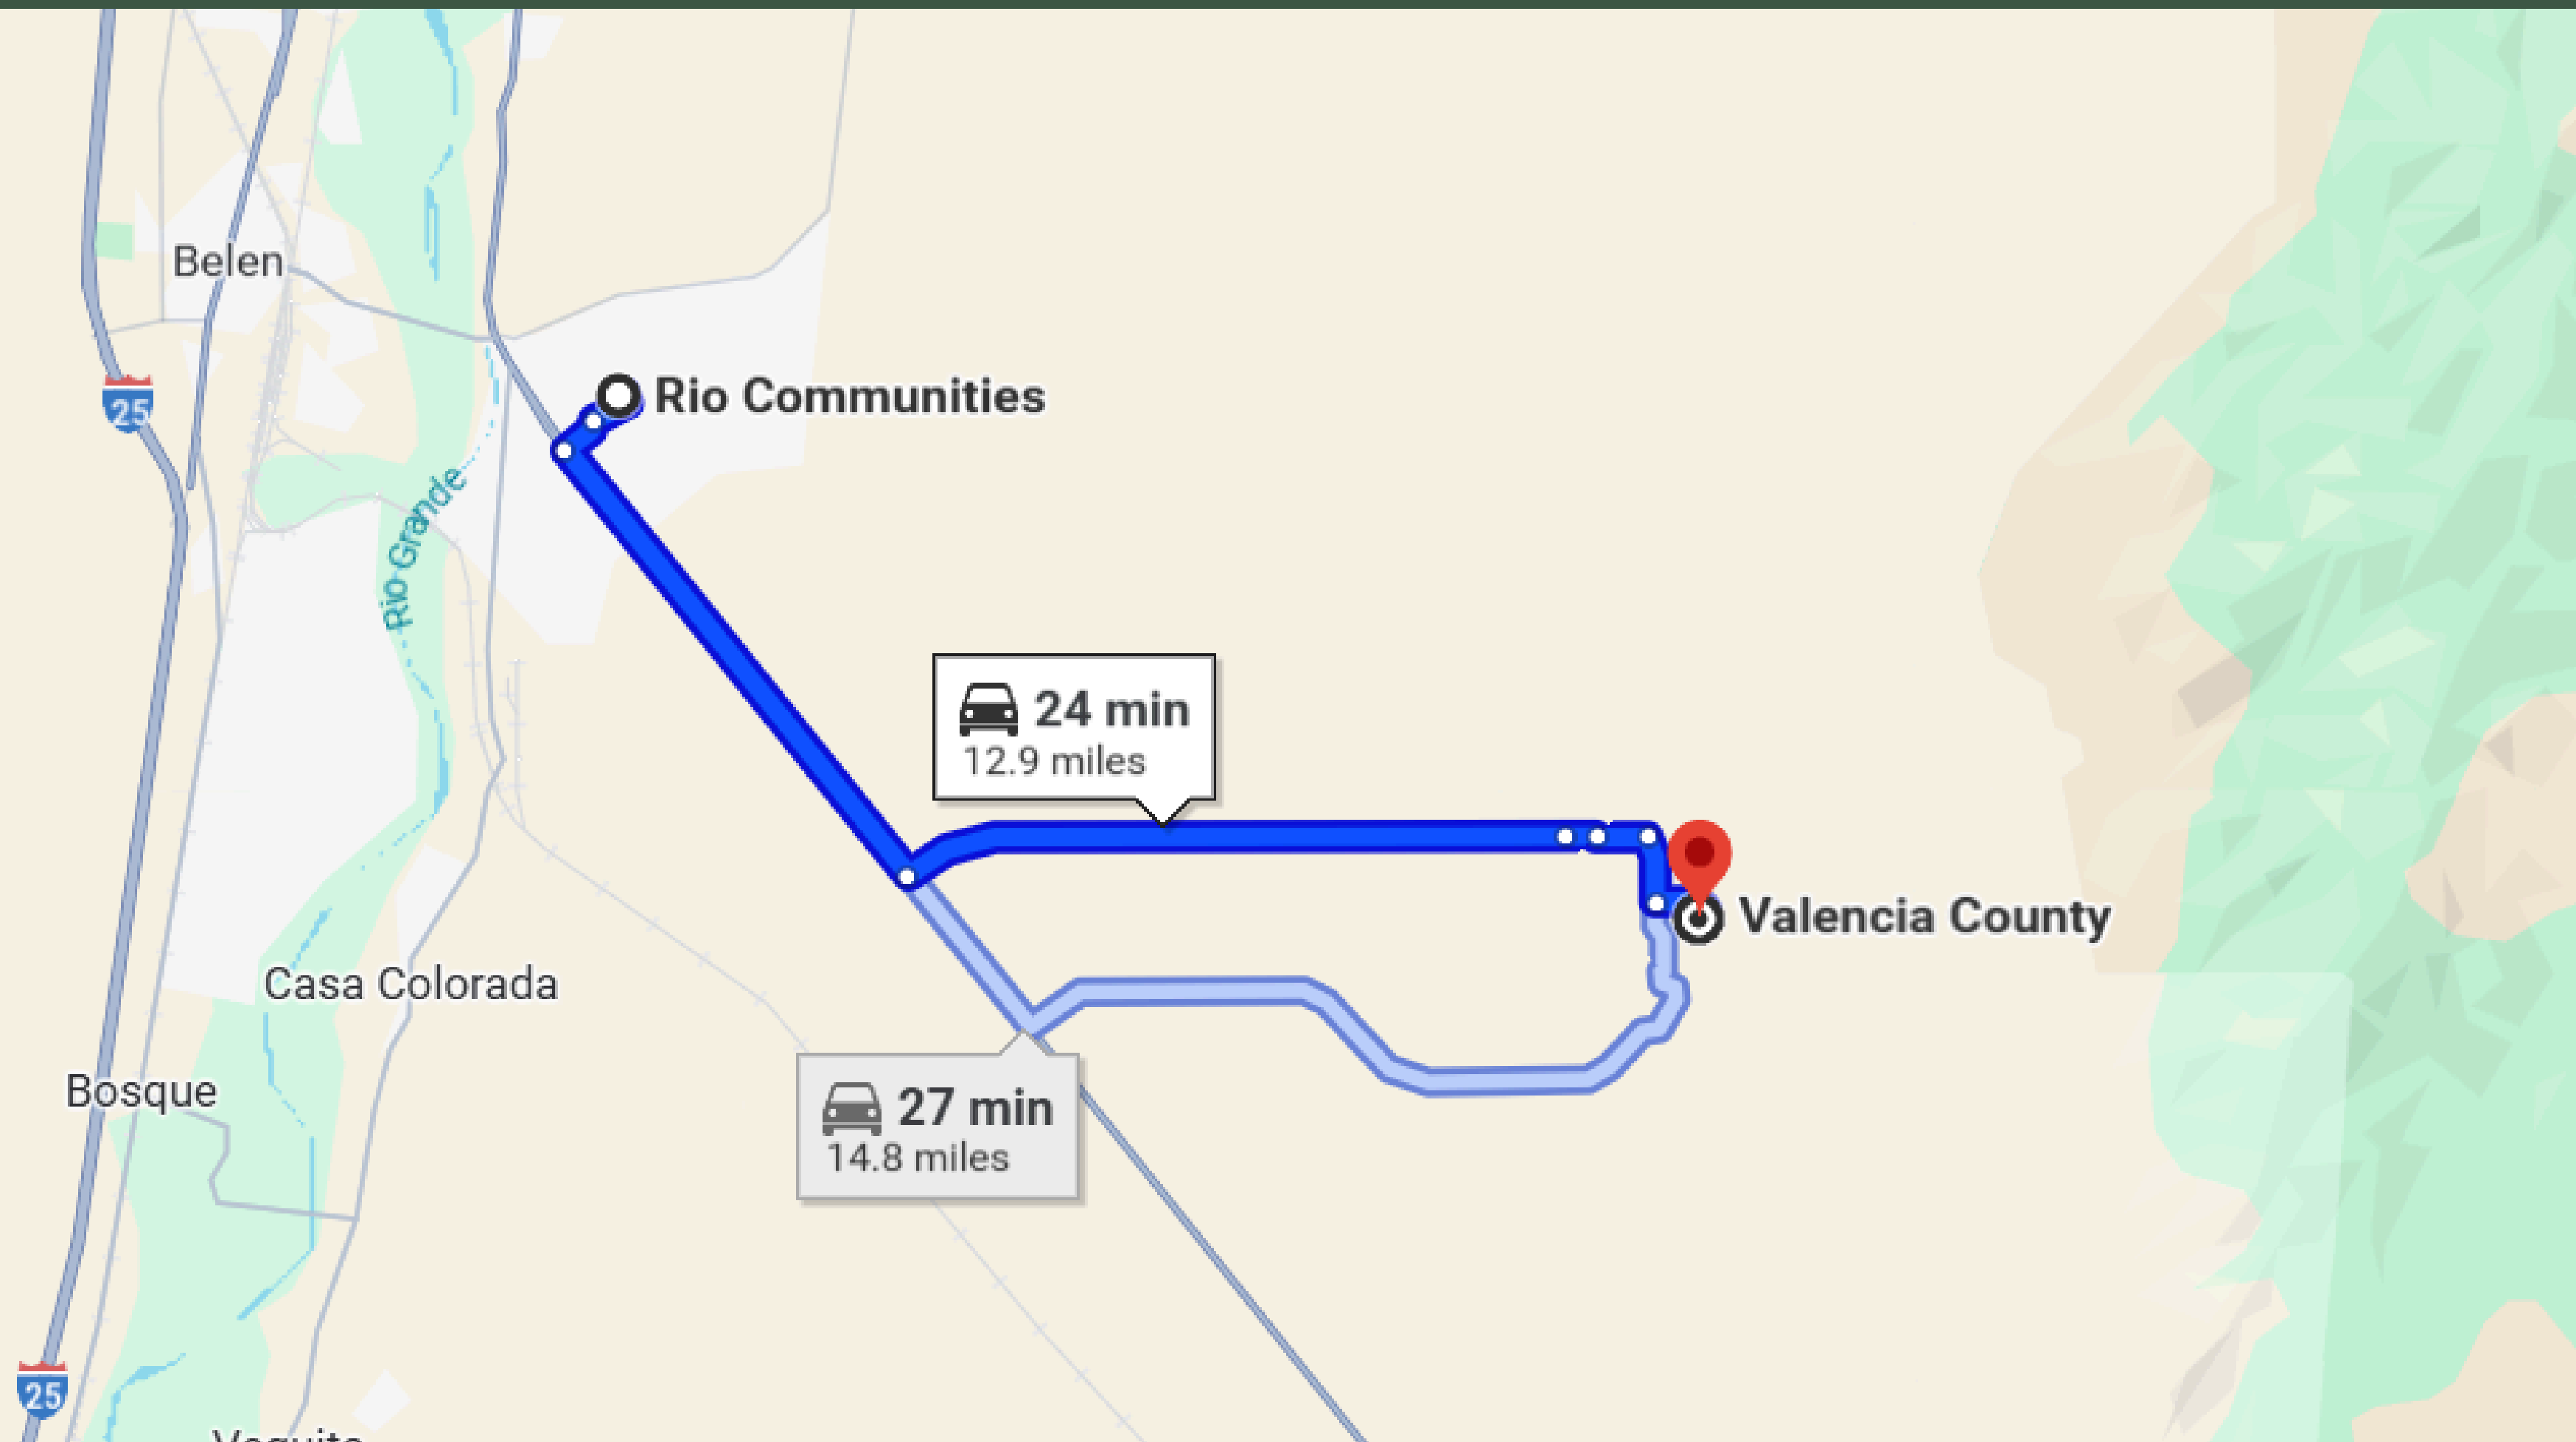

24- MIN DRIVE TO RIO COMMUNITIES TOWN

24-MINUTE DRIVE TO BELEN TOWN

39-MINUTE DRIVE TO LOS LUNAS TOWN

1 HR & 6-MIN'S DRIVE TO ALBUQUERQUE