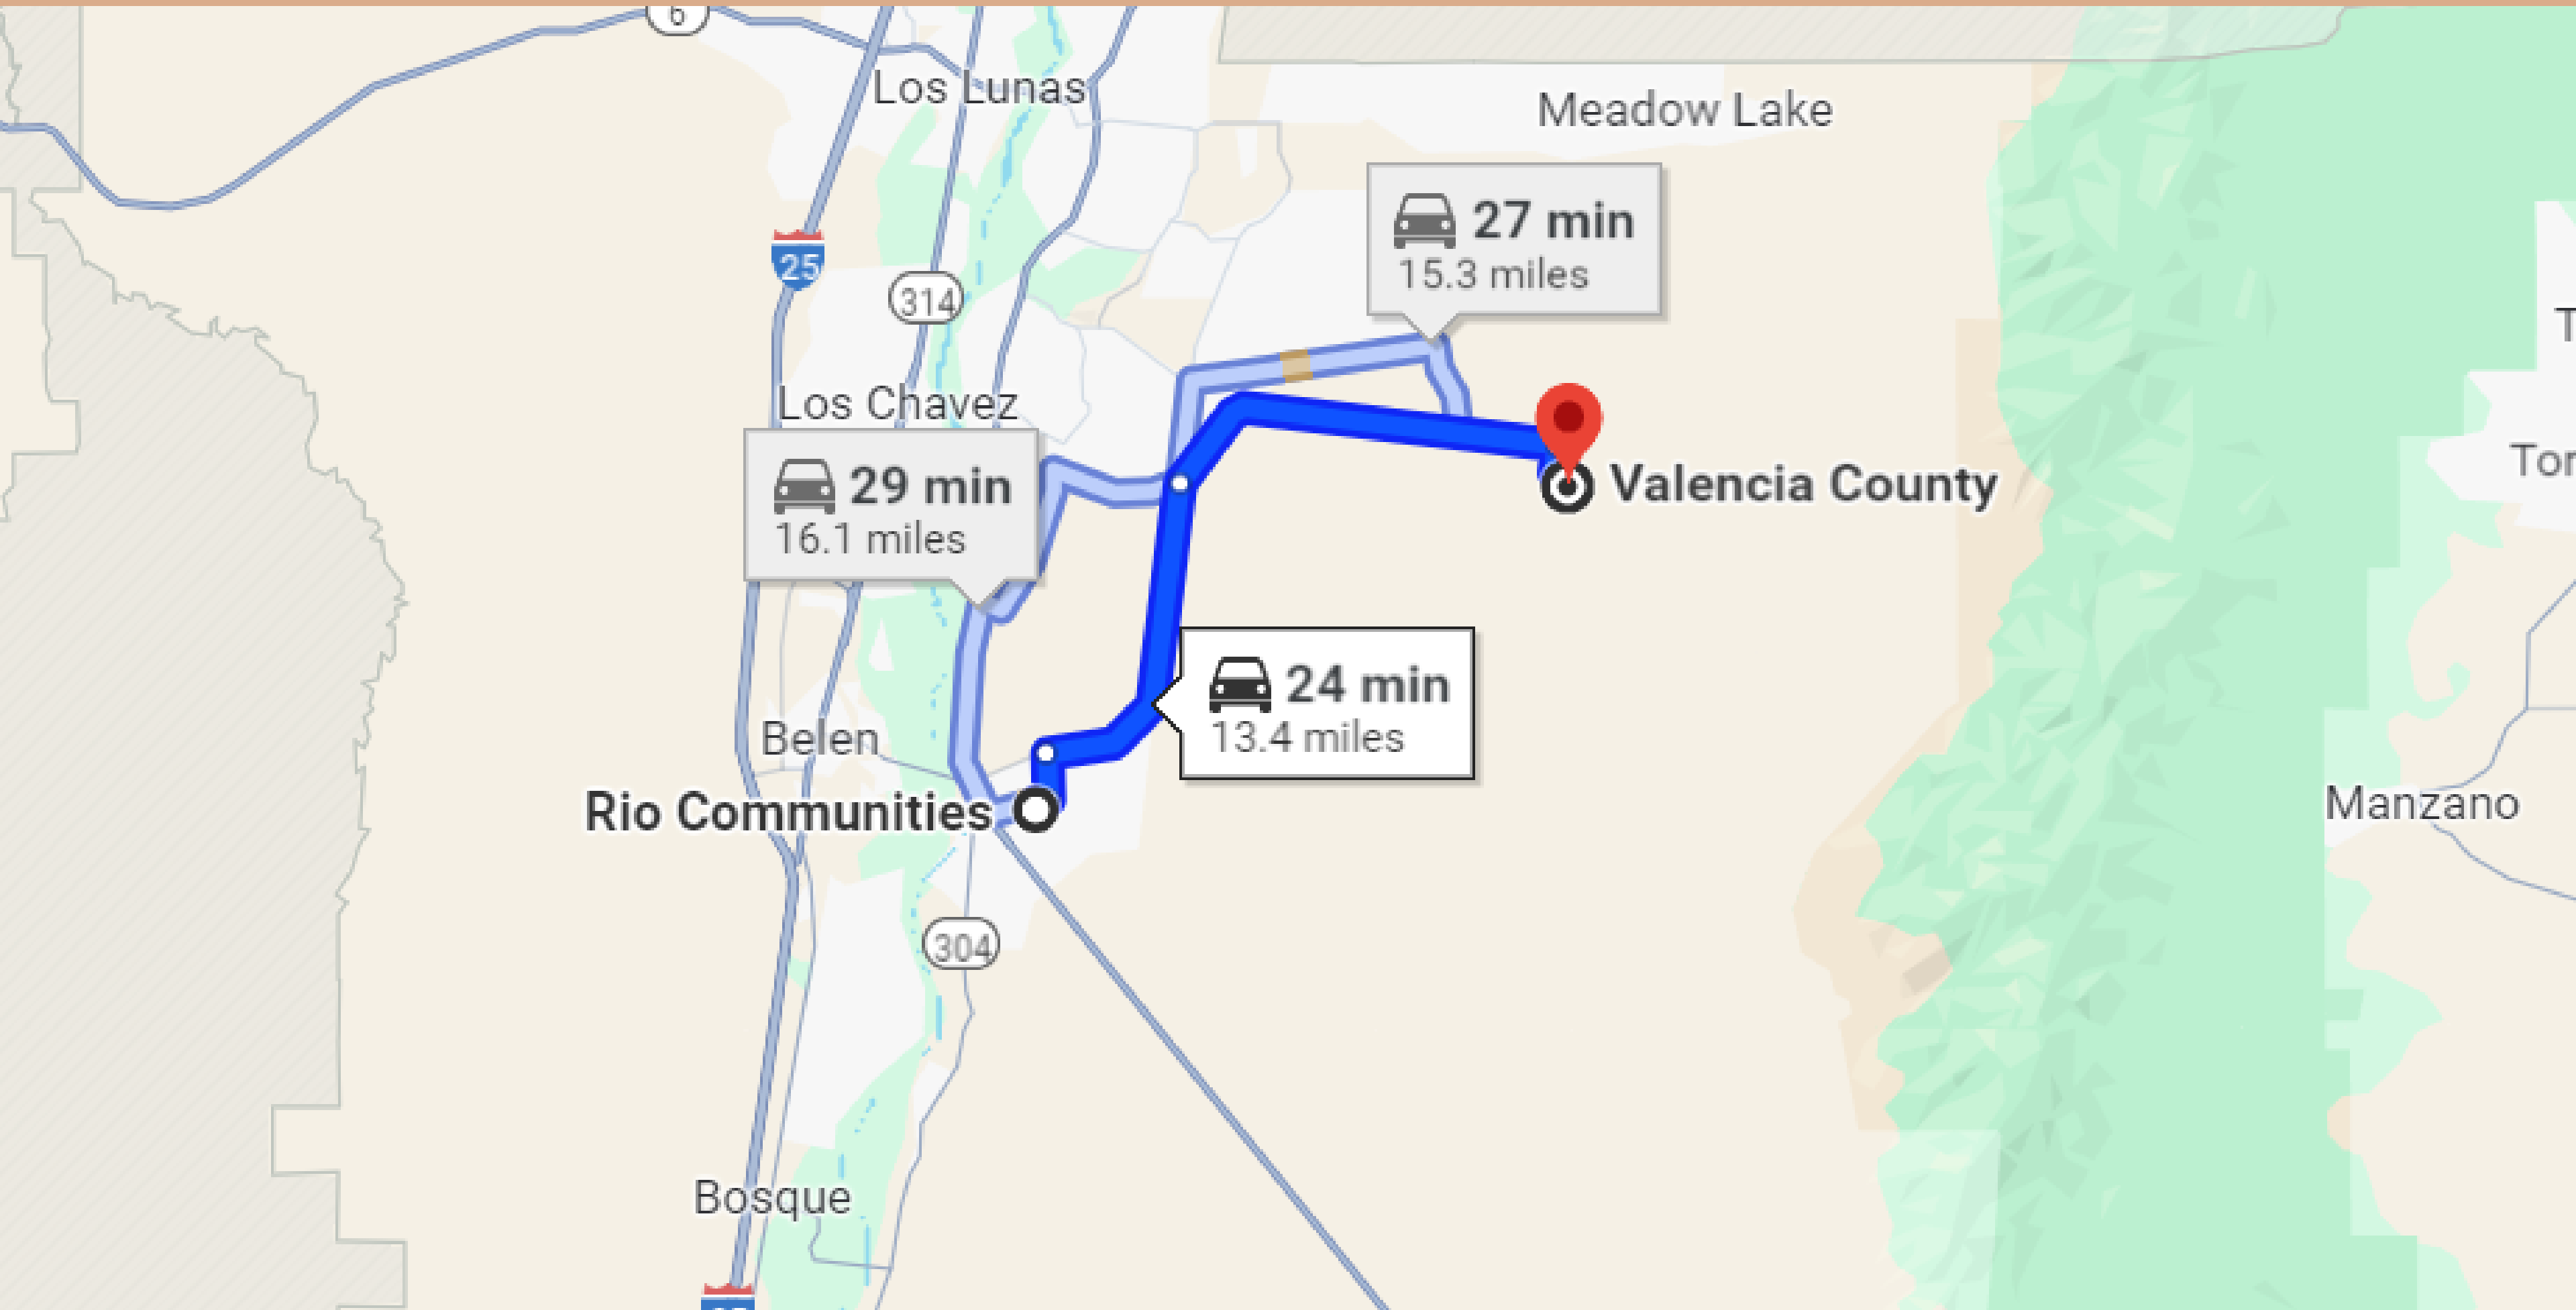

24- MIN DRIVE TO RIO COMMUNITIES TOWN

28-MINUTE DRIVE TO LOS LUNAS TOWN

34-MINUTE DRIVE TO LOS CHAVEZ TOWN

51-MINUTE DRIVE TO ALBUQUERQUE