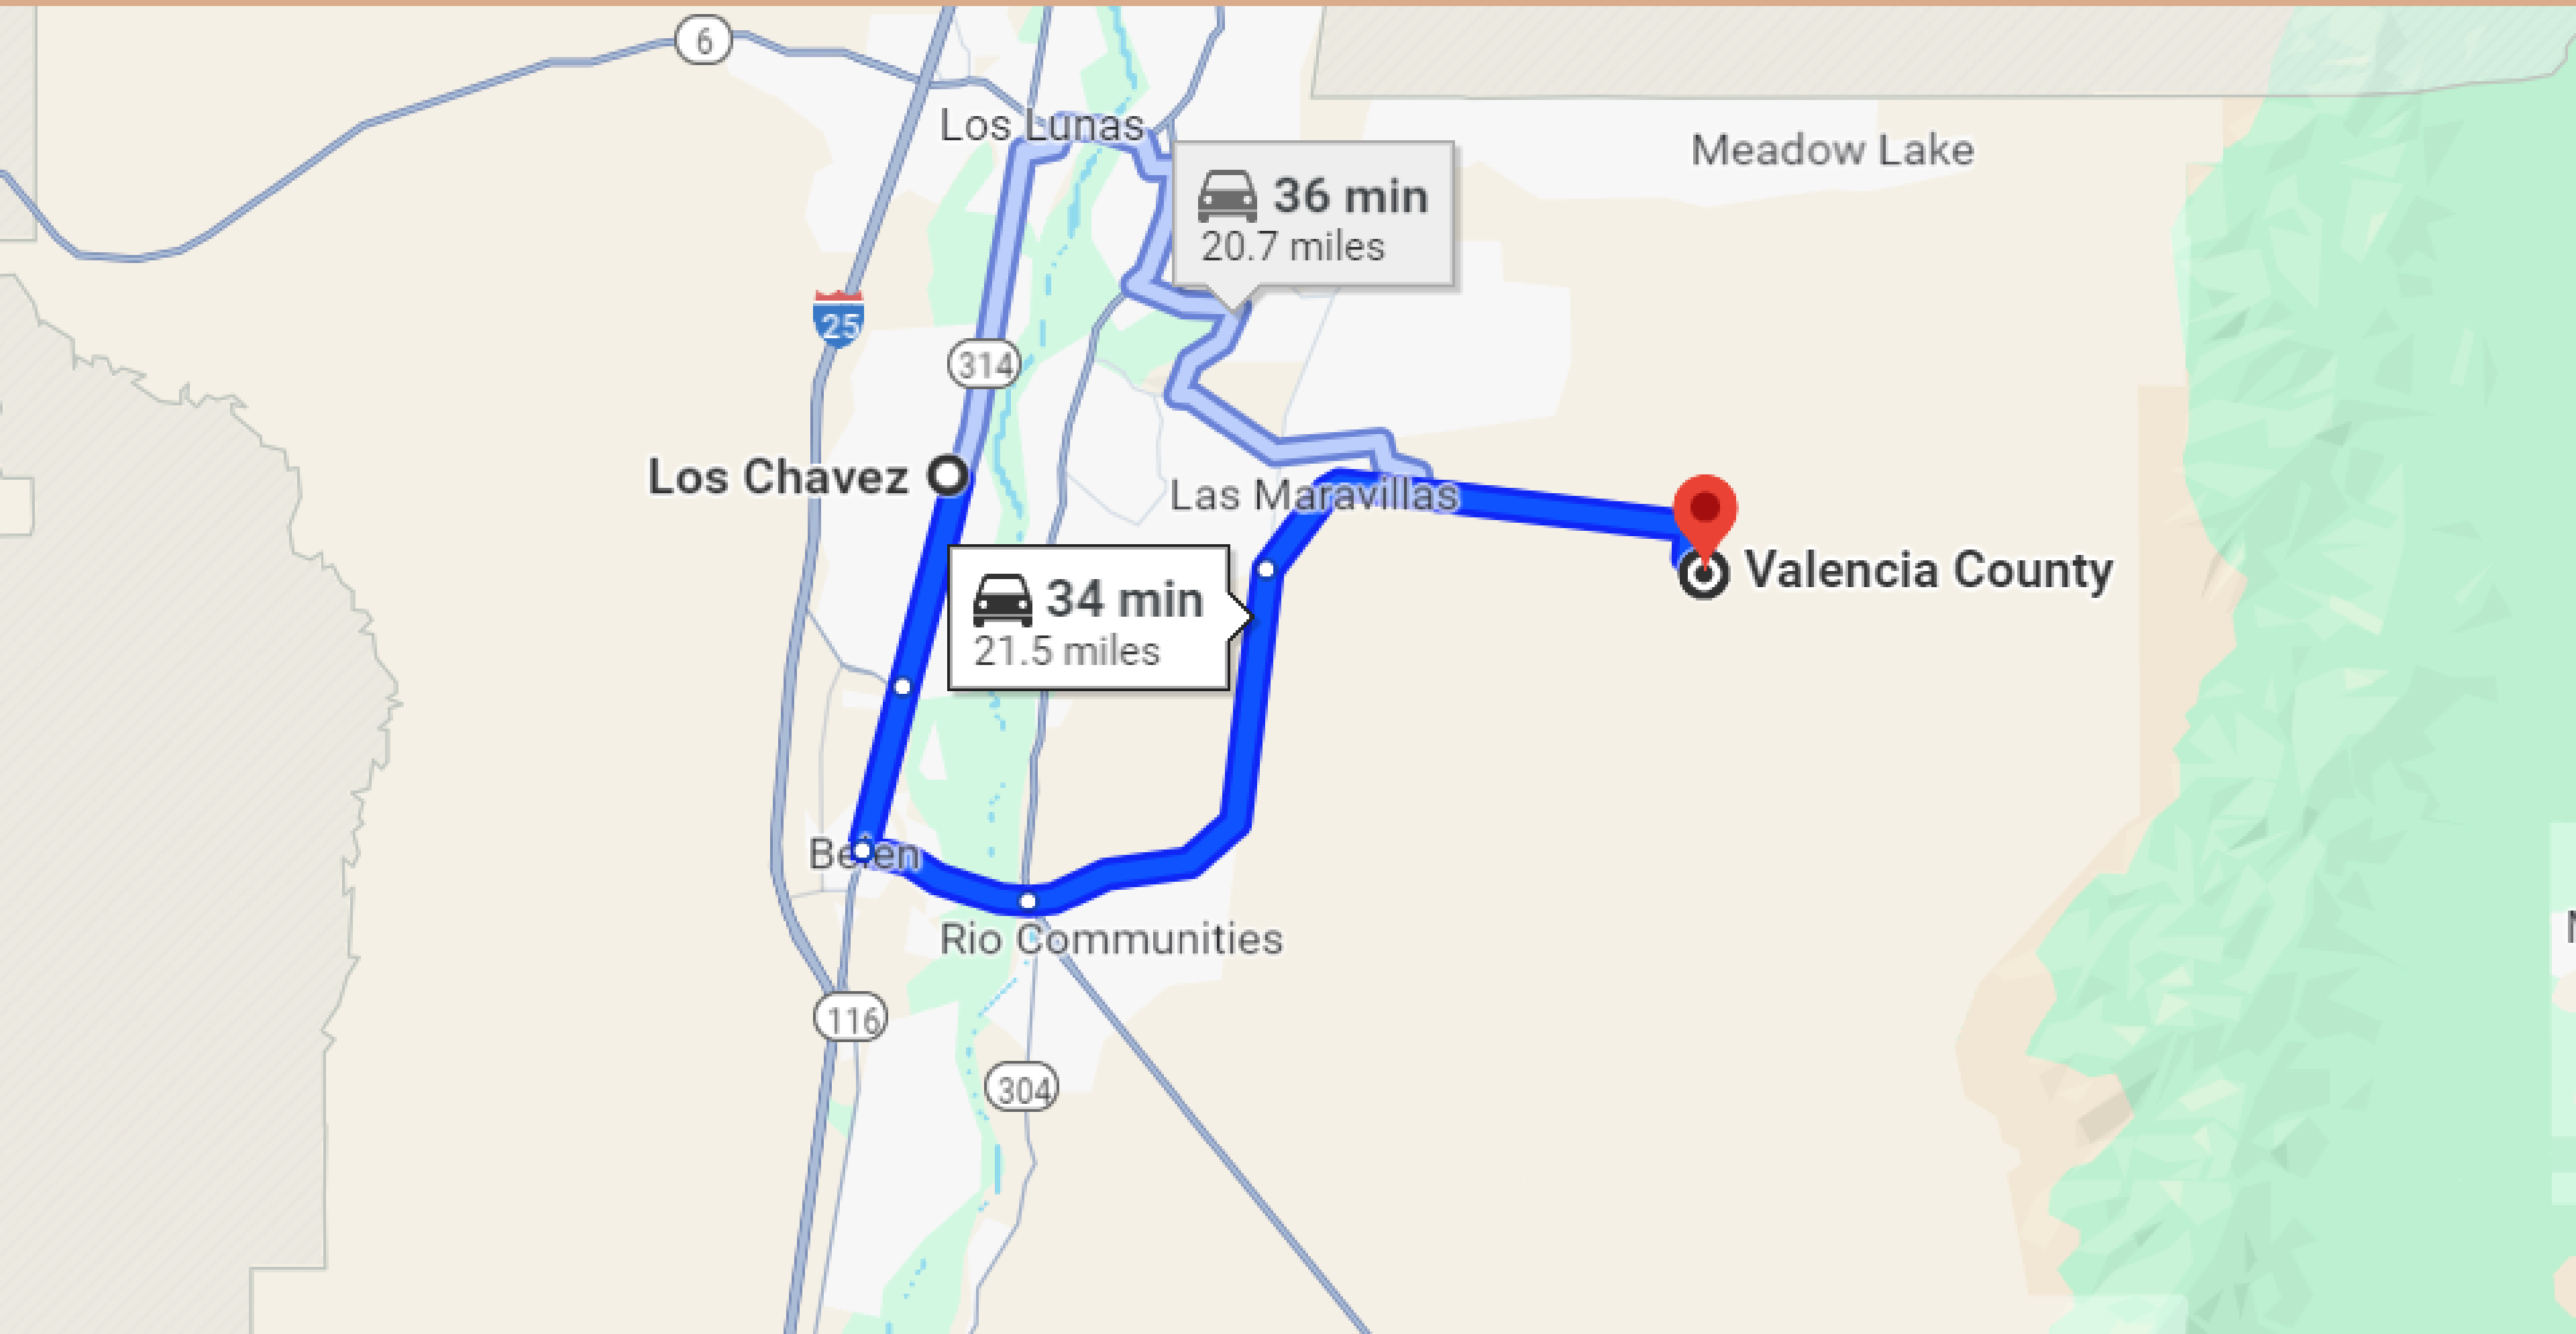

24- MIN DRIVE TO RIO COMMUNITIES TOWN

28-MINUTE DRIVE TO LOS LUNAS TOWN

34-MINUTE DRIVE TO LOS CHAVEZ TOWN

51-MINUTE DRIVE TO ALBUQUERQUE