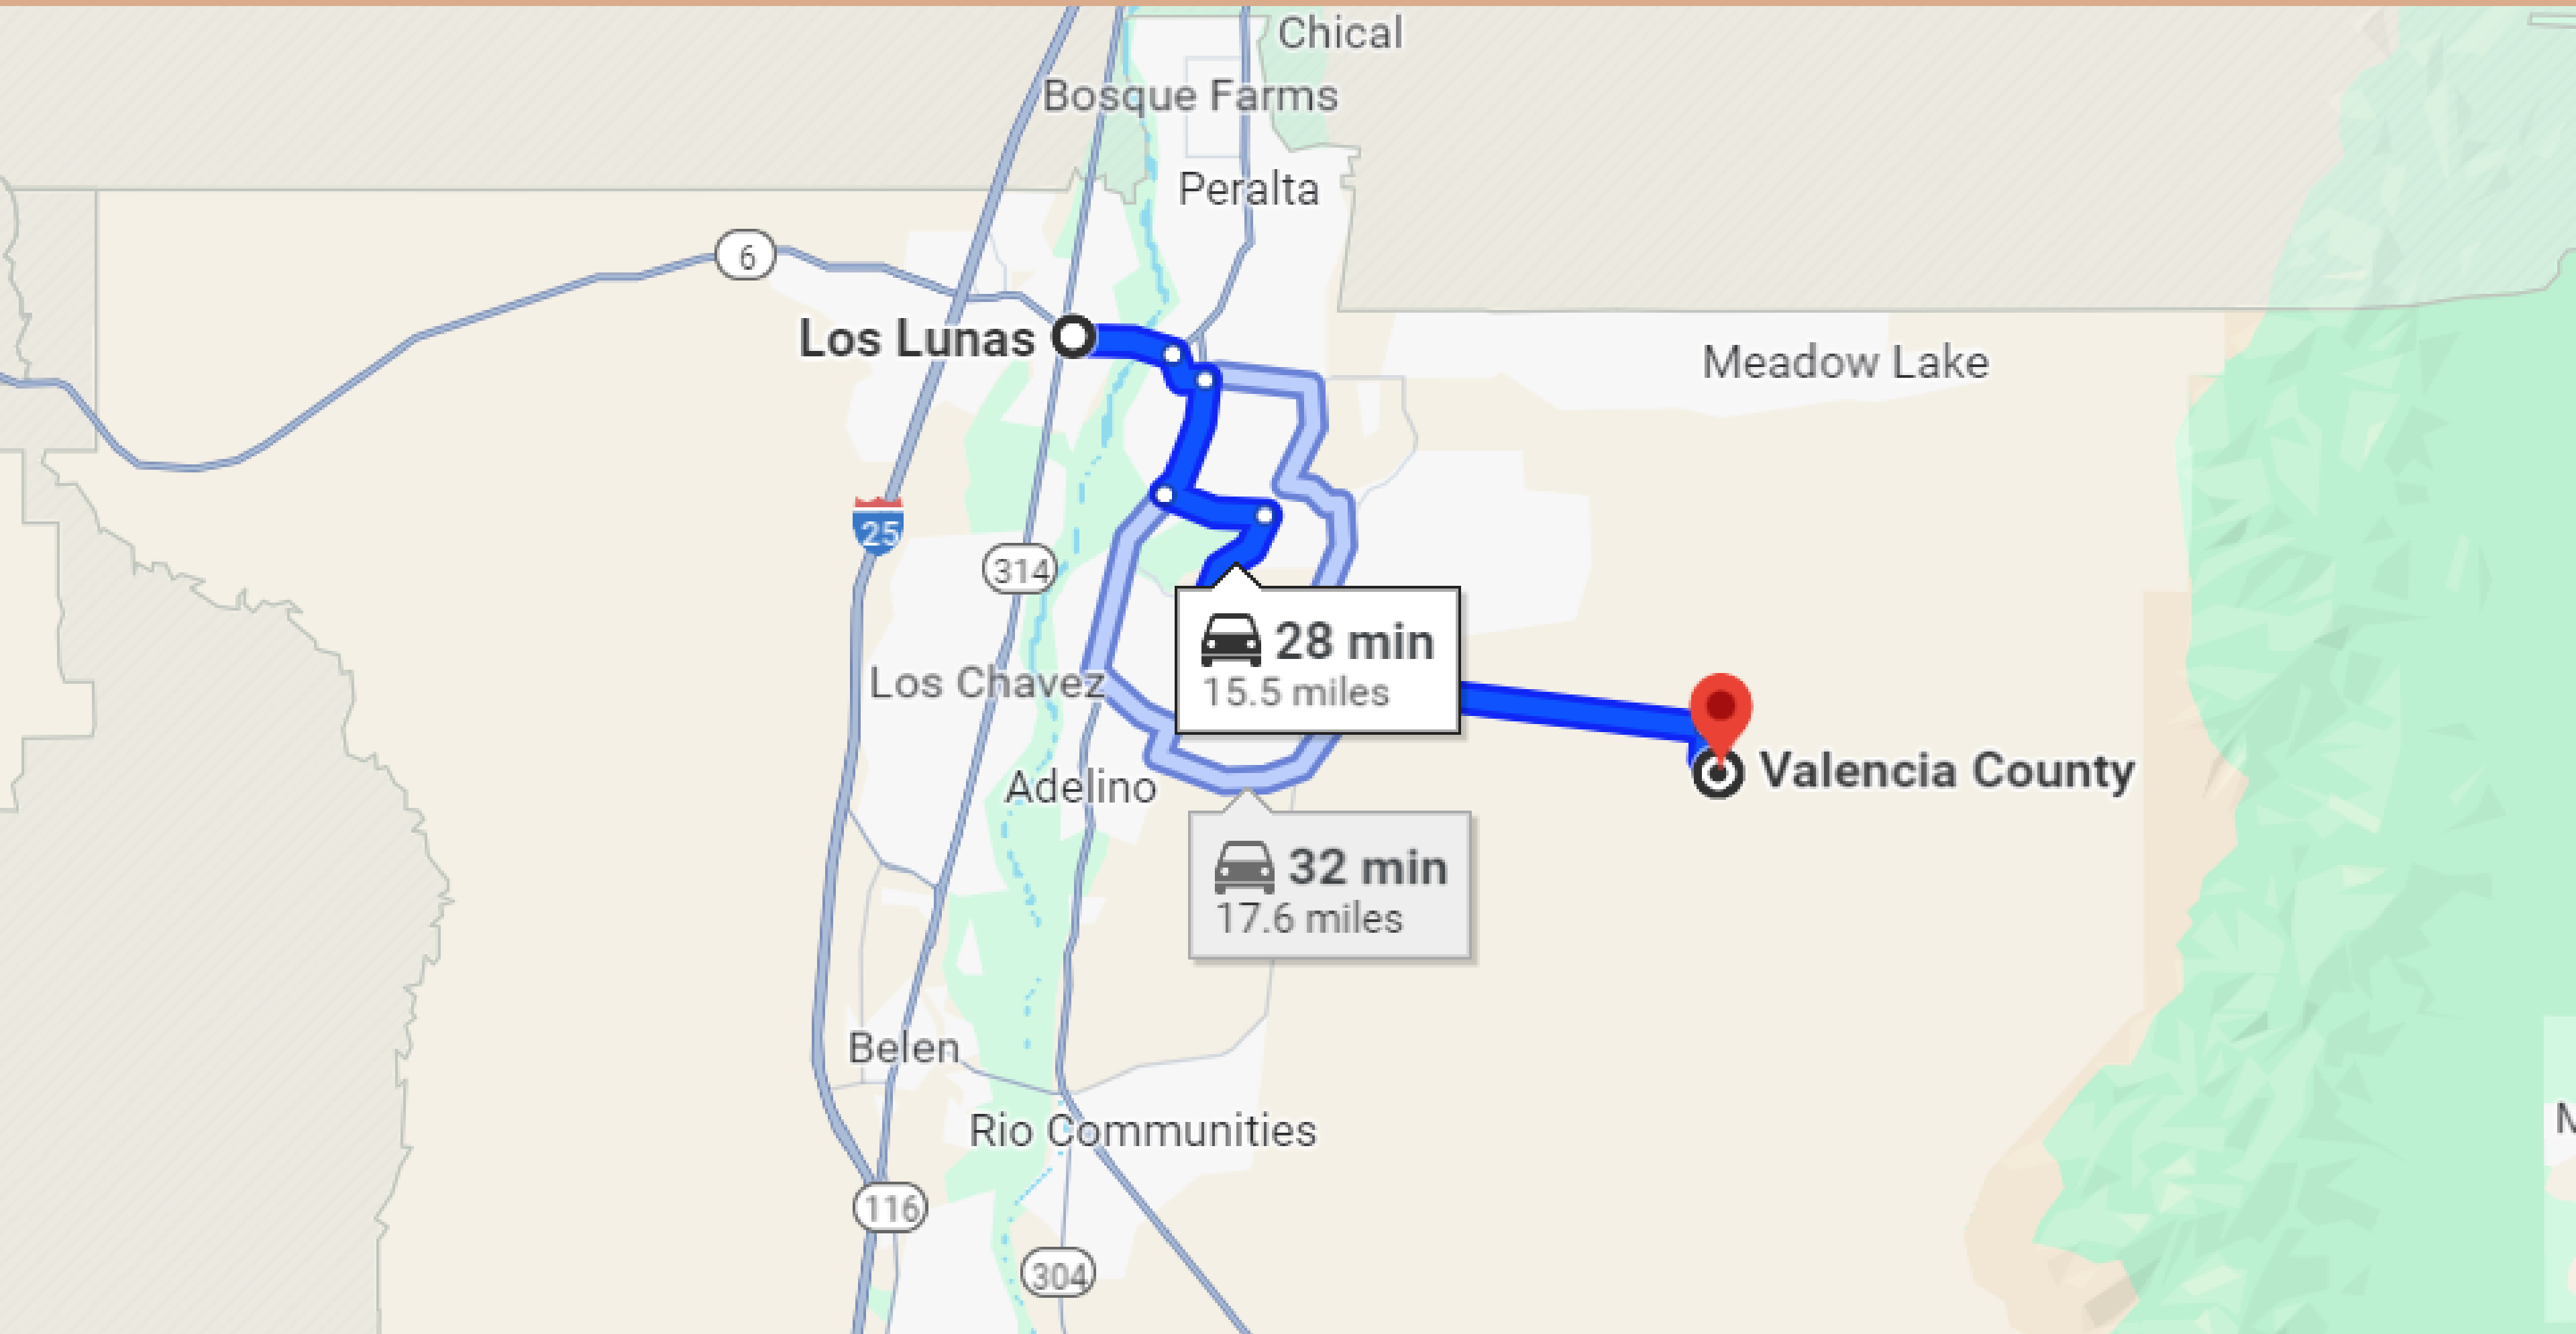

24- MIN DRIVE TO RIO COMMUNITIES TOWN

28-MINUTE DRIVE TO LOS LUNAS TOWN

34-MINUTE DRIVE TO LOS CHAVEZ TOWN

51-MINUTE DRIVE TO ALBUQUERQUE