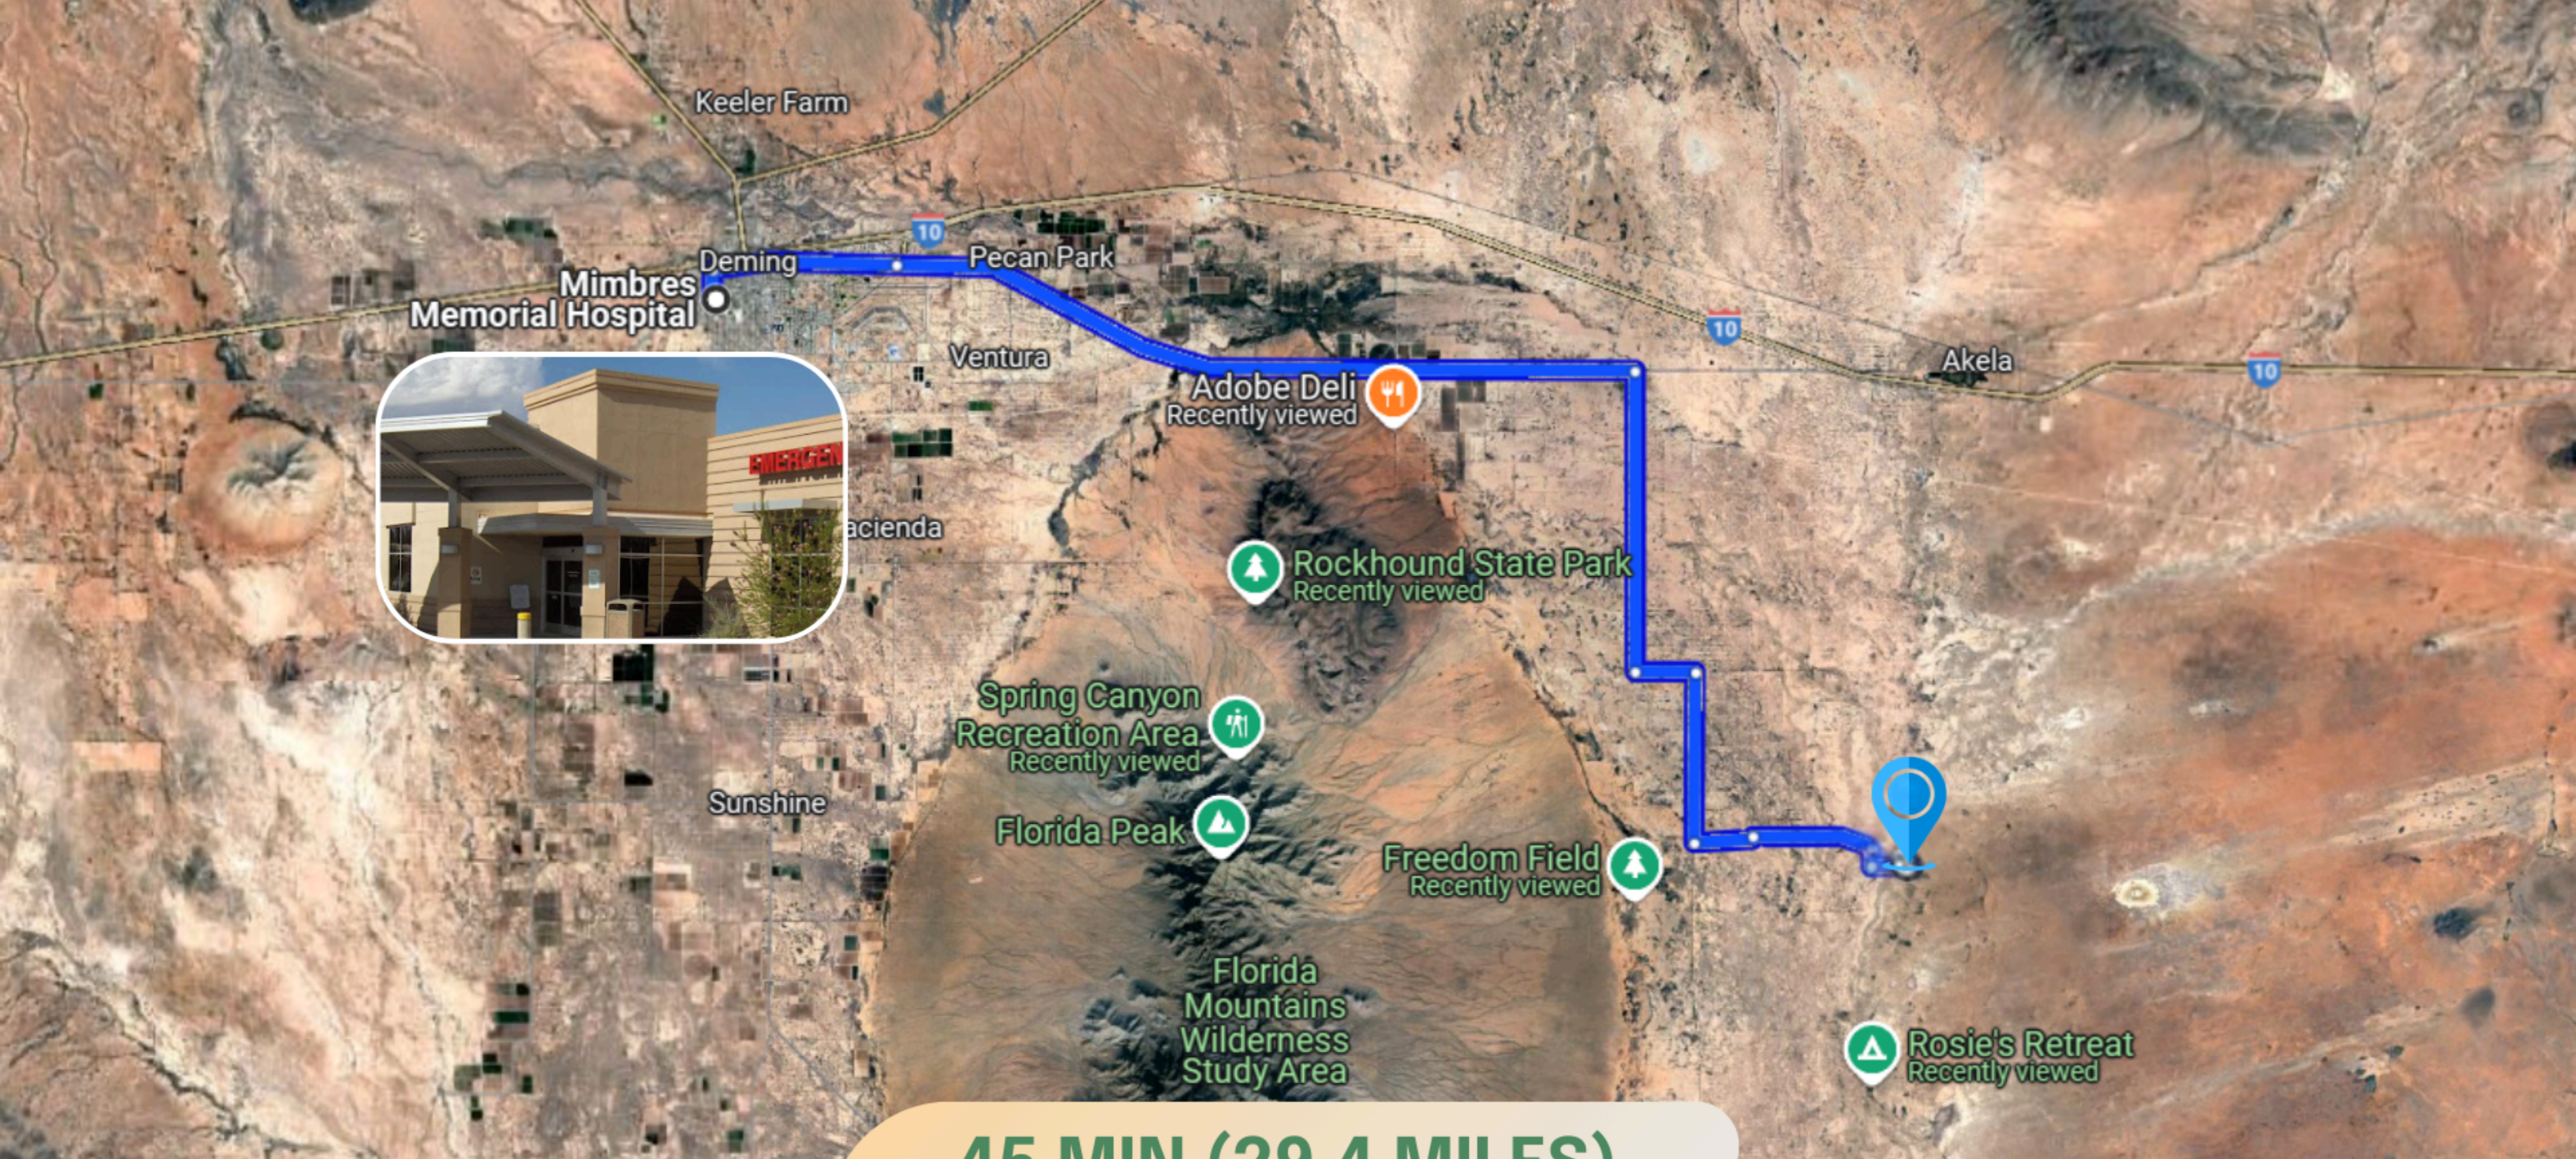

Averages 6 inches of snow a year

Walmart Supercenter

Pecan Park

Ventura

Adobe Deli
Recently viewed

Akela

cienda

Rockhound State Park
Recently viewed

Spring Canyon
Recreation Area
Recently viewed

Sunshine

Freedom Field
Recently viewed

Rosie's Retreat
Recently viewed

39 MIN (27.6 MILES)

THIS PROPERTY IS 39 MIN (27.6 MILES) TO WALMART SUPERCENTER IN DEMING, NM.

45 MIN (29.4 MILES)

**THIS PROPERTY IS 45 MIN (29.4 MILES) TO MIMBRES MEMORIAL HOSPITAL
IN DEMING, NM.**

NEARBY AIRPORT

Las Cruces International Airport

A photograph of two men shaking hands in a field at sunset. The man on the left is wearing a light-colored vest over a blue shirt and has a backpack. The man on the right is wearing a plaid shirt over a white t-shirt, glasses, and a watch, and is holding a tablet. The background is a field of yellow flowers under a warm, golden sky.