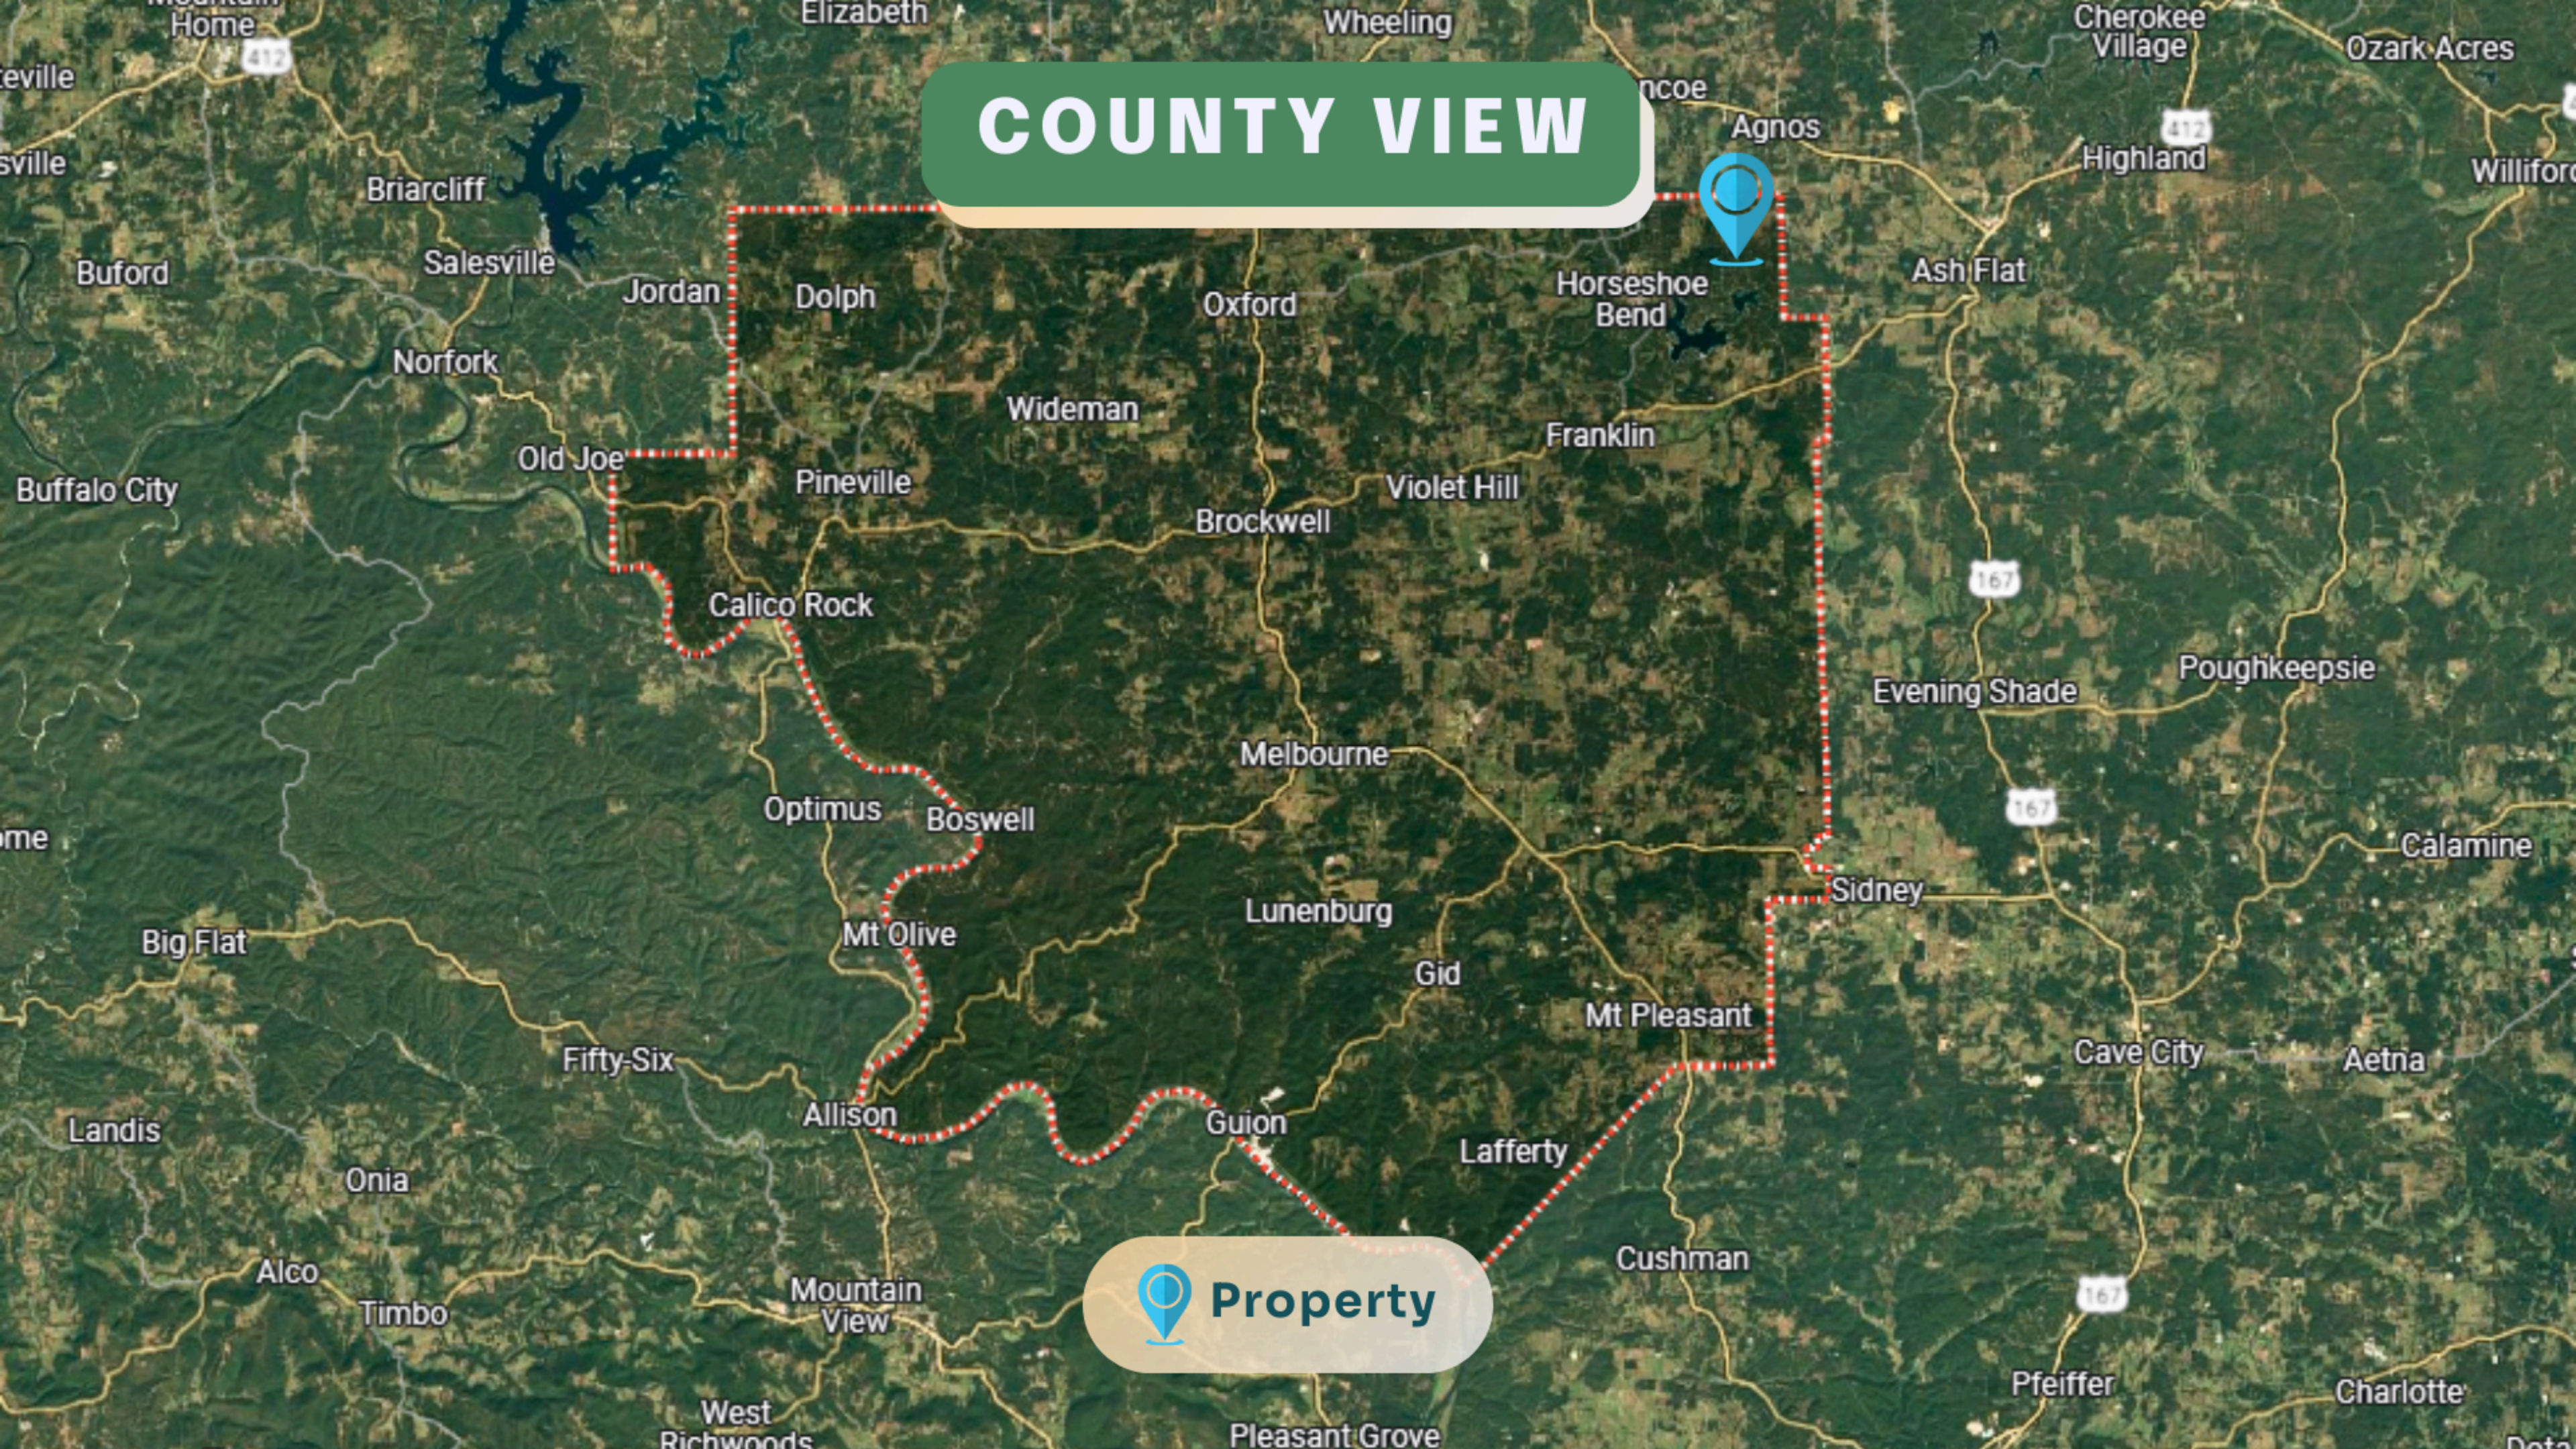

COUNTY VIEW

Property