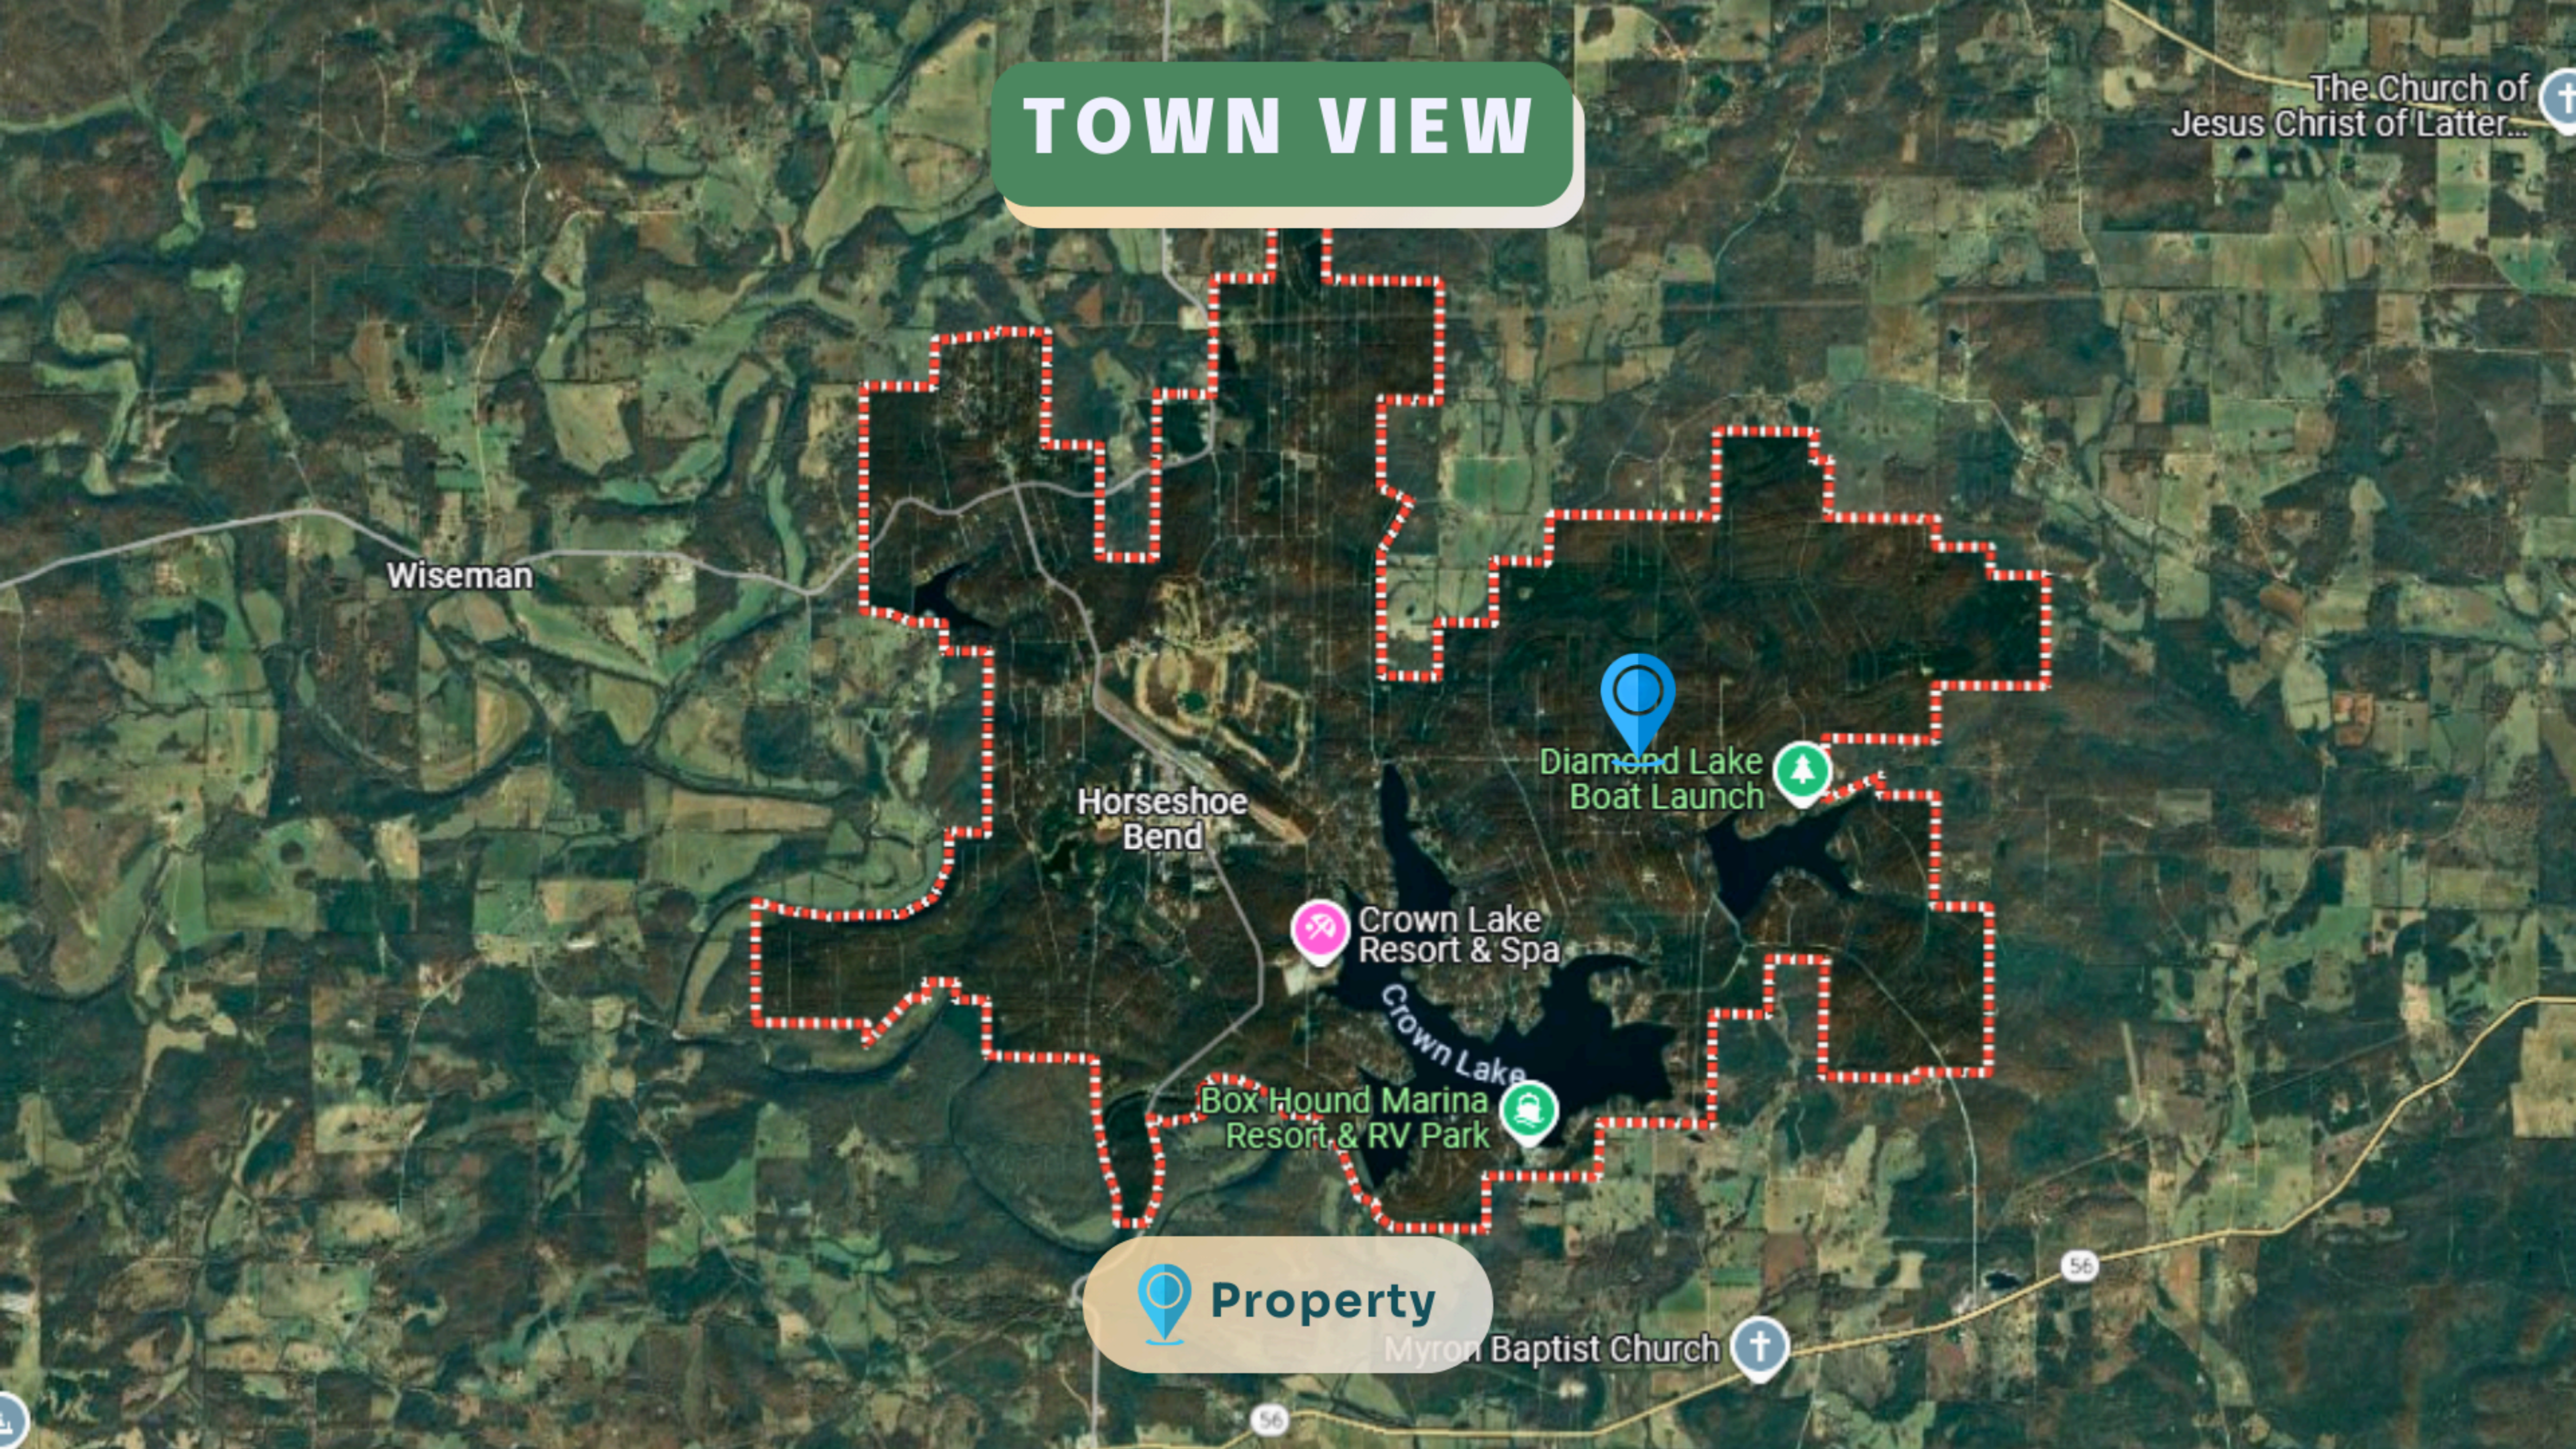

TOWN VIEW

The Church of Jesus Christ of Latter...

Wiseman

Horseshoe Bend

Diamond Lake Boat Launch

Crown Lake Resort & Spa

Box Hound Marina Resort & RV Park

Crown Lake

Property

Myron Baptist Church