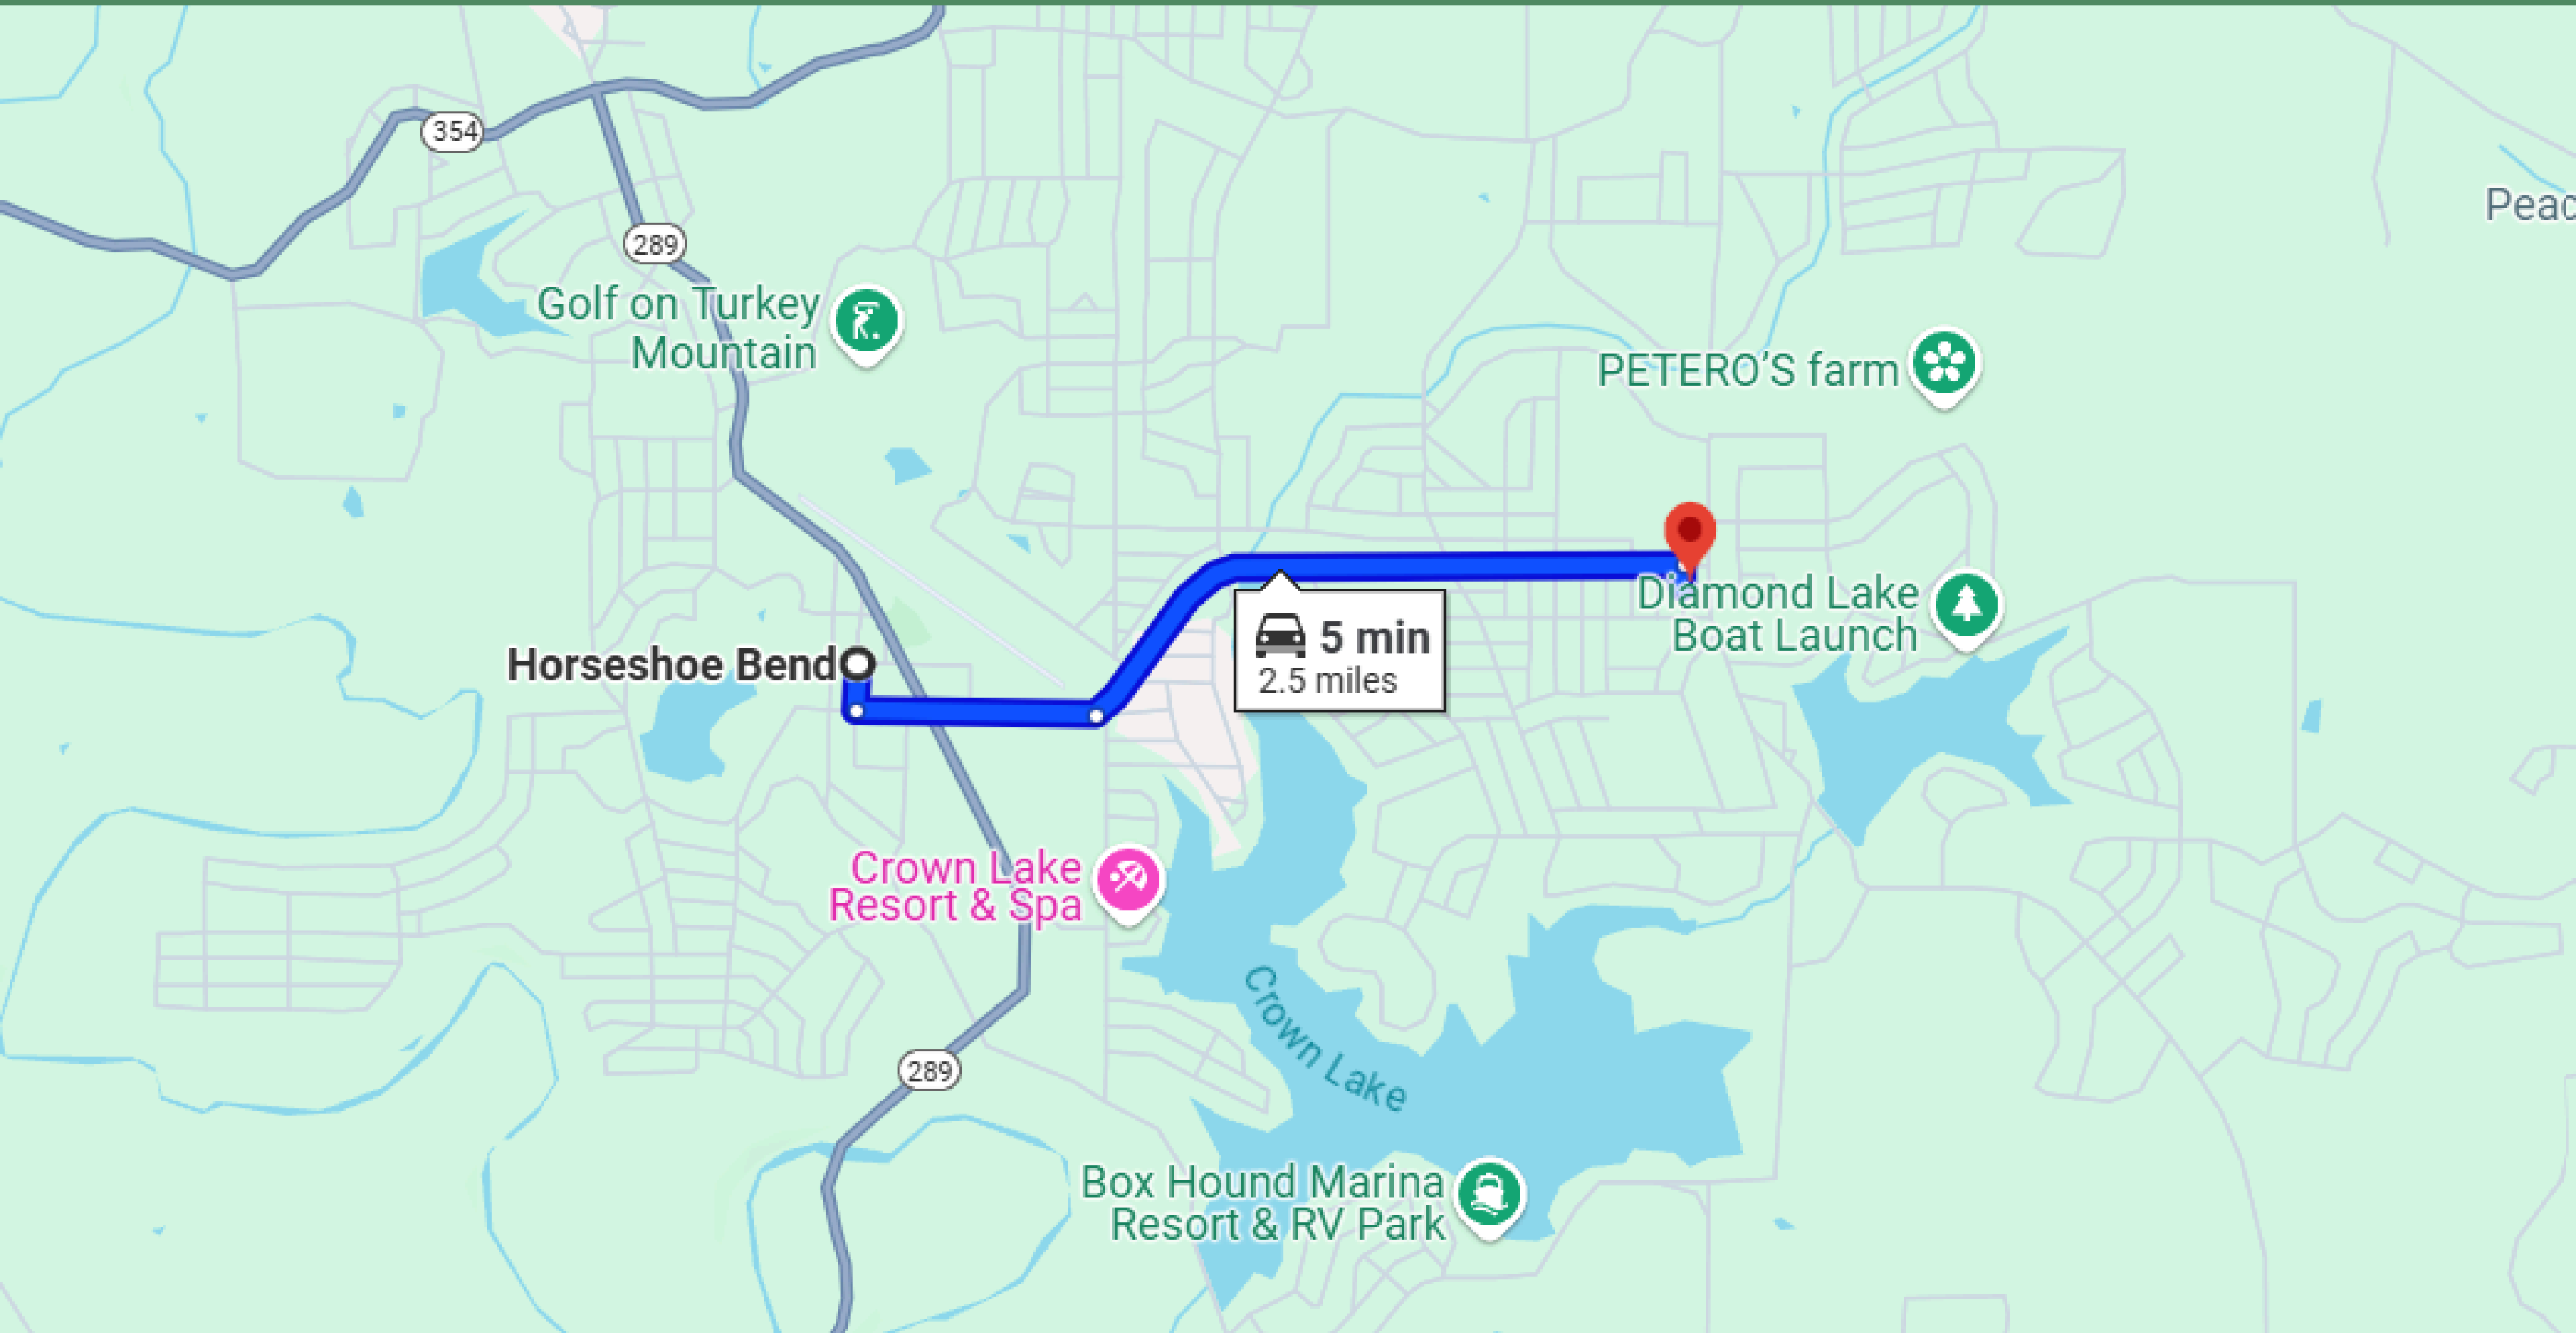

4- MINUTE DRIVE TO HORSESHOE BEND TOWN

15- MINUTE DRIVE TO OXFORD TOWN

2.5 HRS DRIVE TO LITTLE ROCK