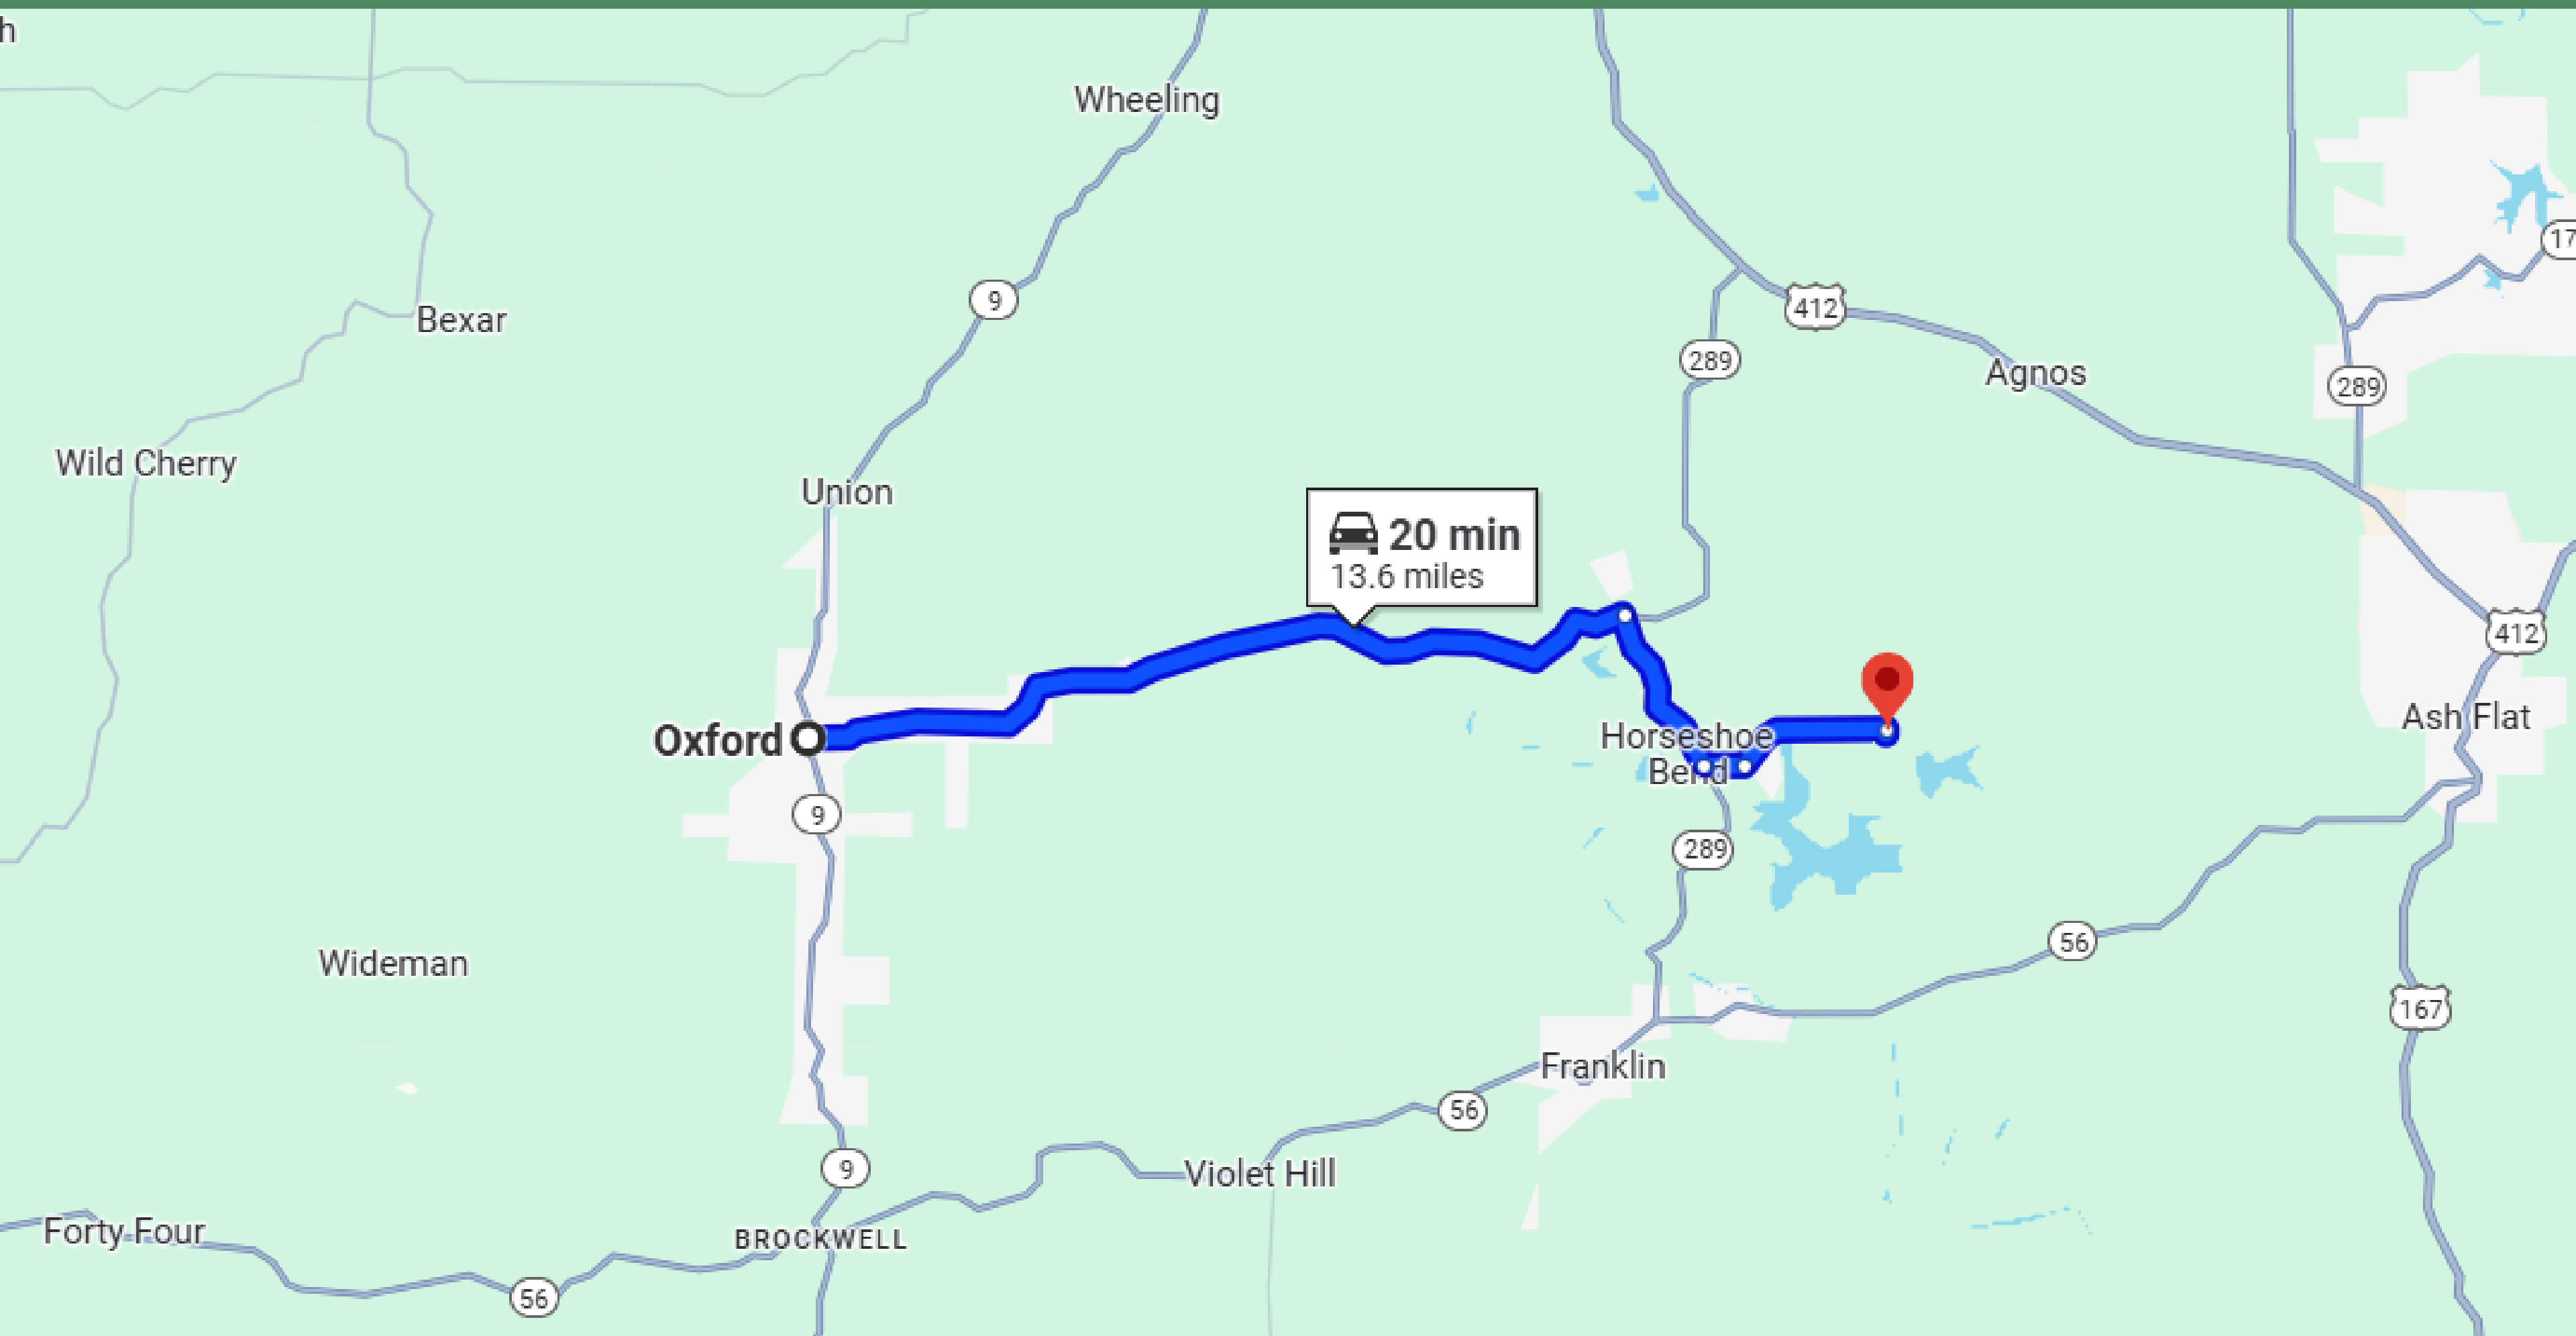

4- MINUTE DRIVE TO HORSESHOE BEND TOWN

15- MINUTE DRIVE TO OXFORD TOWN

2.5 HRS DRIVE TO LITTLE ROCK