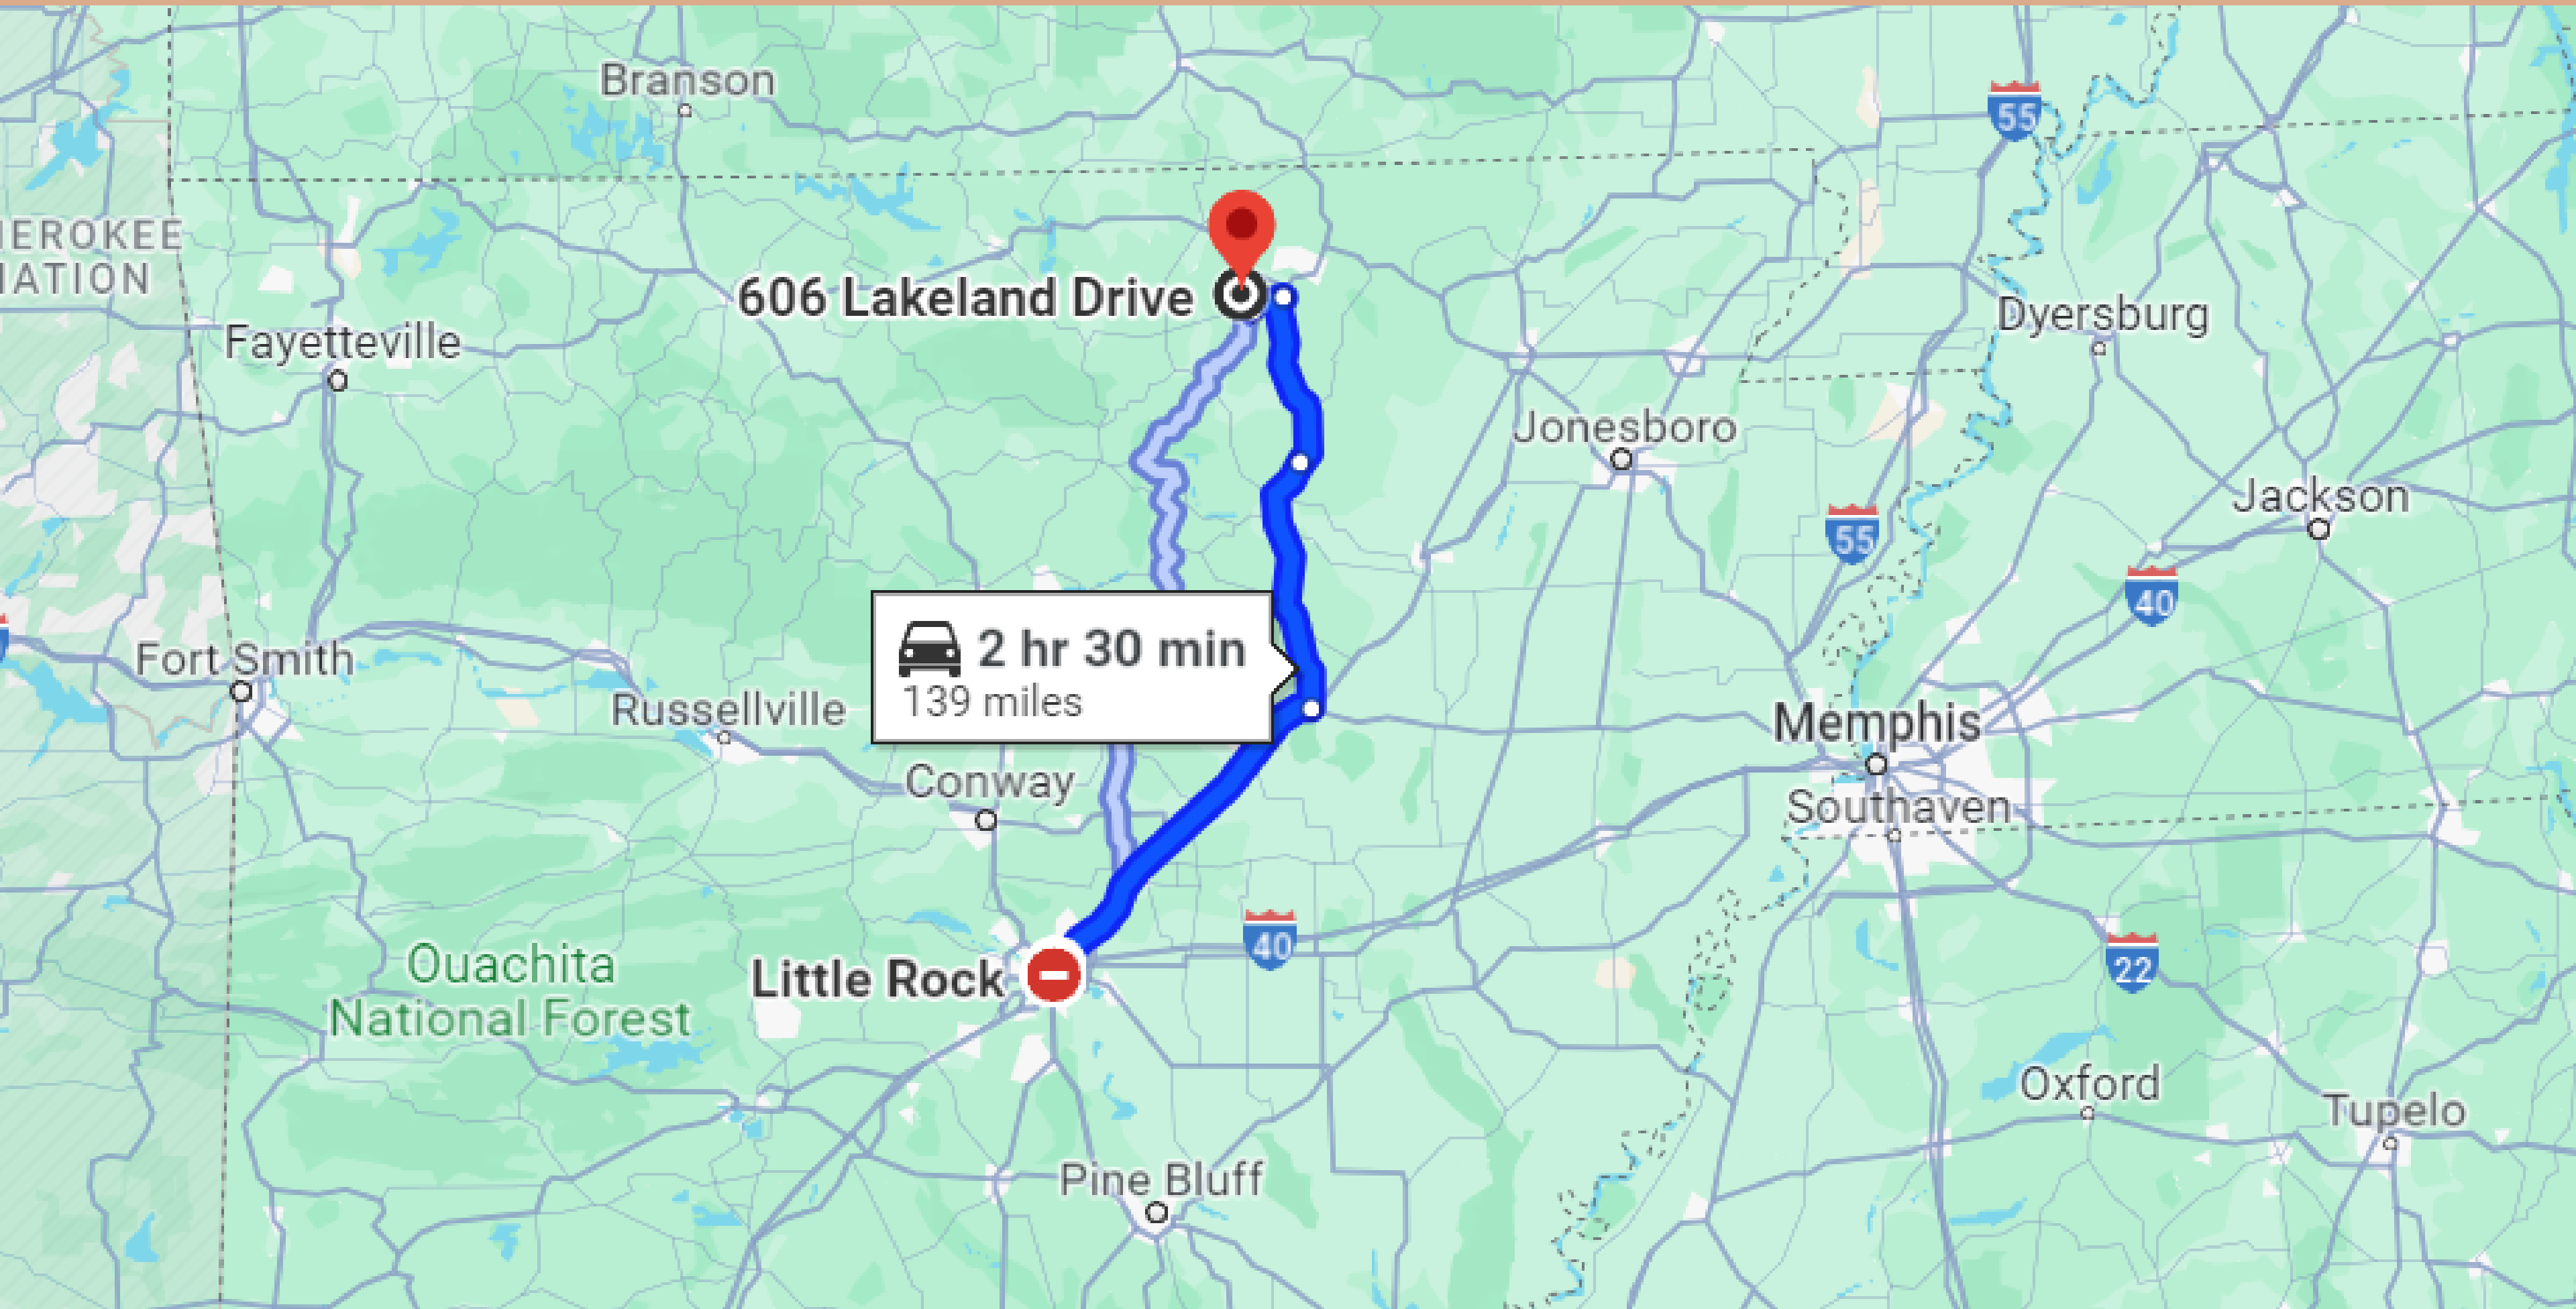

2 HRS & 30 MIN'S DRIVE TO LITTLE ROCK

21-MINUTE DRIVE TO OXFORD TOWN

6-MINUTE DRIVE TO HORSESHOE BEND TOWN