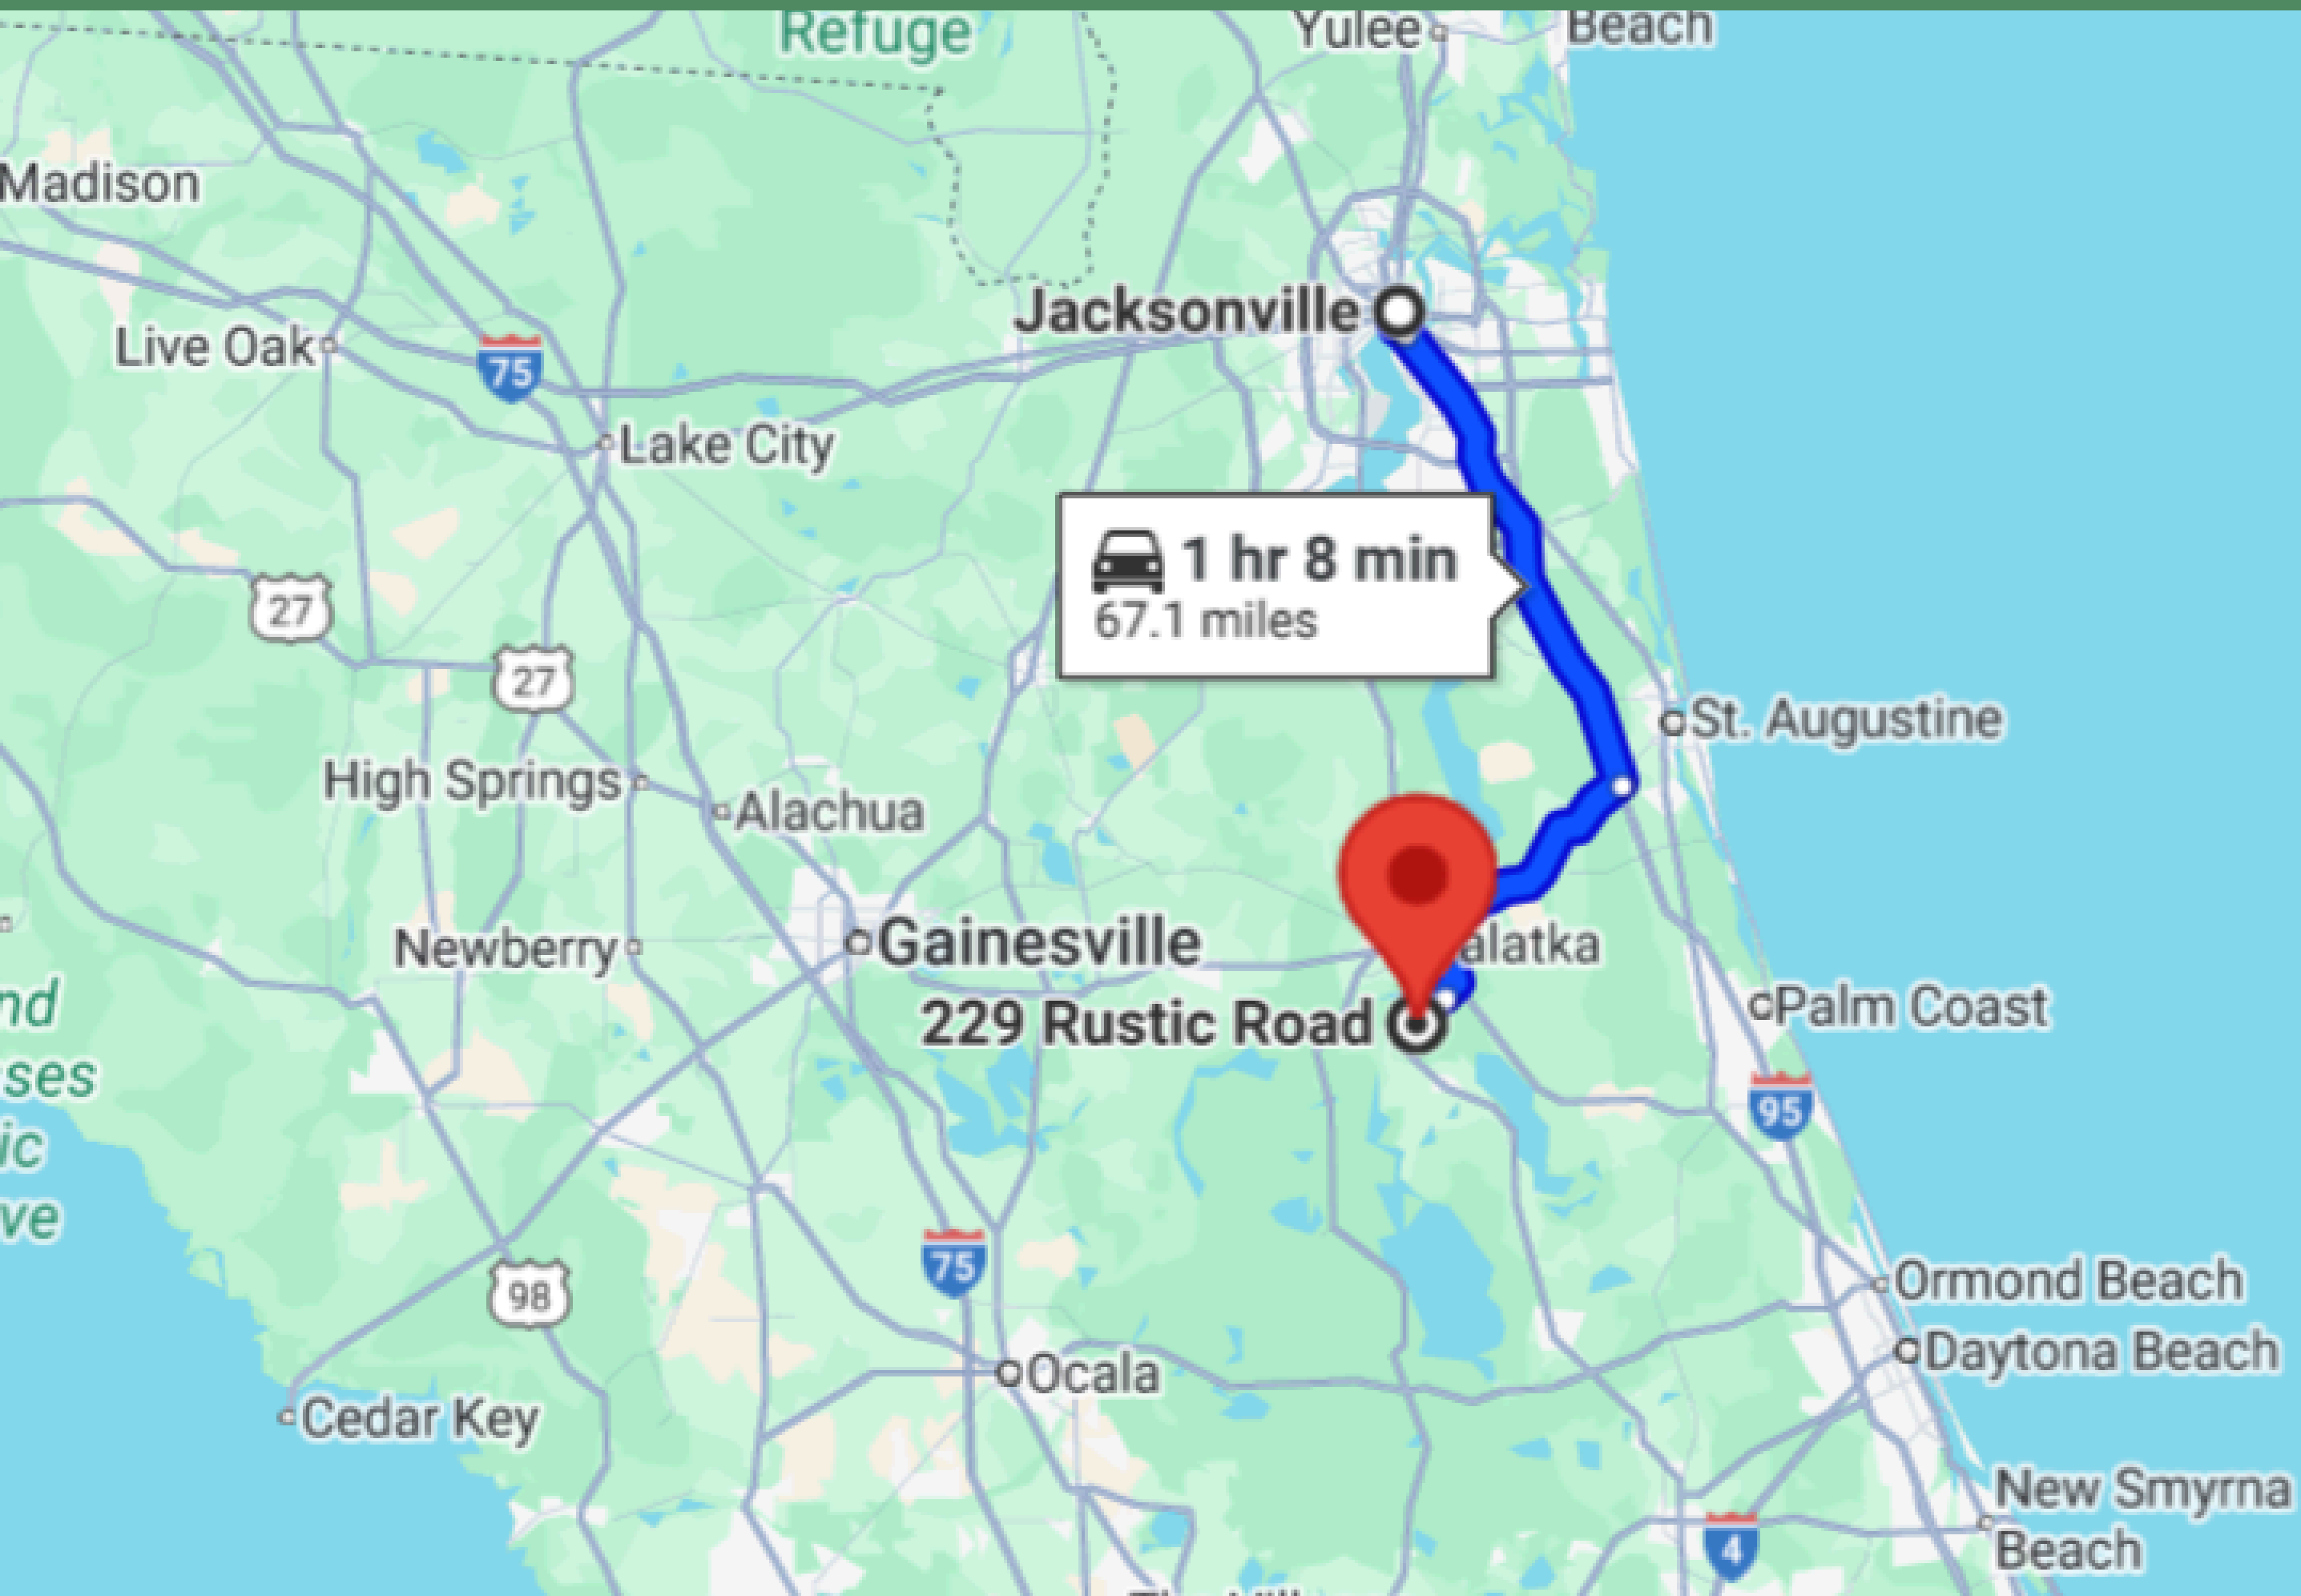

# 1-HR & 34- MIN DRIVE TO ORLANDO

# 13-MINUTE DRIVE TO PALATKA TOWN

# 1 HR & 8-MINUTE DRIVE TO JACKSONVILLE

# 46-MINUTE DRIVE TO ST. AUGUSTINE BEACH