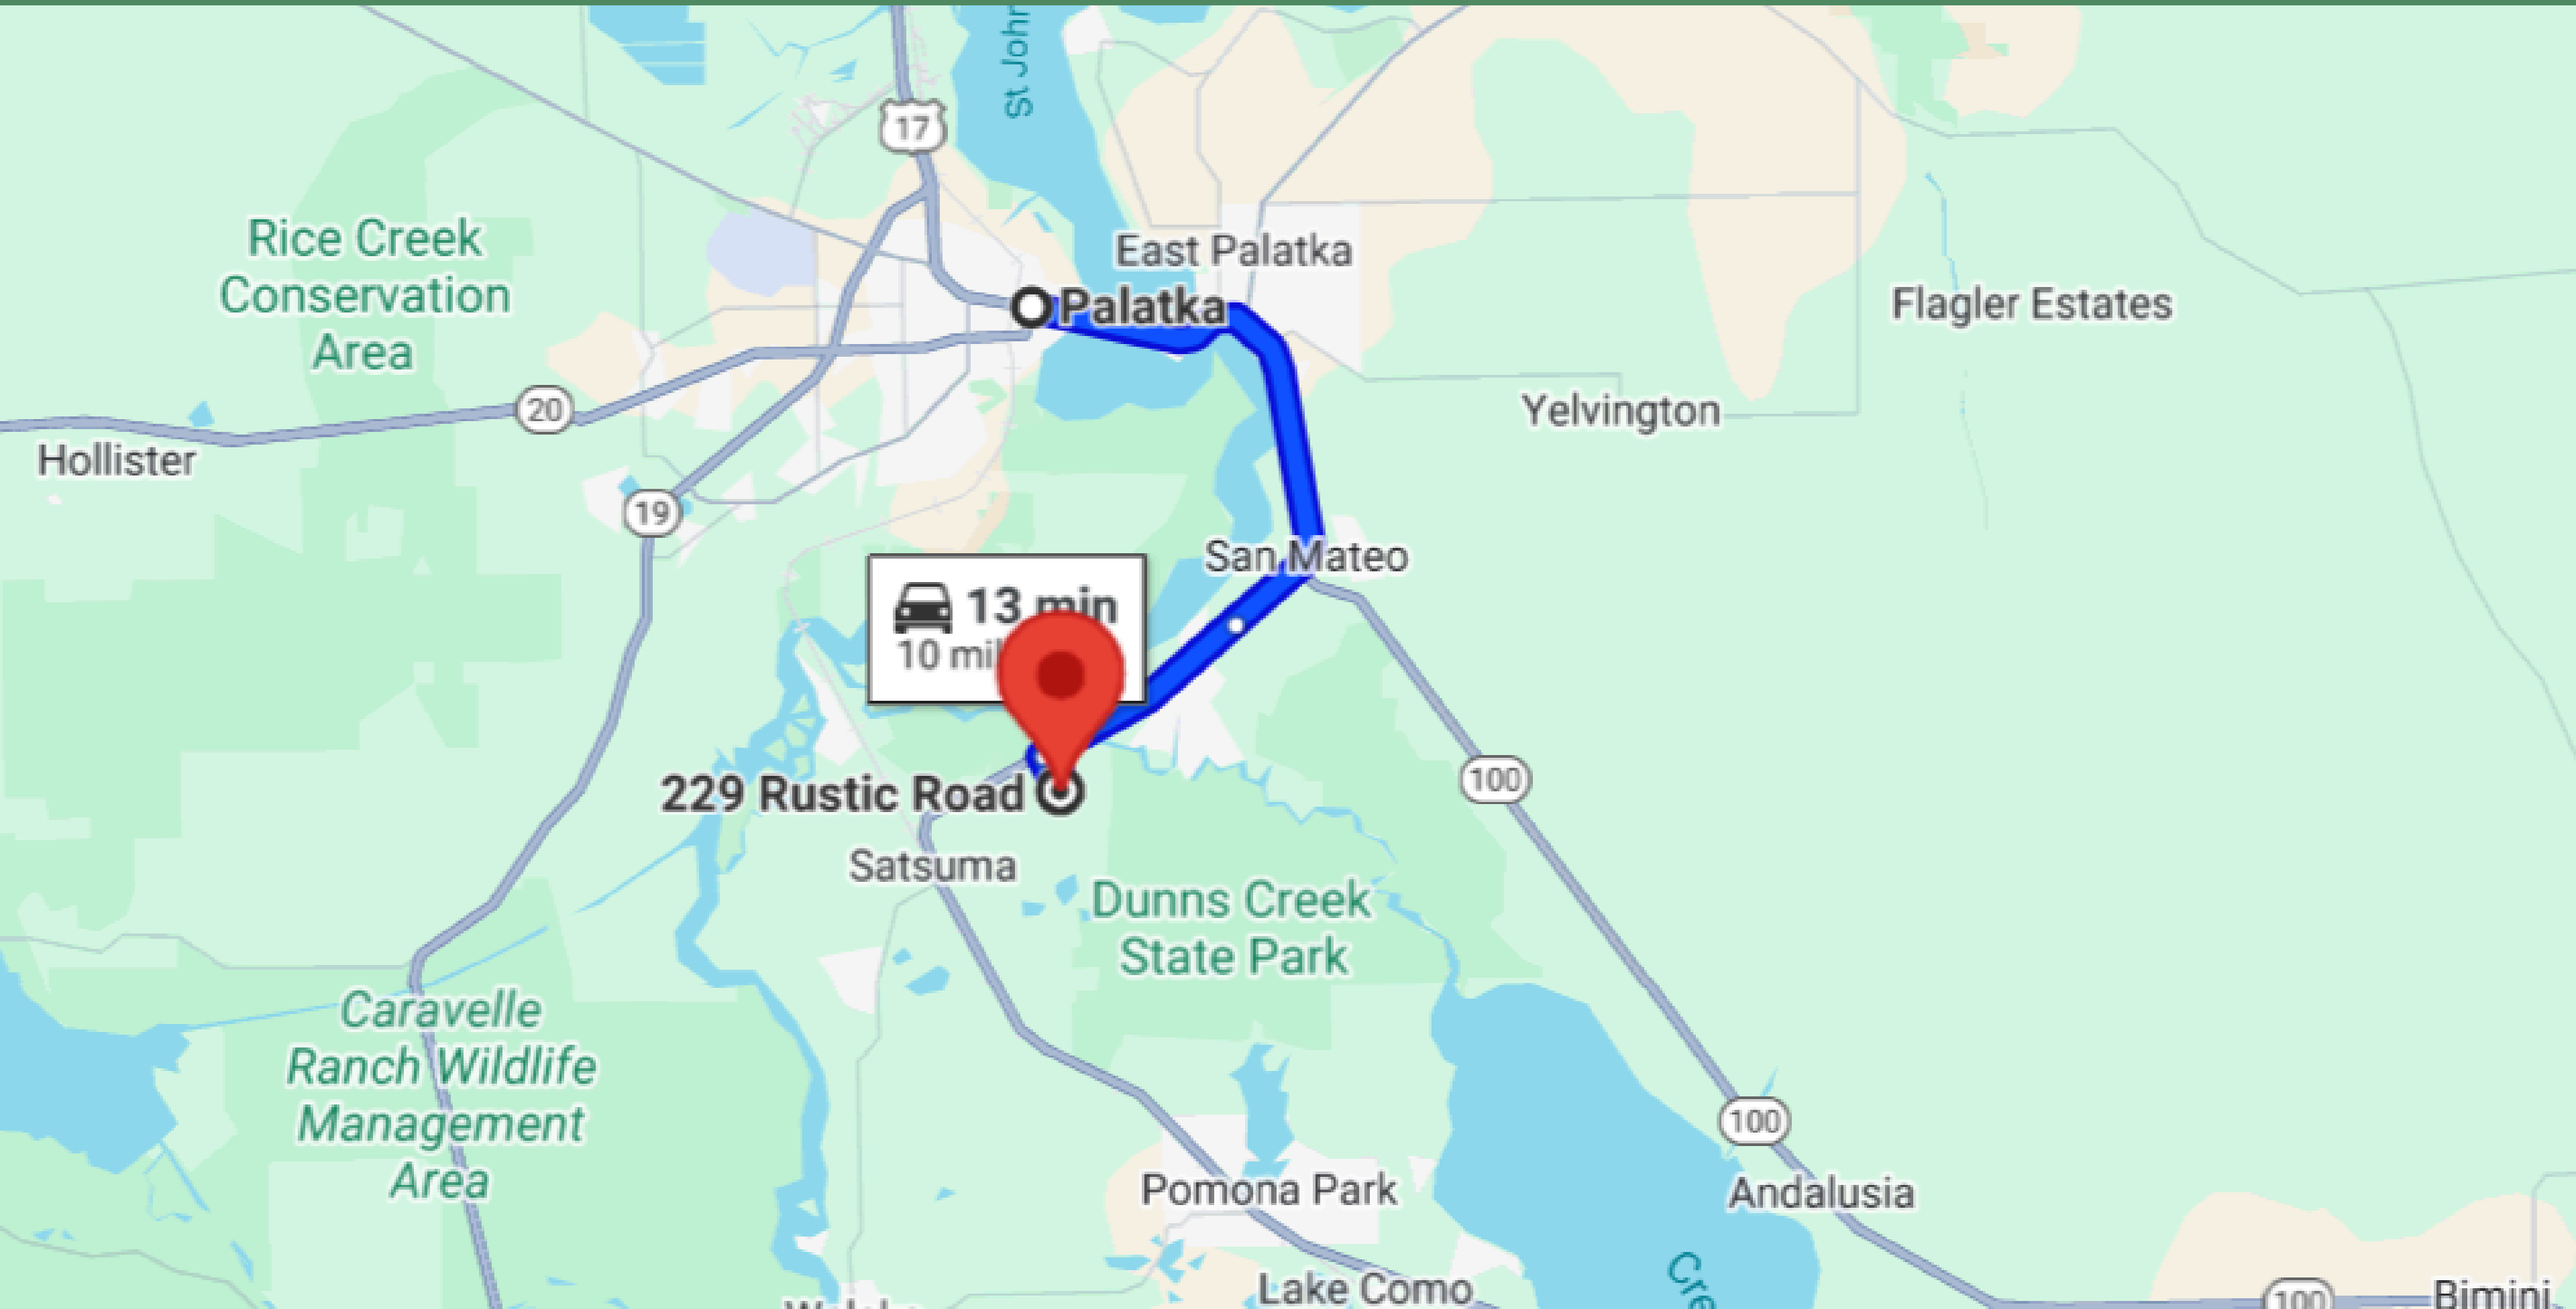

# 1-HR & 34- MIN DRIVE TO ORLANDO

# 13-MINUTE DRIVE TO PALATKA TOWN

# 1 HR & 8-MINUTE DRIVE TO JACKSONVILLE

# 46-MINUTE DRIVE TO ST. AUGUSTINE BEACH