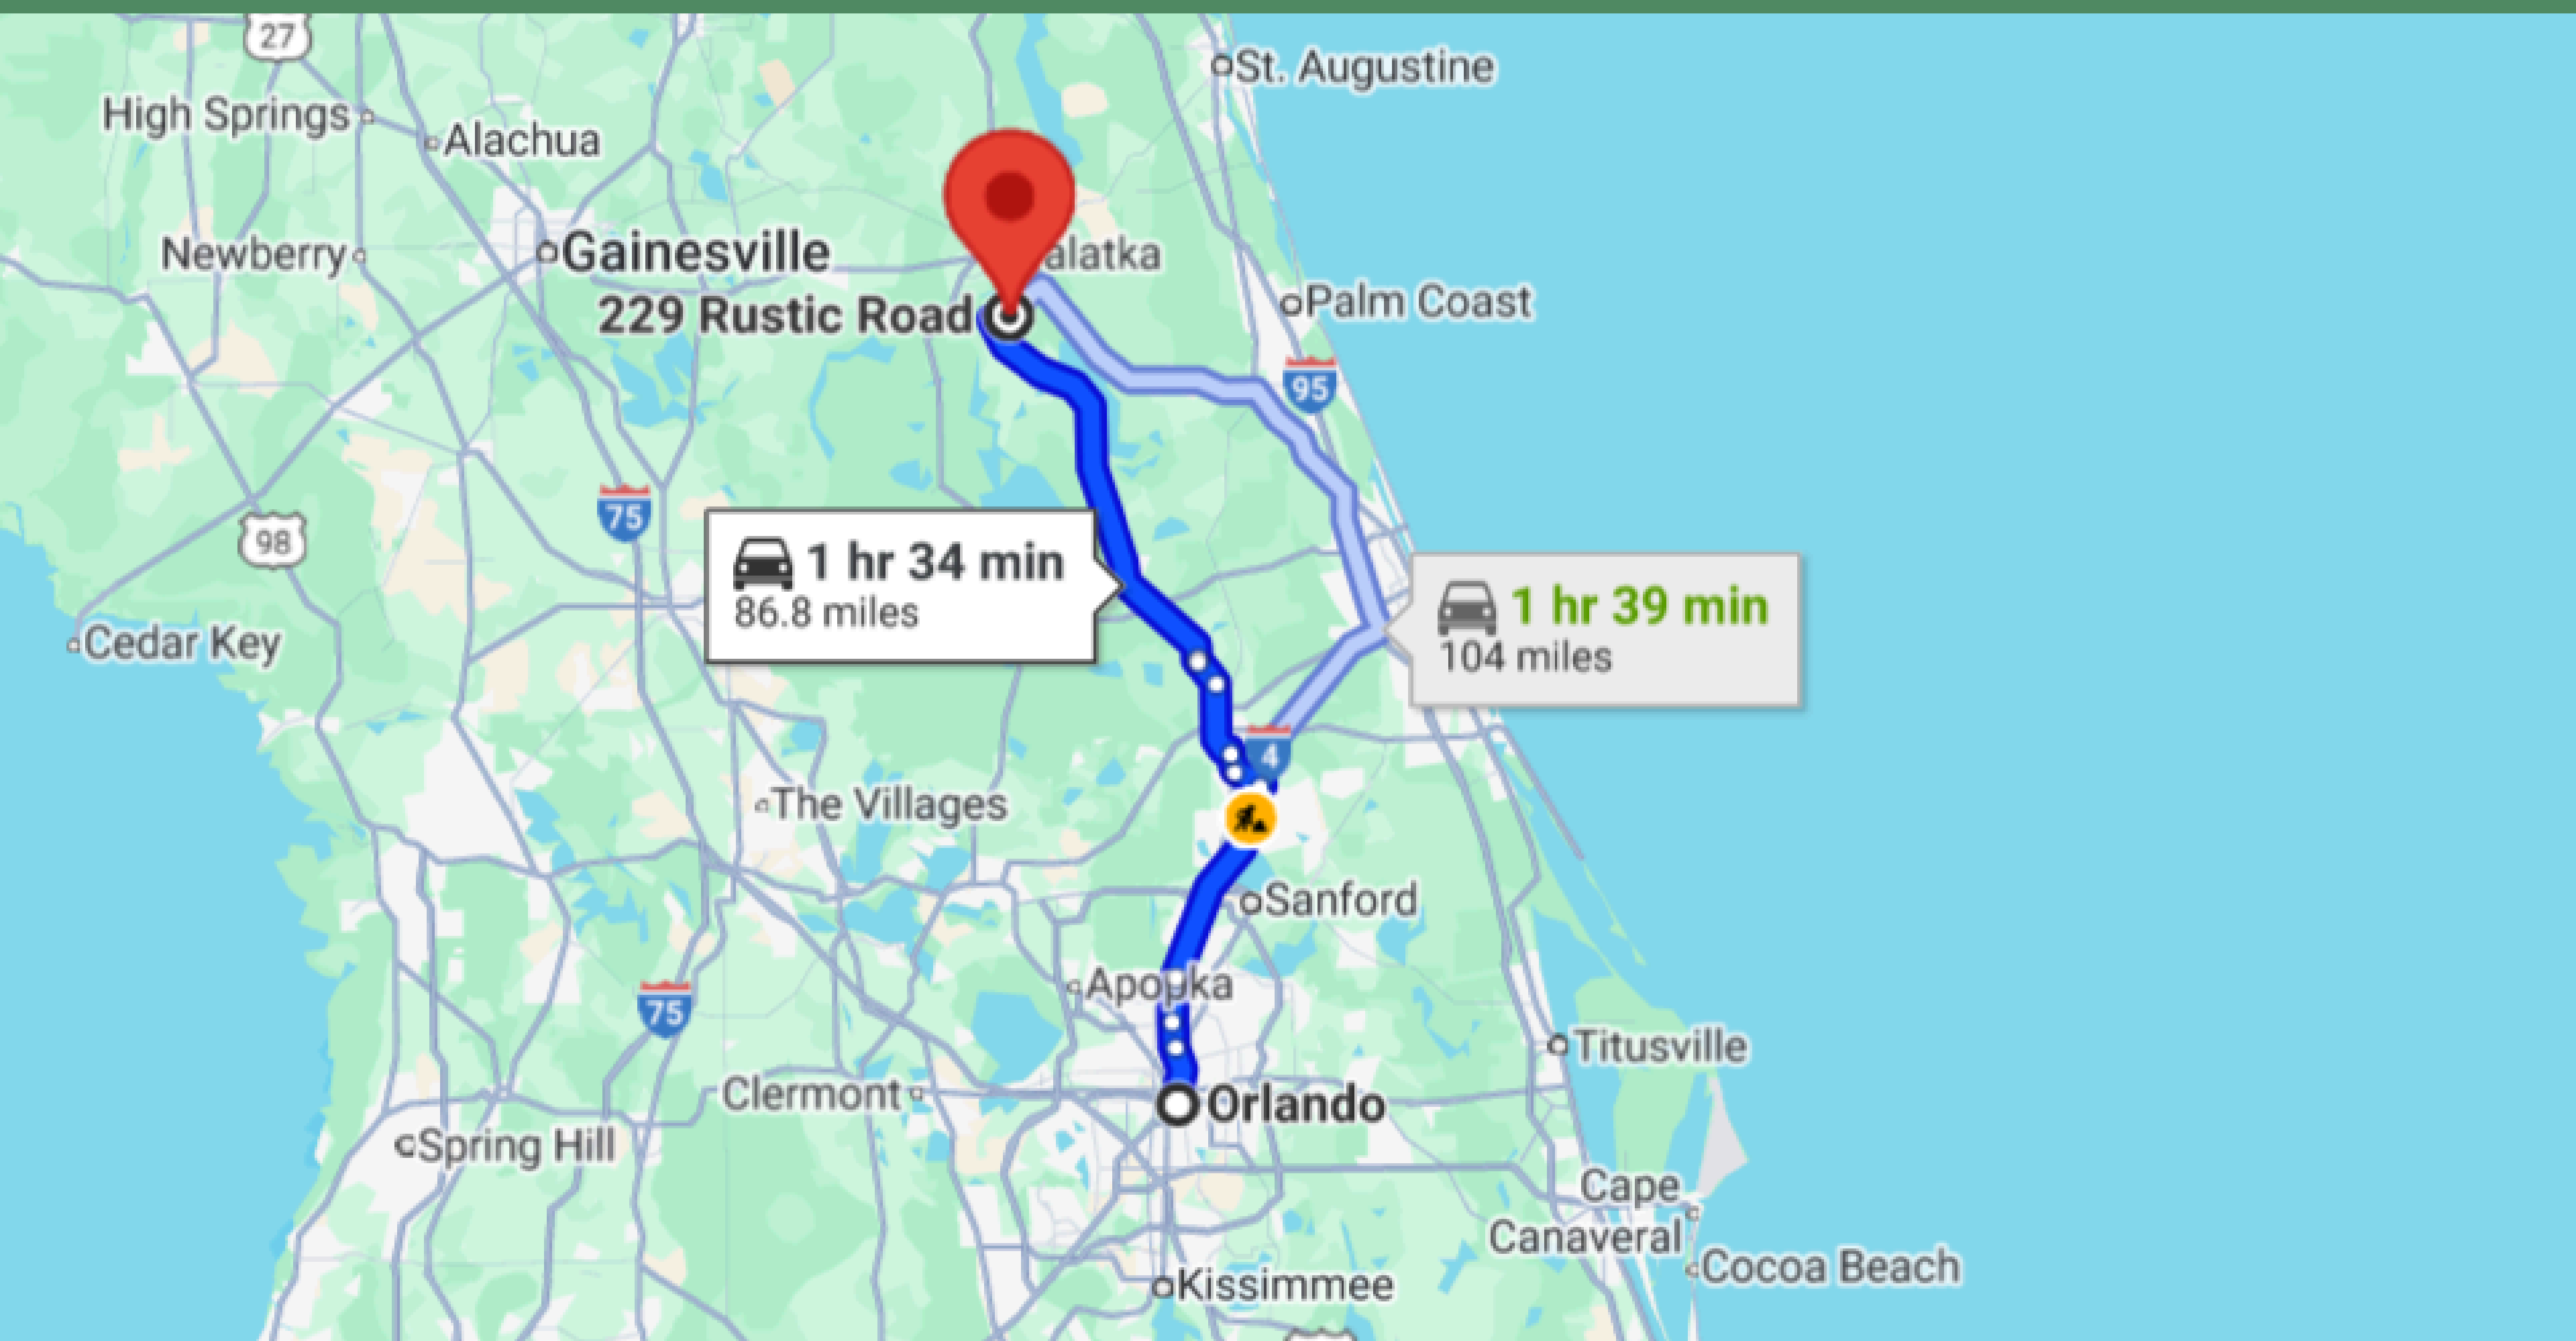

# 1-HR & 34- MIN DRIVE TO ORLANDO

# 13-MINUTE DRIVE TO PALATKA TOWN

# 1 HR & 8-MINUTE DRIVE TO JACKSONVILLE

# 46-MINUTE DRIVE TO ST. AUGUSTINE BEACH