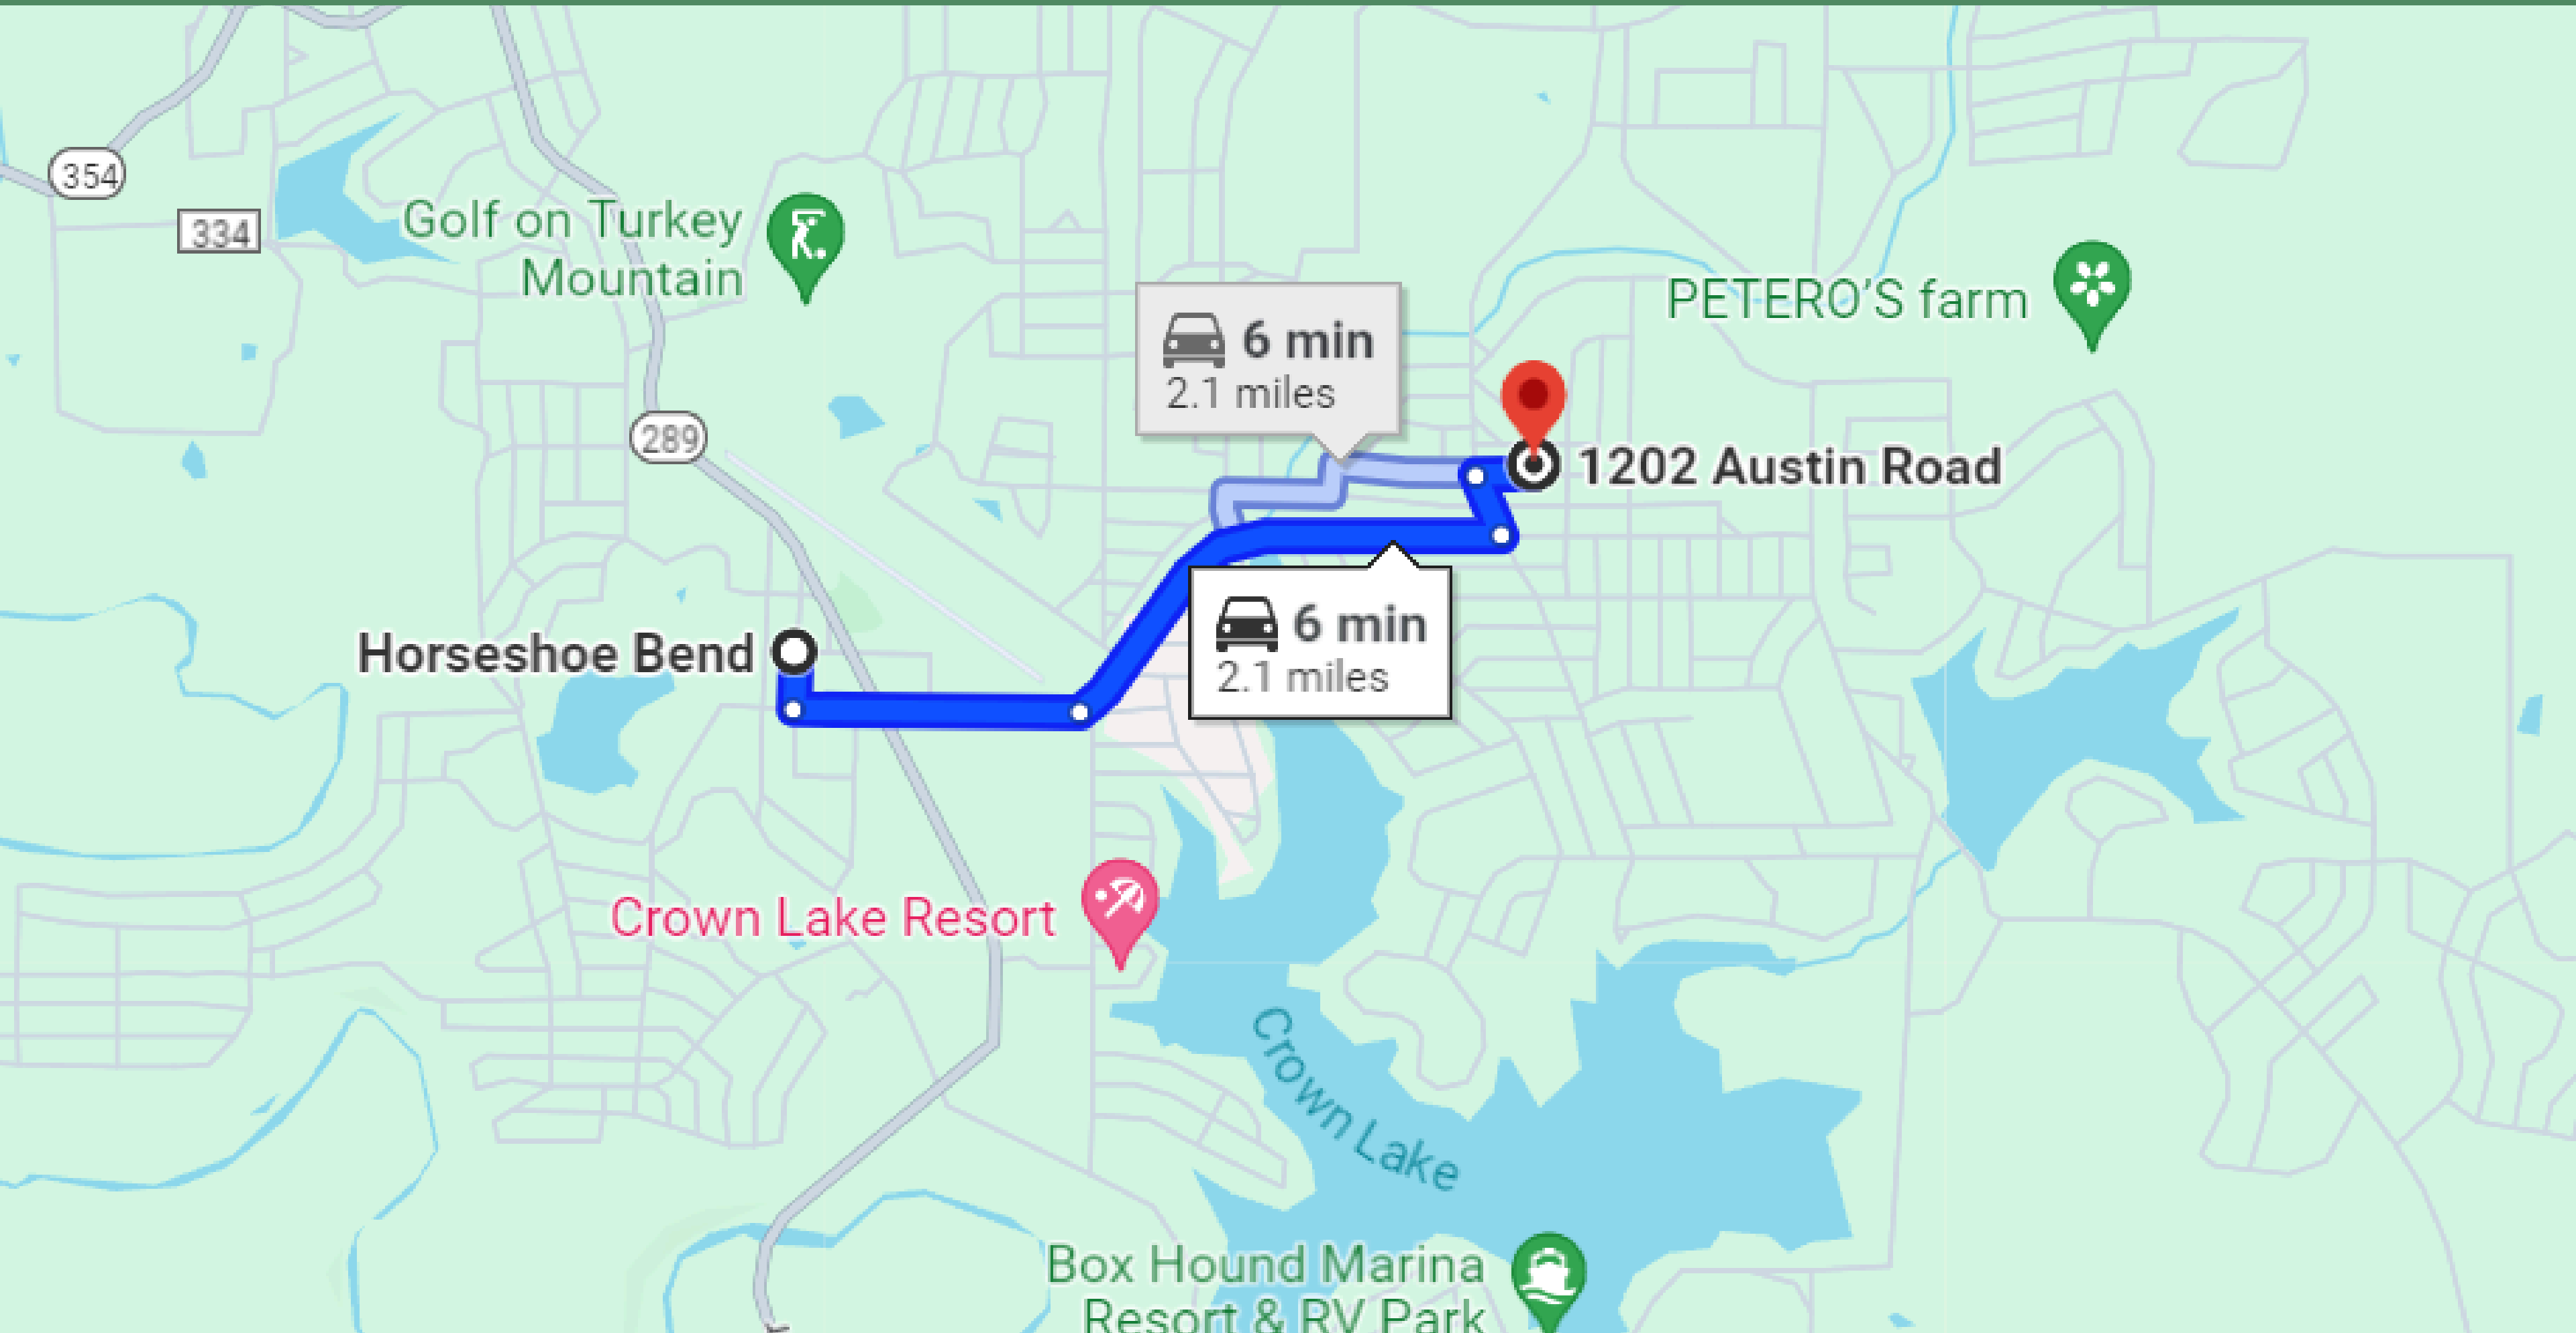

6- MINUTE DRIVE TO HORSESHOE BEND TOWN

21- MINUTE DRIVE TO OXFORD TOWN

2.5 HRS DRIVE TO LITTLE ROCK