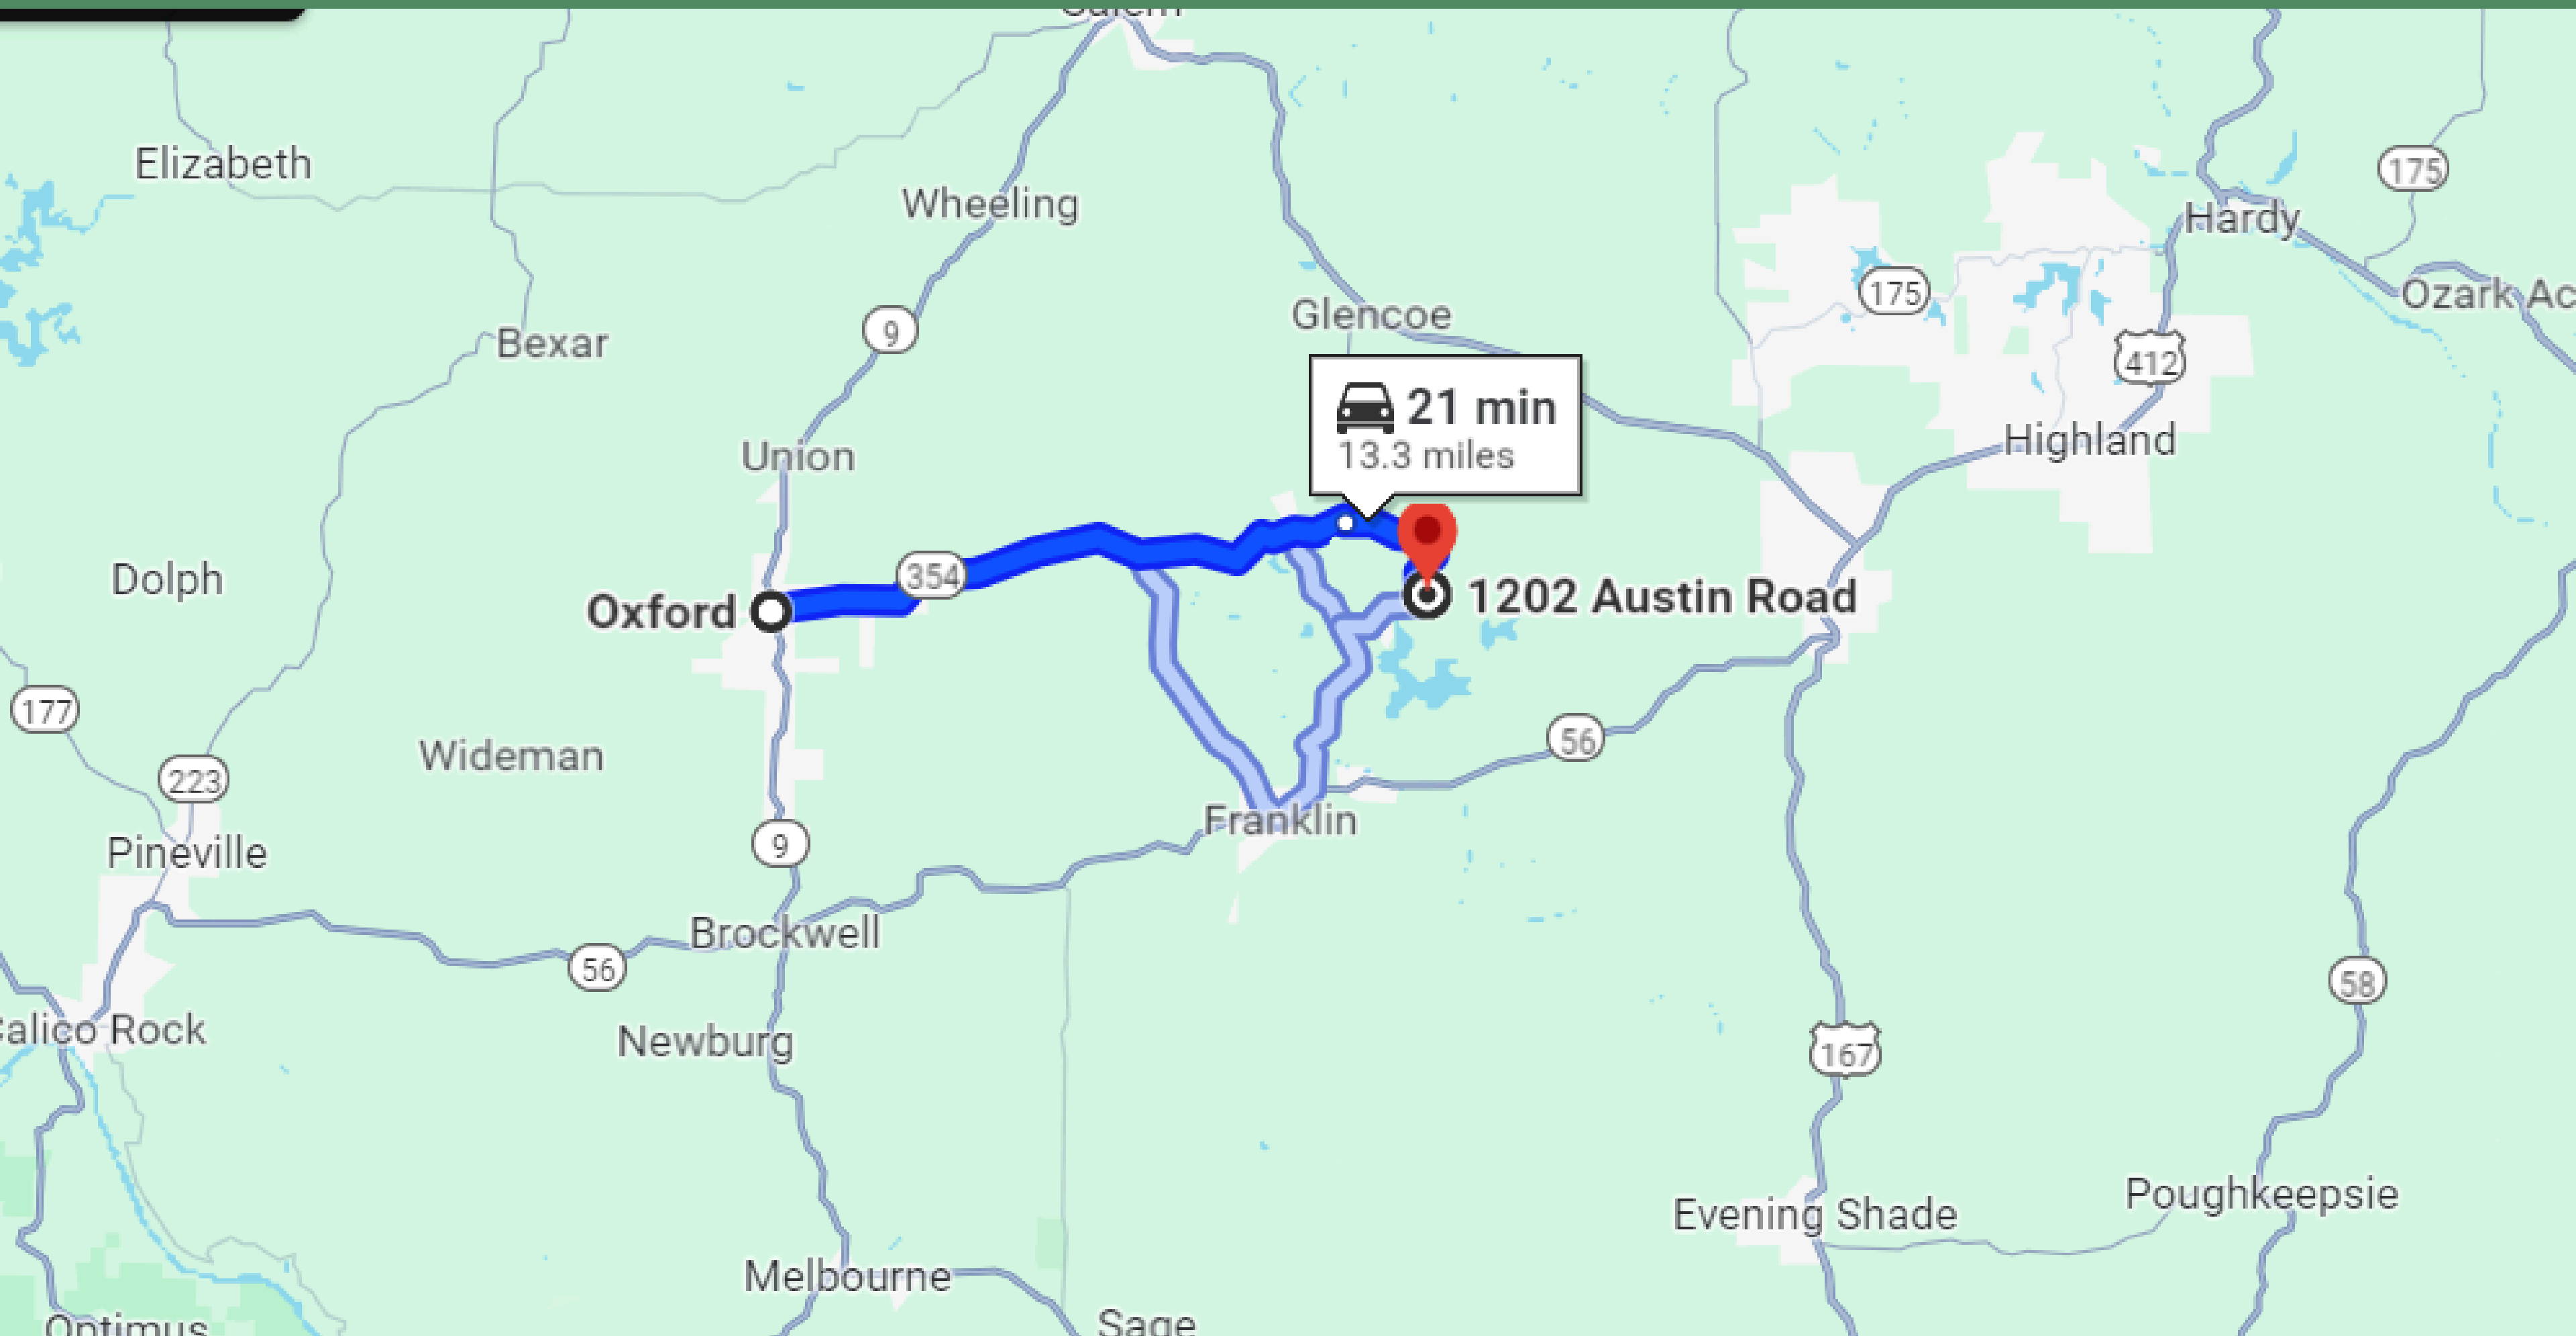

6- MINUTE DRIVE TO HORSESHOE BEND TOWN

21- MINUTE DRIVE TO OXFORD TOWN

2.5 HRS DRIVE TO LITTLE ROCK