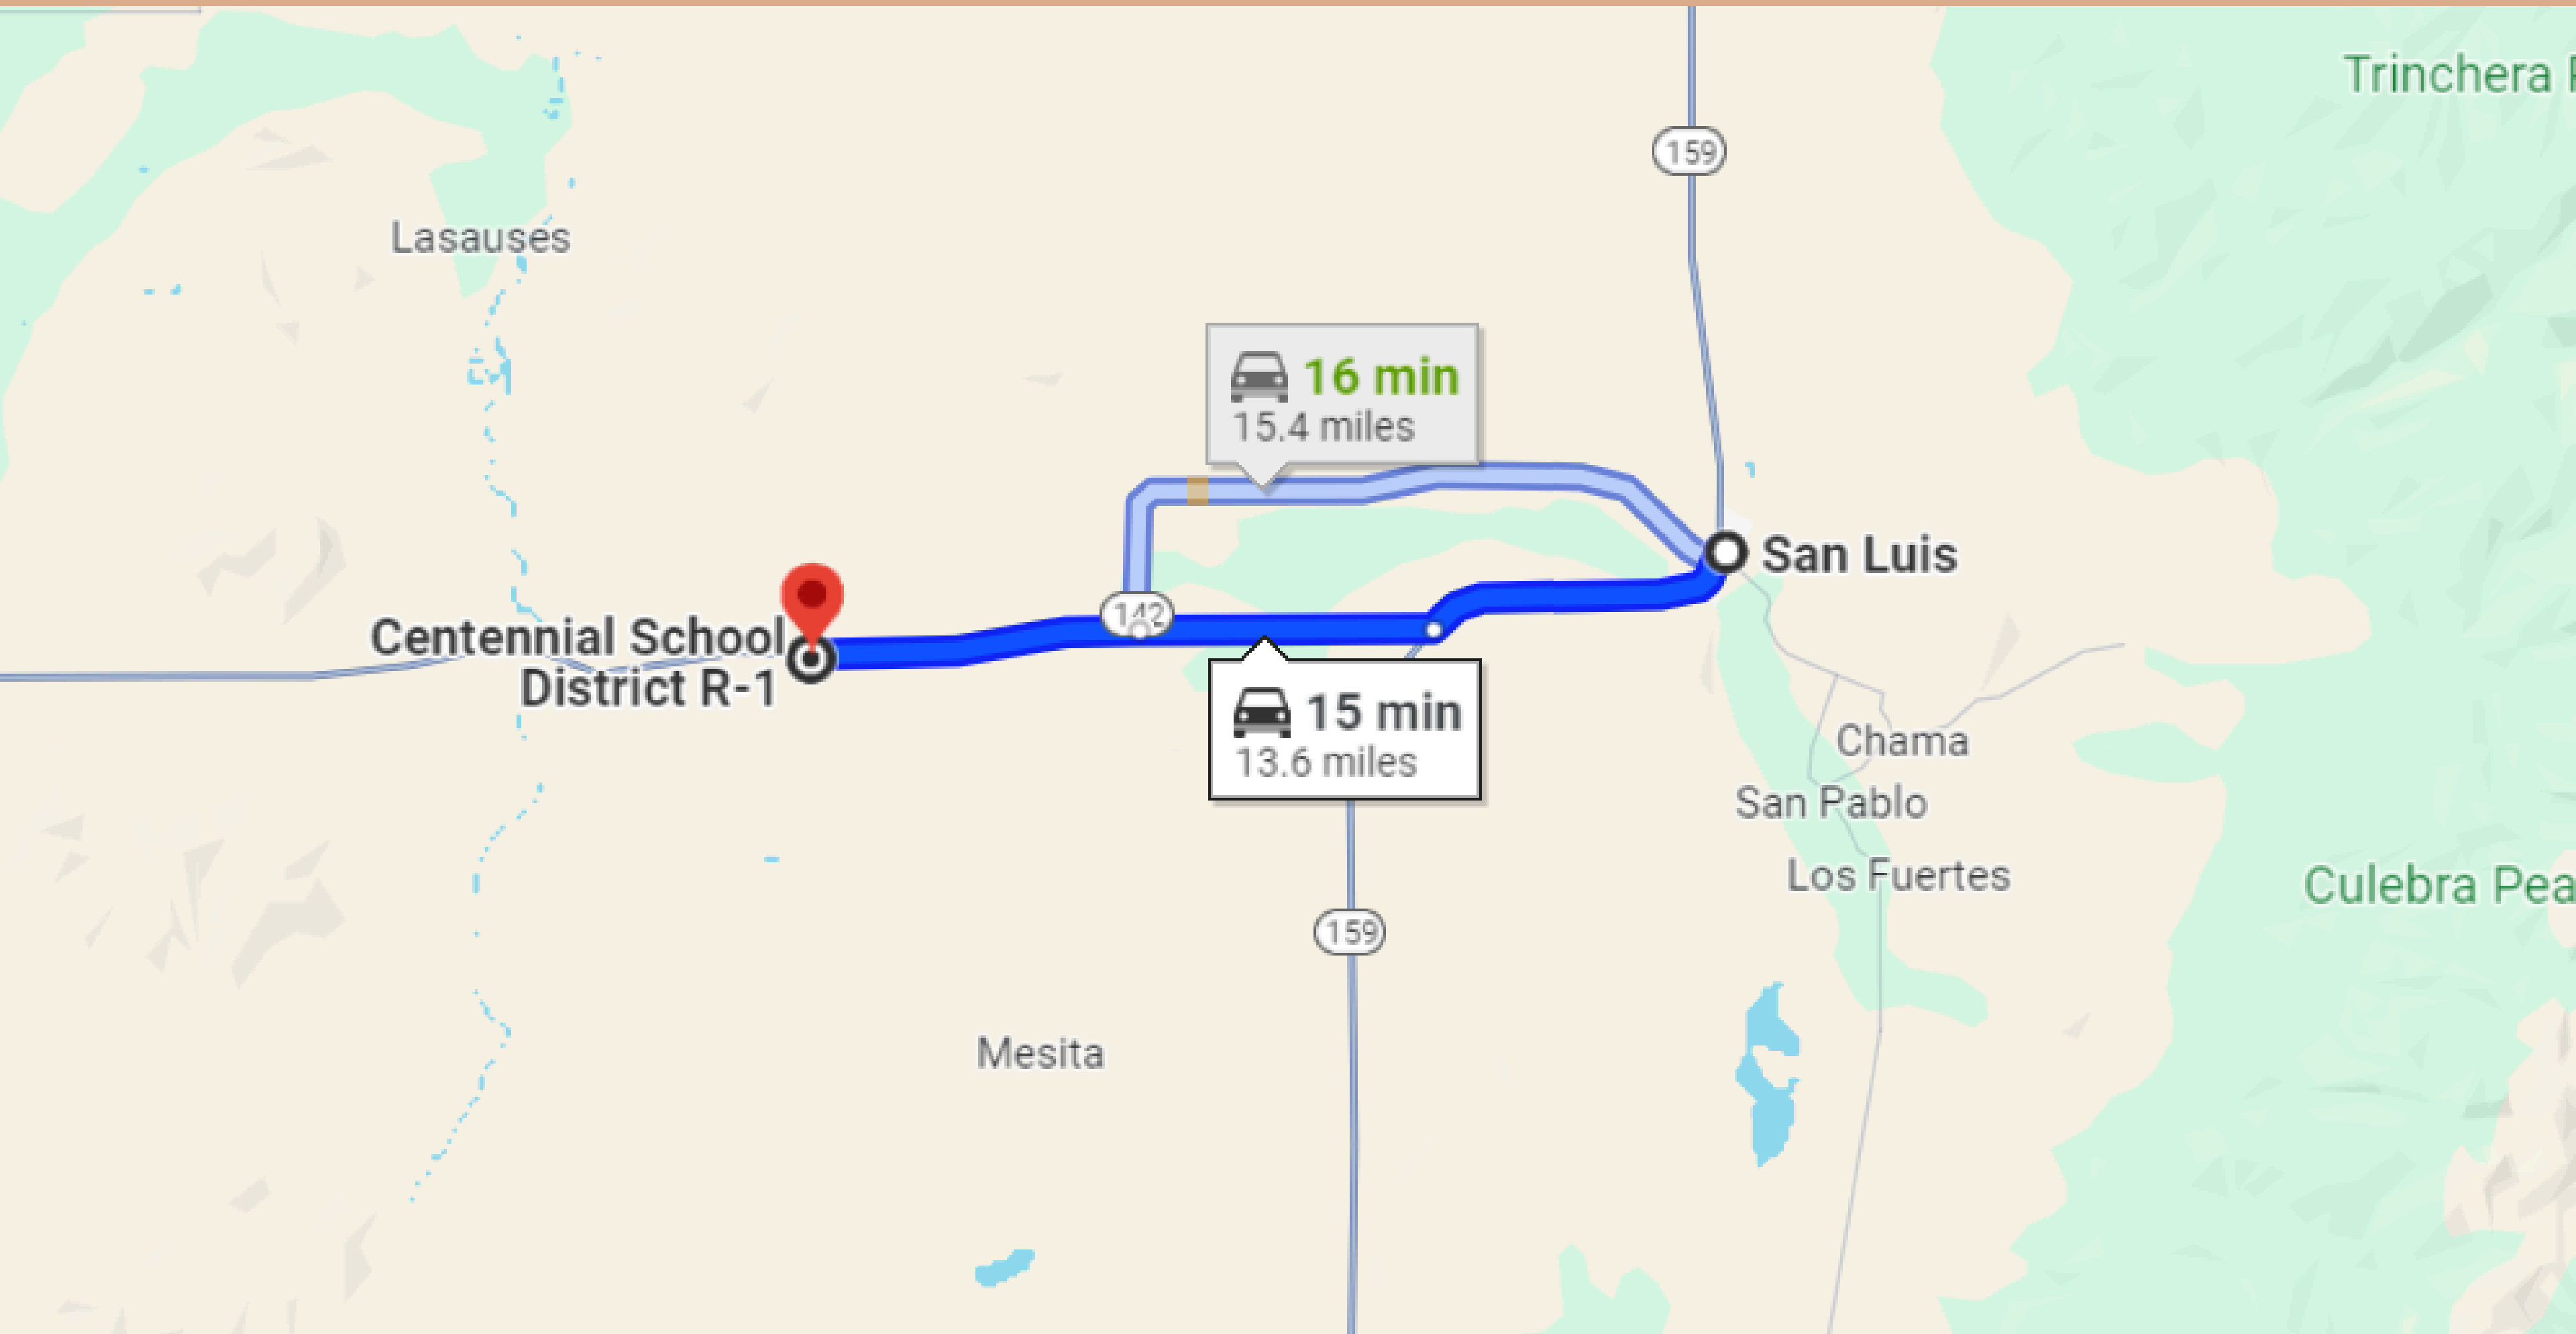

3 HRS & 48 MIN'S DRIVE TO DENVER

15-MINUTE DRIVE TO SAN LUIS TOWN

30-MINUTE DRIVE TO FORT GARLAND TOWN