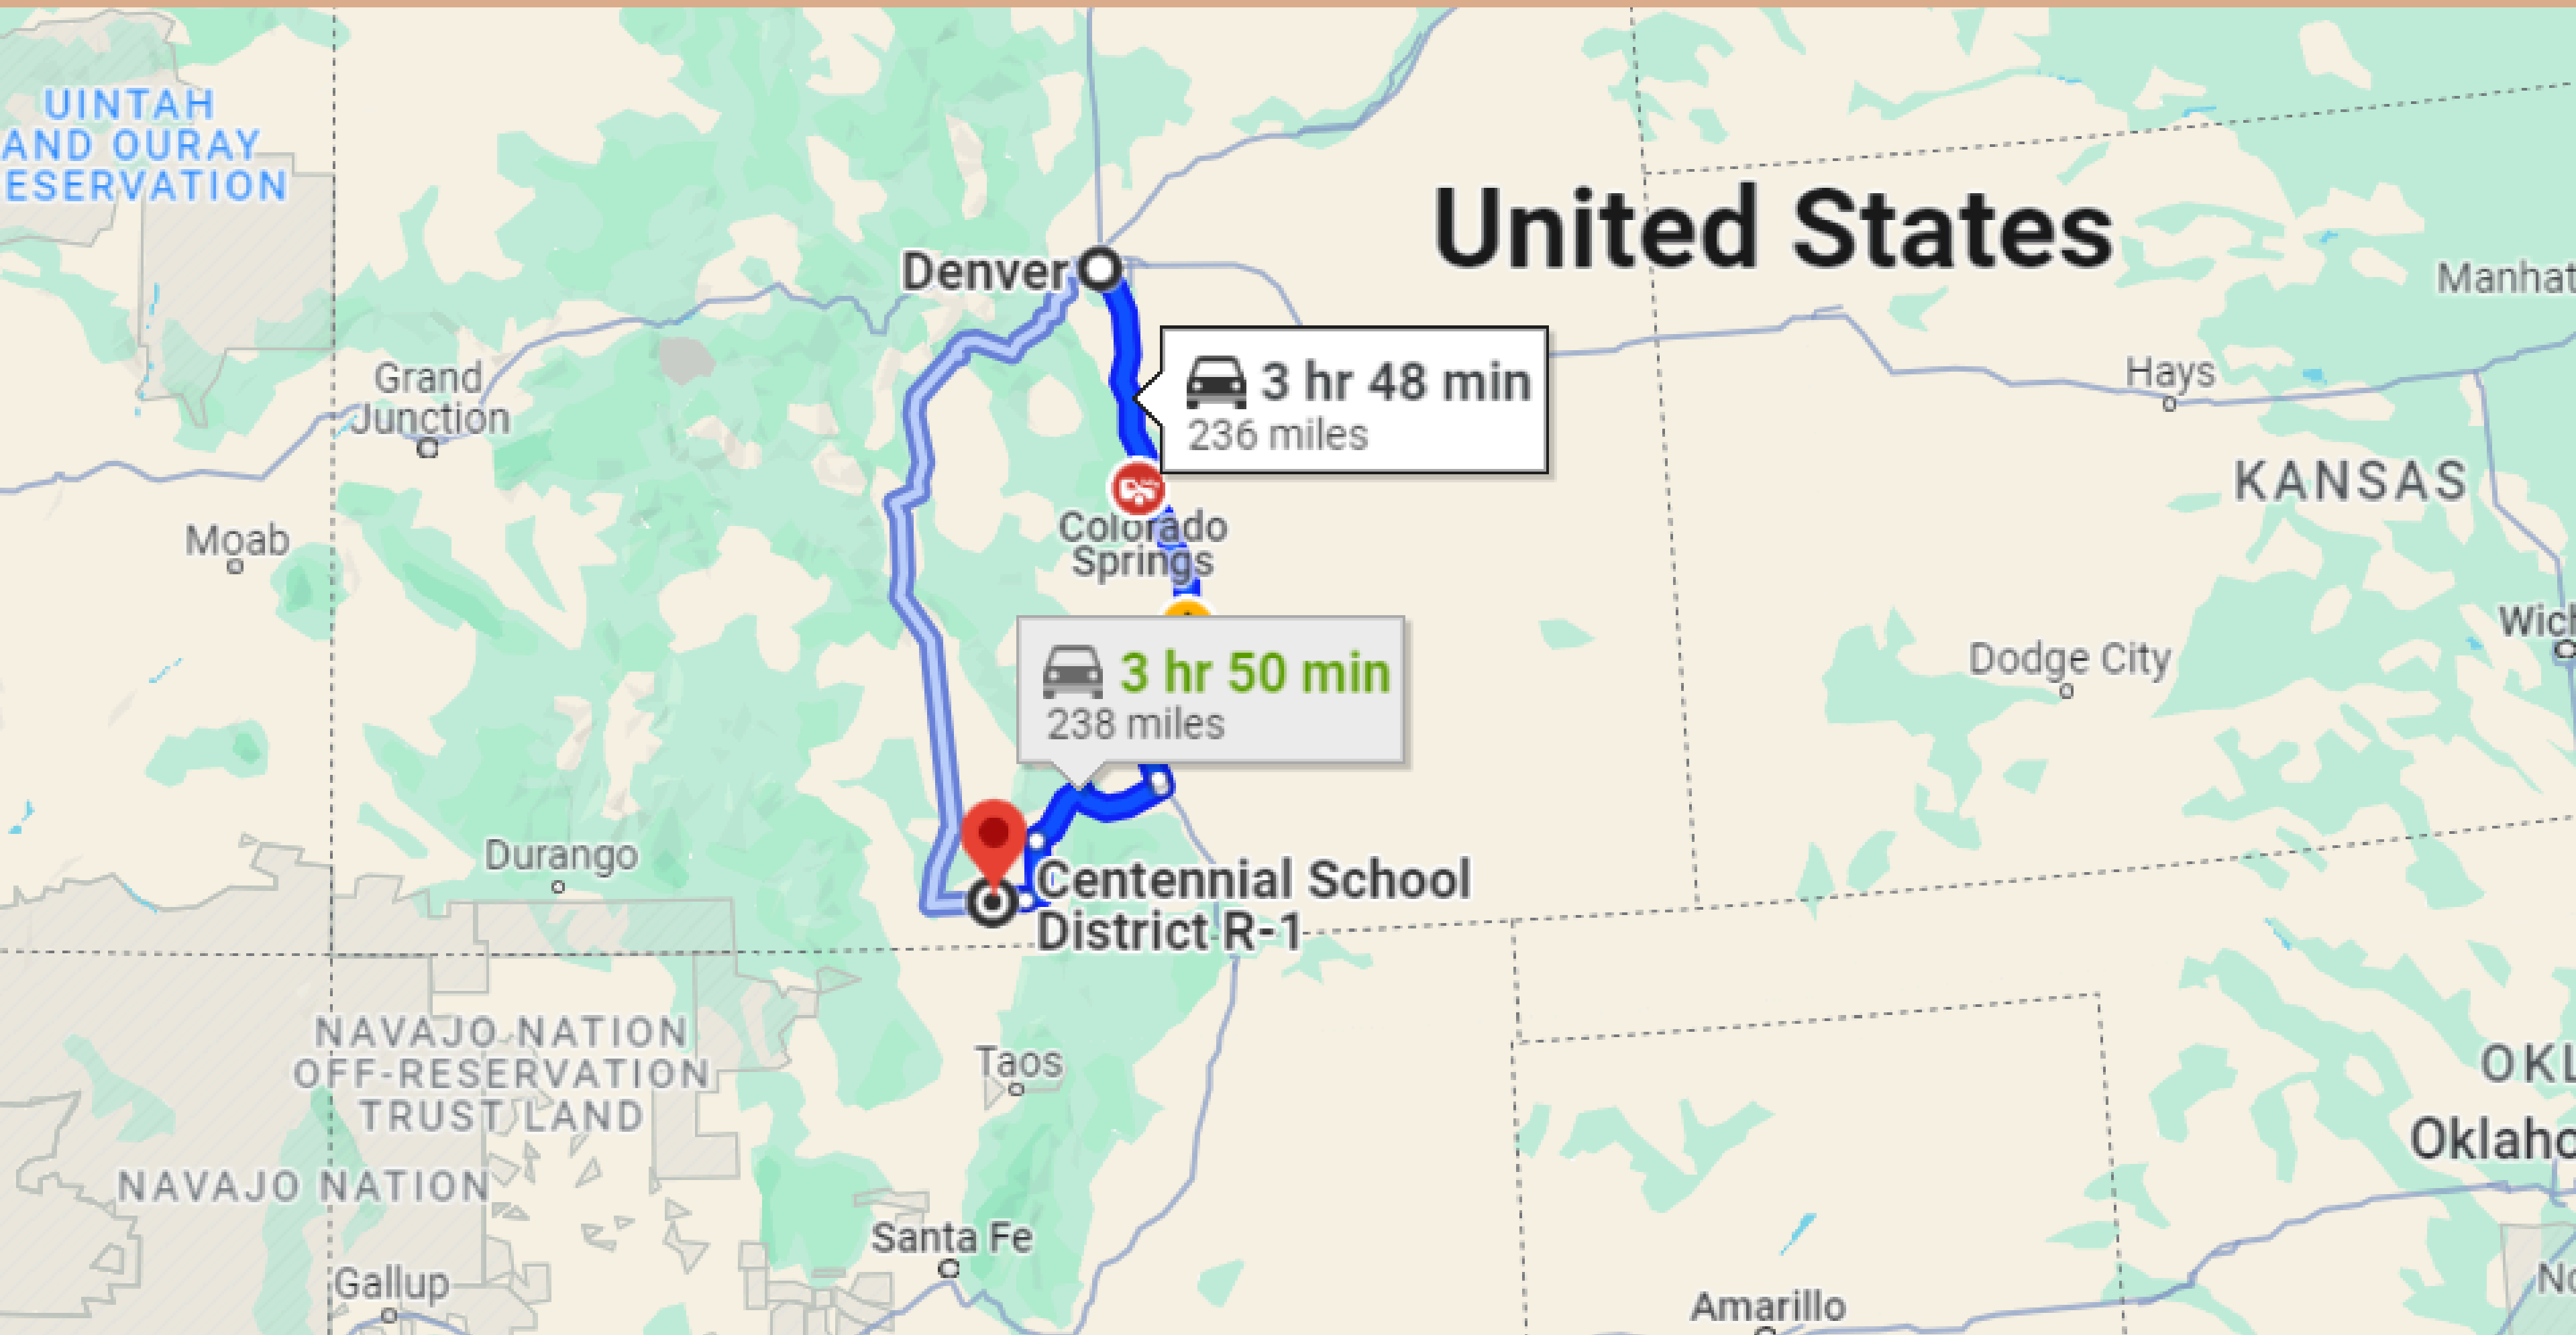

3 HRS & 48 MIN'S DRIVE TO DENVER

15-MINUTE DRIVE TO SAN LUIS TOWN

30-MINUTE DRIVE TO FORT GARLAND TOWN