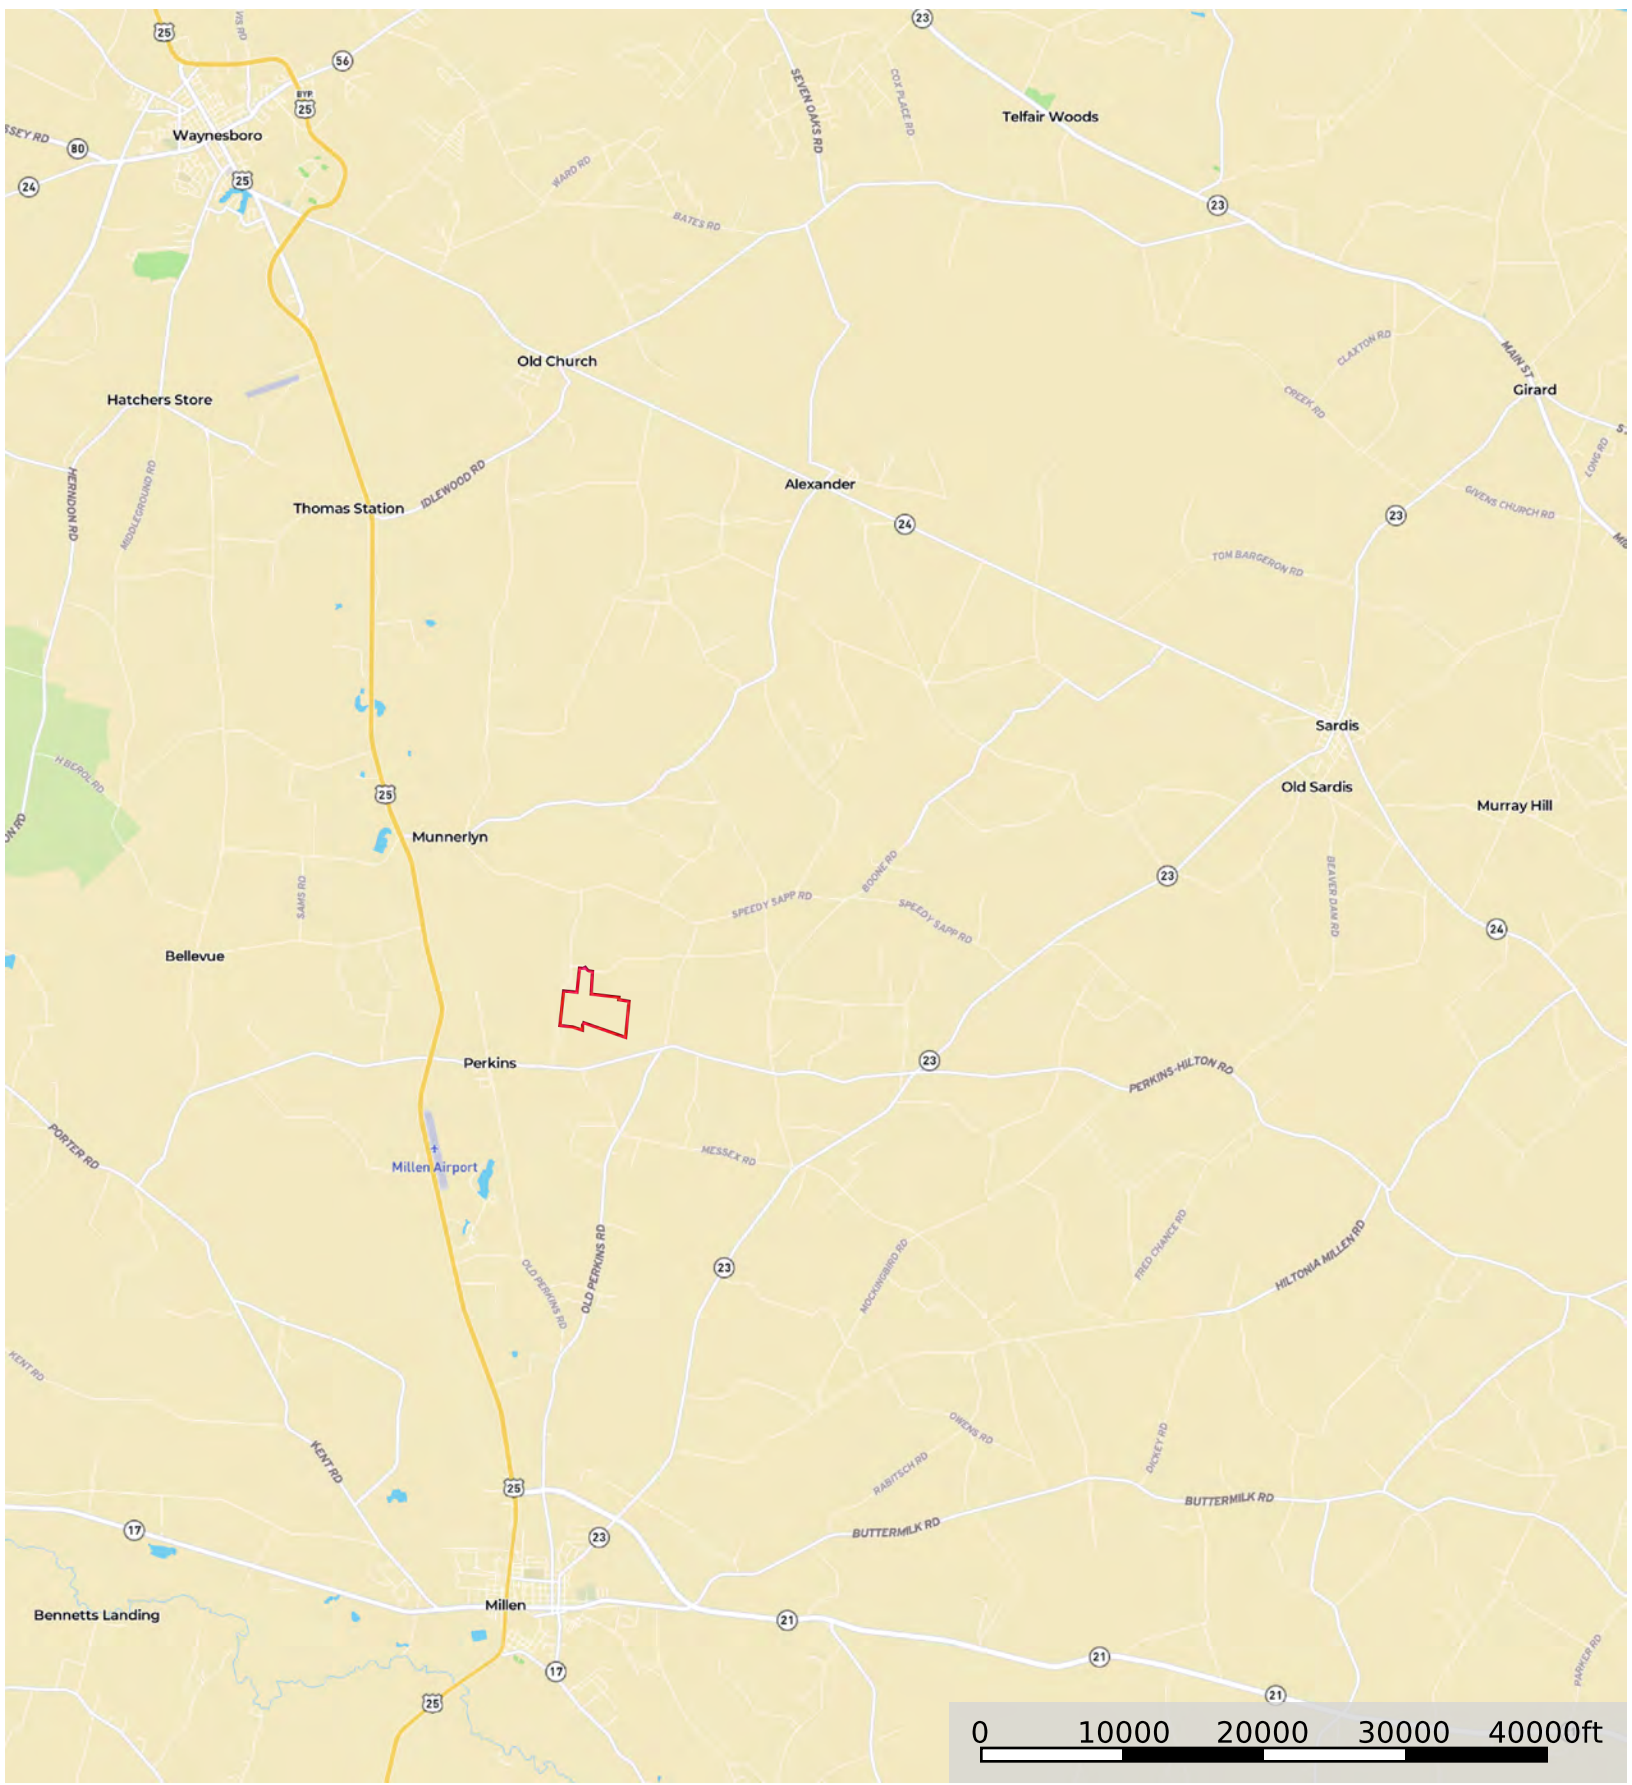

295+/- acres Chance Rd. & Barfield Rd.

Jenkins County, Georgia, AC +/-

 Boundary