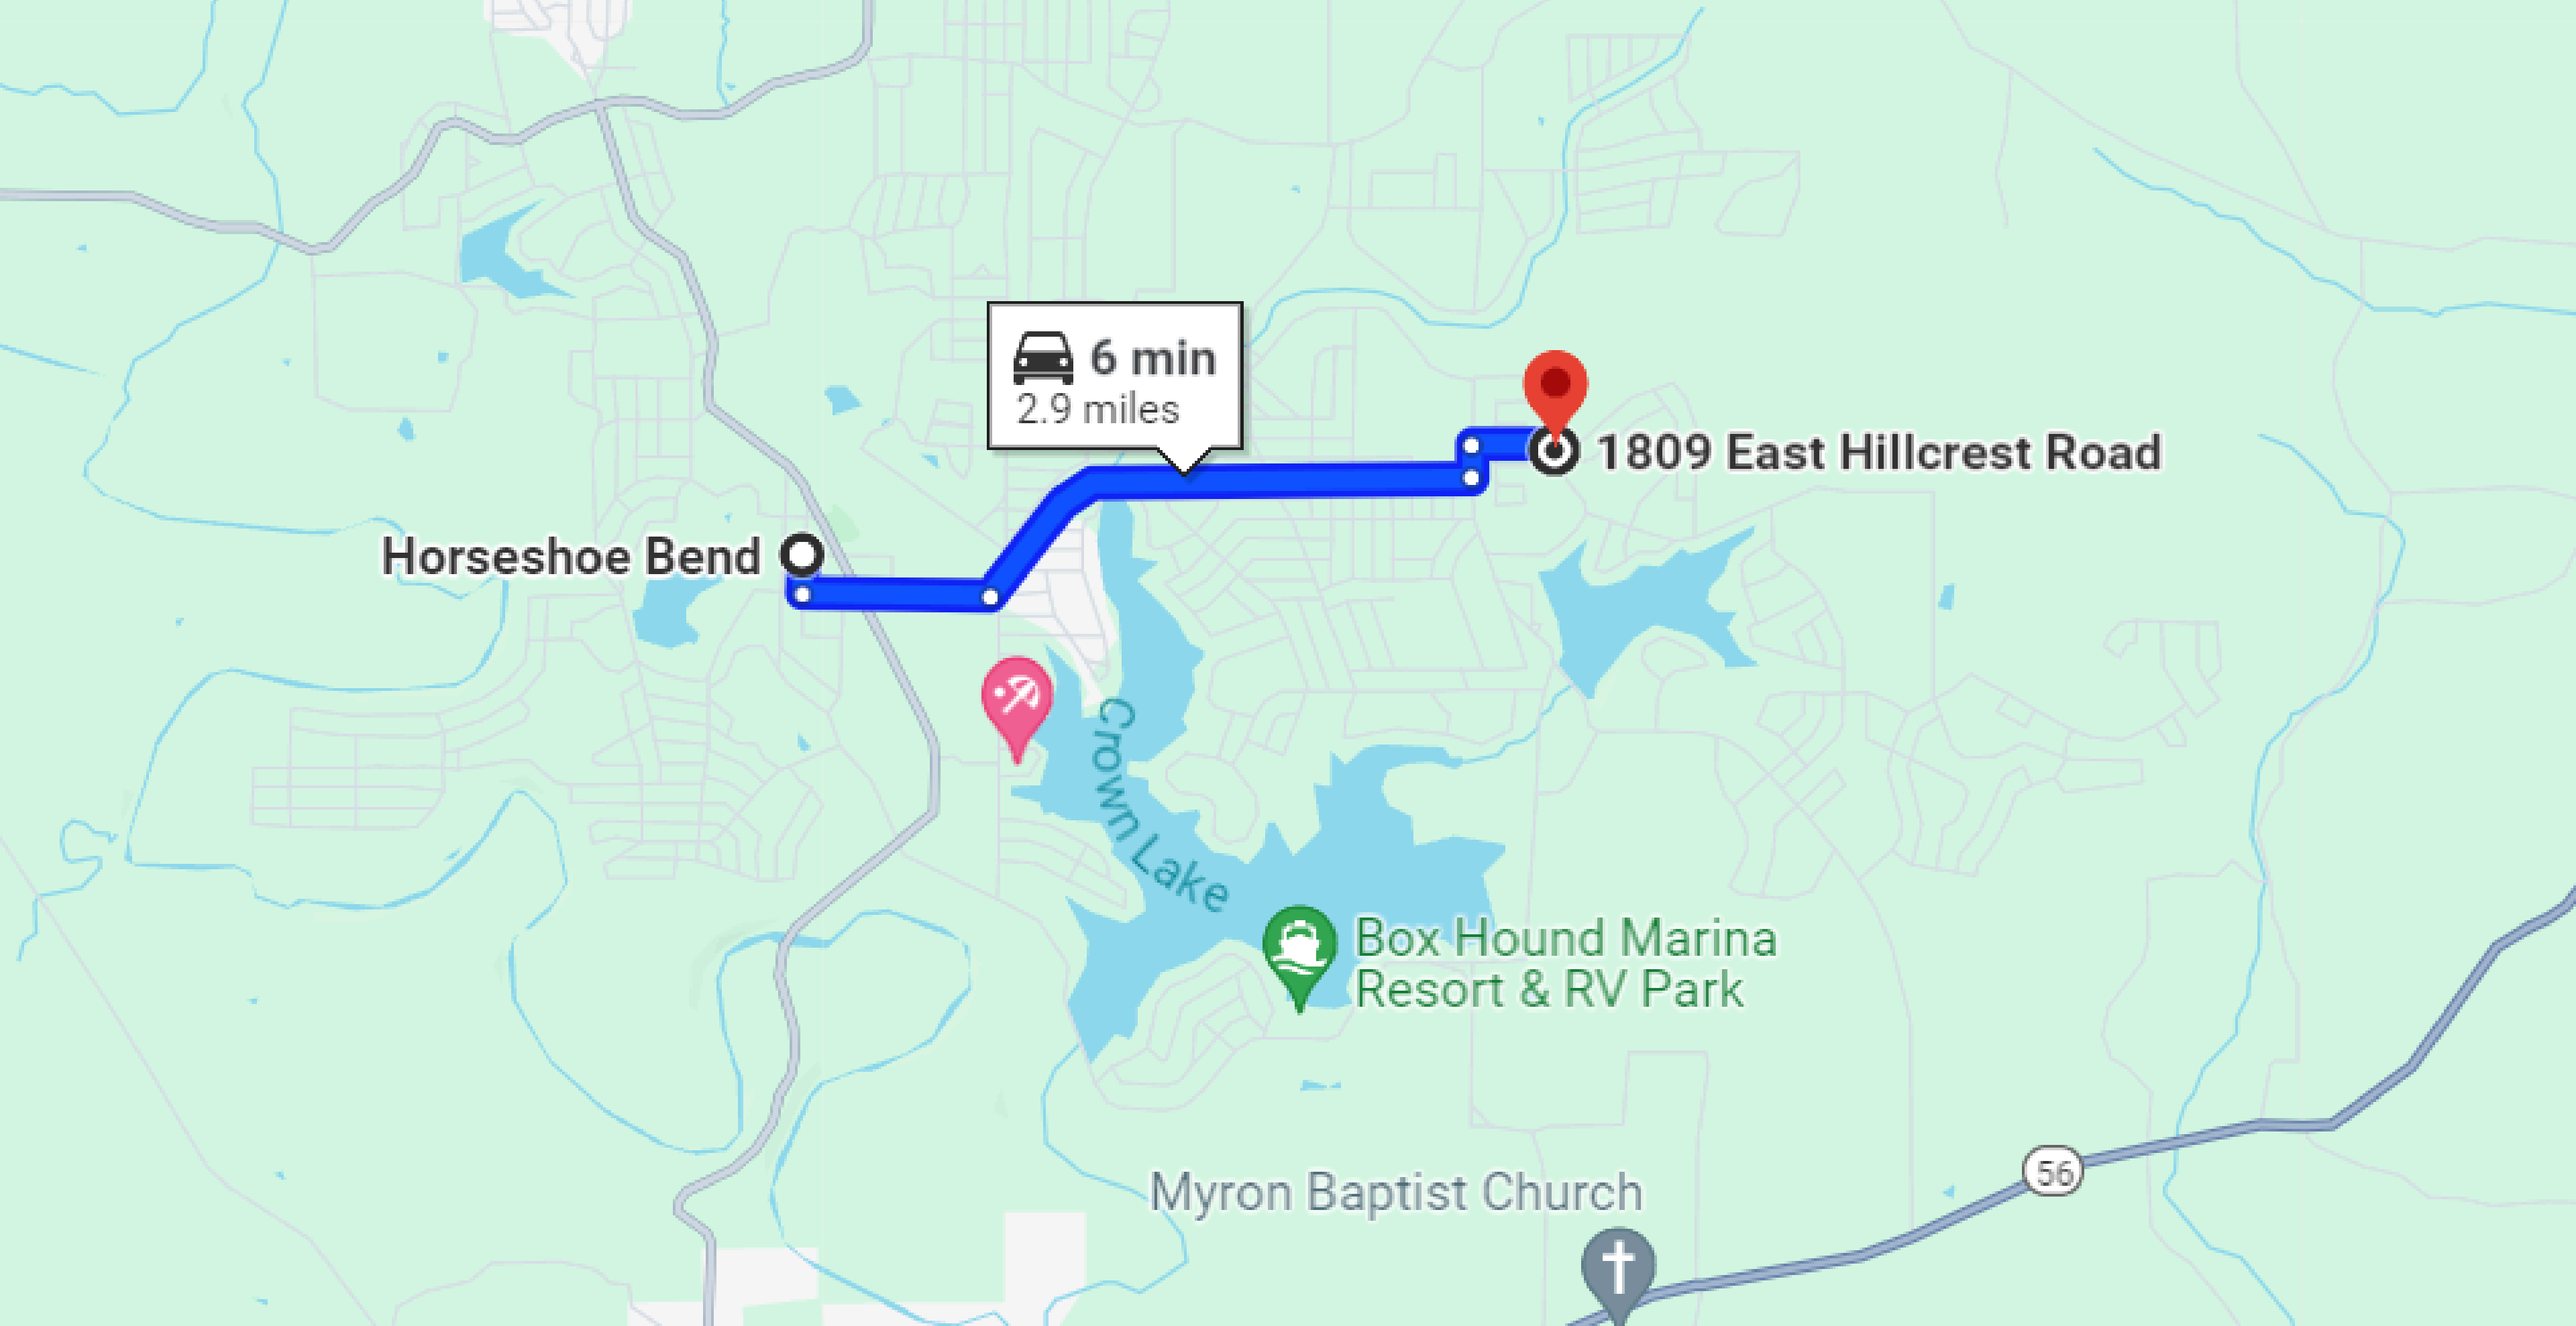

6 MINUTE DRIVE TO HORSESHOE BEND TOWN

 **6 min**
2.9 miles

Horseshoe Bend

 **1809 East Hillcrest Road**

Crown Lake

Box Hound Marina
Resort & RV Park

Myron Baptist Church

56

21- MINUTE DRIVE TO OXFORD TOWN

2.5 HRS DRIVE TO LITTLE ROCK