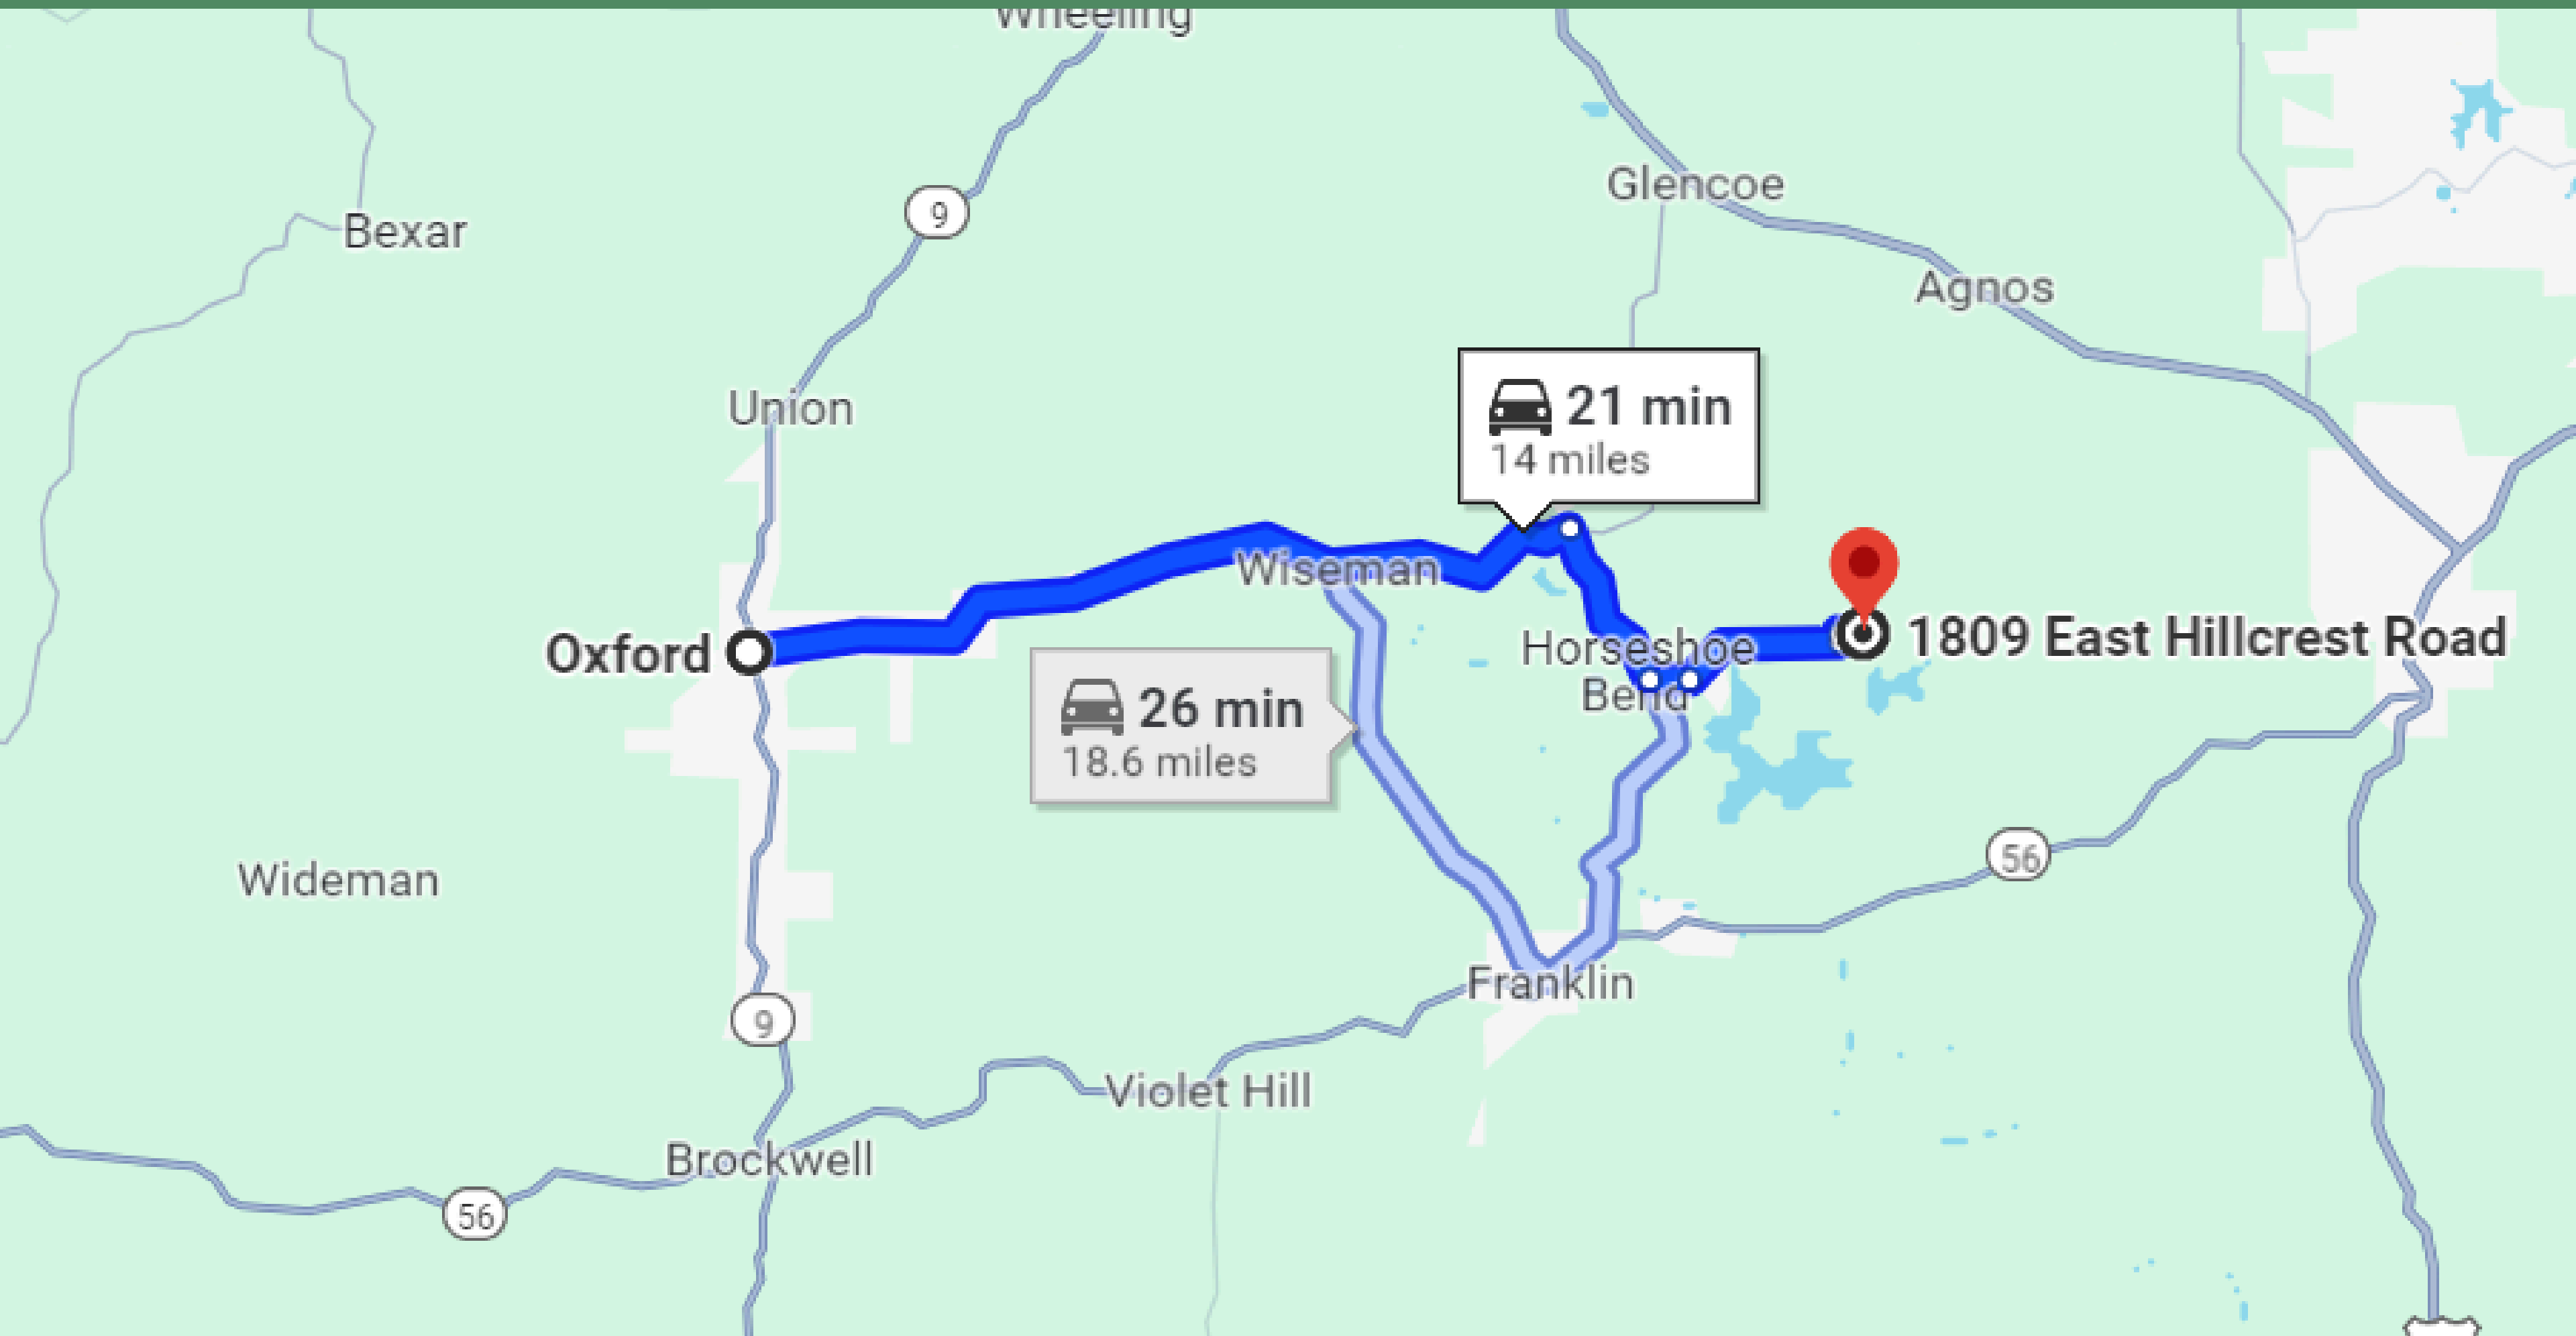

6 MINUTE DRIVE TO HORSESHOE BEND TOWN

 **6 min**
2.9 miles

Horseshoe Bend

 **1809 East Hillcrest Road**

Crown Lake

Box Hound Marina
Resort & RV Park

Myron Baptist Church

56

21- MINUTE DRIVE TO OXFORD TOWN

2.5 HRS DRIVE TO LITTLE ROCK