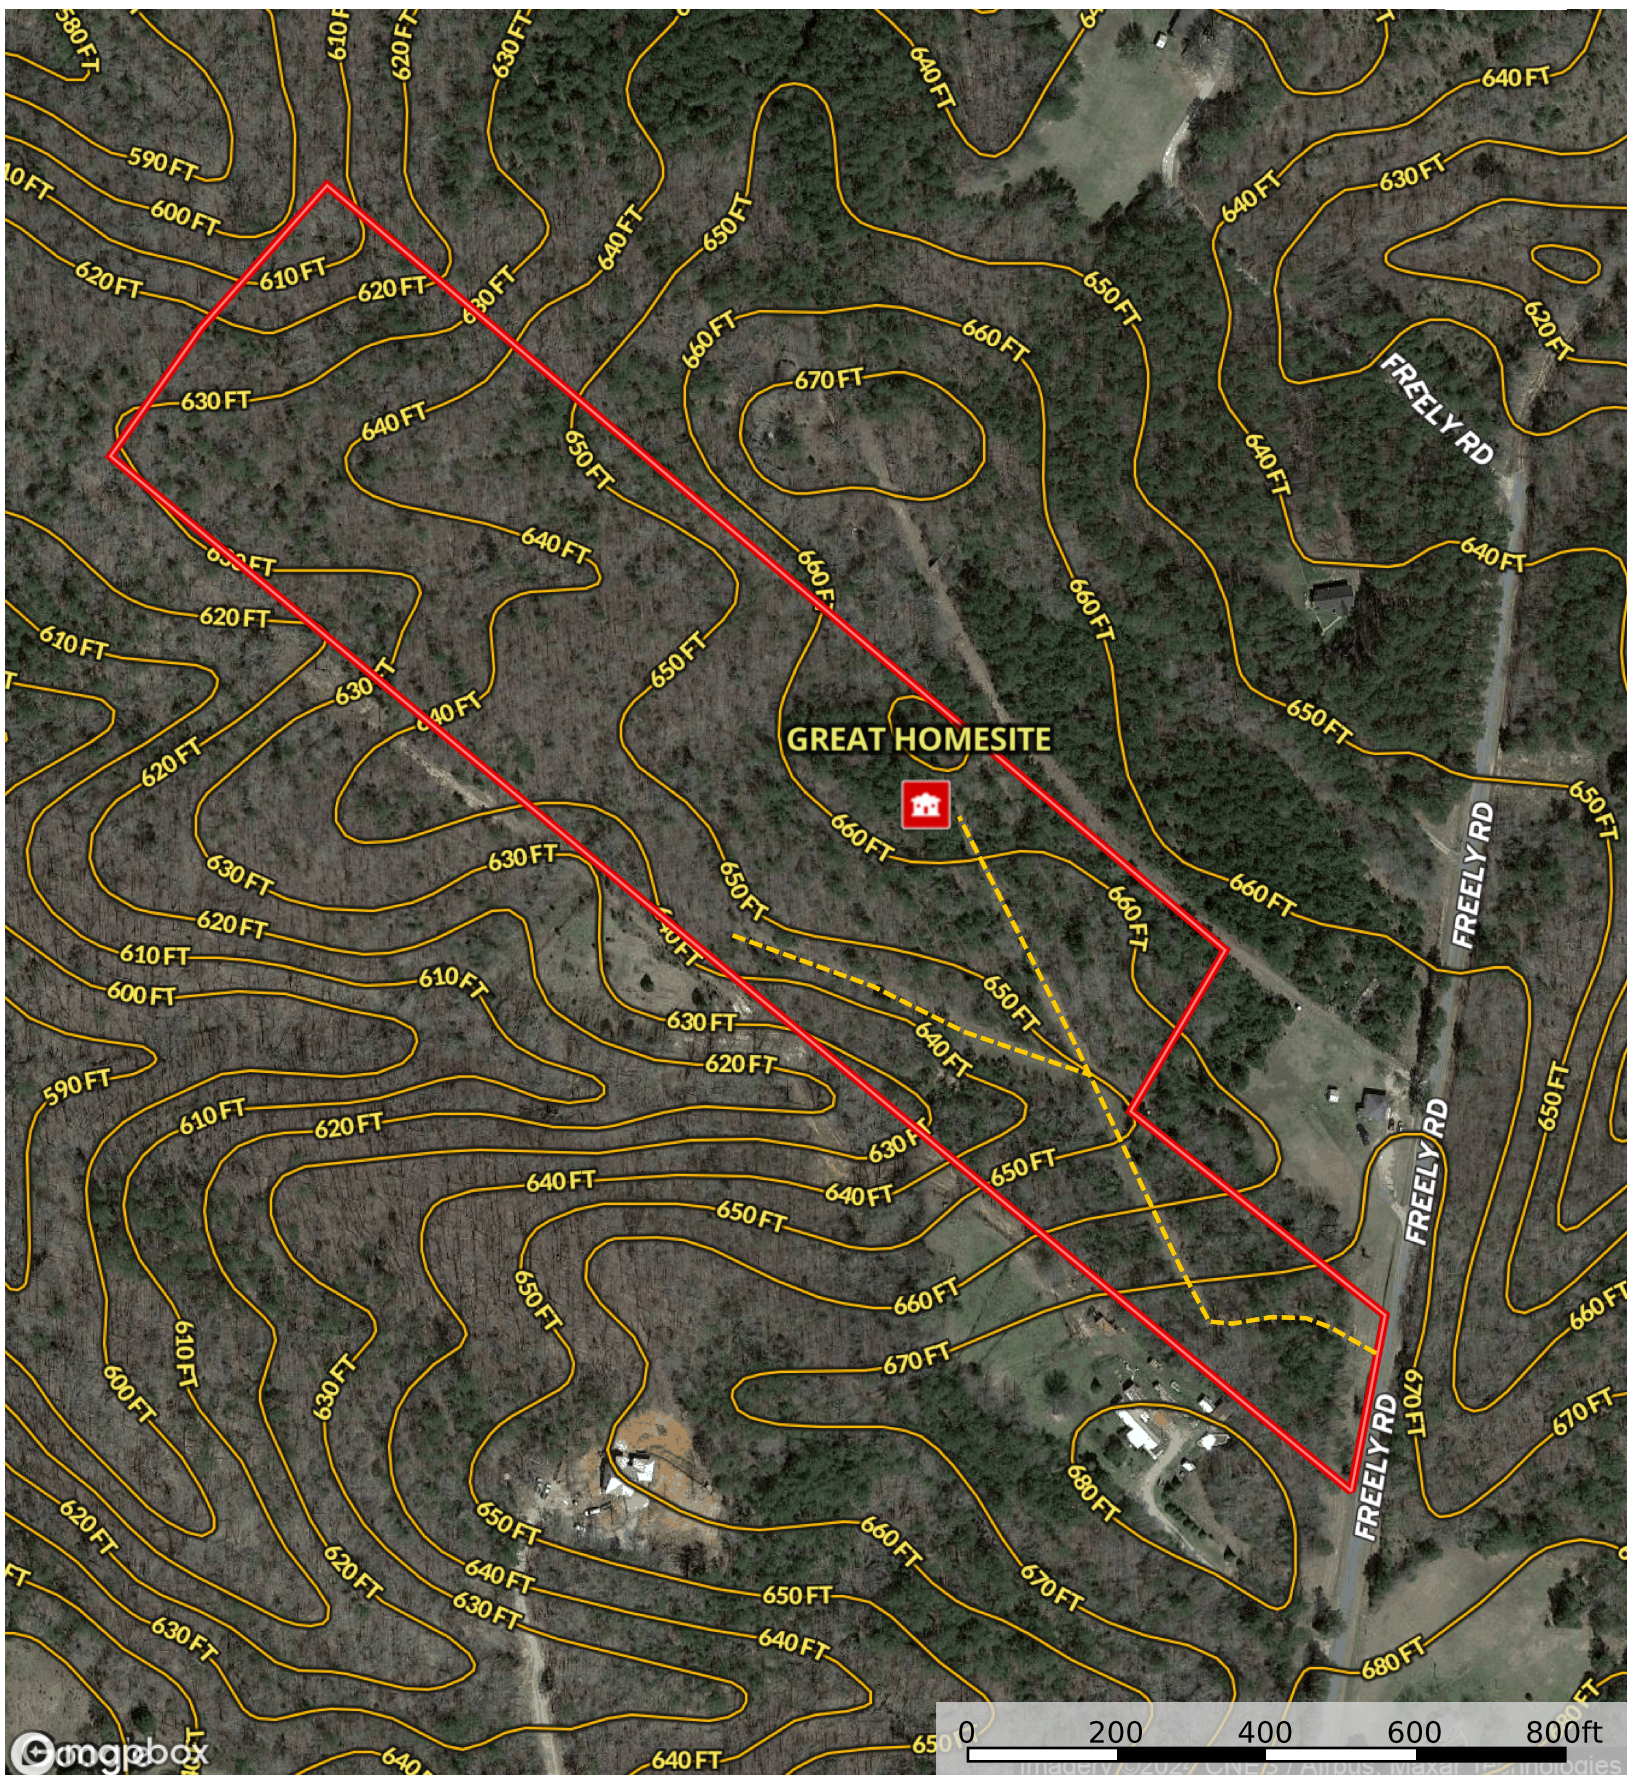

Freeley Farm

South Carolina, AC +/-

- Main House
- Road / Trail
- Boundary

Stephen Glenn
P: 8646164749

The information contained herein was obtained from sources deemed to be reliable. Land id™ Services makes no warranties or guarantees as to the completeness or accuracy thereof.