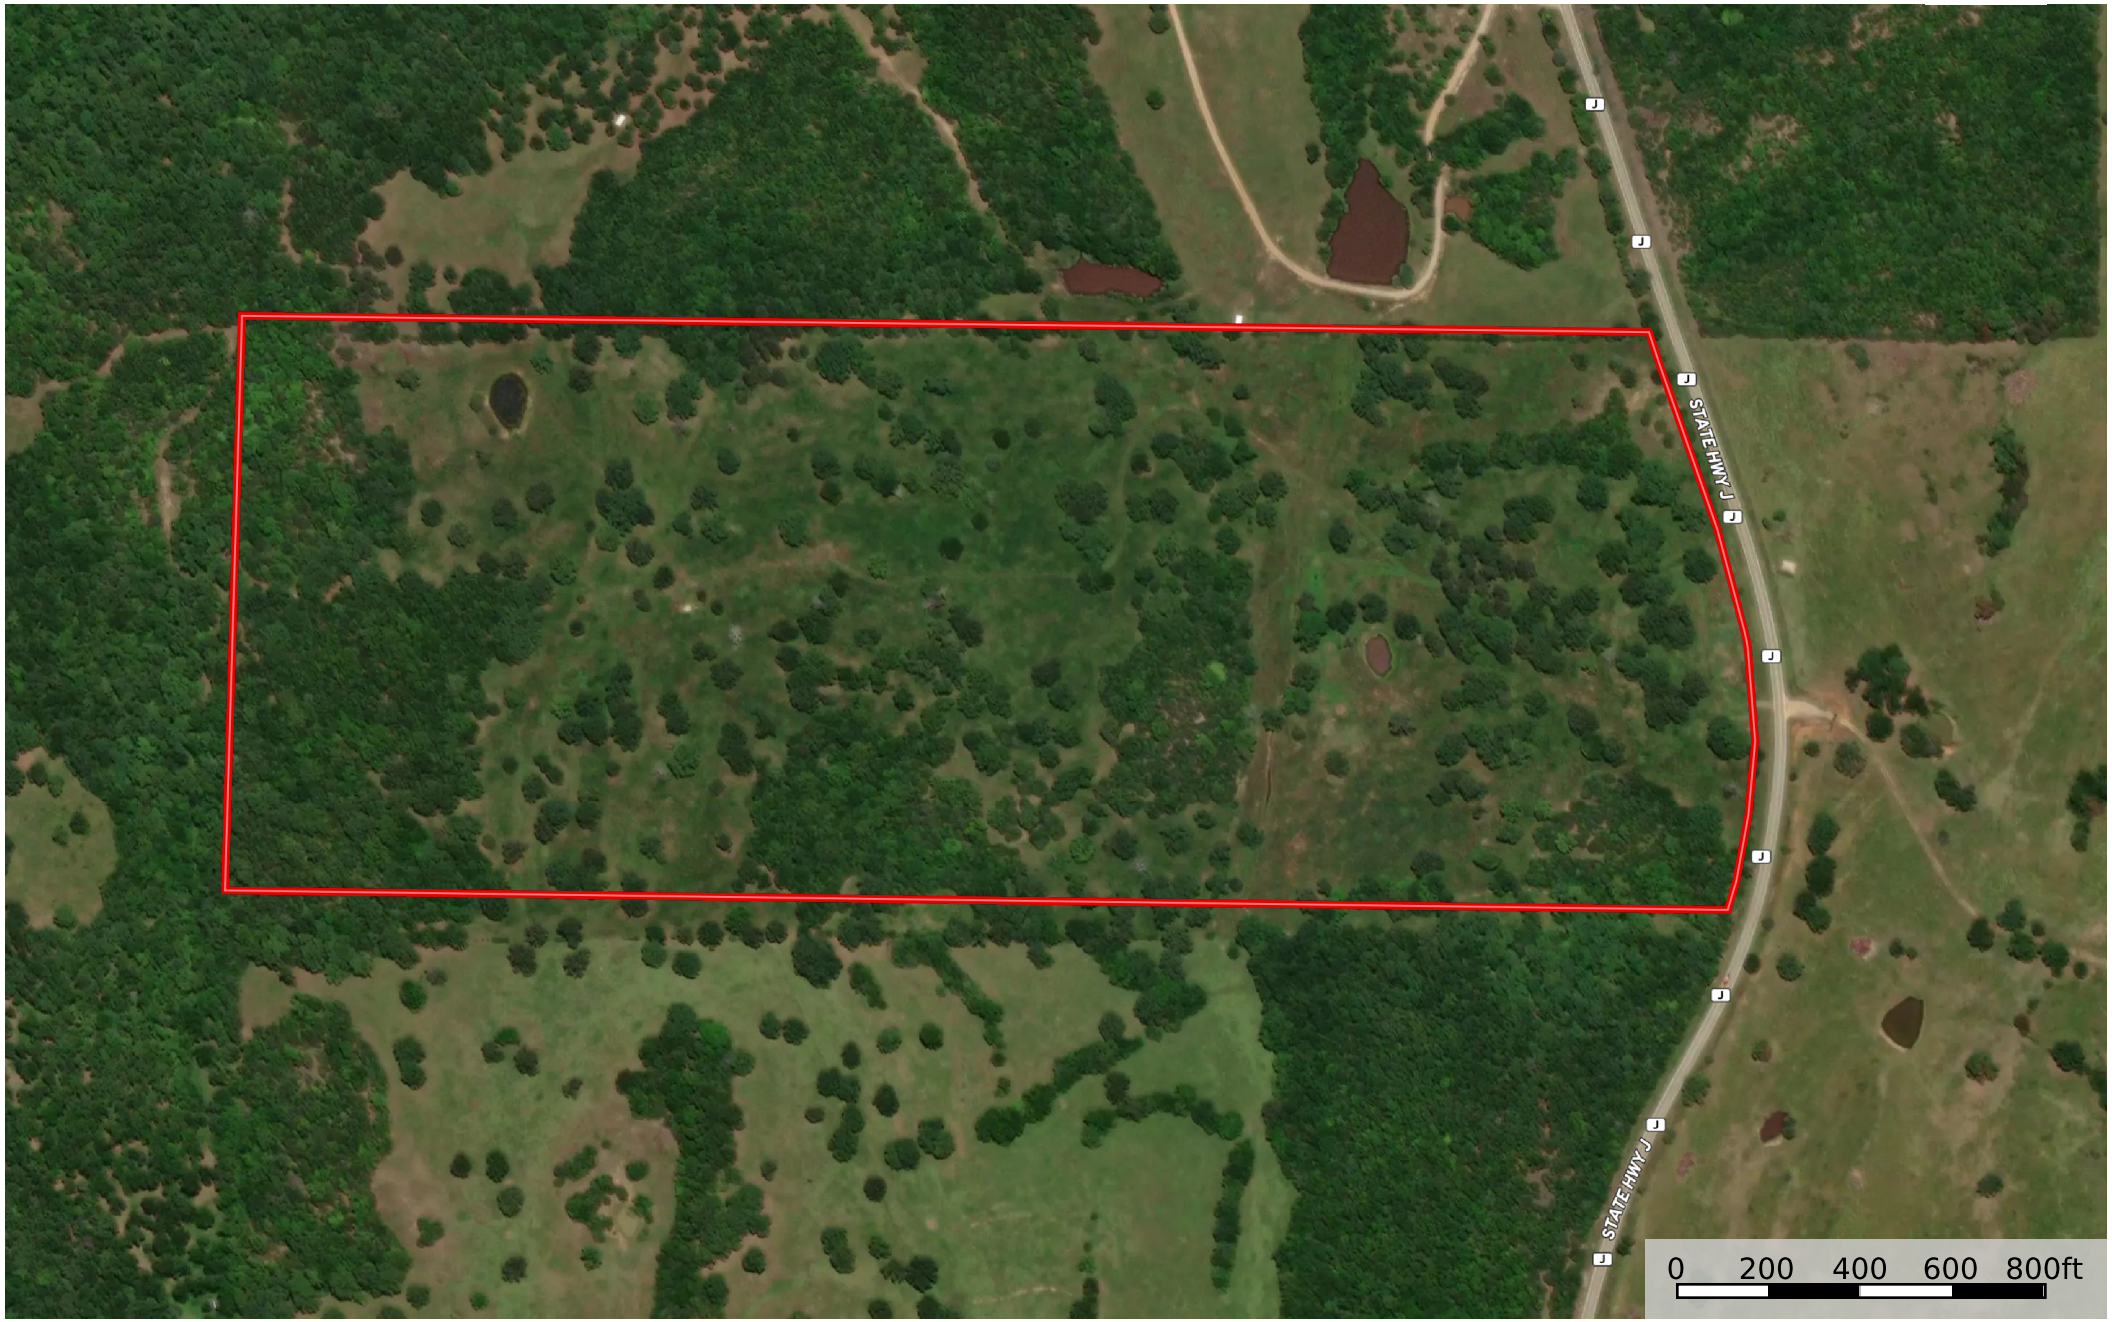

# St Hwy J

Missouri, AC +/-

 Boundary

0 200 400 600 800ft