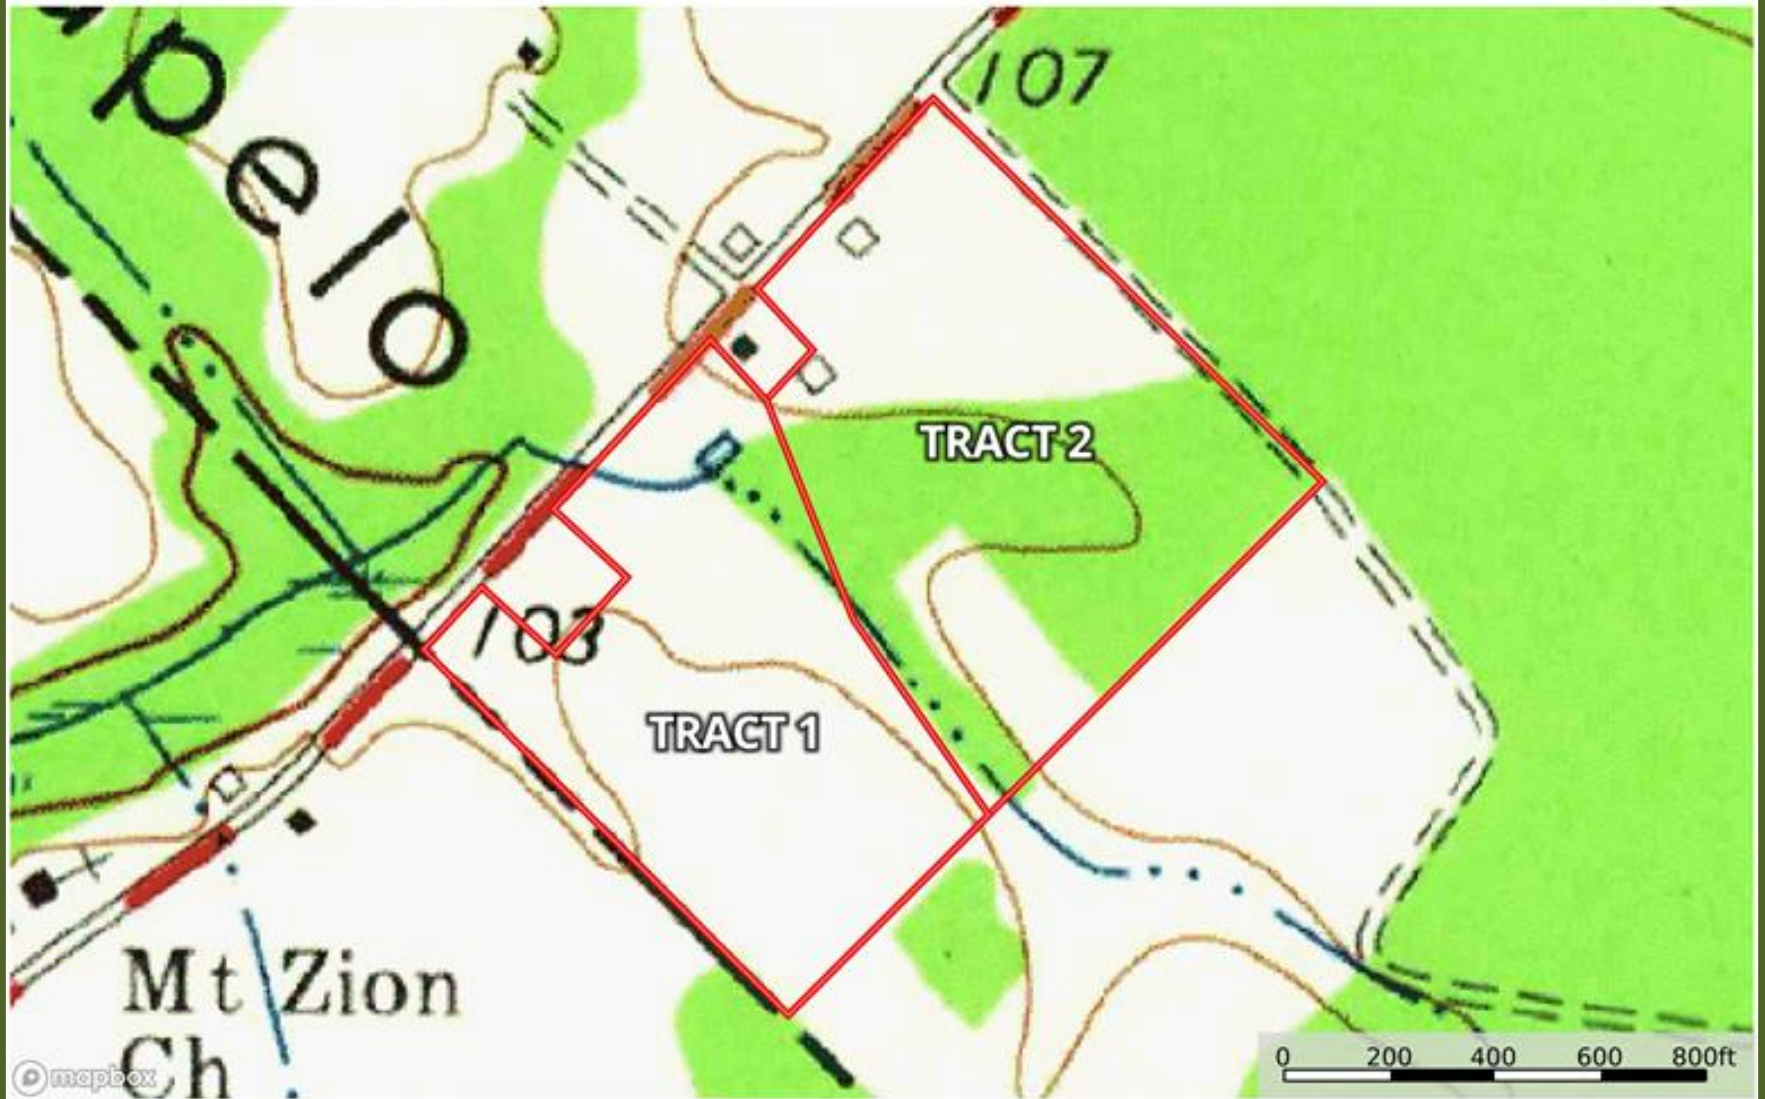

W White Pond Road Farms Topographical Map

Robeson County, North Carolina, AC +/-

mapbox

Boundary

Marty Lanier
P: (910) 617-4326

www.rockcreeklandcompany.com

604 George II Highway Winnabow NC 28479