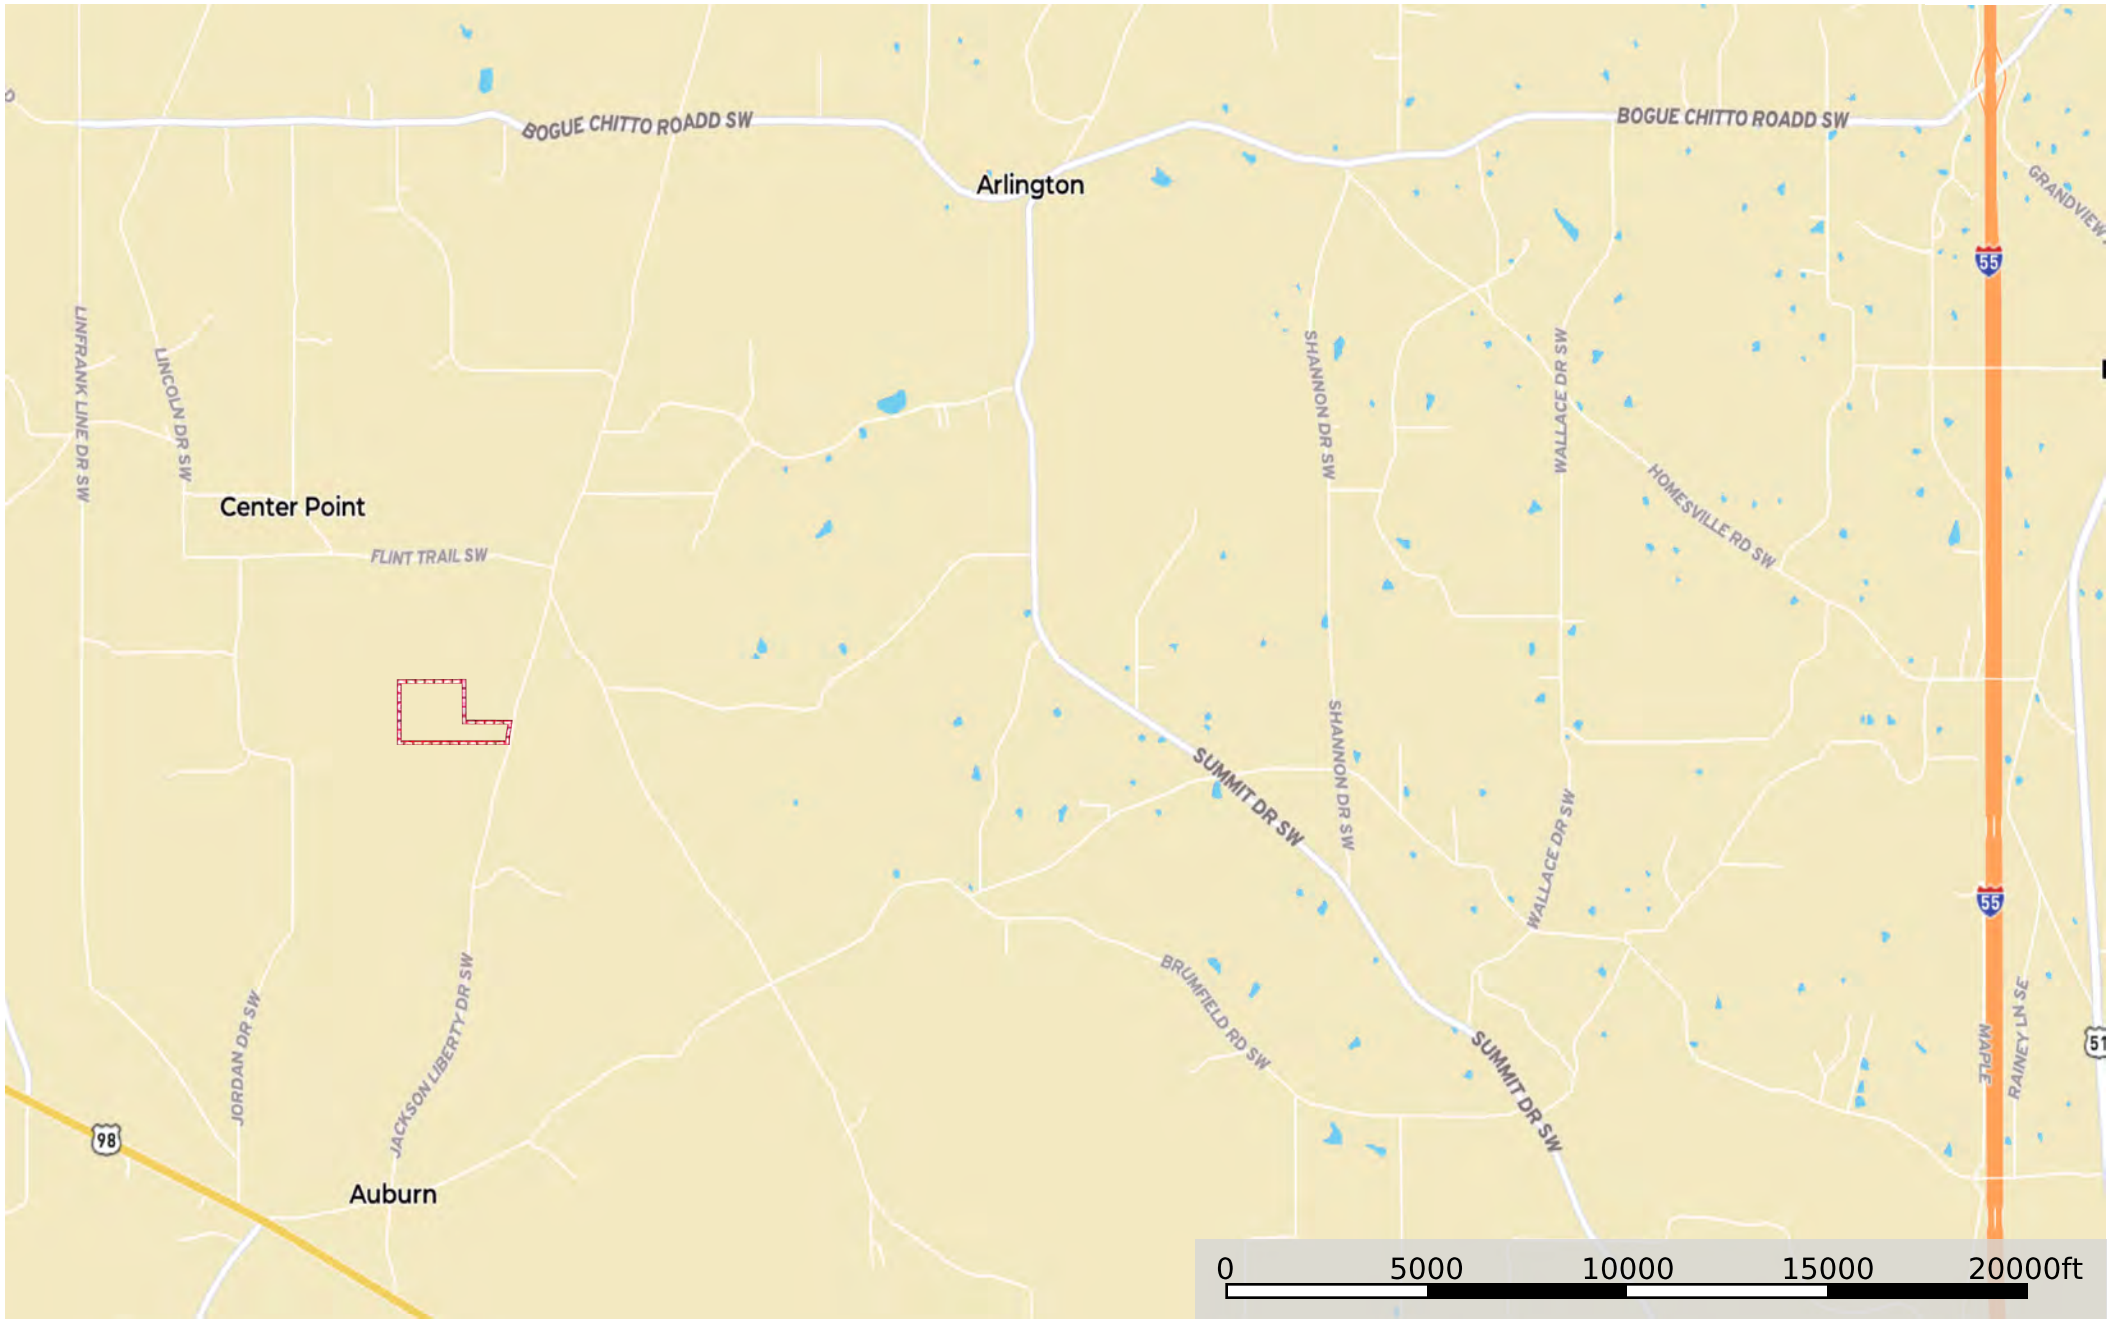

- West Lincoln School District
- Live Streams with abundant wildlife
- Stocked with hardwoods and pine
- Road Frontage & Easy Access from Interstate 55
- Peace and Quiet just minutes away
- 3078a Jackson Liberty Rd SW, Smithdale, MS 39664

Homesites

- Live Creeks
- Well-Maintained Property

Lincoln 60 MC

Lincoln County, Mississippi, 60 AC +/-

 Boundary

Lincoln 60 MC
Lincoln County, Mississippi, 60 AC +/-

Google

 Boundary

Lincoln 60 MC

Lincoln County, Mississippi, 60 AC +/-

Boundary