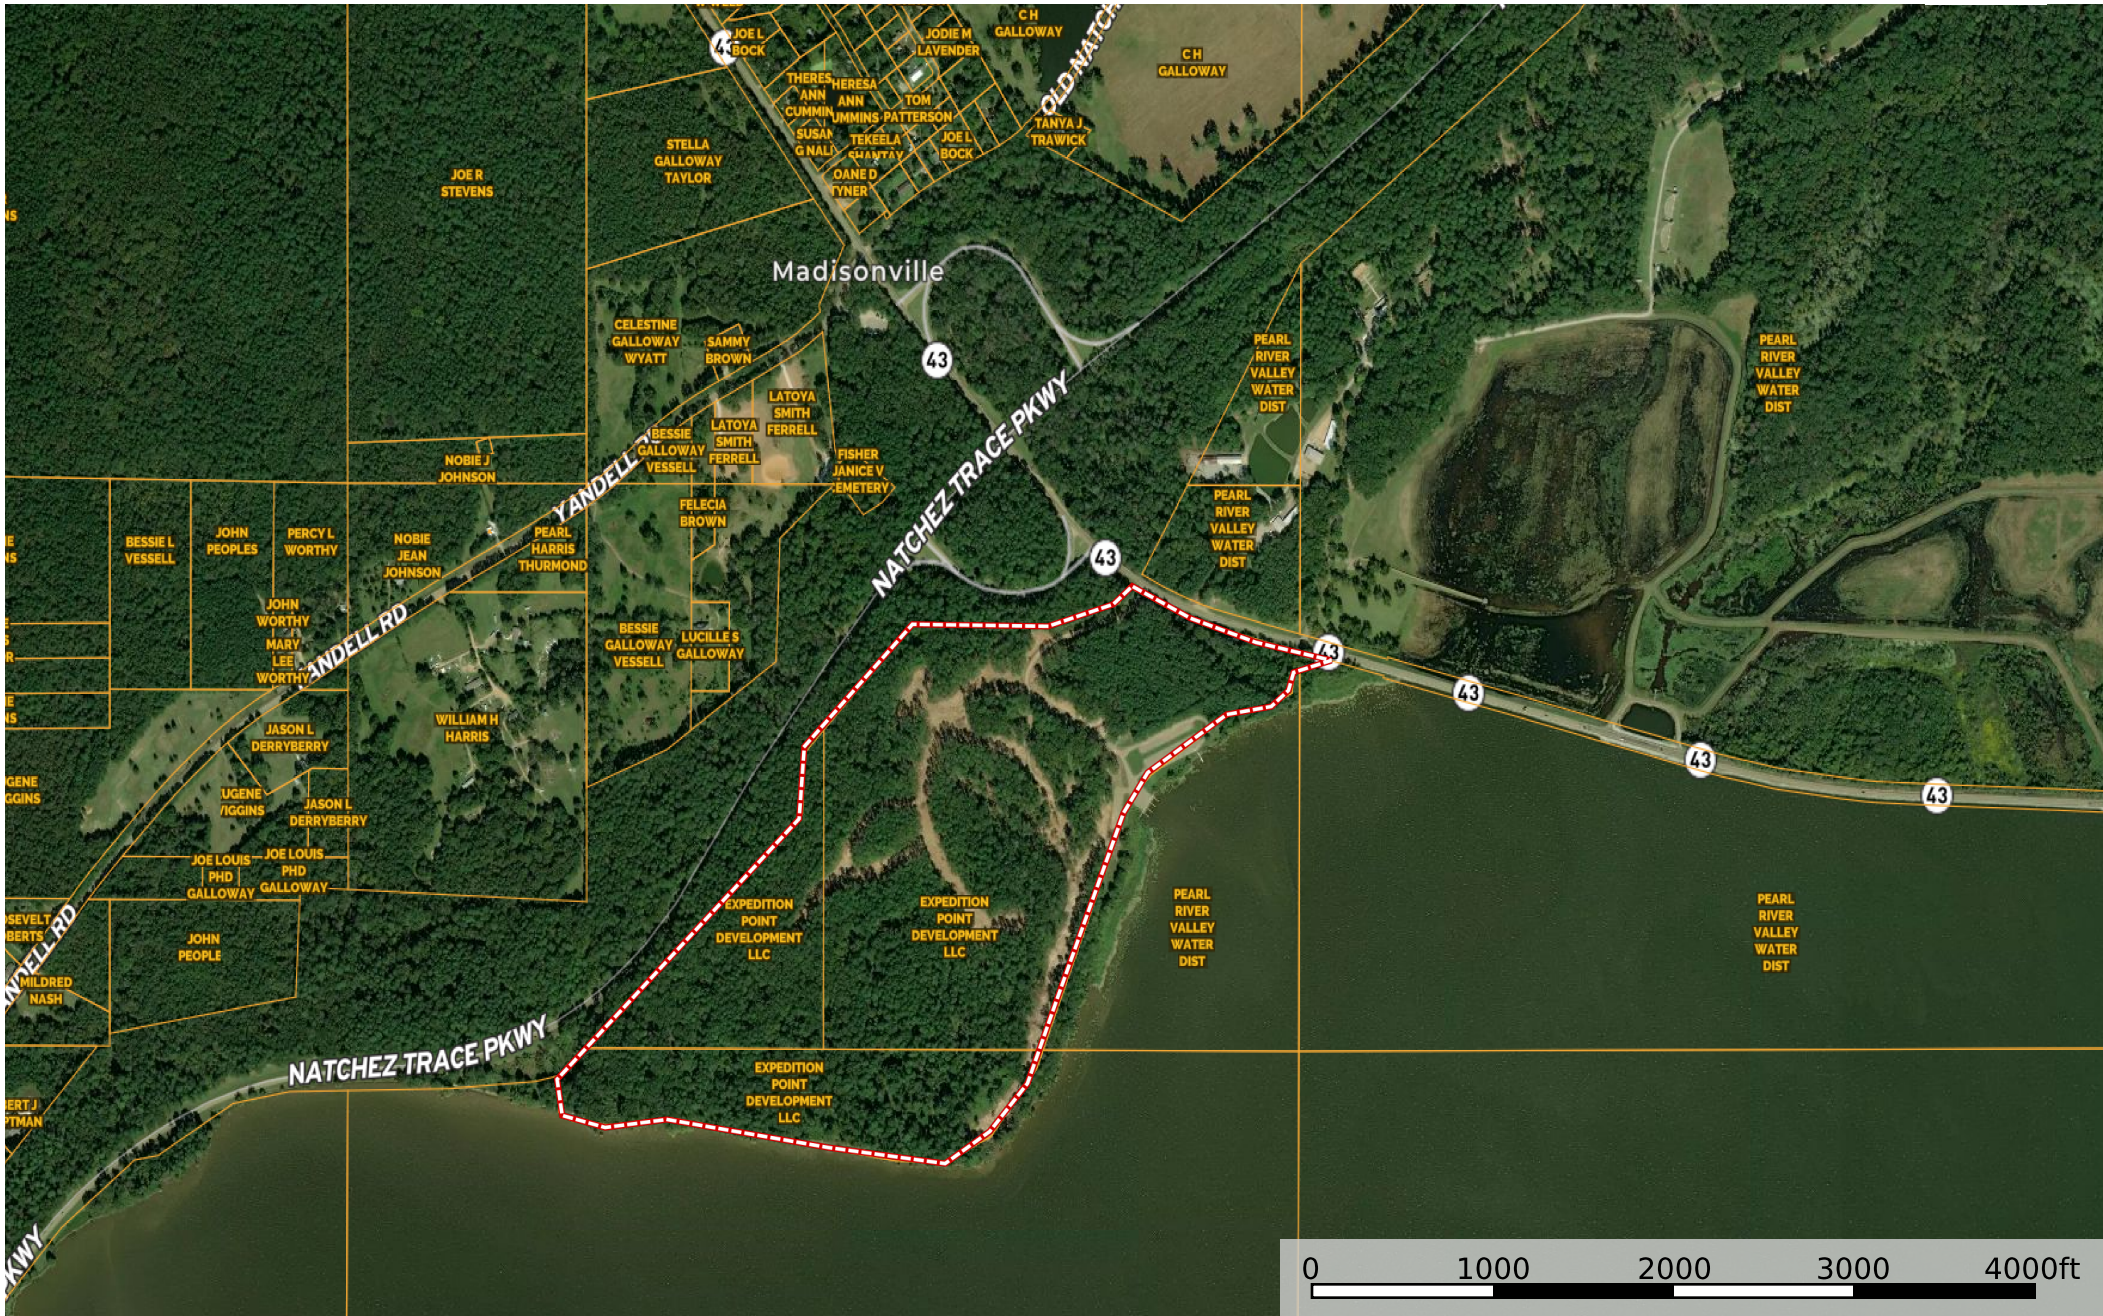

Lot #6-
\$122,430

**EXPEDITION
POINT**

LEGEND

- Phase 1
- Future Phase
- Common Areas

Boundary

Boundary