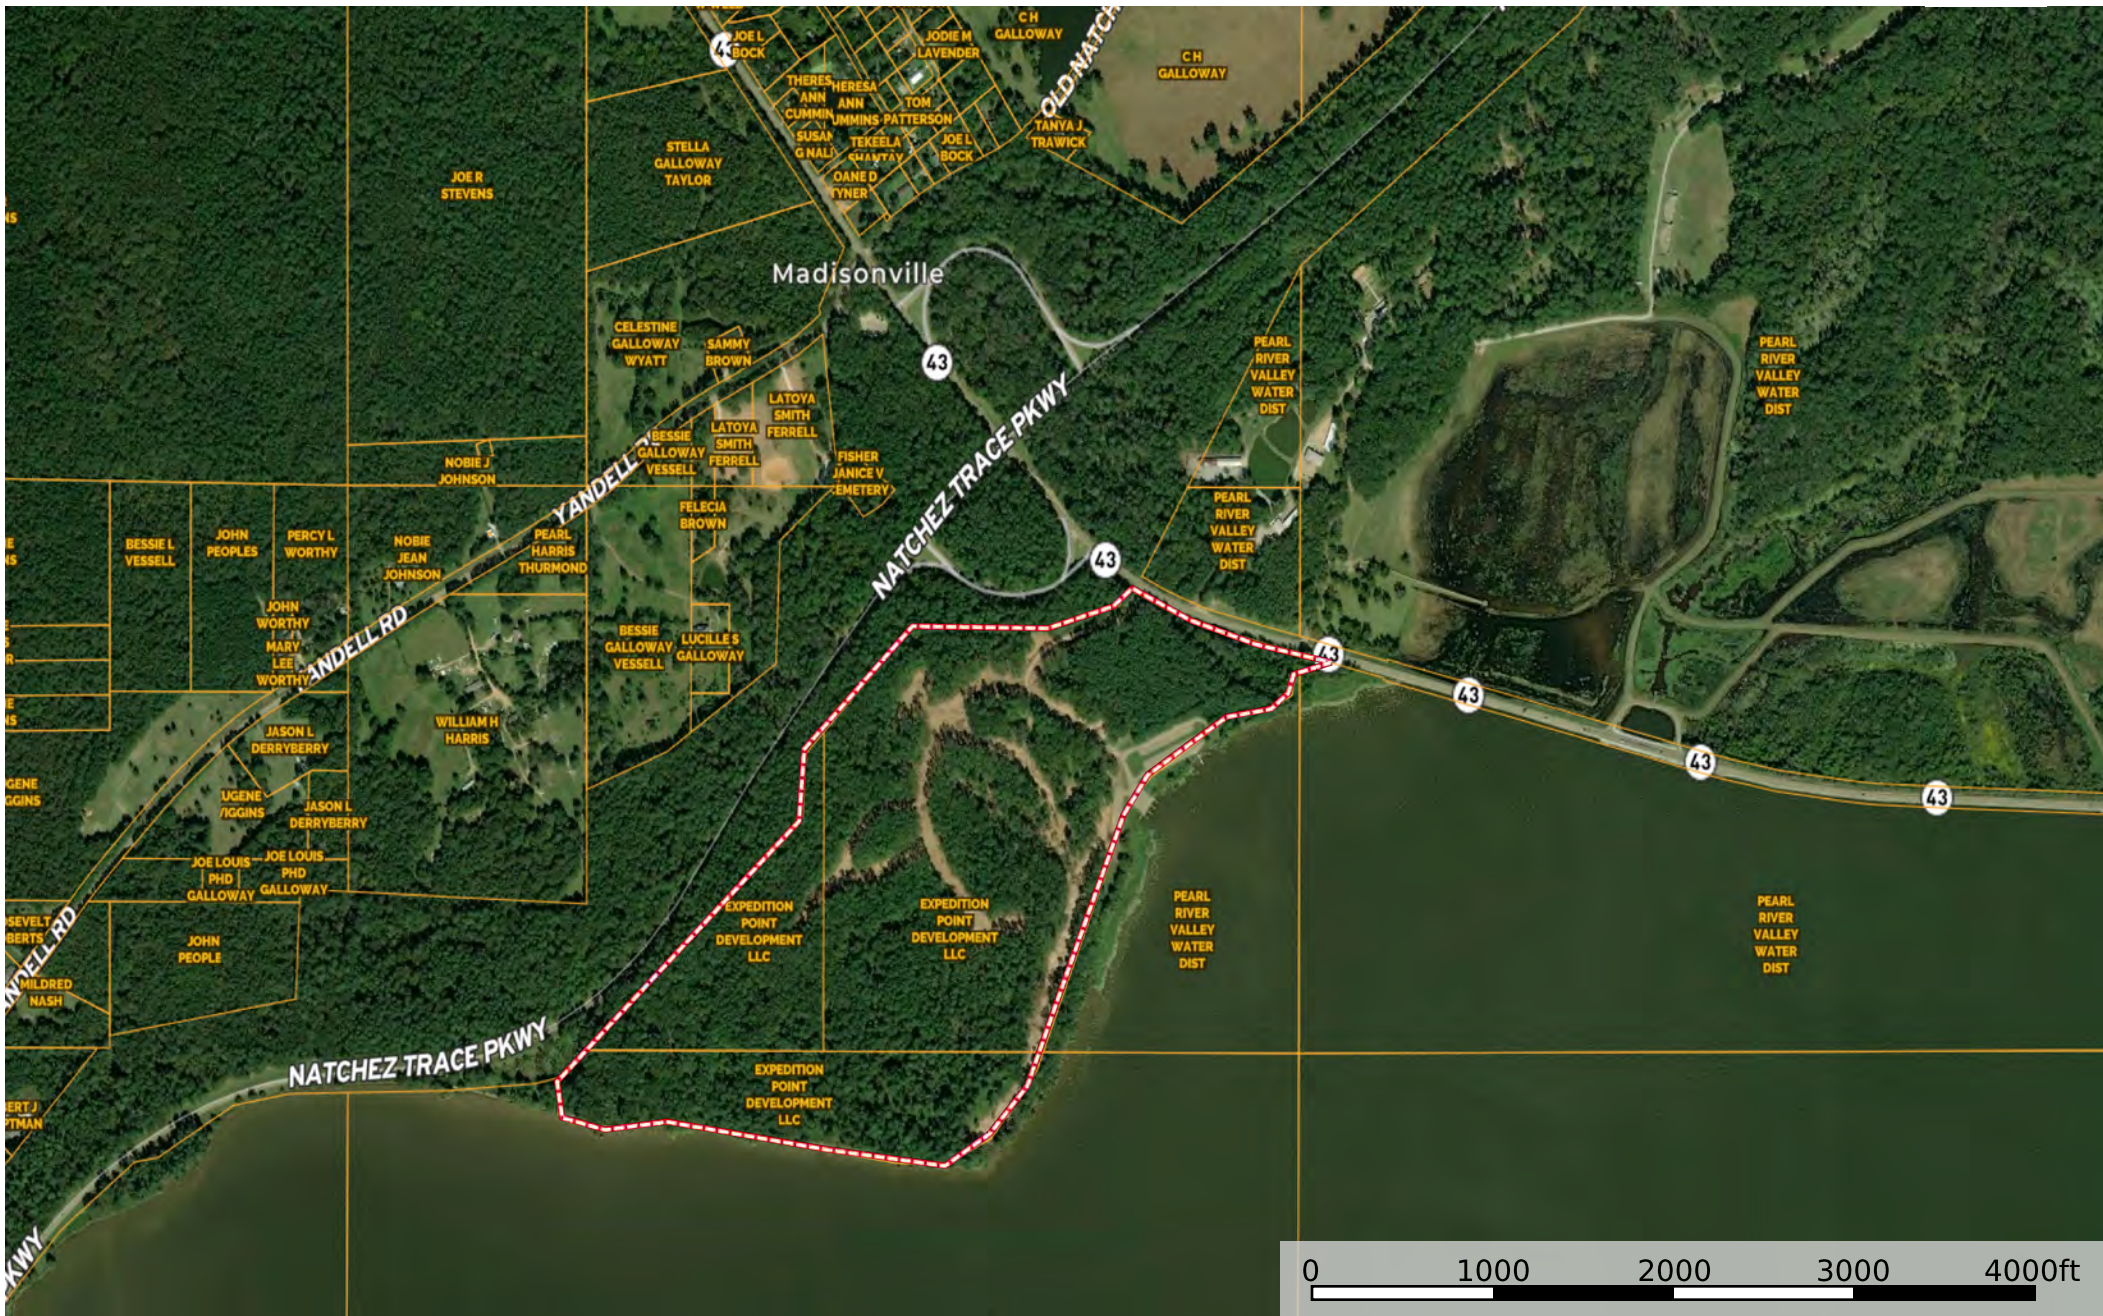

**Lot #43-**  
**\$80,000**

Ball Field

Gate Gate

Gate

EXPEDITION  
POINT

ROSS BARNETT RESERVOIR

**LEGEND**

- Phase 1
- Future Phase
- Common Areas

GRAPHIC SCALE

 Boundary

Mississippi, AC +/-

 Boundary