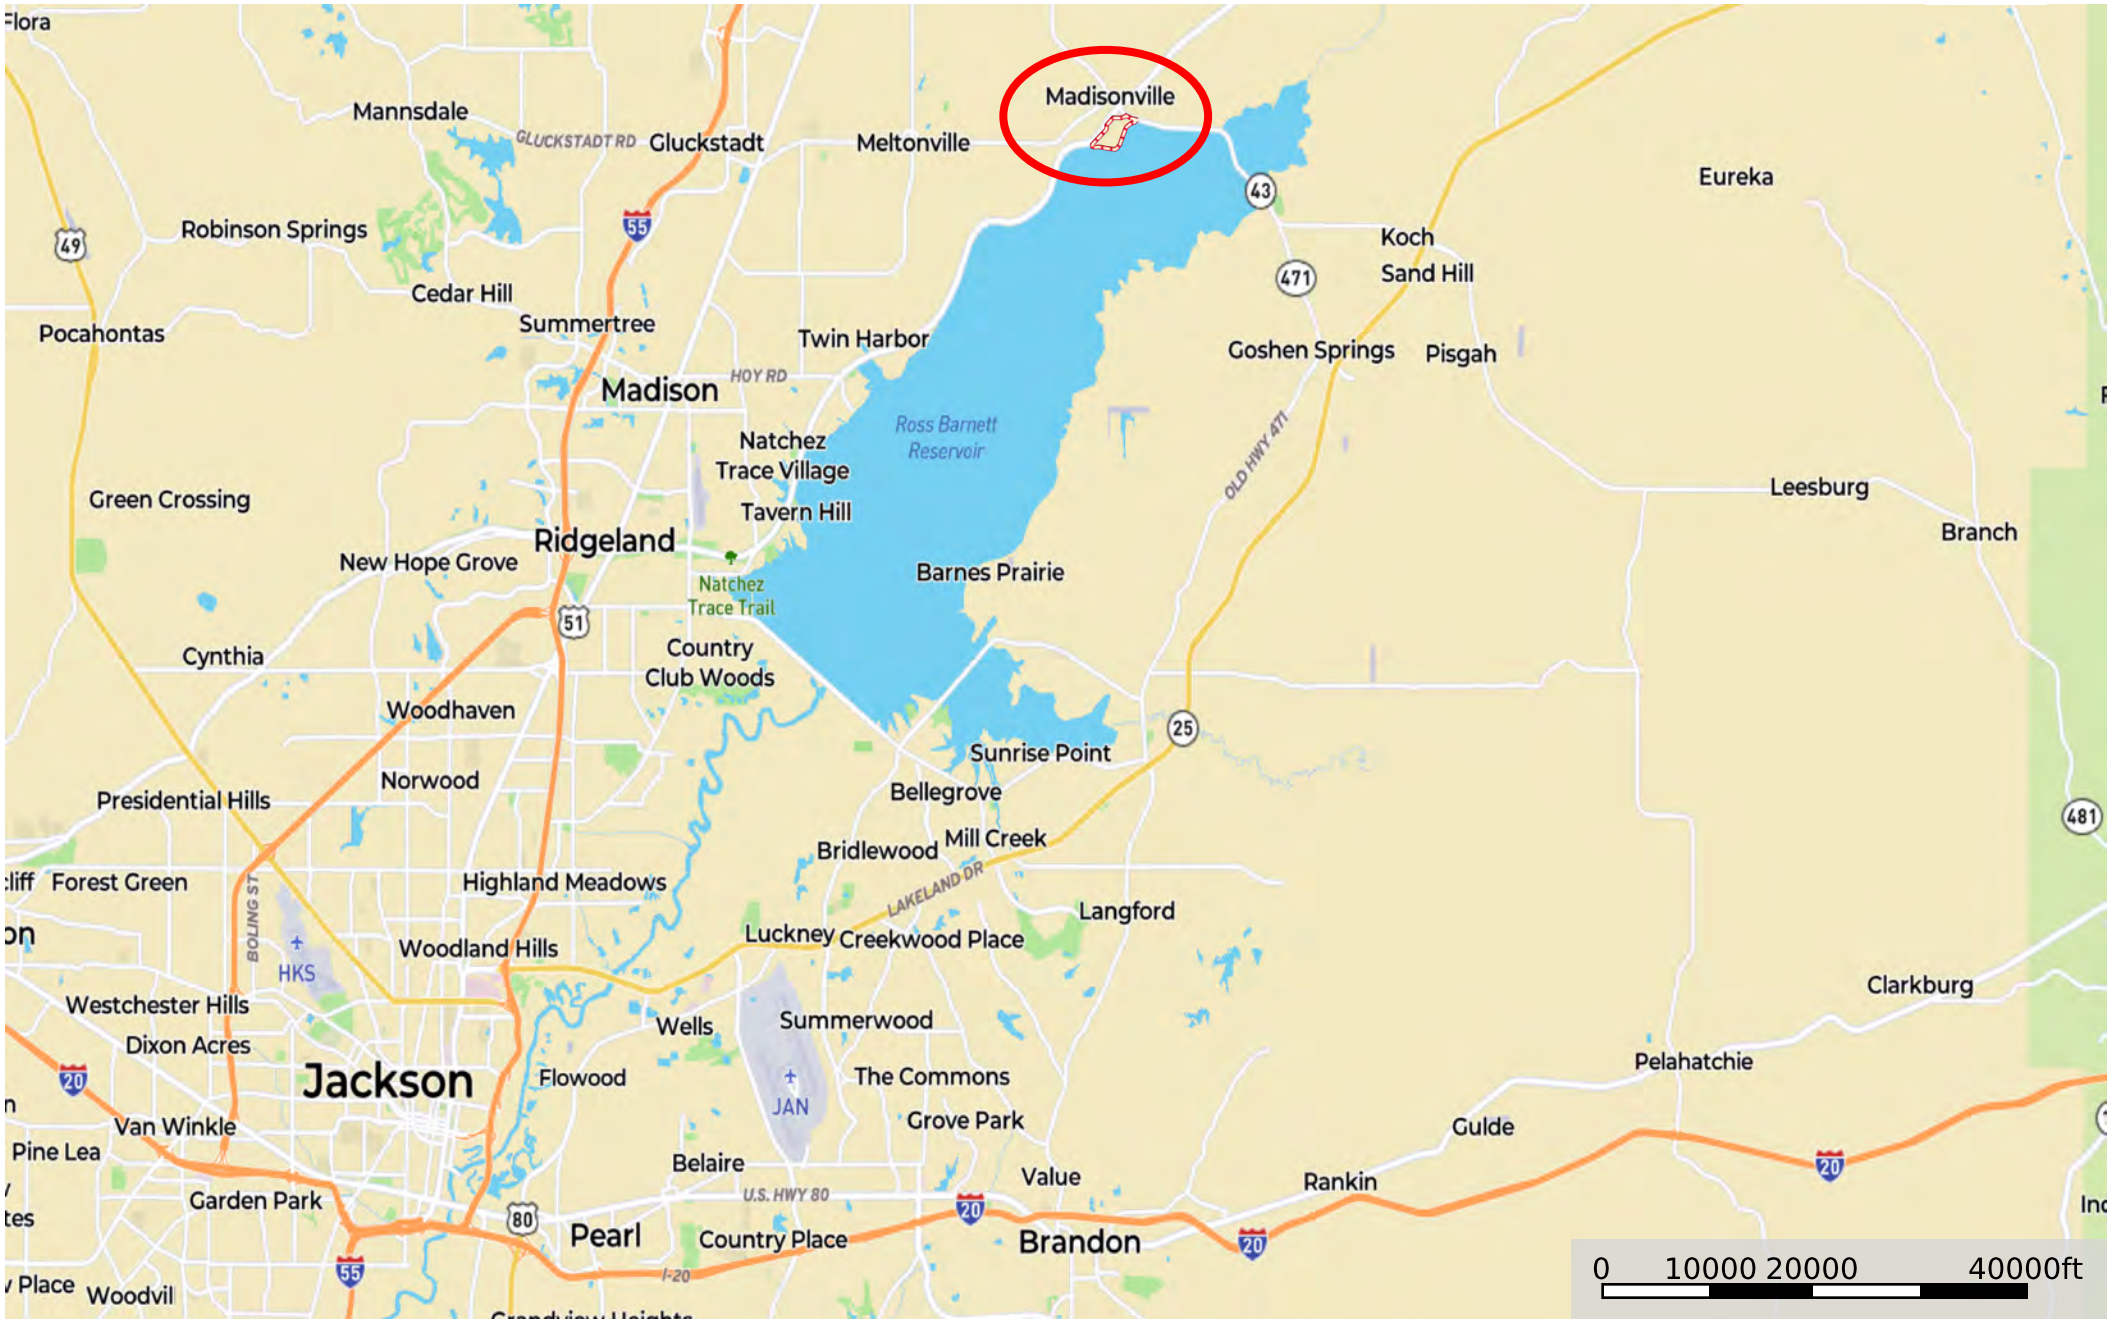

**Lot #43-**  
**\$80,000**

Ball Field

Gate Gate

Gate

EXPEDITION  
POINT

ROSS BARNETT RESERVOIR

**LEGEND**

- Phase 1
- Future Phase
- Common Areas

GRAPHIC SCALE

 Boundary

Mississippi, AC +/-

 Boundary