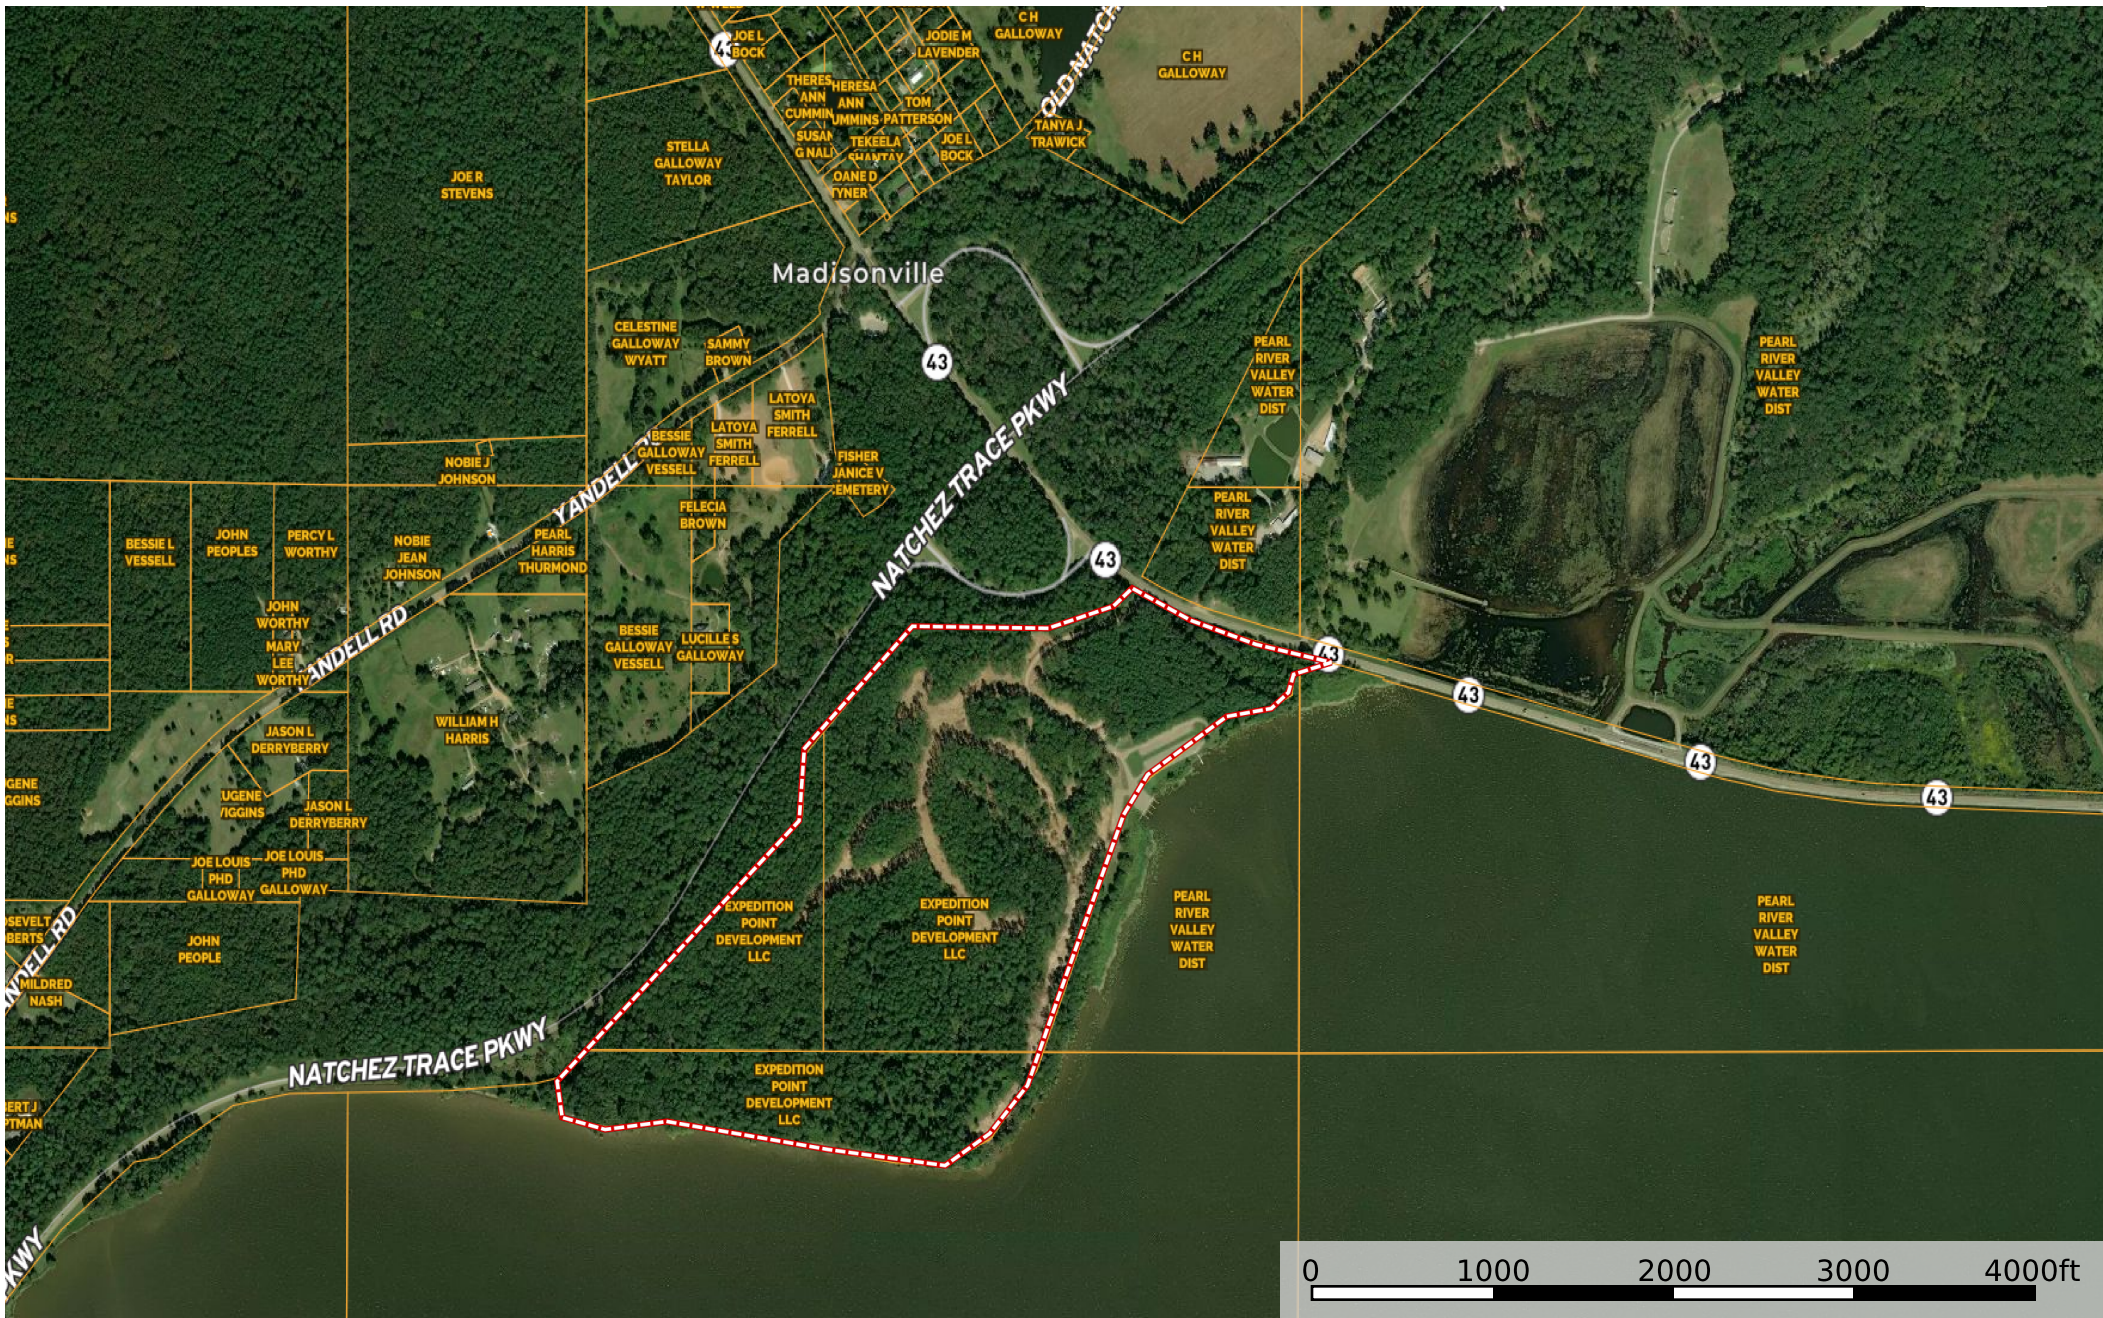

**Lot #52-**  
**\$73,500**

Ball Field

Gate Gate

ROSS BARNETT RESERVOIR

EXPEDITION POINT

**LEGEND**

- Phase 1
- Future Phase
- Common Areas

 Boundary

Boundary