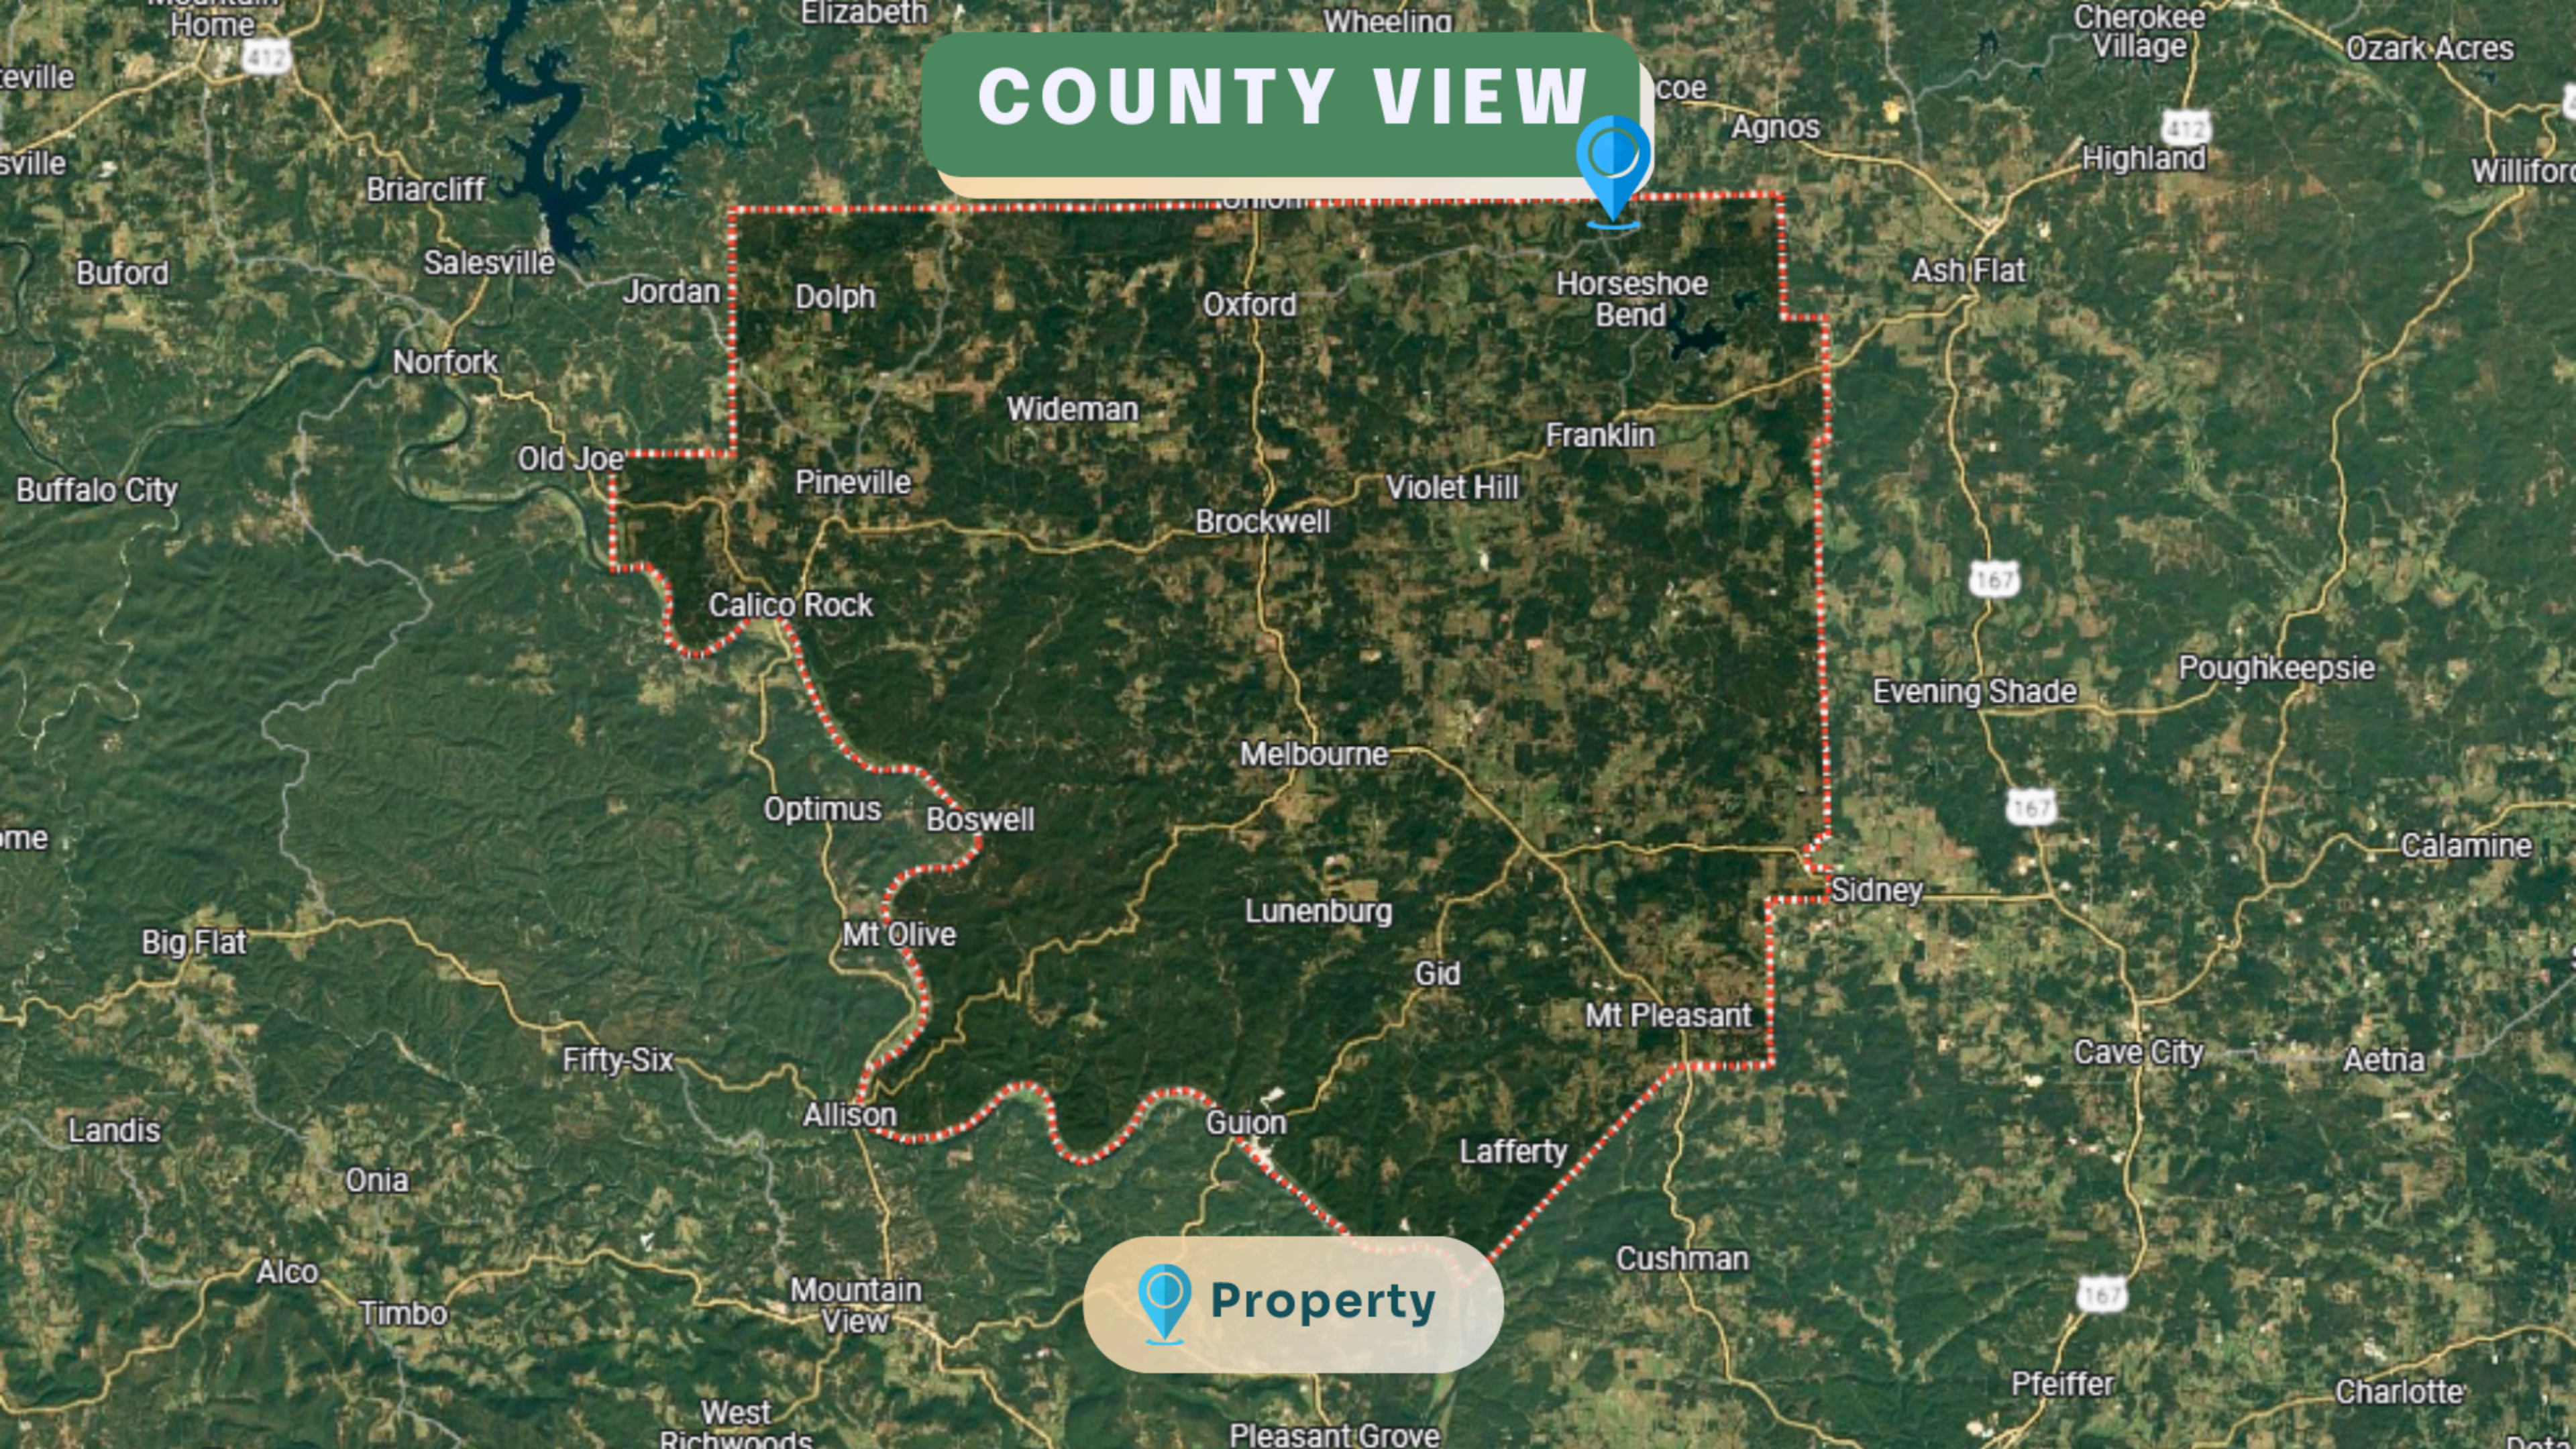

COUNTY VIEW

Property