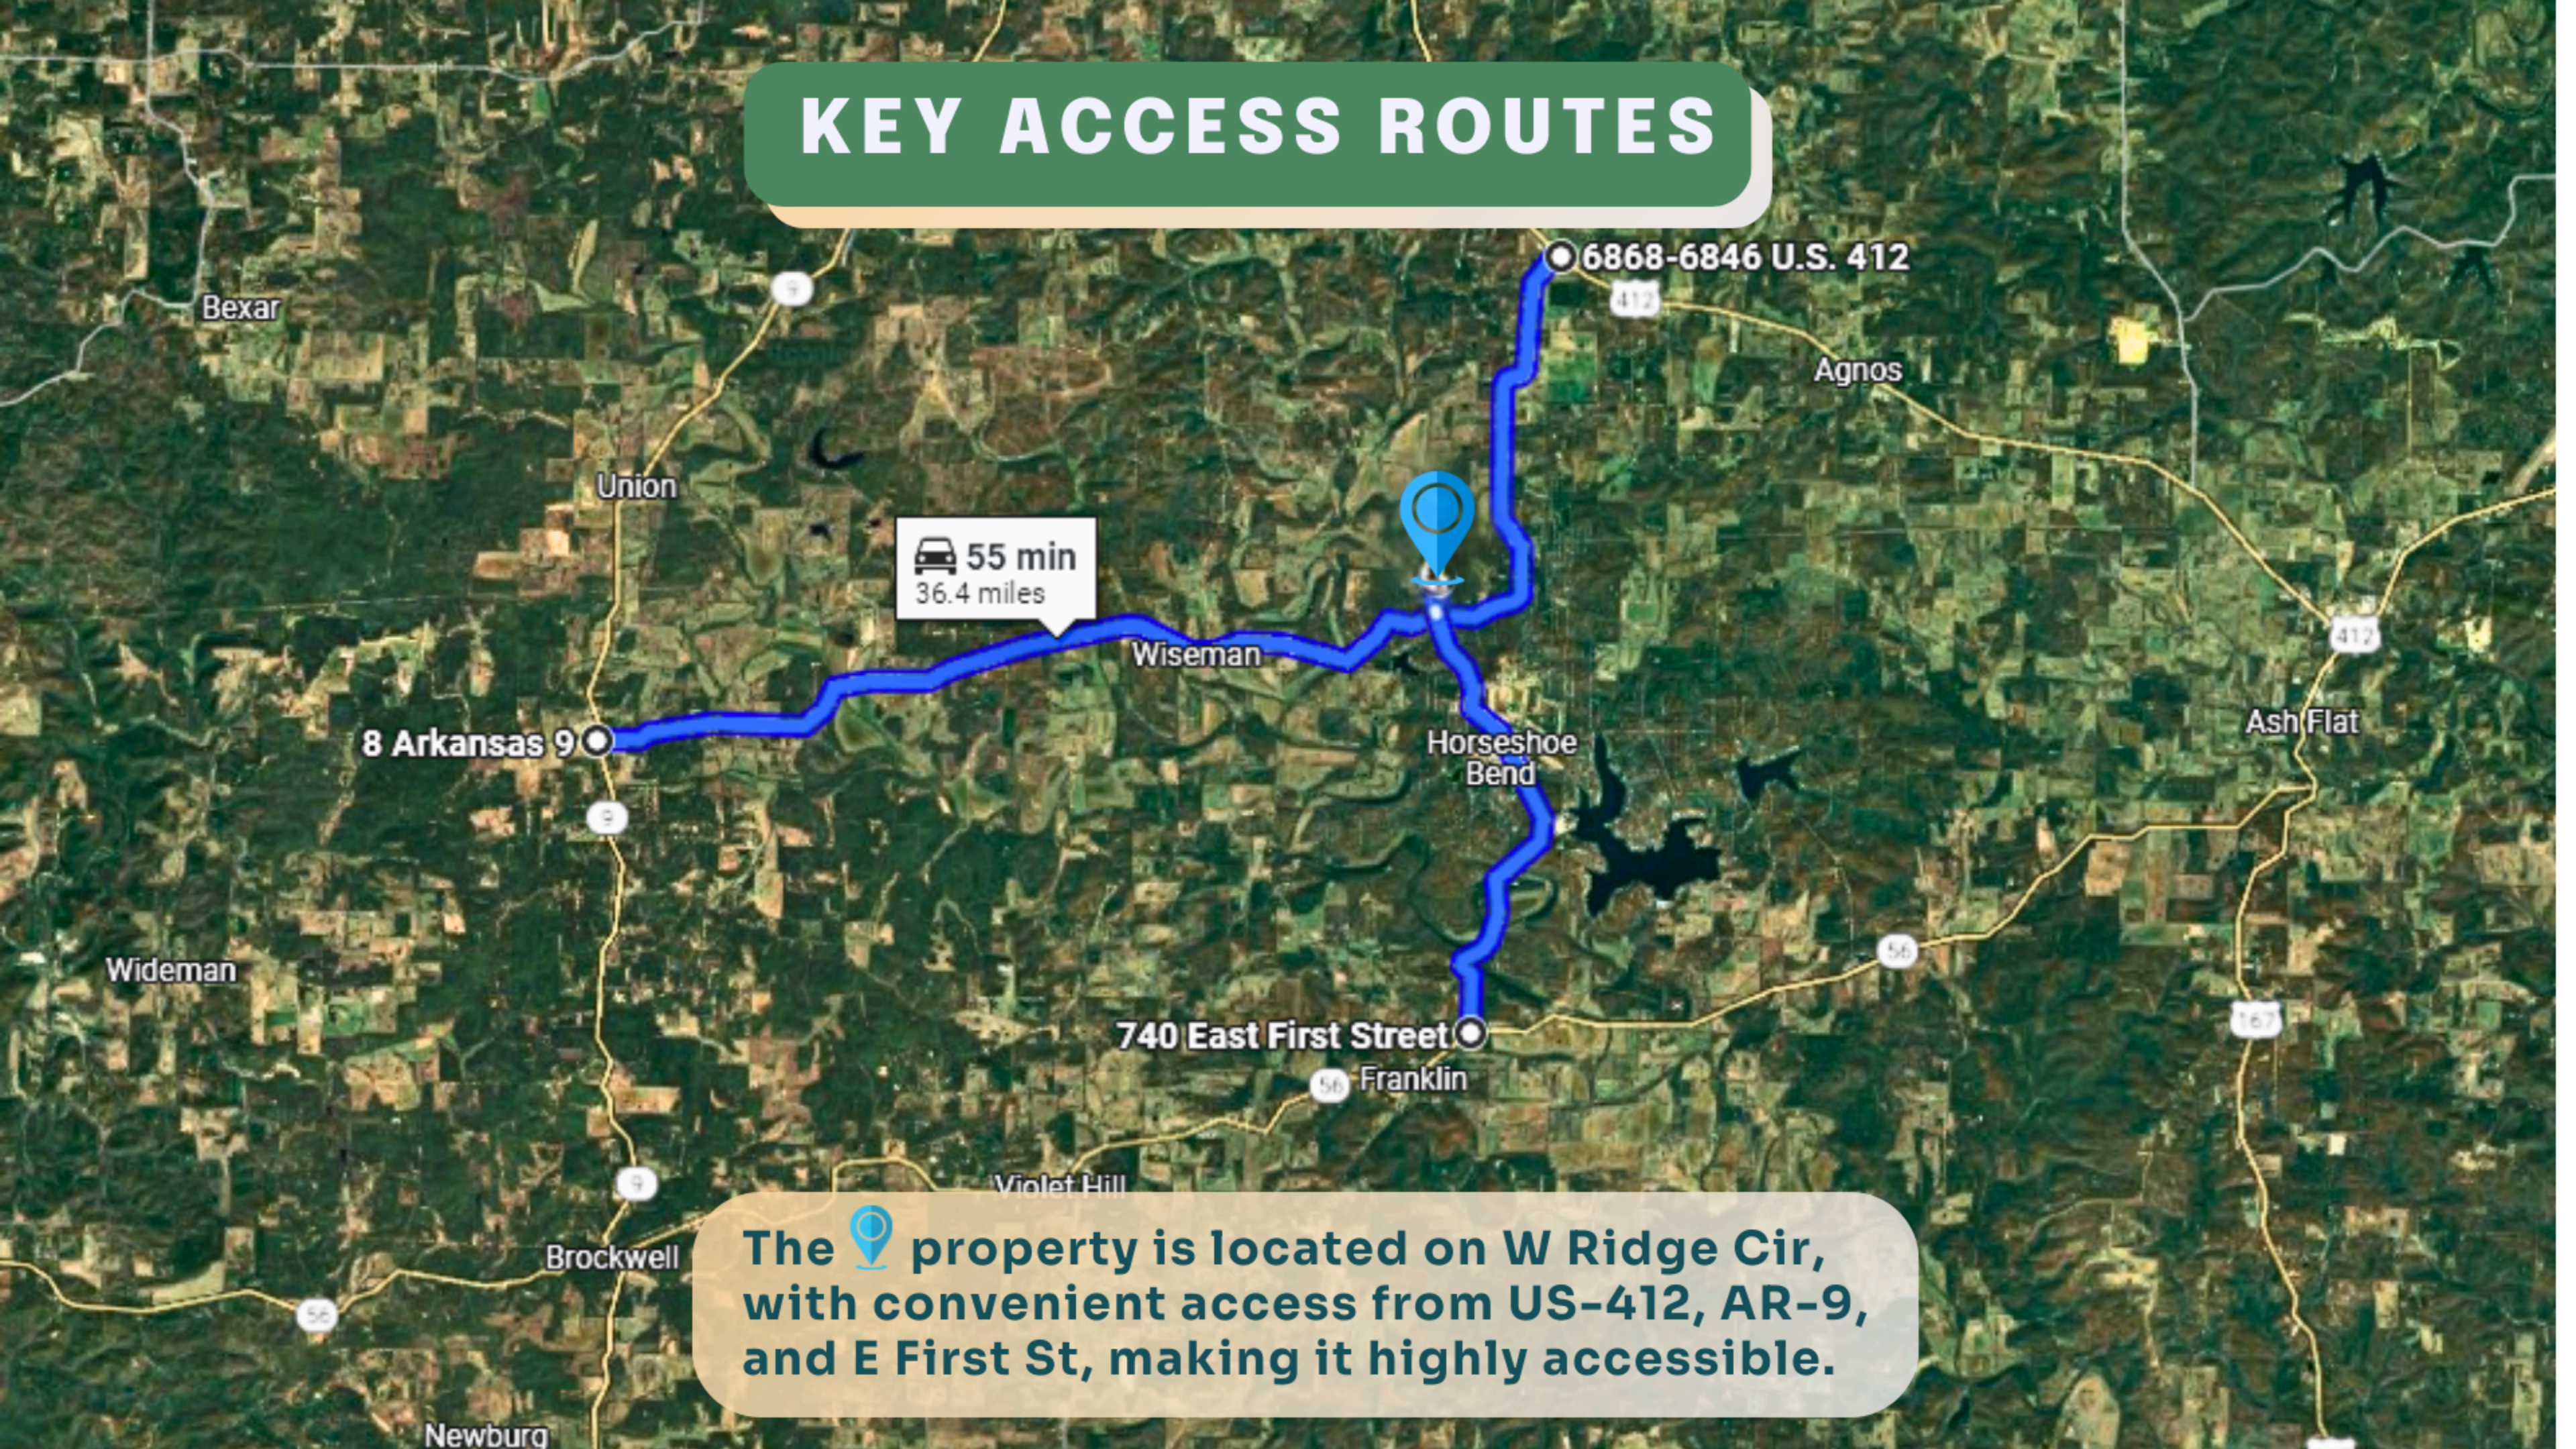

# TOWN VIEW

The Church of Jesus Christ of Latter...

Wiseman

Horseshoe Bend

Diamond Lake Boat Launch

Crown Lake Resort & Spa

Box Hound Marina Resort & RV Park

Crown Lake

# KEY ACCESS ROUTES

 55 min  
36.4 miles

The  property is located on W Ridge Cir, with convenient access from US-412, AR-9, and E First St, making it highly accessible.

# ROAD ACCESS TO THE PROPERTY

0.4 miles to the right is the property.  
The road is a cement pavement.