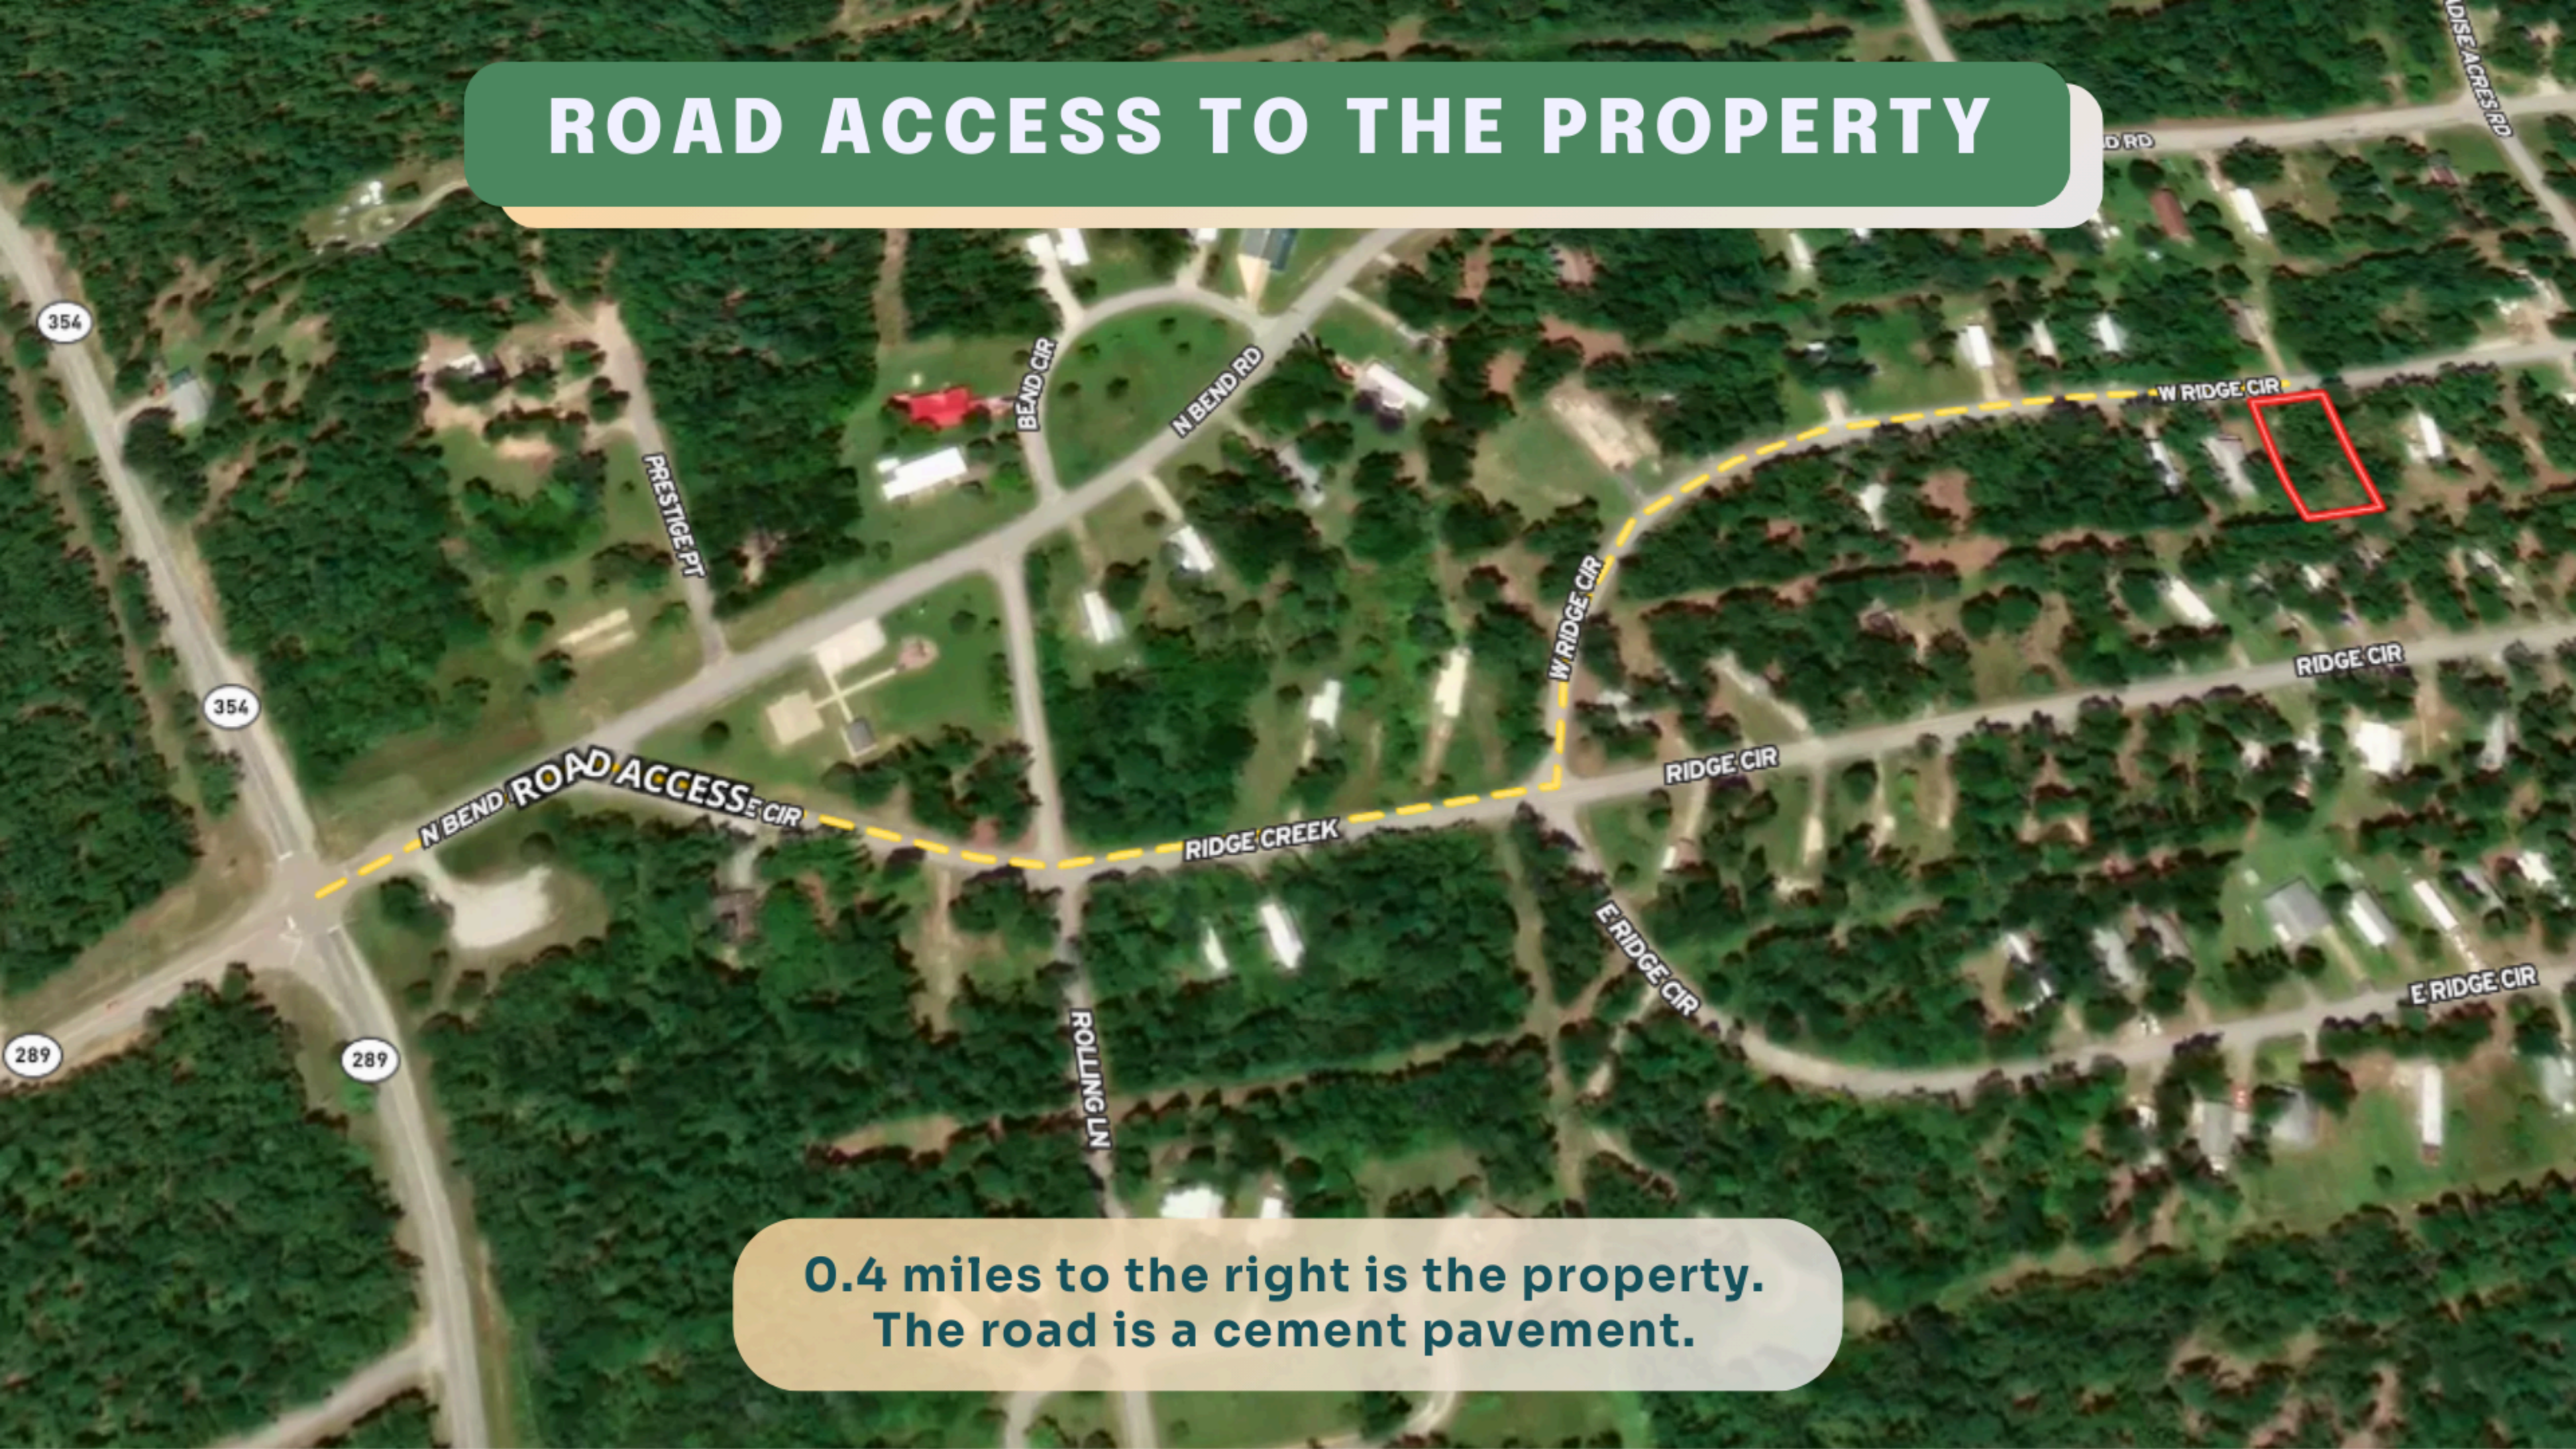

# TOWN VIEW

The Church of Jesus Christ of Latter...

Wiseman

Horseshoe Bend

Diamond Lake Boat Launch

Crown Lake Resort & Spa

Box Hound Marina Resort & RV Park

Crown Lake

# KEY ACCESS ROUTES

 55 min  
36.4 miles

The  property is located on W Ridge Cir, with convenient access from US-412, AR-9, and E First St, making it highly accessible.

# ROAD ACCESS TO THE PROPERTY

0.4 miles to the right is the property.  
The road is a cement pavement.