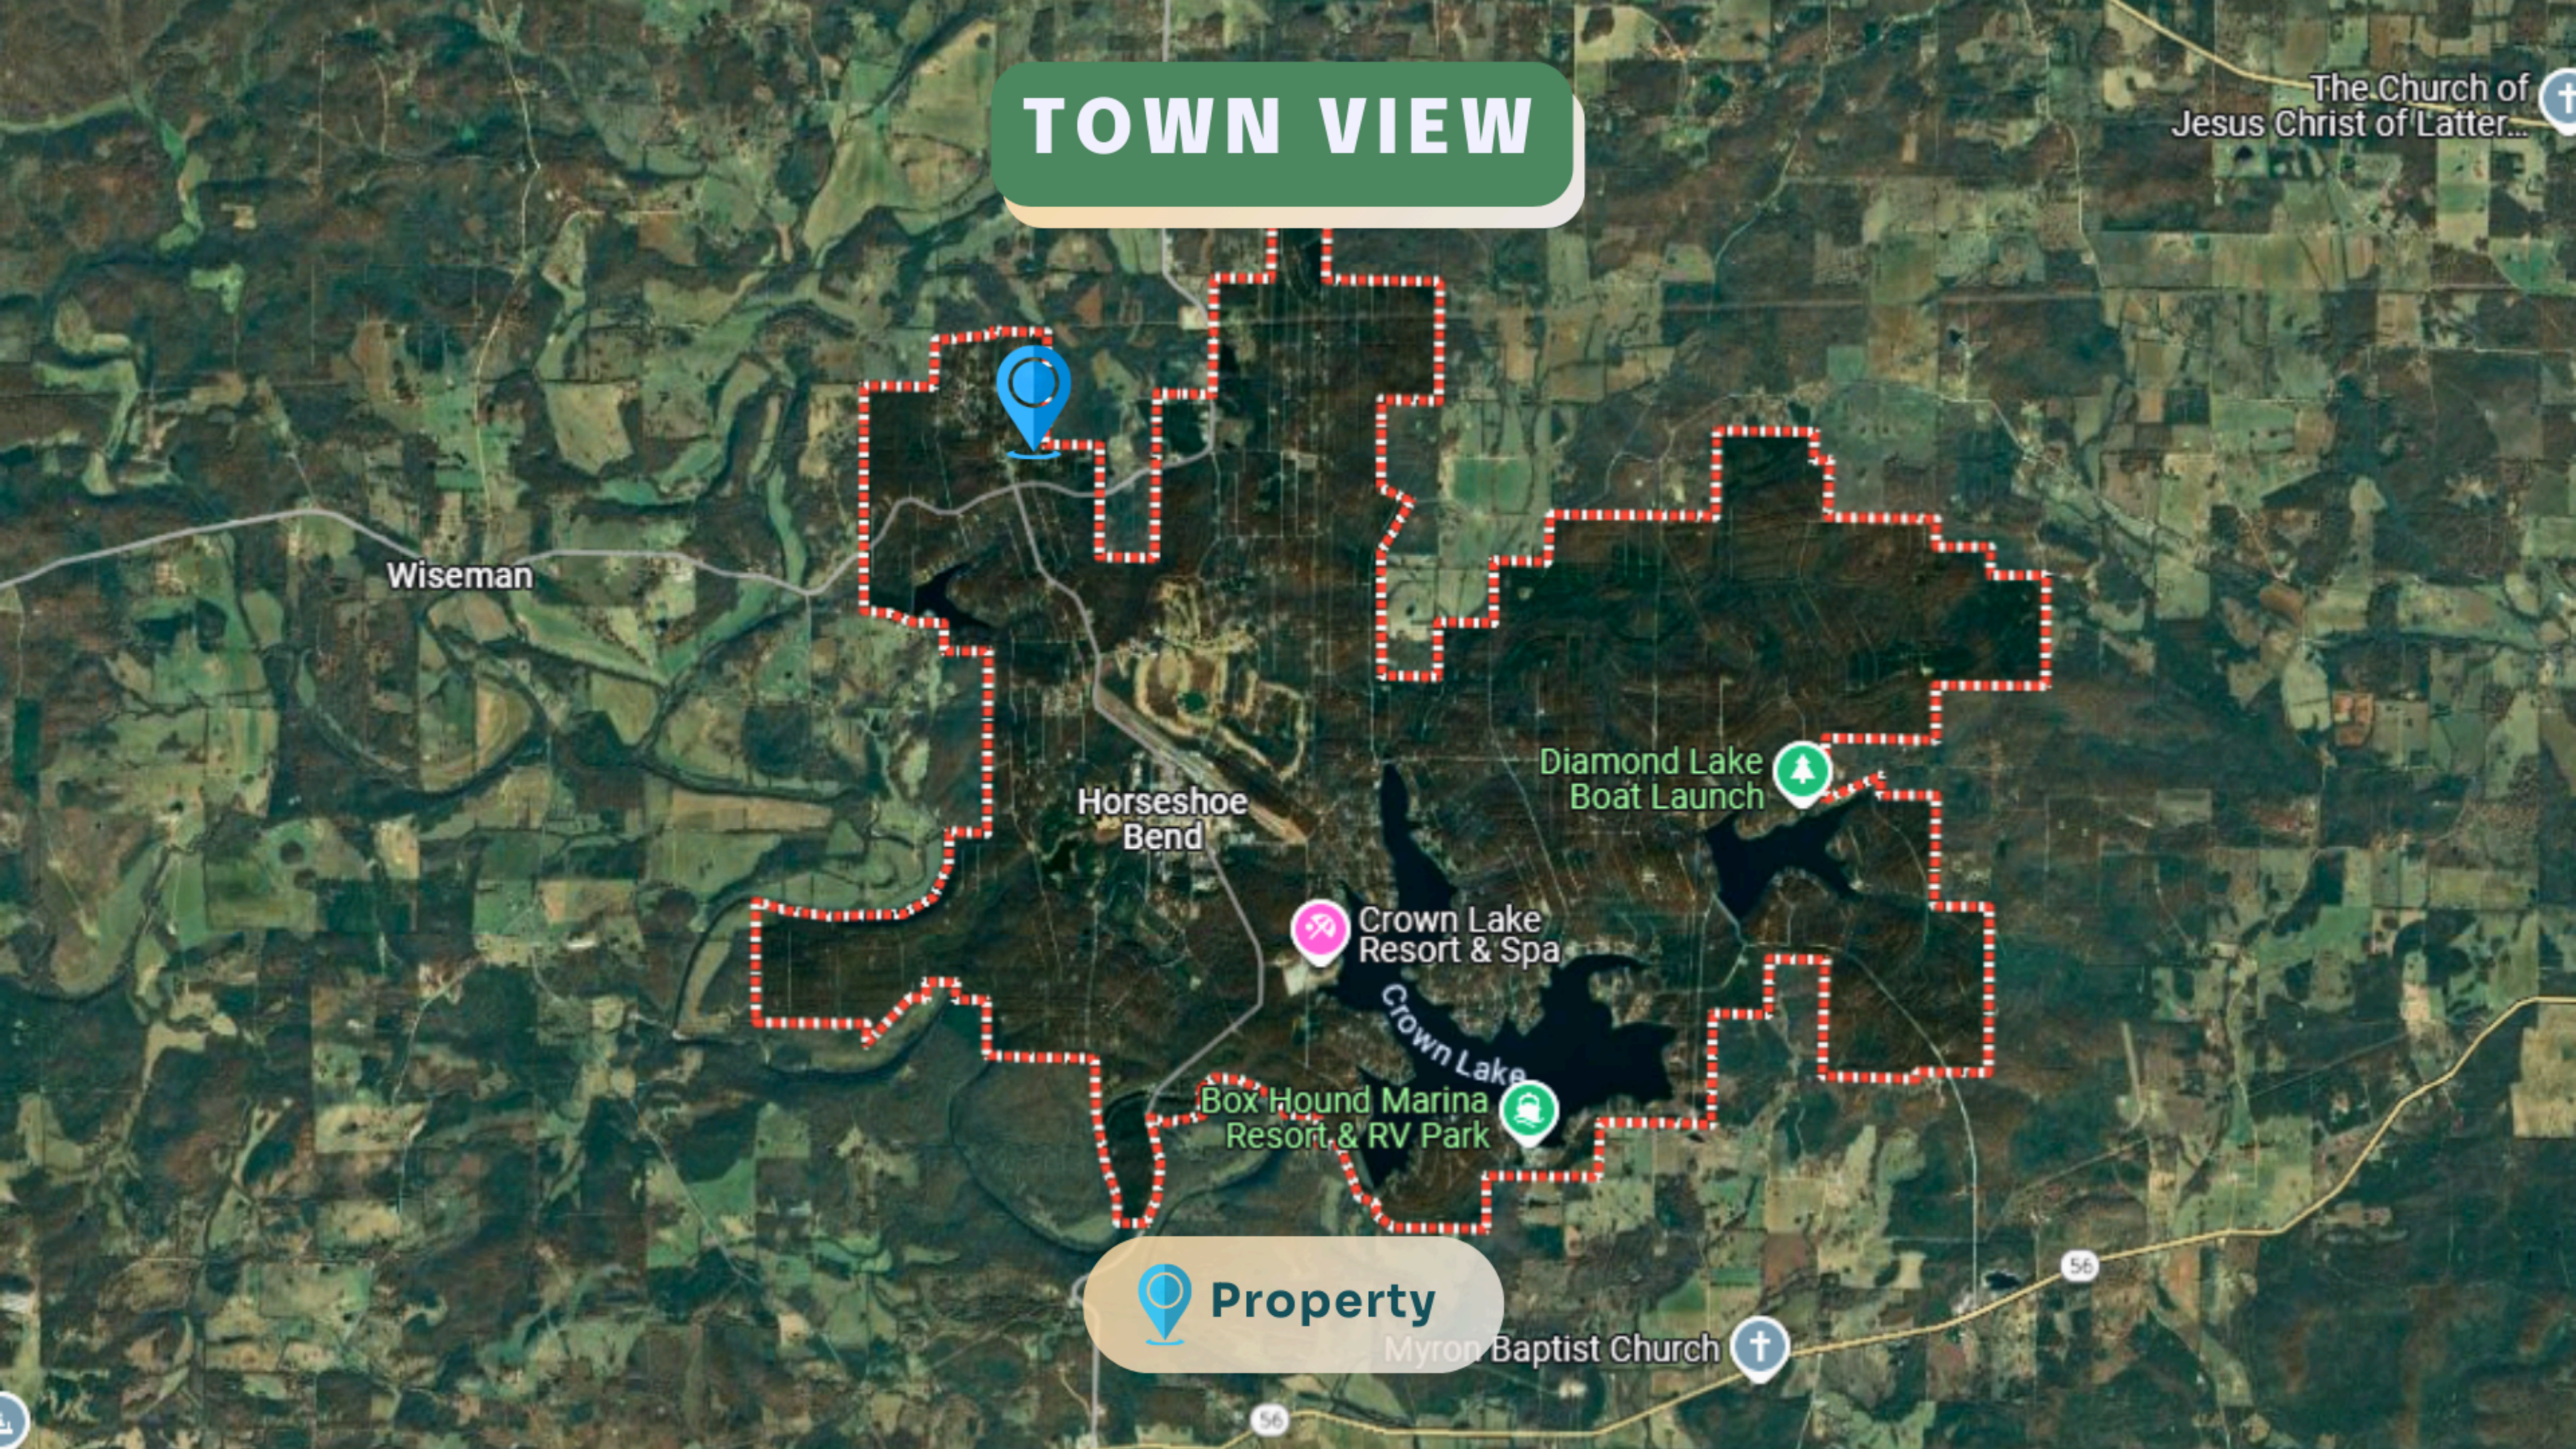

# TOWN VIEW

The Church of Jesus Christ of Latter...

Wiseman

Horseshoe Bend

Diamond Lake Boat Launch

Crown Lake Resort & Spa

Box Hound Marina Resort & RV Park

Crown Lake

Myron Baptist Church

 **Property**

# KEY ACCESS ROUTES

 55 min  
36.4 miles

The  property is located on W Ridge Cir, with convenient access from US-412, AR-9, and E First St, making it highly accessible.

# ROAD ACCESS TO THE PROPERTY

0.4 miles to the right is the property.  
The road is a cement pavement.