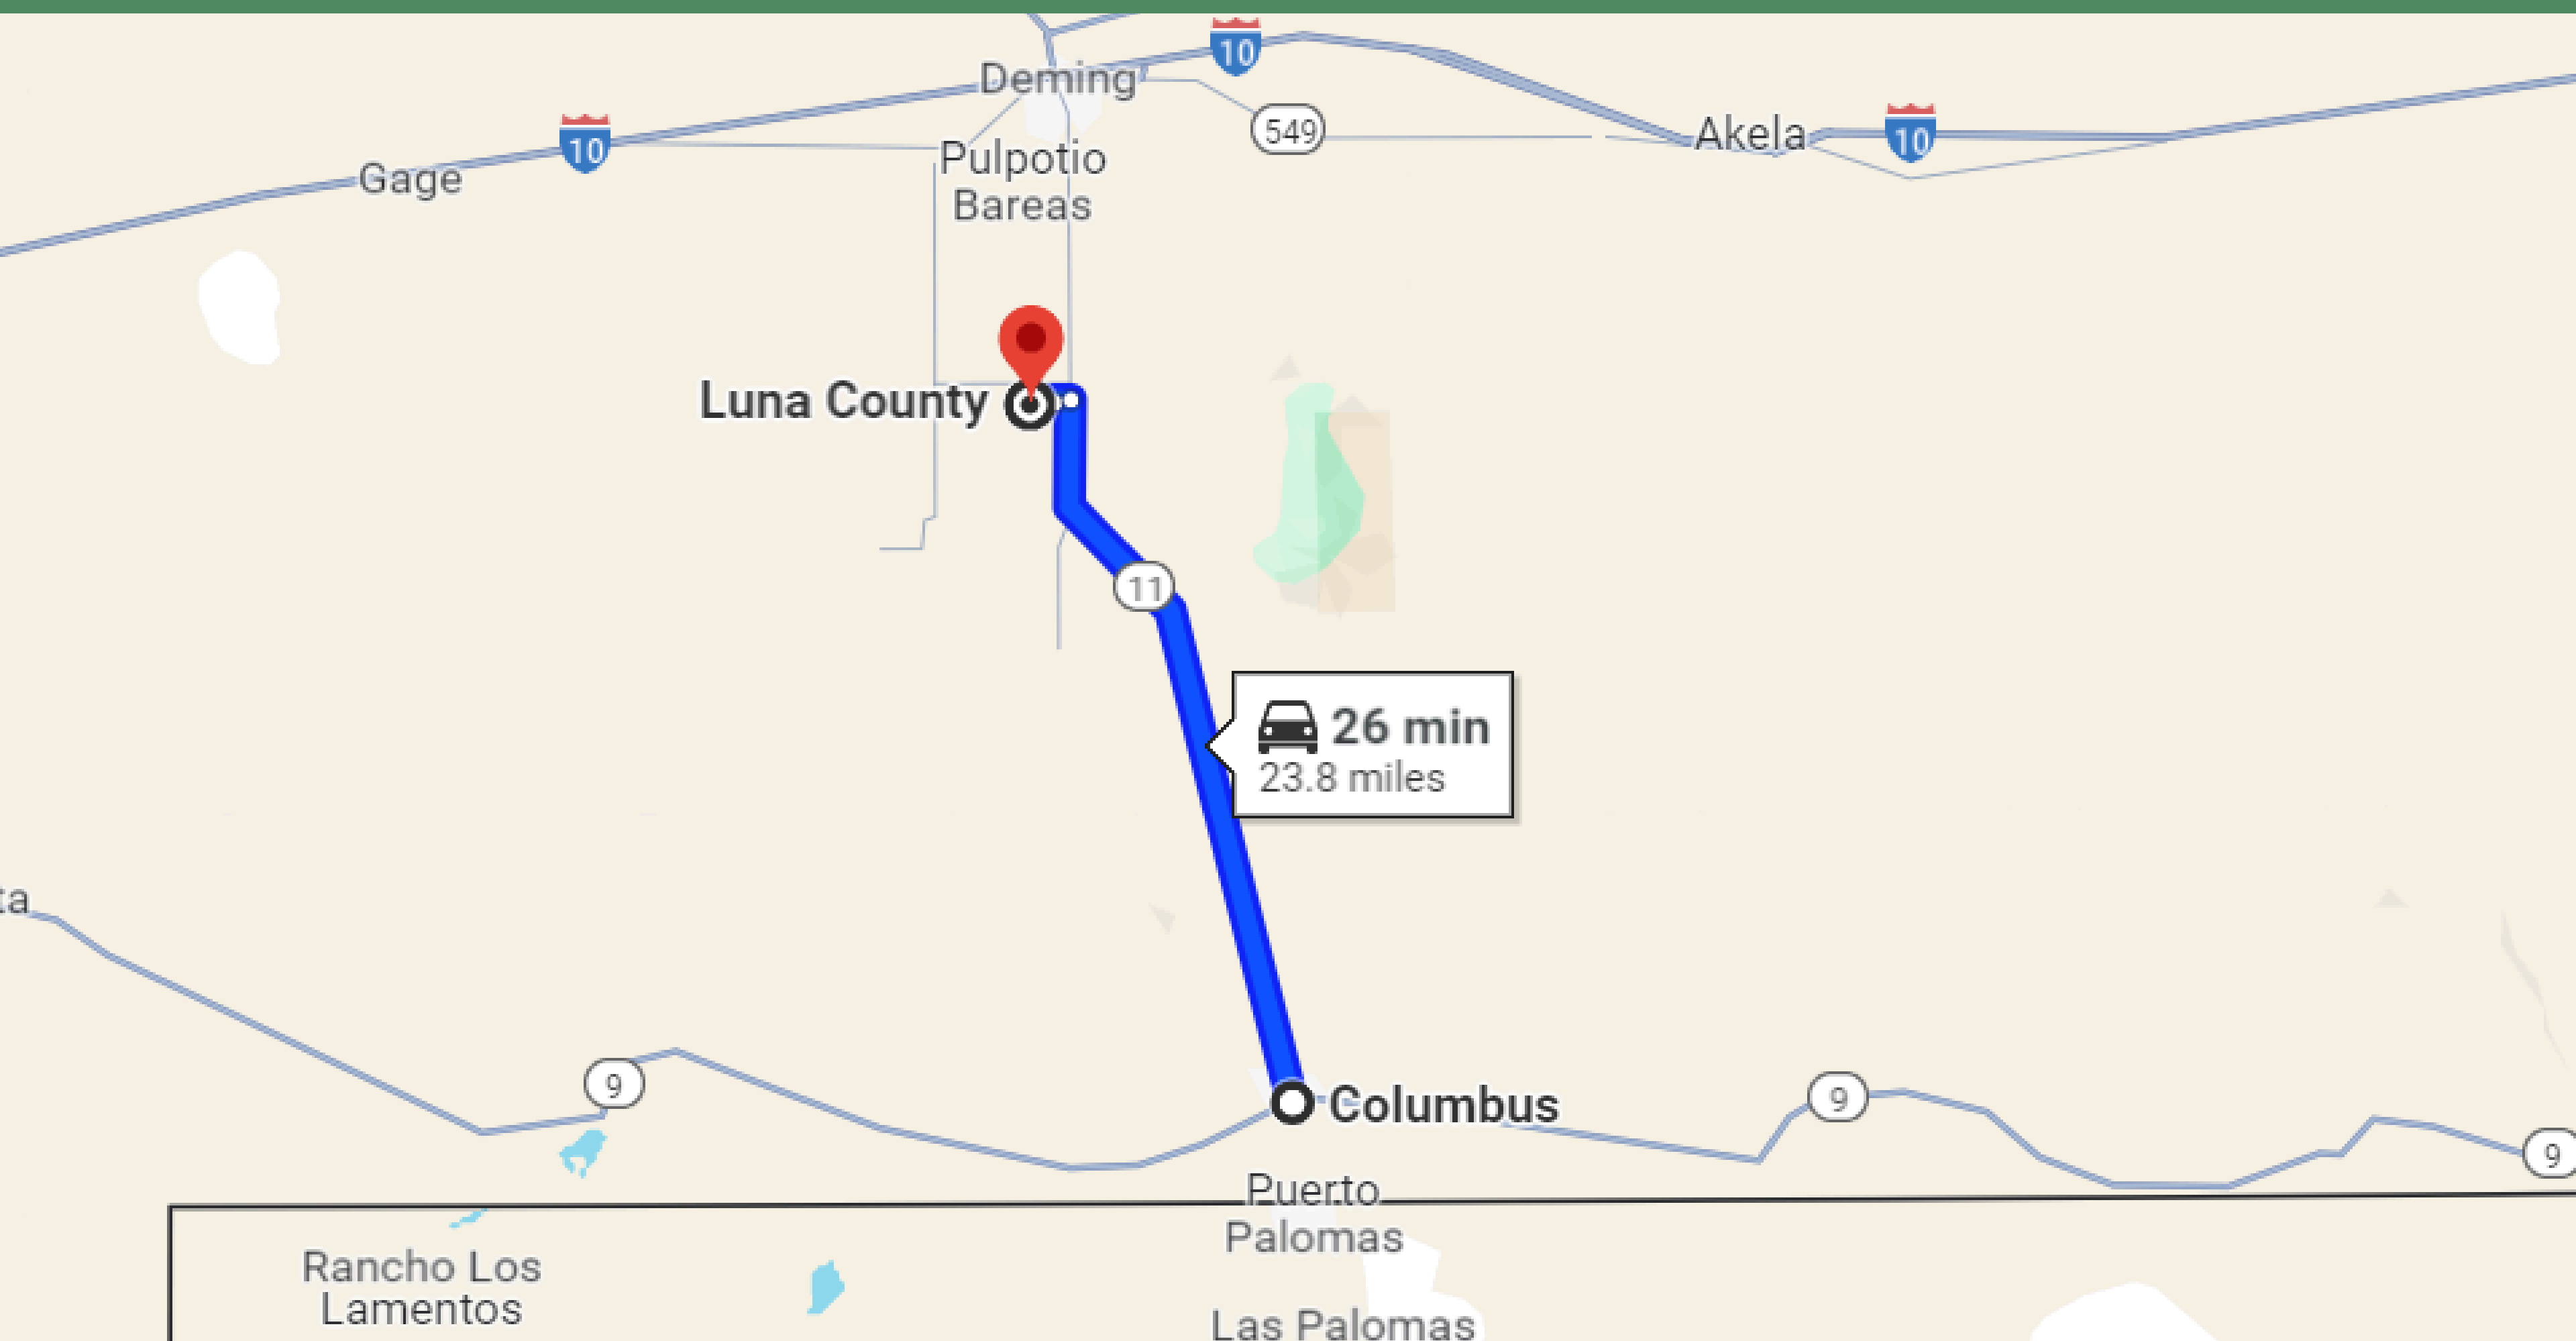

# 1.5 HRS DRIVE TO EL PASO

# 26-MINUTE DRIVE TO COLUMBUS TOWN

# 16-MINUTE DRIVE TO DEMING TOWN

# 1 HR DRIVE TO LAS CRUCES TOWN