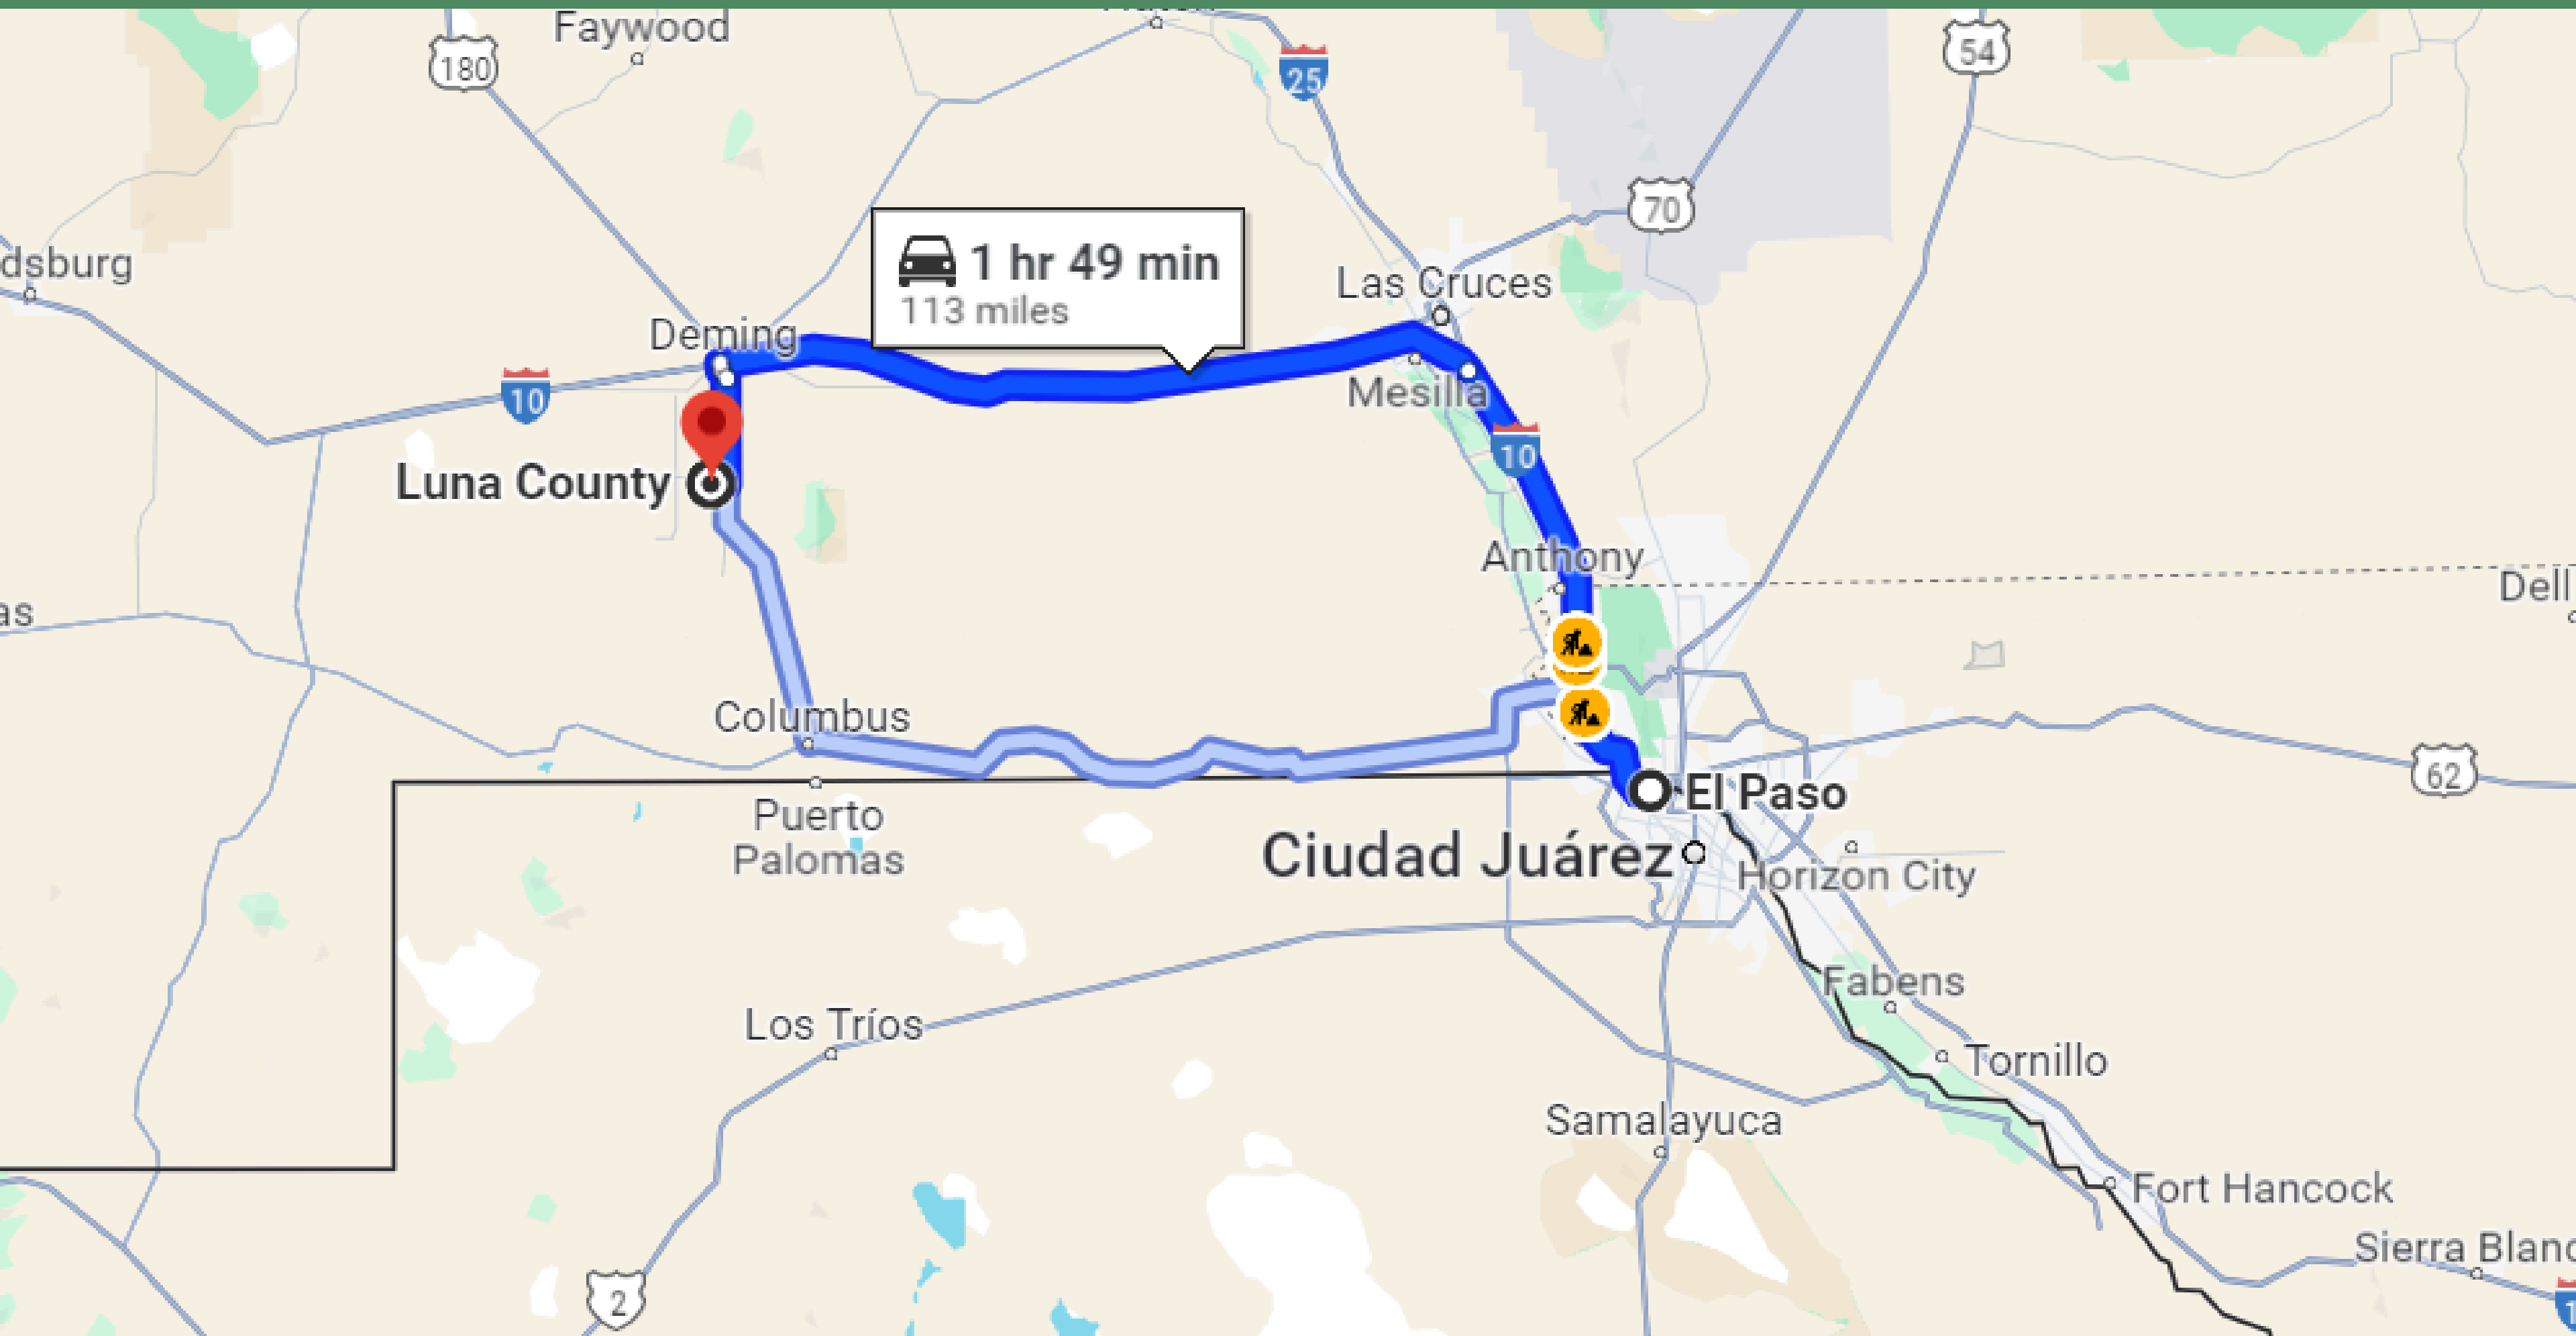

# 1.5 HRS DRIVE TO EL PASO

# 26-MINUTE DRIVE TO COLUMBUS TOWN

# 16-MINUTE DRIVE TO DEMING TOWN

# 1 HR DRIVE TO LAS CRUCES TOWN