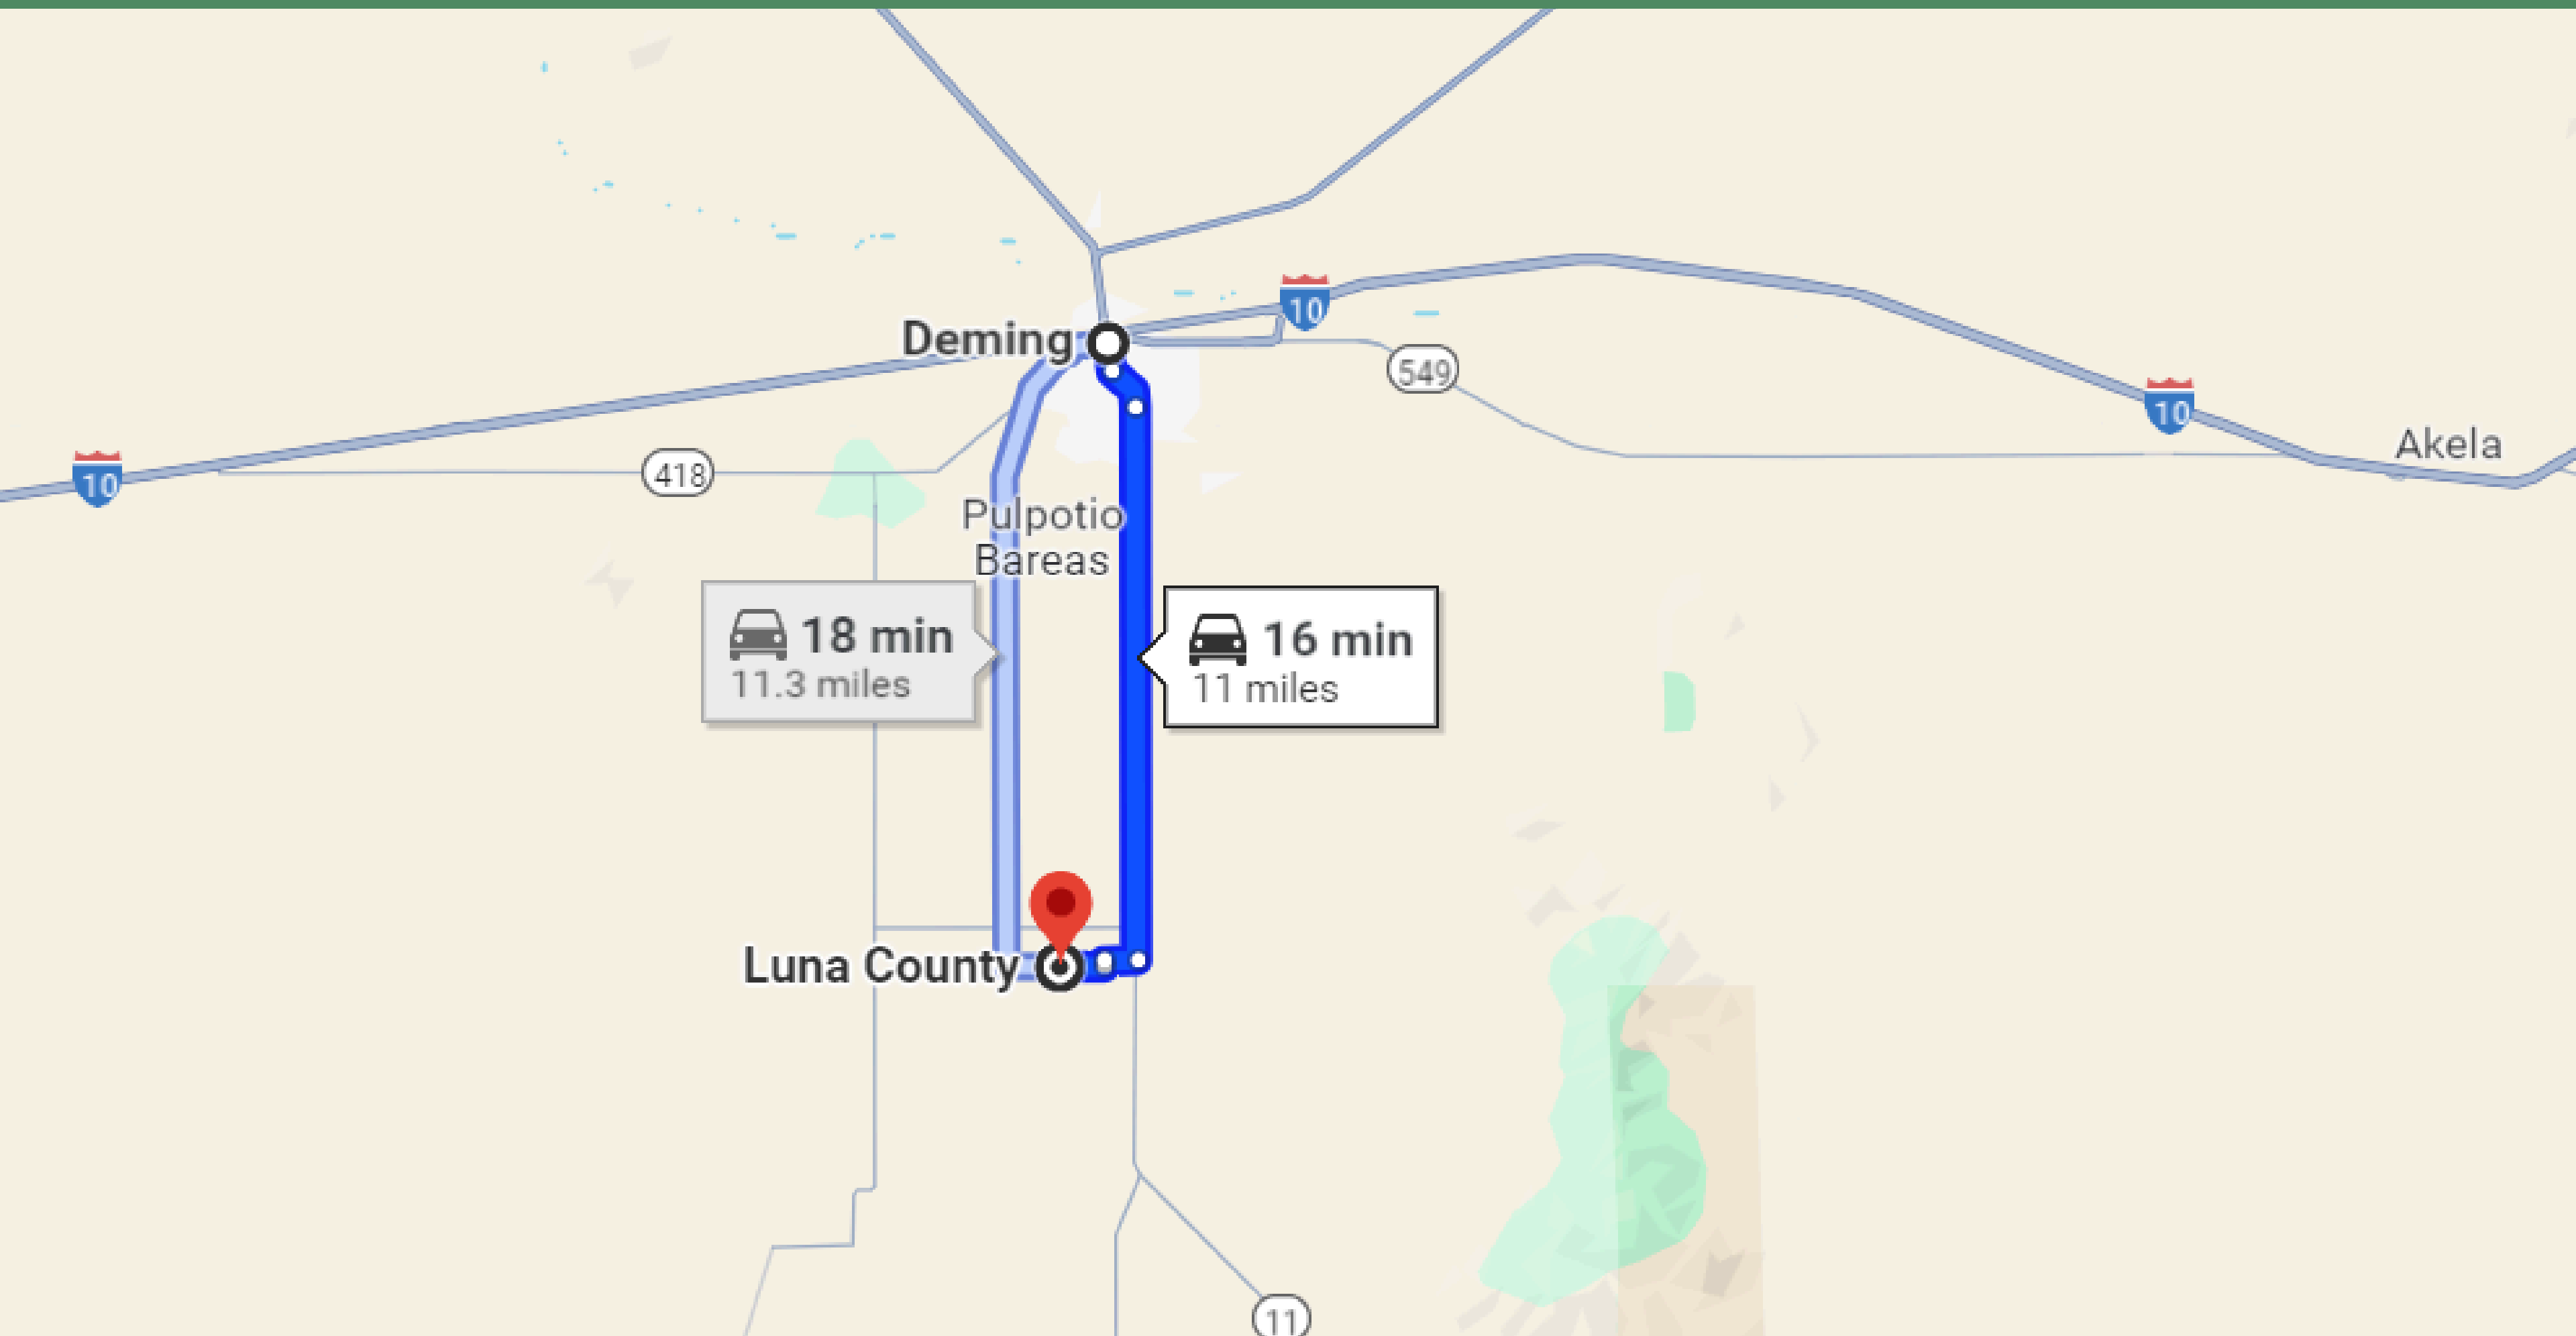

# 1.5 HRS DRIVE TO EL PASO

# 26-MINUTE DRIVE TO COLUMBUS TOWN

# 16-MINUTE DRIVE TO DEMING TOWN

# 1 HR DRIVE TO LAS CRUCES TOWN