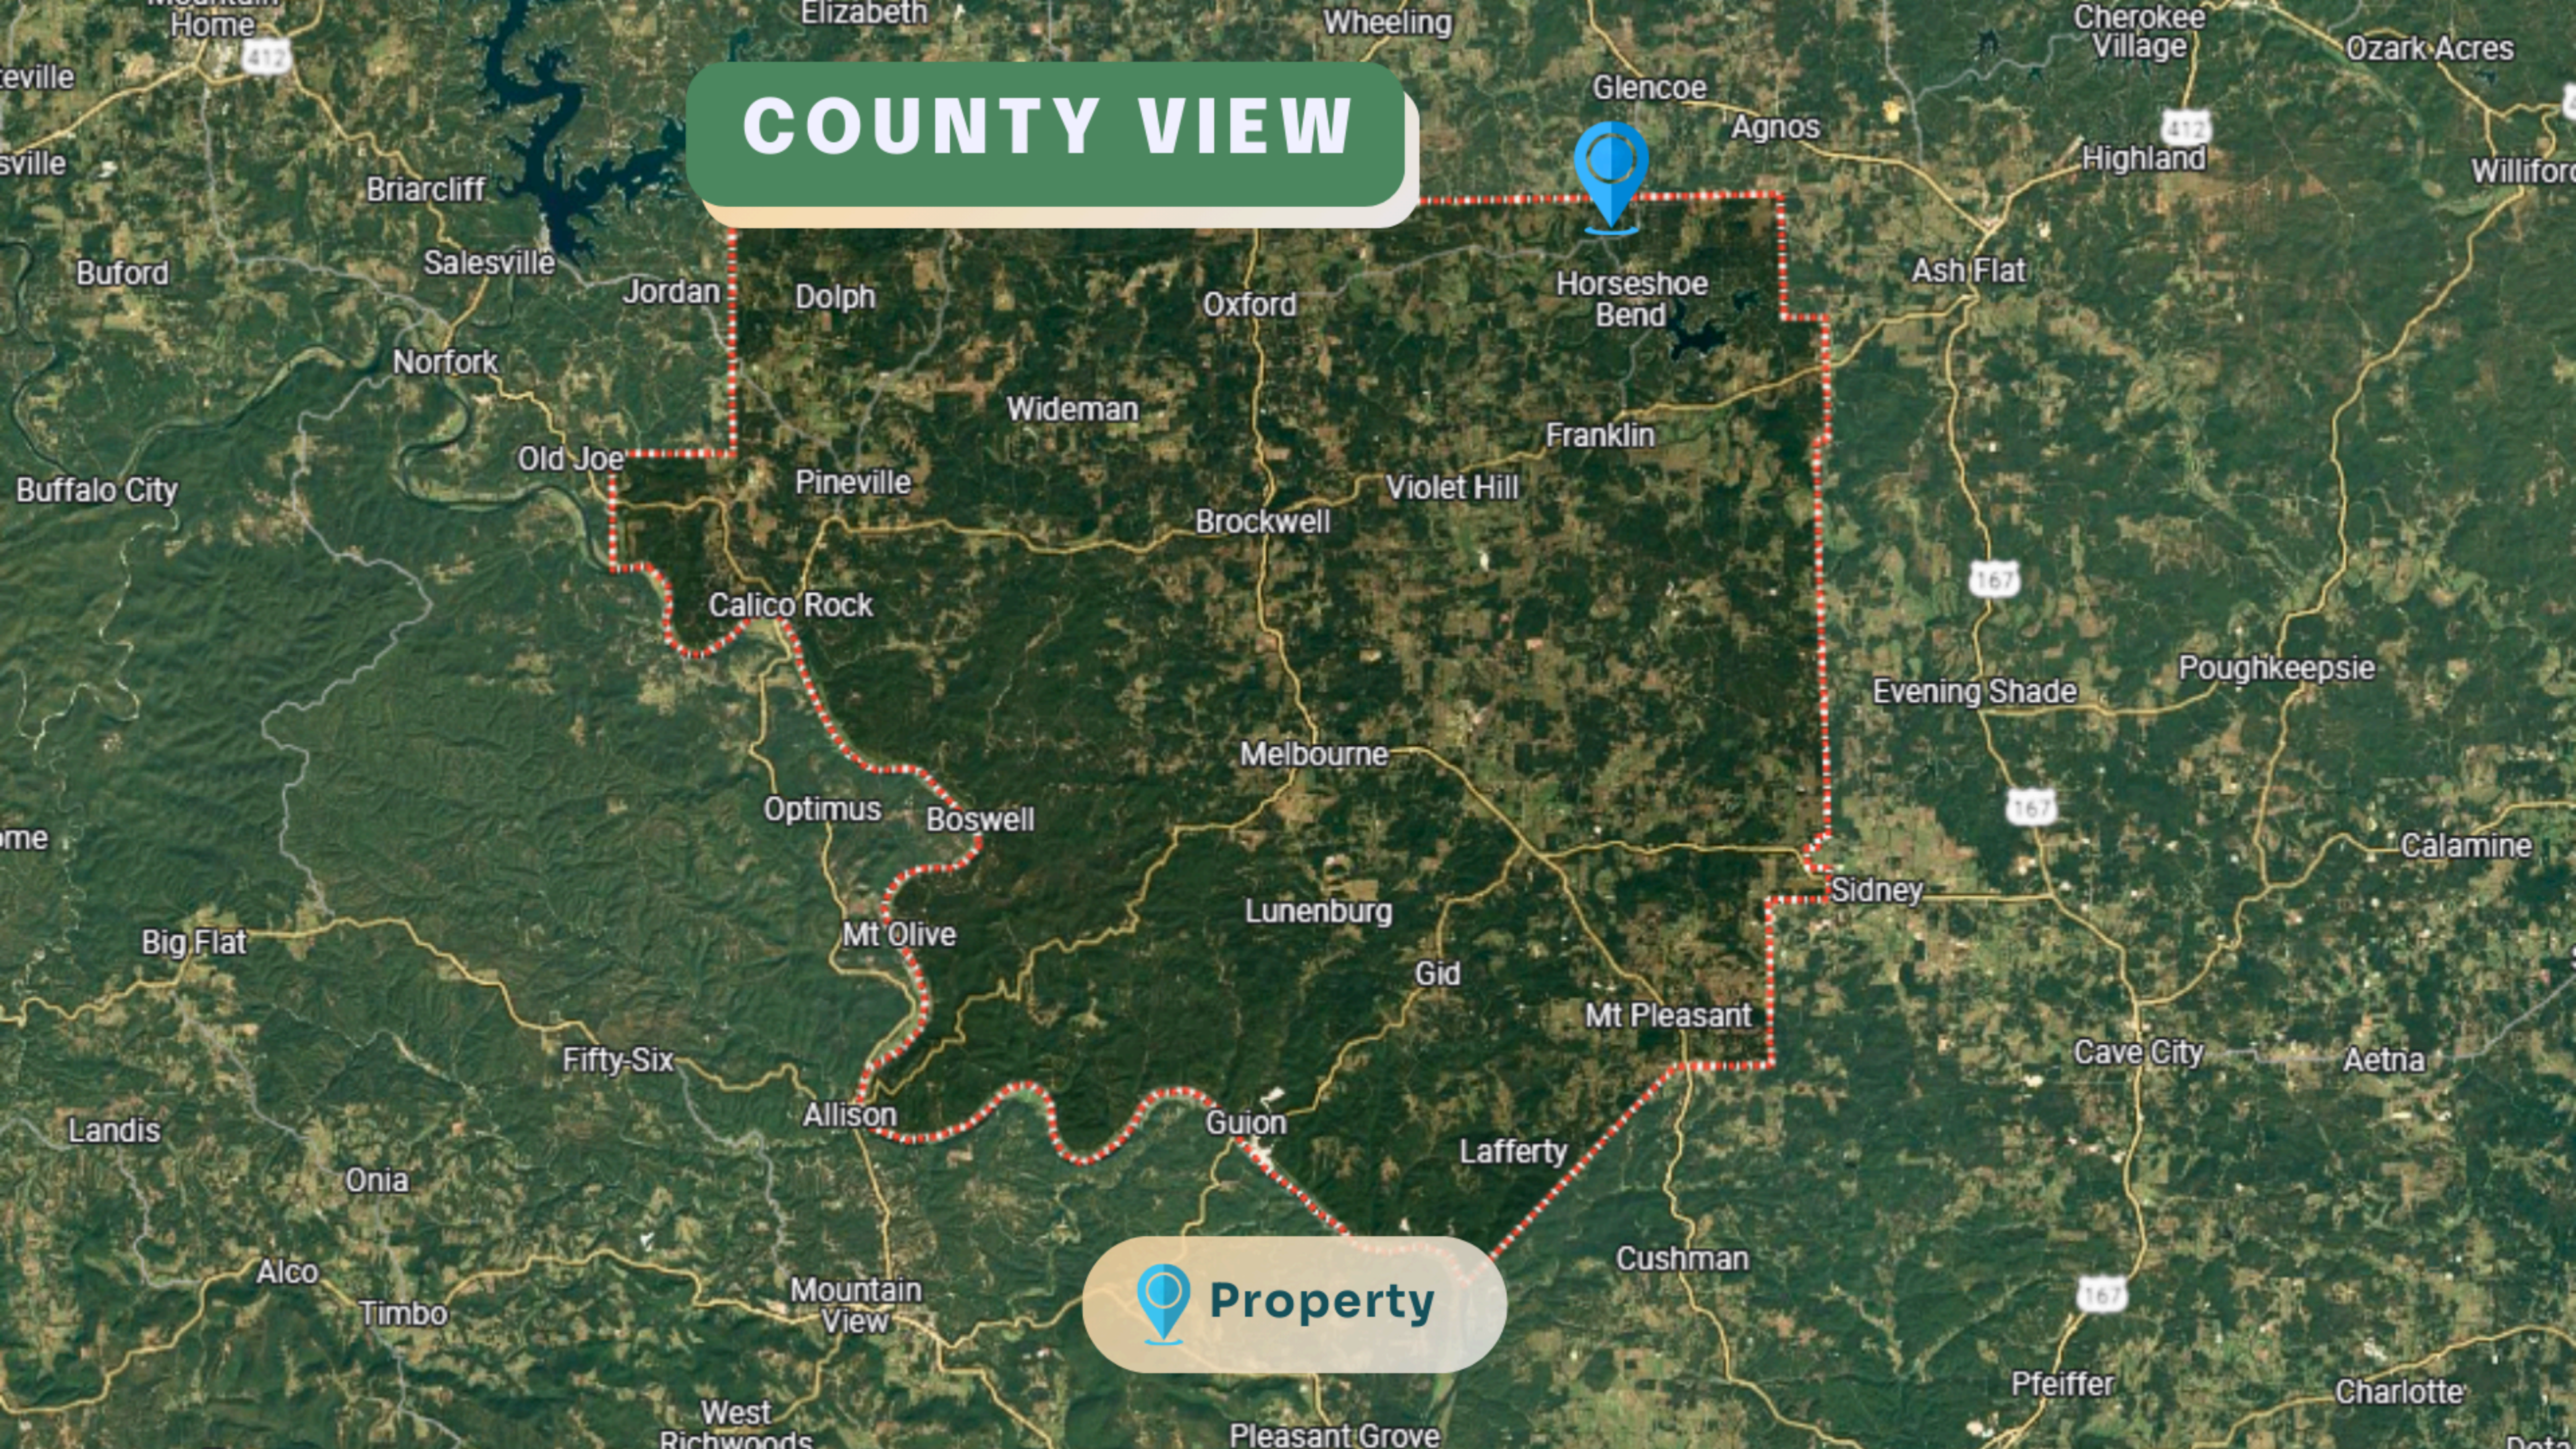

TOWN VIEW

The Church of Jesus Christ of Latter...

Wiseman

Horseshoe Bend

Diamond Lake Boat Launch

Crown Lake Resort & Spa

Box Hound Marina Resort & RV Park

Crown Lake

Myron Baptist Church

 **Property**

56

56

COUNTY VIEW

 **Property**

KEY ACCESS ROUTES

This  property is located on East Ridge Circle, offering convenient access via South Bend Drive, US Hi-way 412, and US Hi-way 9, making it highly accessible.

ROAD ACCESS TO THE PROPERTY

- 0.3 miles to the right is the property.
- The road is in cement pavement condition

DRIVING DIRECTIONS

Head north on 3rd St for 0.1 mi, then right on Commerce St for 256 ft. Turn left onto AR-289 N for 1.6 mi. Continue on N Bend Dr for 249 ft, then right on Ridge Cir for 0.2 mi. Turn right onto E Ridge Cir. The  property is on the right.