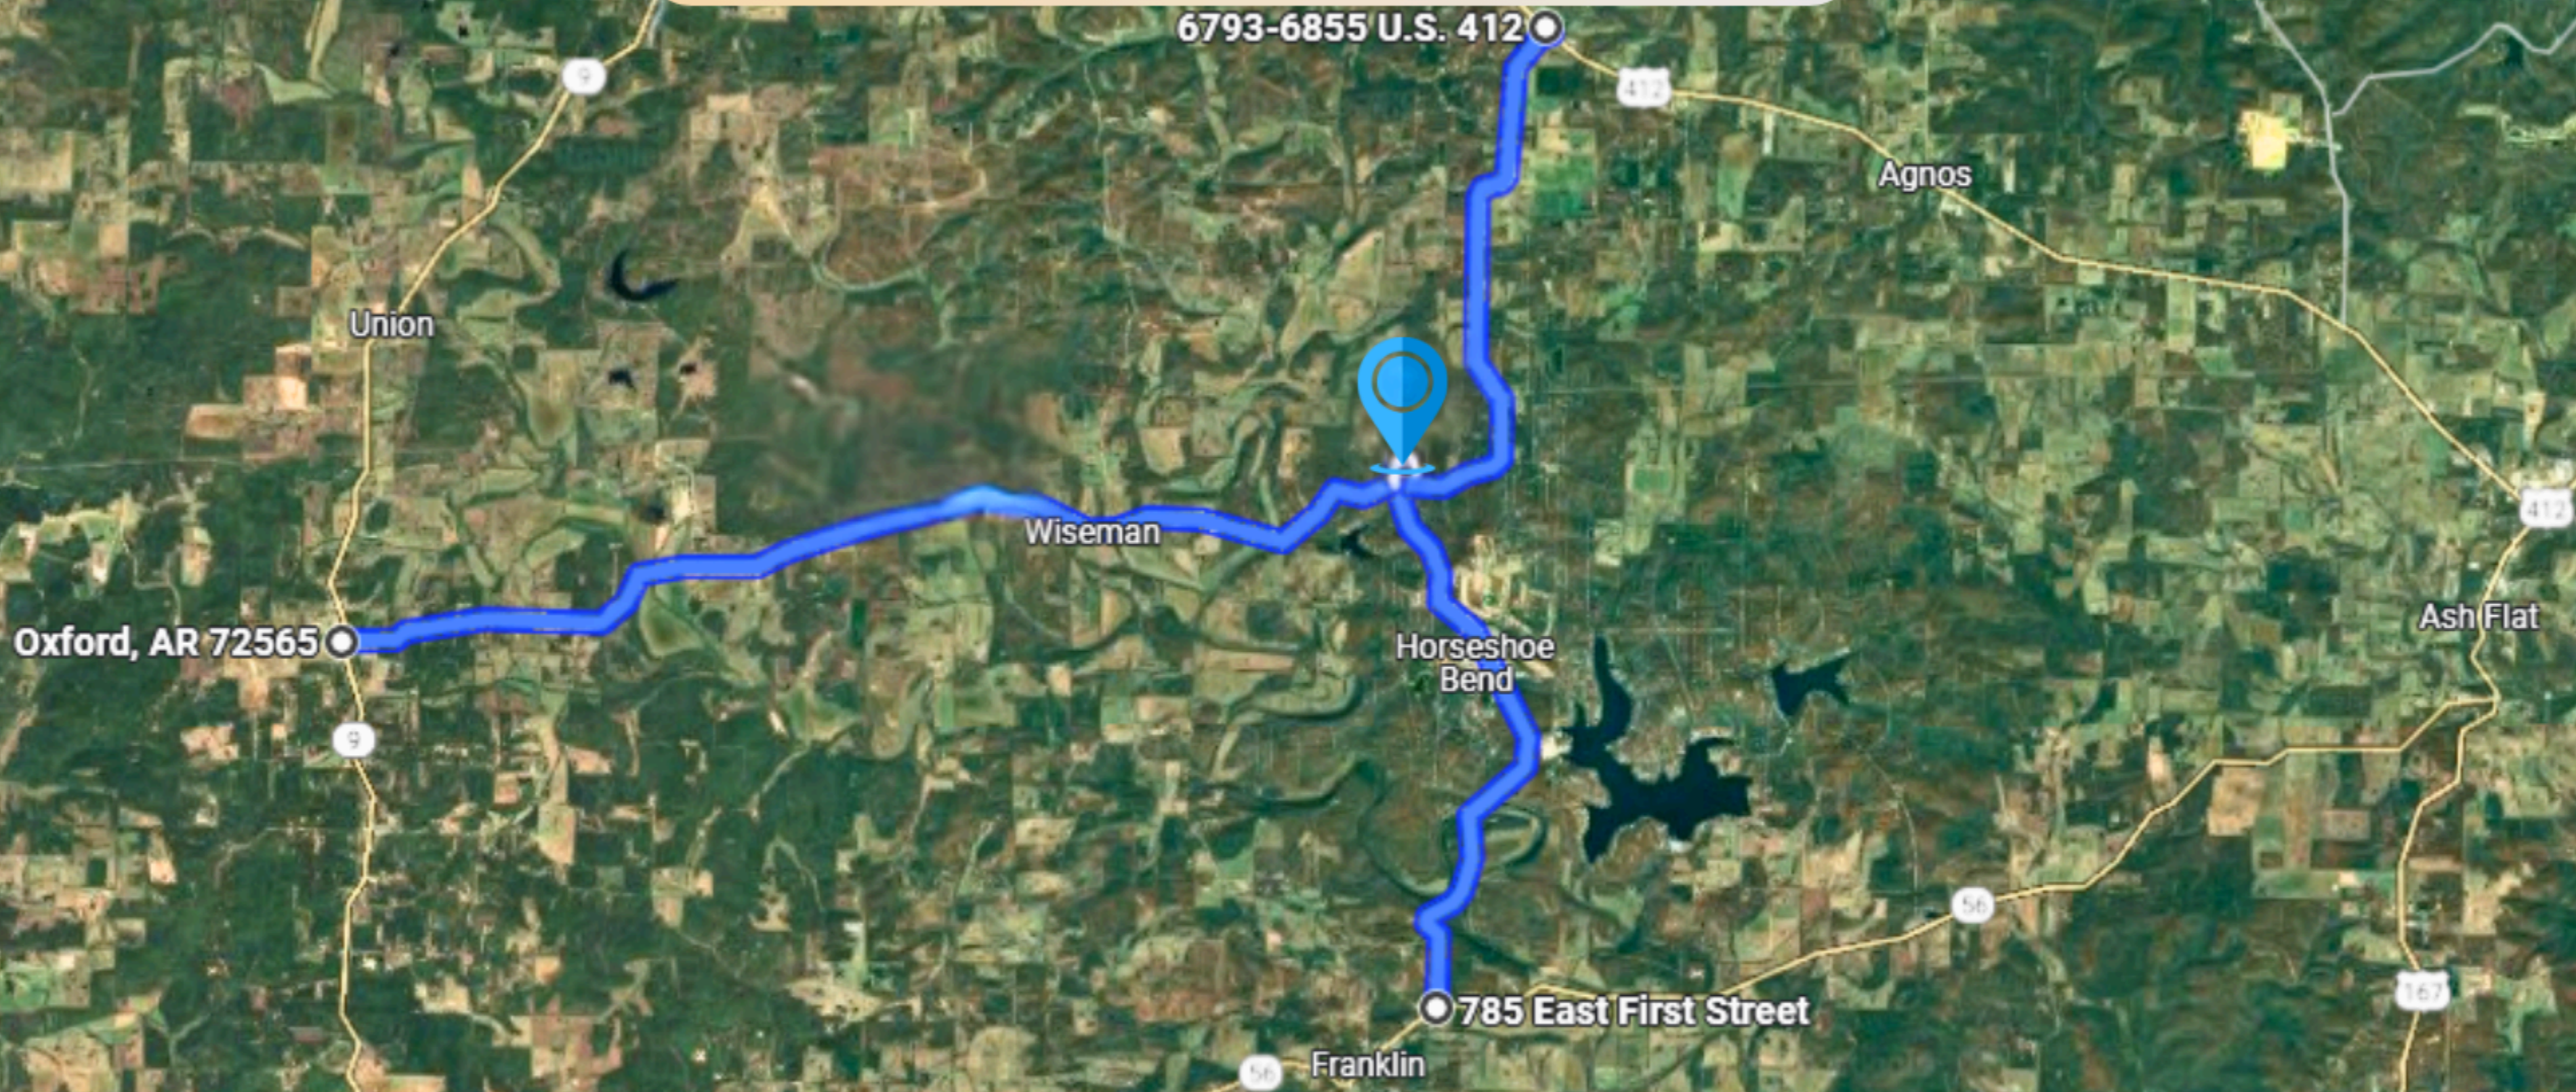

TOWN VIEW

The Church of Jesus Christ of Latter...

Wiseman

Horseshoe Bend

Diamond Lake Boat Launch

Crown Lake Resort & Spa

Box Hound Marina Resort & RV Park

Crown Lake

Myron Baptist Church

 **Property**

56

56

COUNTY VIEW

 **Property**

KEY ACCESS ROUTES

This  property is located on East Ridge Circle, offering convenient access via South Bend Drive, US Hi-way 412, and US Hi-way 9, making it highly accessible.

ROAD ACCESS TO THE PROPERTY

- 0.3 miles to the right is the property.
- The road is in cement pavement condition

DRIVING DIRECTIONS

Head north on 3rd St for 0.1 mi, then right on Commerce St for 256 ft. Turn left onto AR-289 N for 1.6 mi. Continue on N Bend Dr for 249 ft, then right on Ridge Cir for 0.2 mi. Turn right onto E Ridge Cir. The  property is on the right.