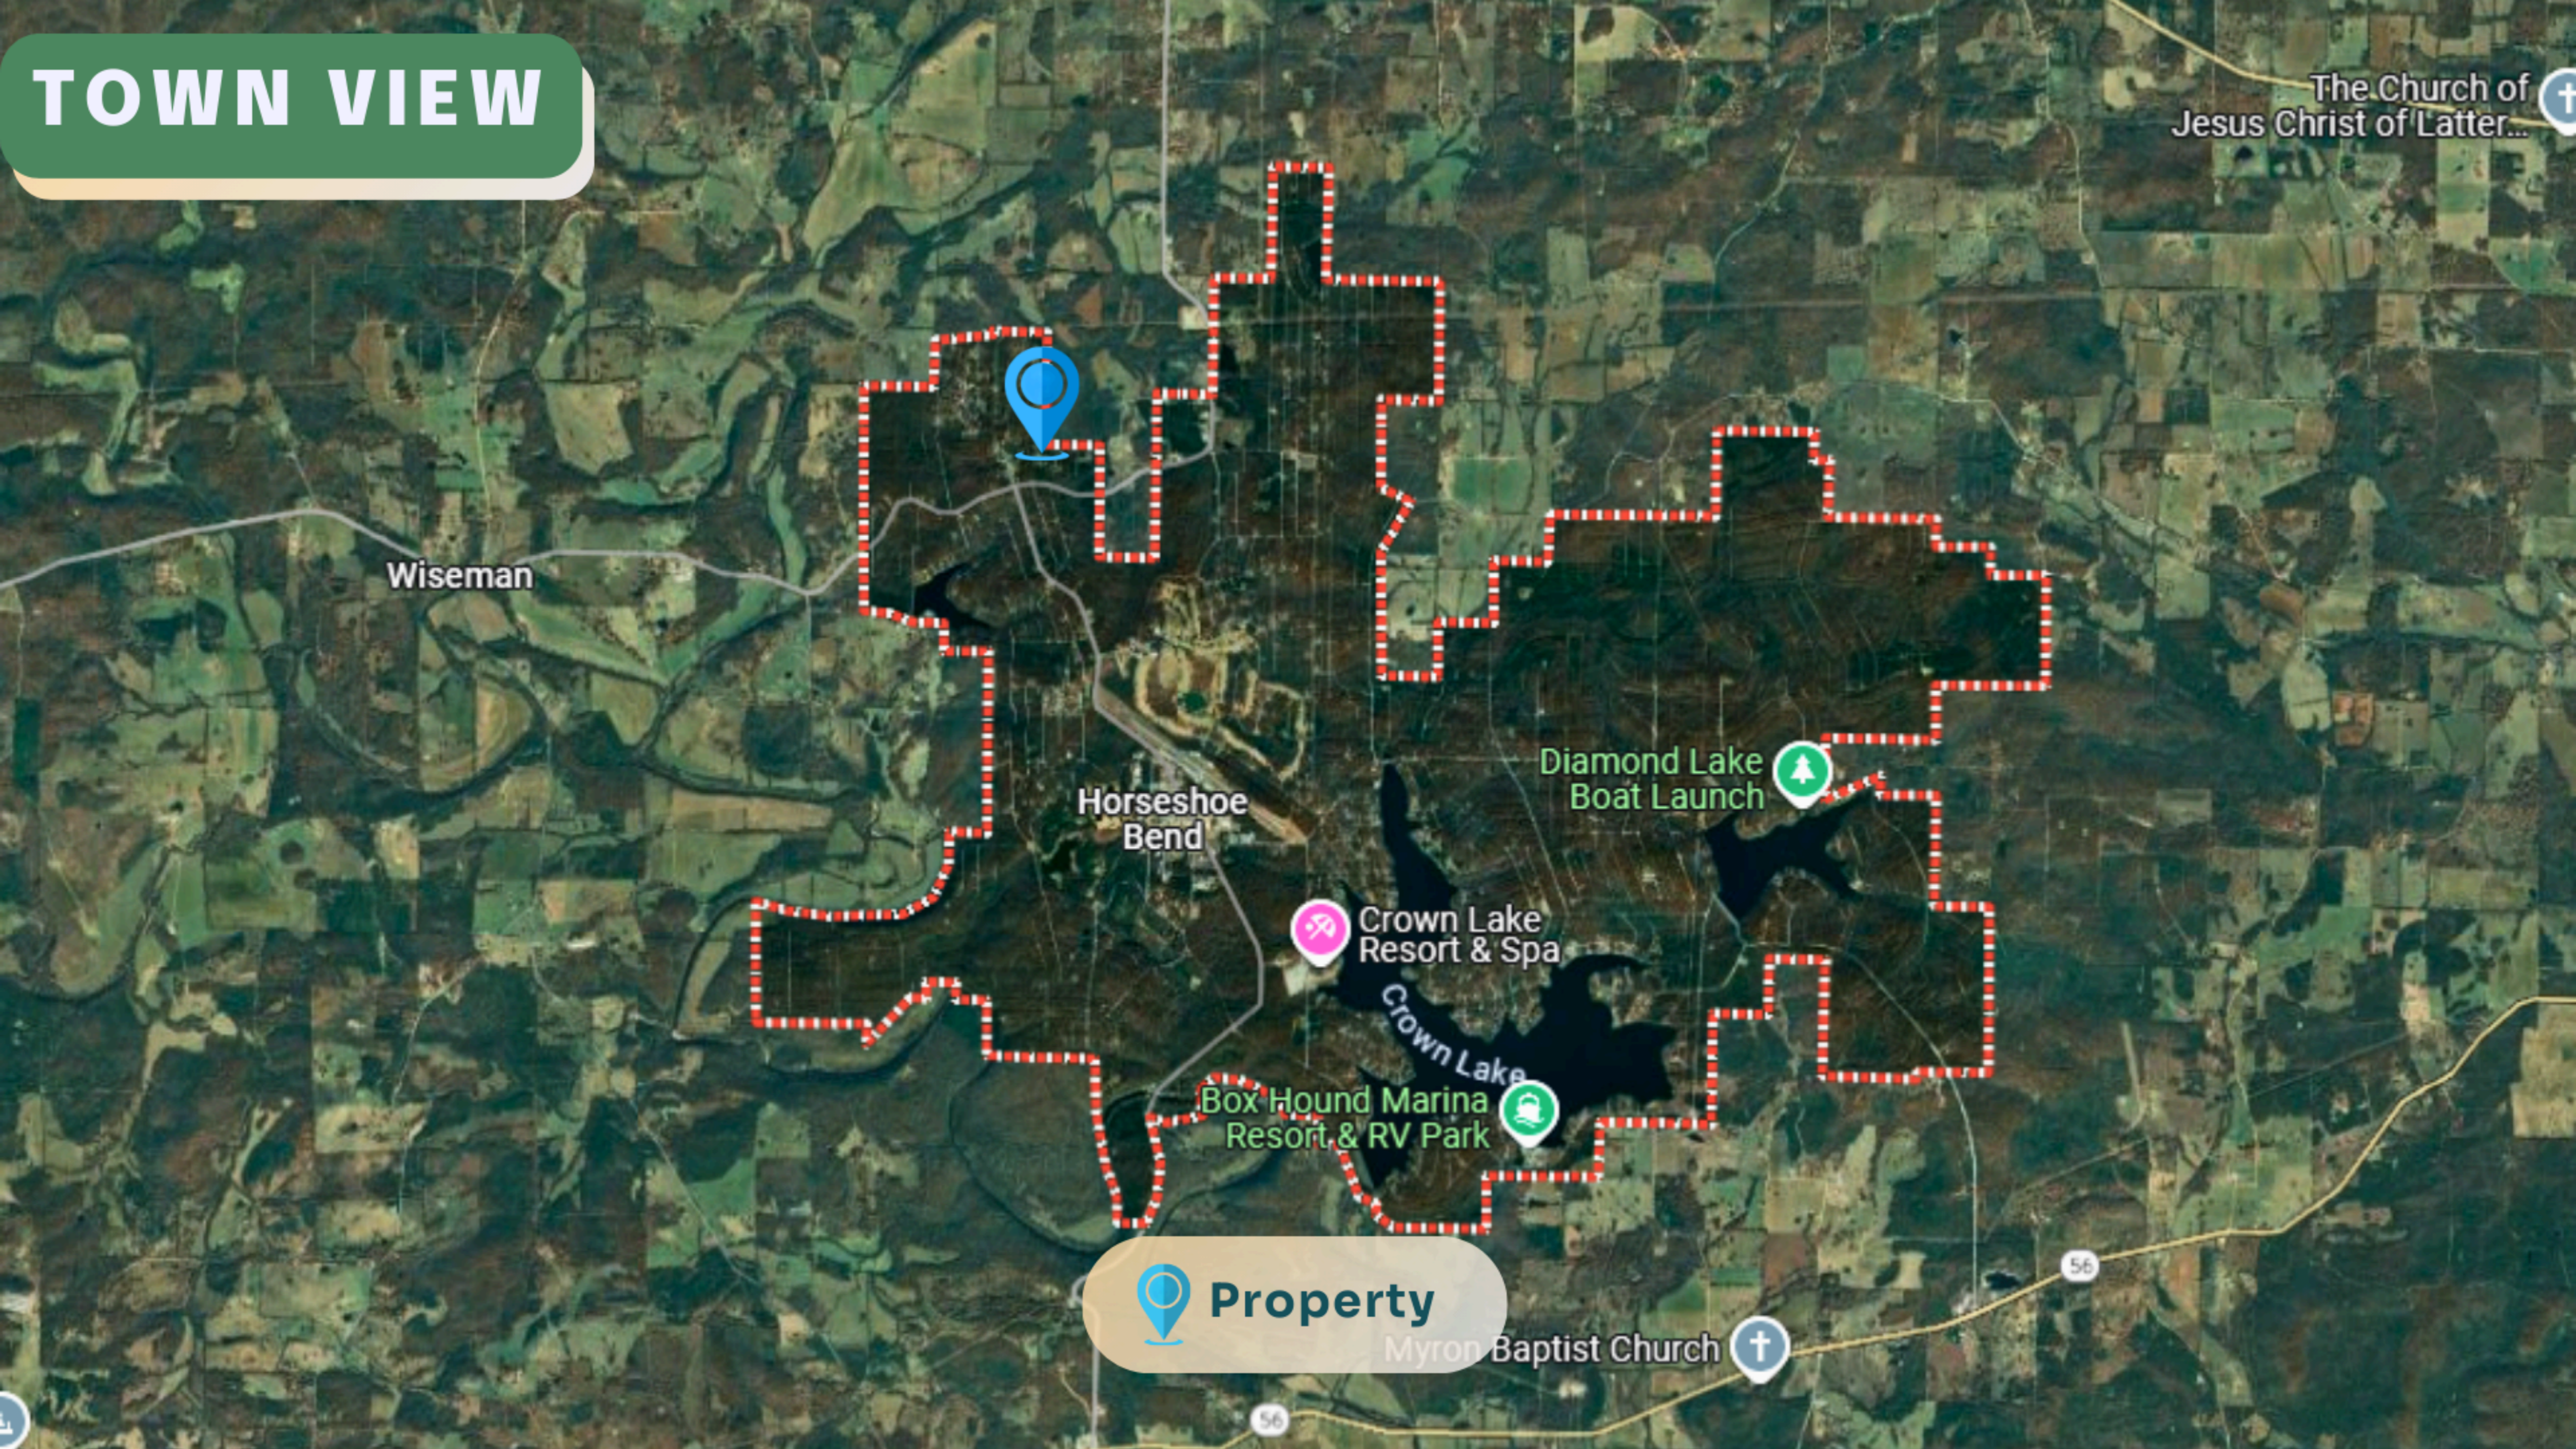

TOWN VIEW

The Church of Jesus Christ of Latter...

Wiseman

Horseshoe Bend

Diamond Lake Boat Launch

Crown Lake Resort & Spa

Box Hound Marina Resort & RV Park

Crown Lake

Myron Baptist Church

 **Property**

56

56

COUNTY VIEW

 **Property**

KEY ACCESS ROUTES

This  property is located on East Ridge Circle, offering convenient access via South Bend Drive, US Hi-way 412, and US Hi-way 9, making it highly accessible.

ROAD ACCESS TO THE PROPERTY

- 0.3 miles to the right is the property.
- The road is in cement pavement condition

DRIVING DIRECTIONS

Head north on 3rd St for 0.1 mi, then right on Commerce St for 256 ft. Turn left onto AR-289 N for 1.6 mi. Continue on N Bend Dr for 249 ft, then right on Ridge Cir for 0.2 mi. Turn right onto E Ridge Cir. The  property is on the right.