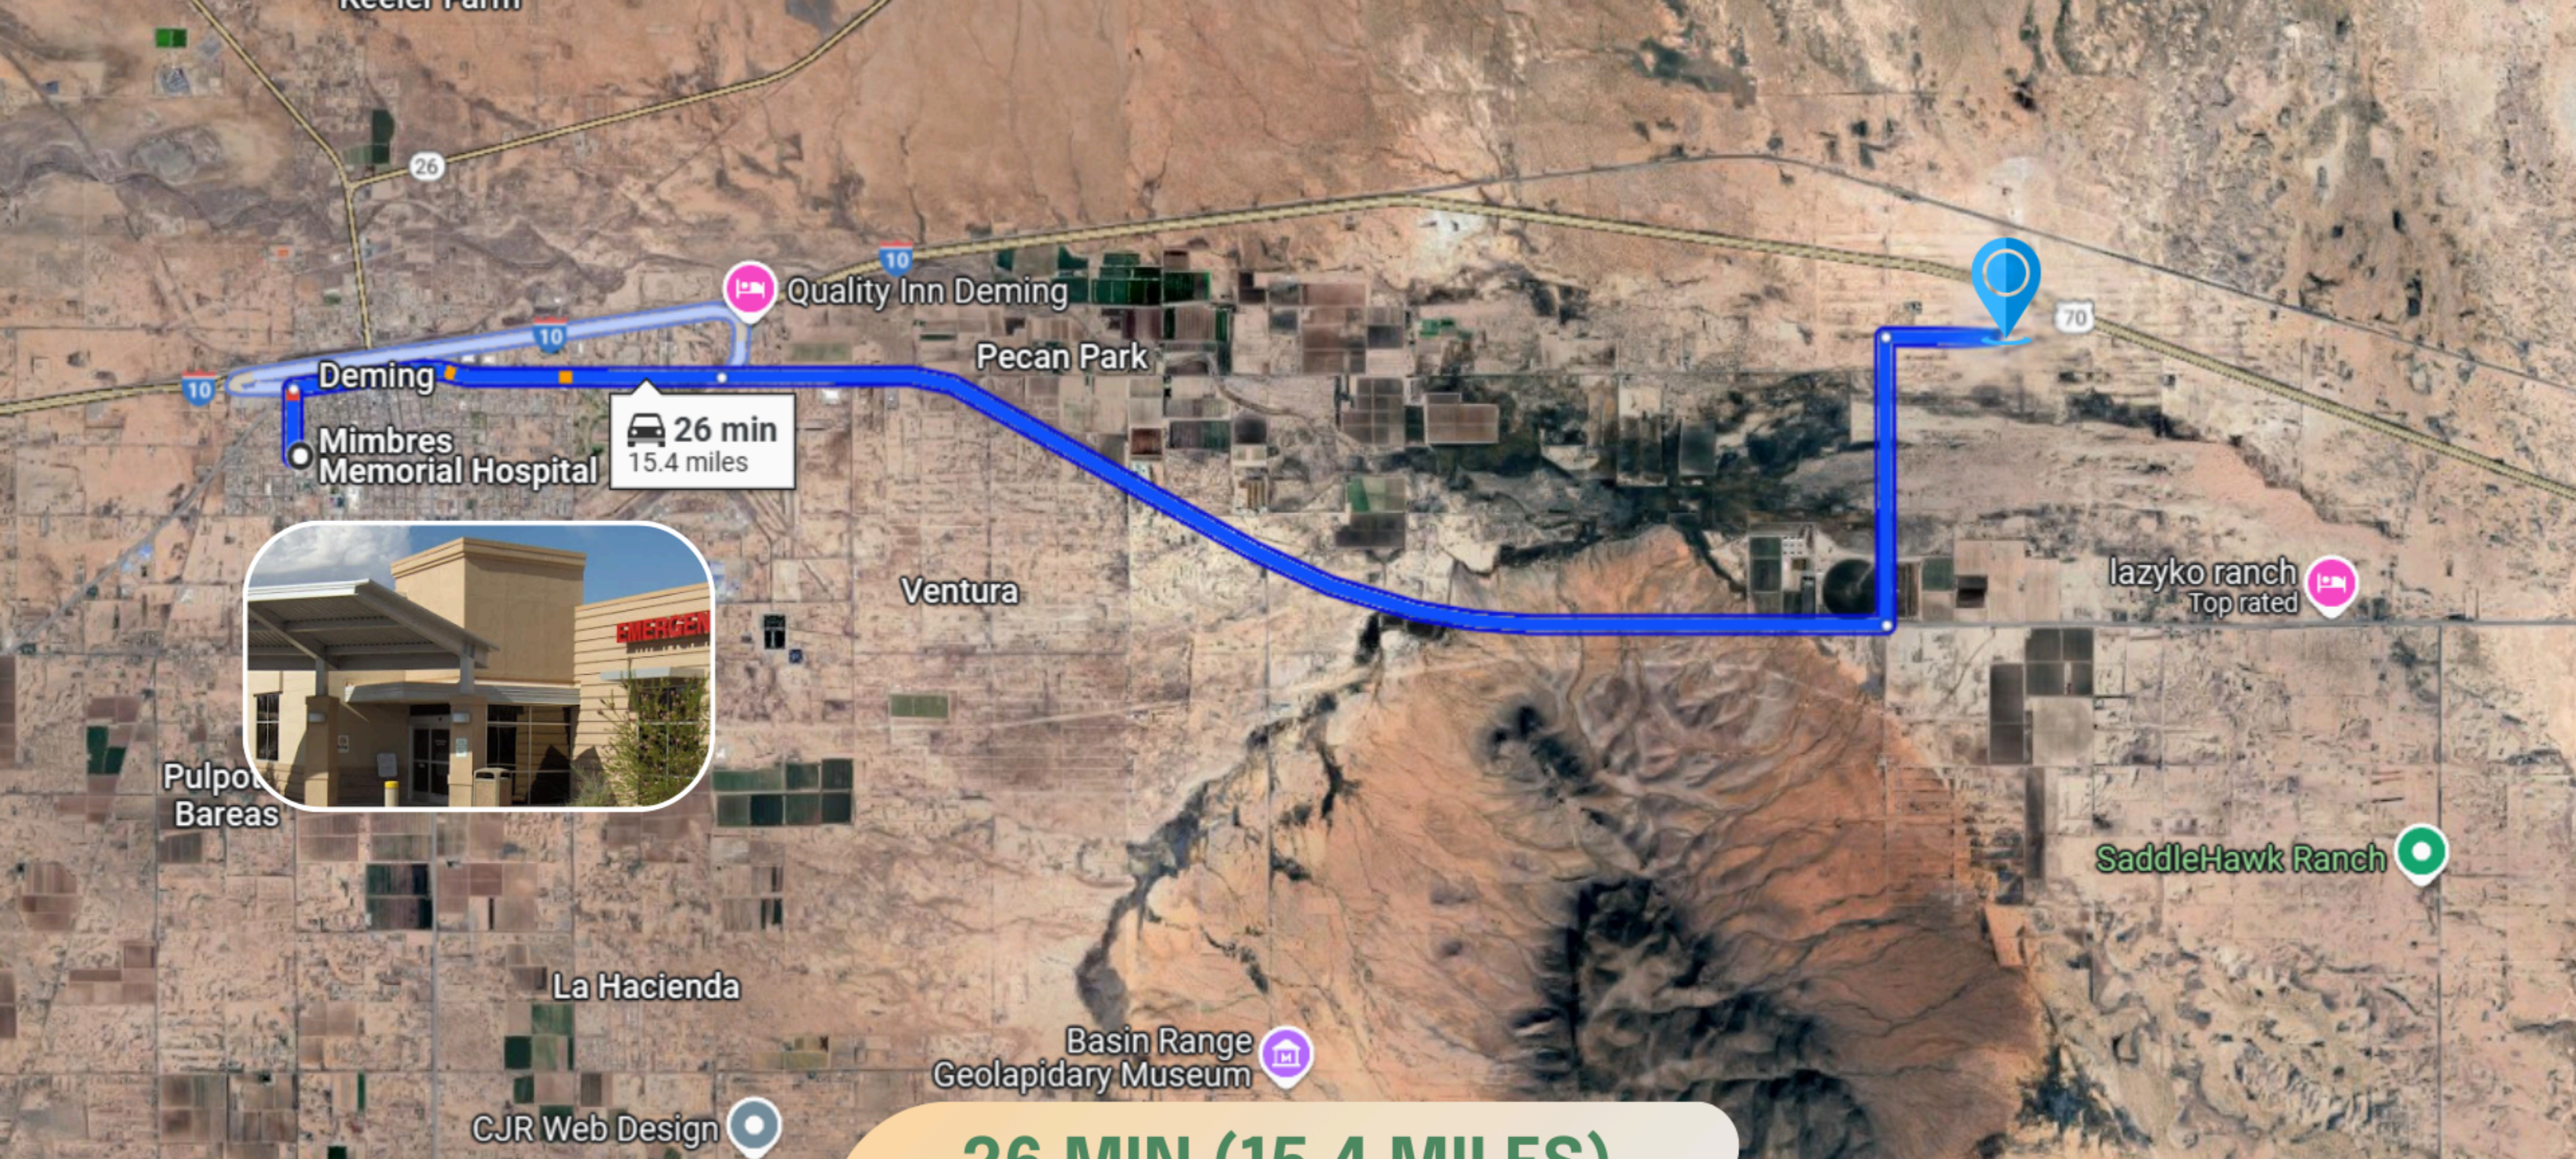

Averages 6 inches of snow a year

Walmart Supercenter

22 min
13.6 miles

22 MIN (13.6 MILES)

THIS PROPERTY IS 22 MIN (13.6 MILES) TO WALMART SUPERCENTER IN DEMING, NM.

26 MIN (15.4 MILES)

**THIS PROPERTY IS 26 MIN (15.4 MILES) TO MIMBRES MEMORIAL HOSPITAL
IN DEMING, NM.**

NEARBY AIRPORT

Las Cruces International Airport

A photograph of two men shaking hands in a field at sunset. The man on the left is wearing a light-colored vest over a blue shirt and has a backpack. The man on the right is wearing a plaid shirt over a white t-shirt, glasses, and a watch, and is holding a tablet. The background is a field of yellow flowers under a warm, golden sky.