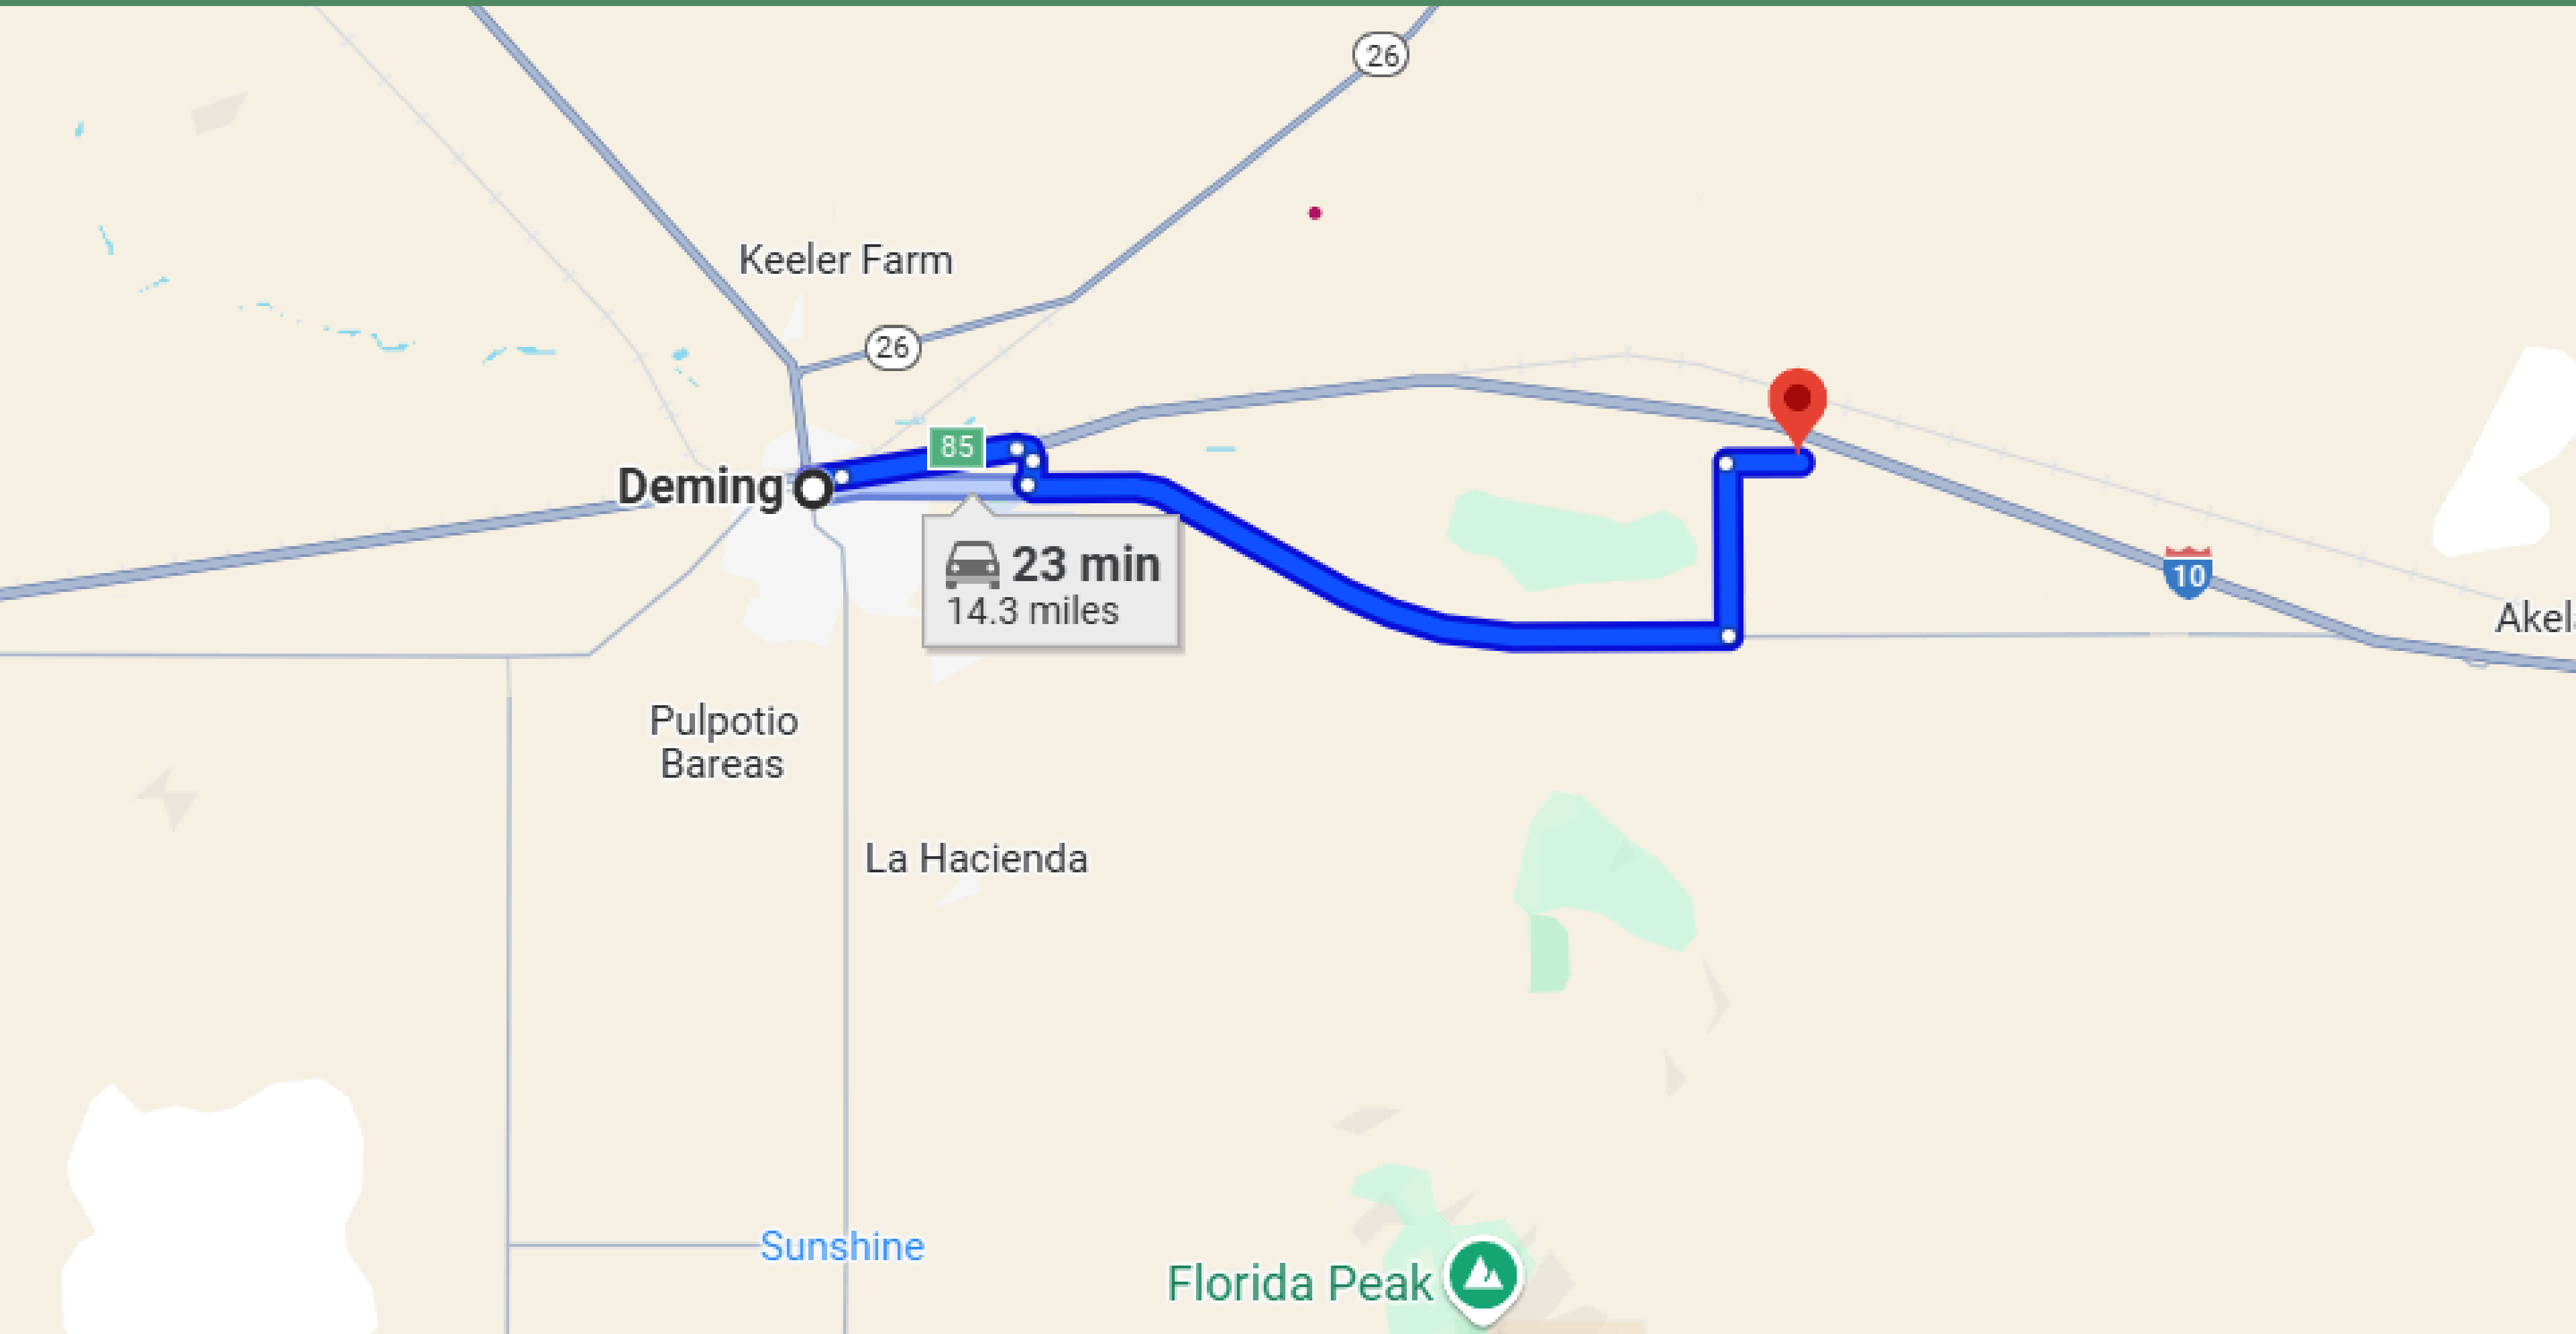

# 1.5 HRS DRIVE TO EL PASO

# 53- MINUTE DRIVE TO COLUMBUS TOWN

# 23-MINUTE DRIVE TO DEMING TOWN

# 1 HR DRIVE TO LAS CRUCES