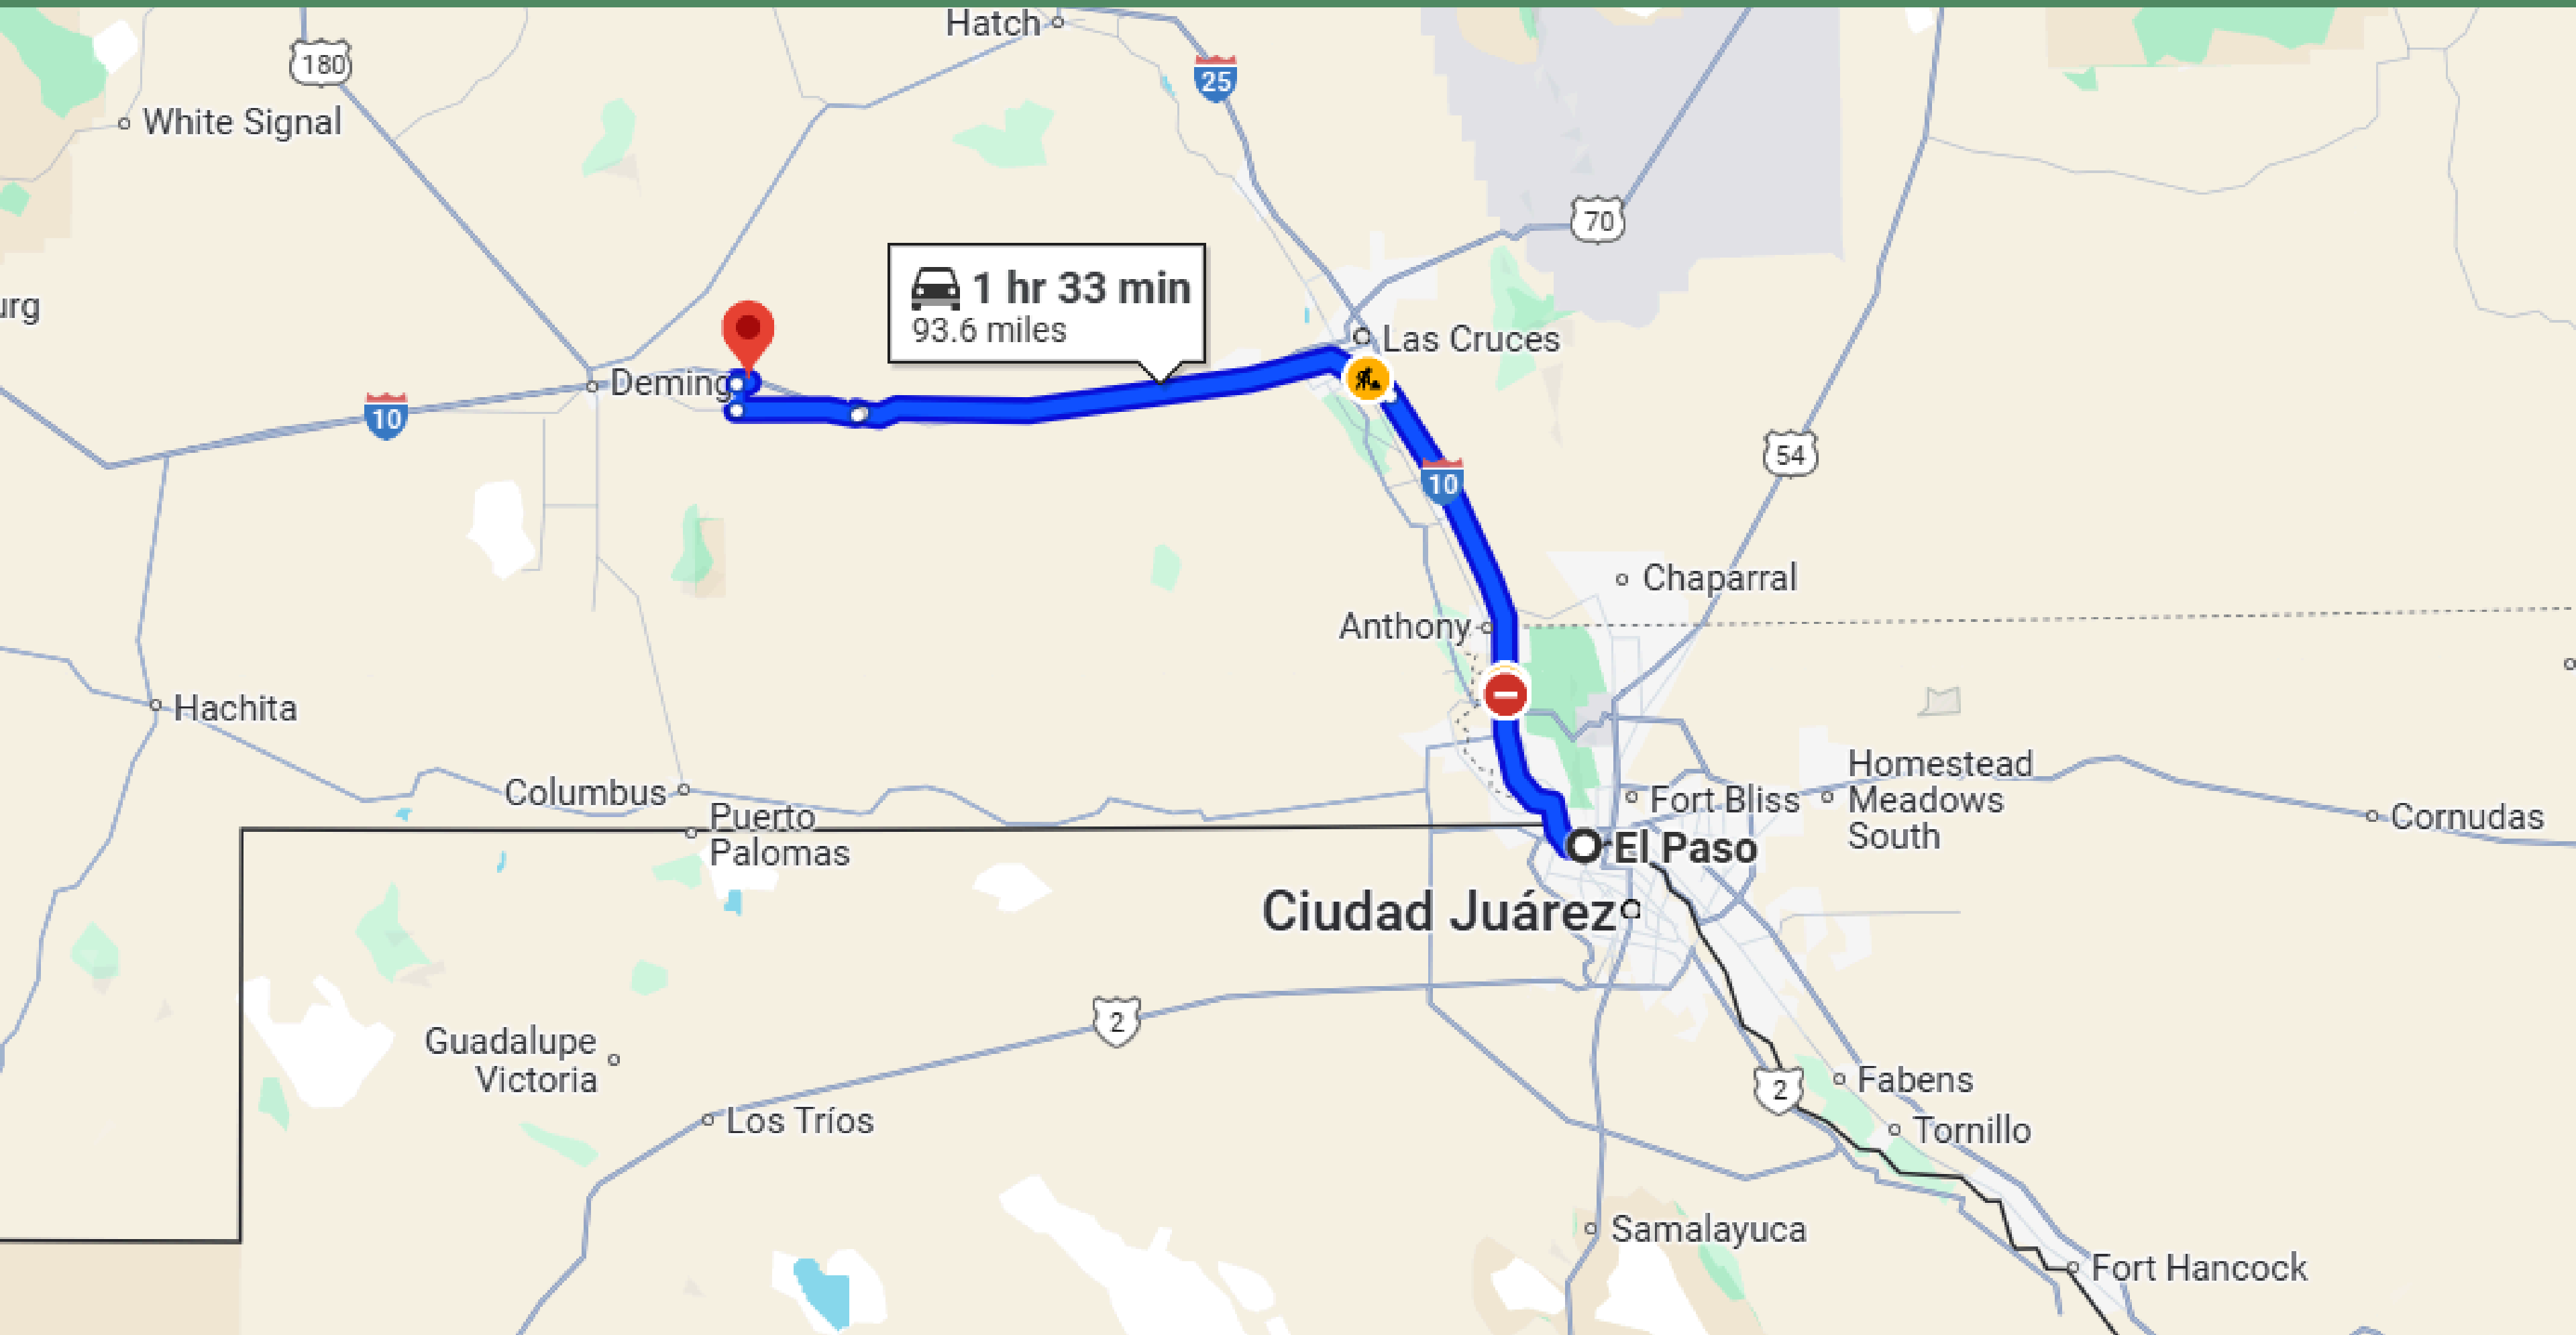

# 1.5 HRS DRIVE TO EL PASO

# 53- MINUTE DRIVE TO COLUMBUS TOWN

# 23-MINUTE DRIVE TO DEMING TOWN

# 1 HR DRIVE TO LAS CRUCES