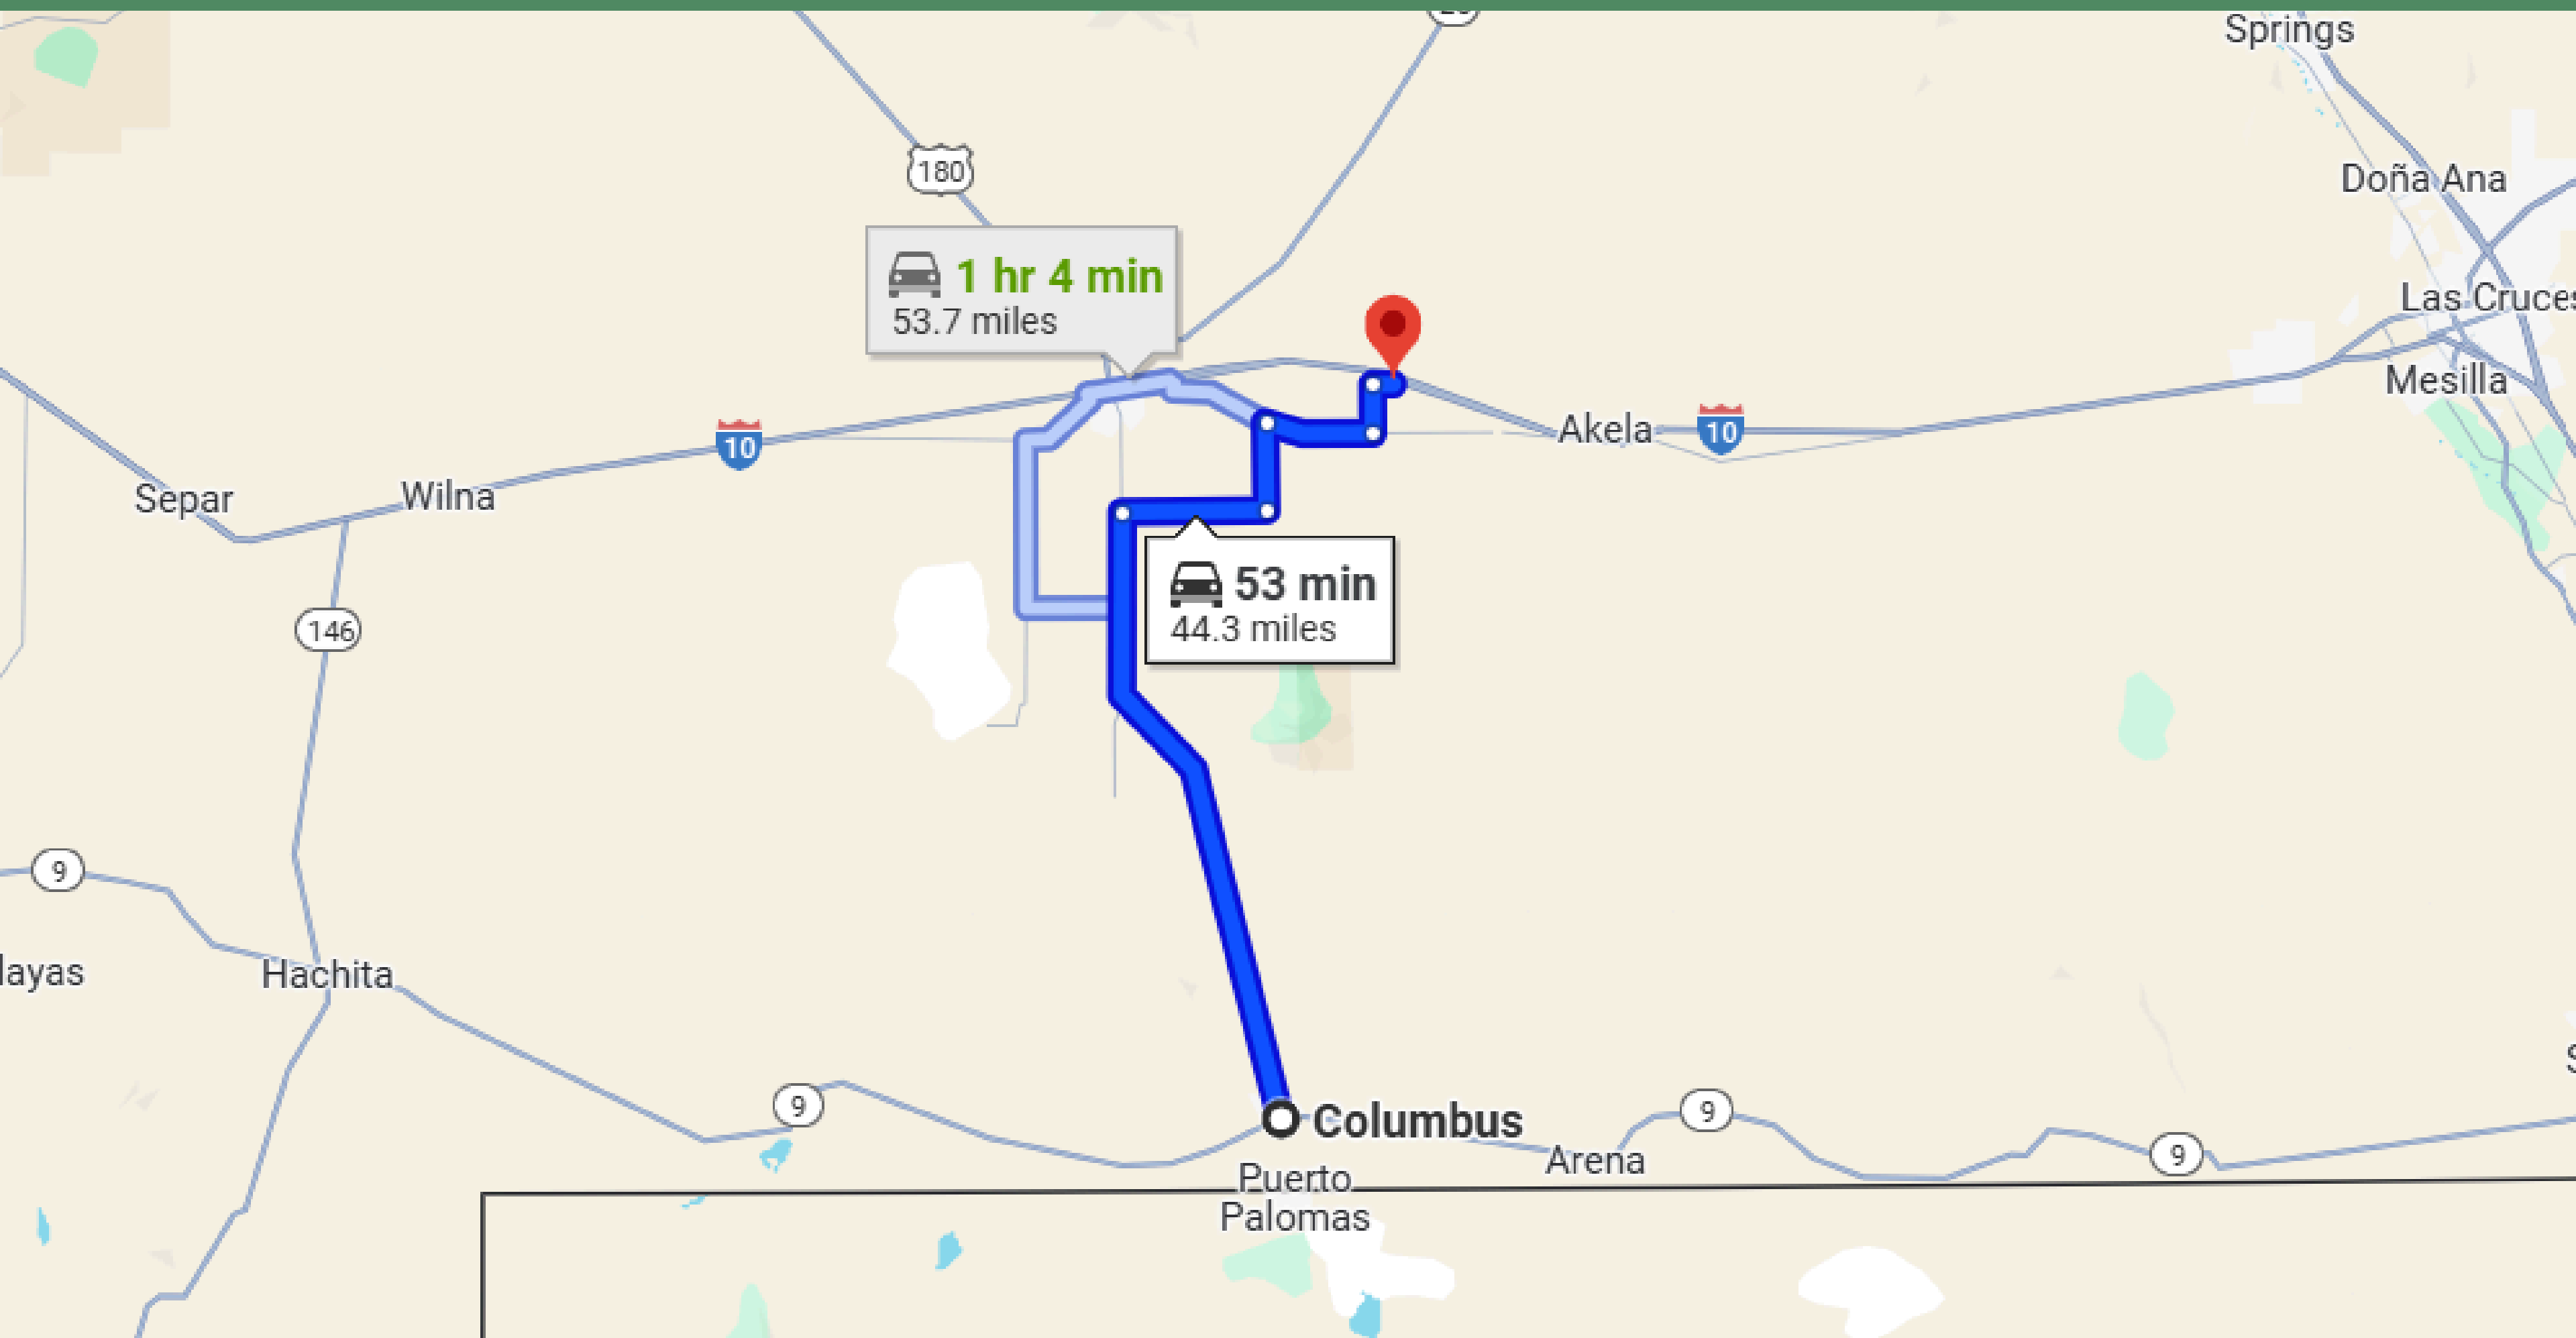

# 1.5 HRS DRIVE TO EL PASO

# 53- MINUTE DRIVE TO COLUMBUS TOWN

# 23-MINUTE DRIVE TO DEMING TOWN

# 1 HR DRIVE TO LAS CRUCES