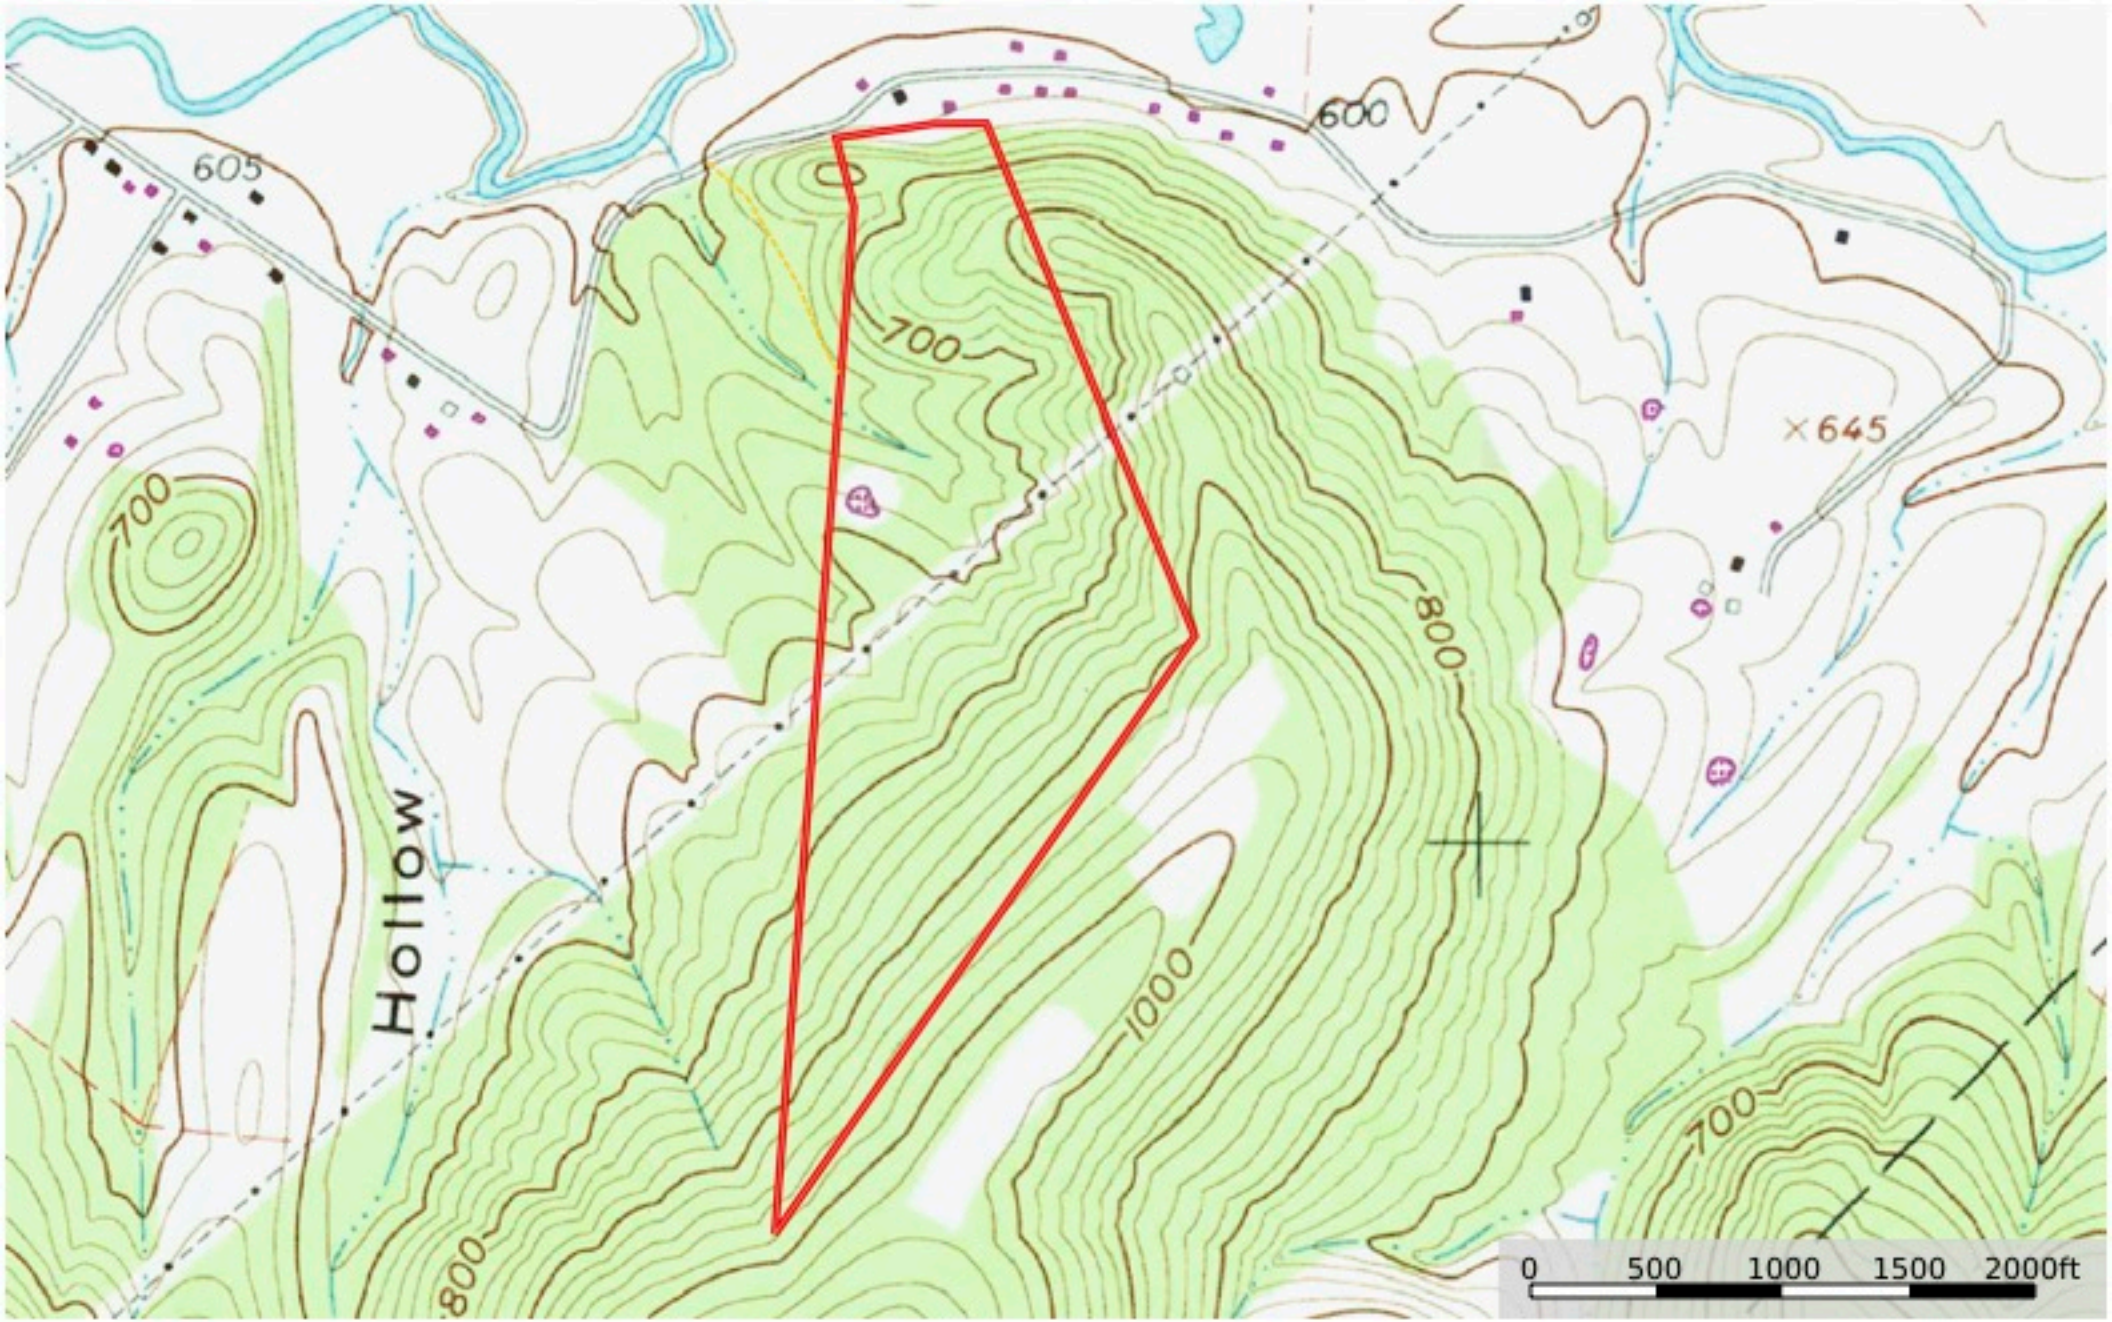

Red Bridge Rd 86
Pike County, Ohio, 86.2 AC +/-

— Road / Trail □ Boundary