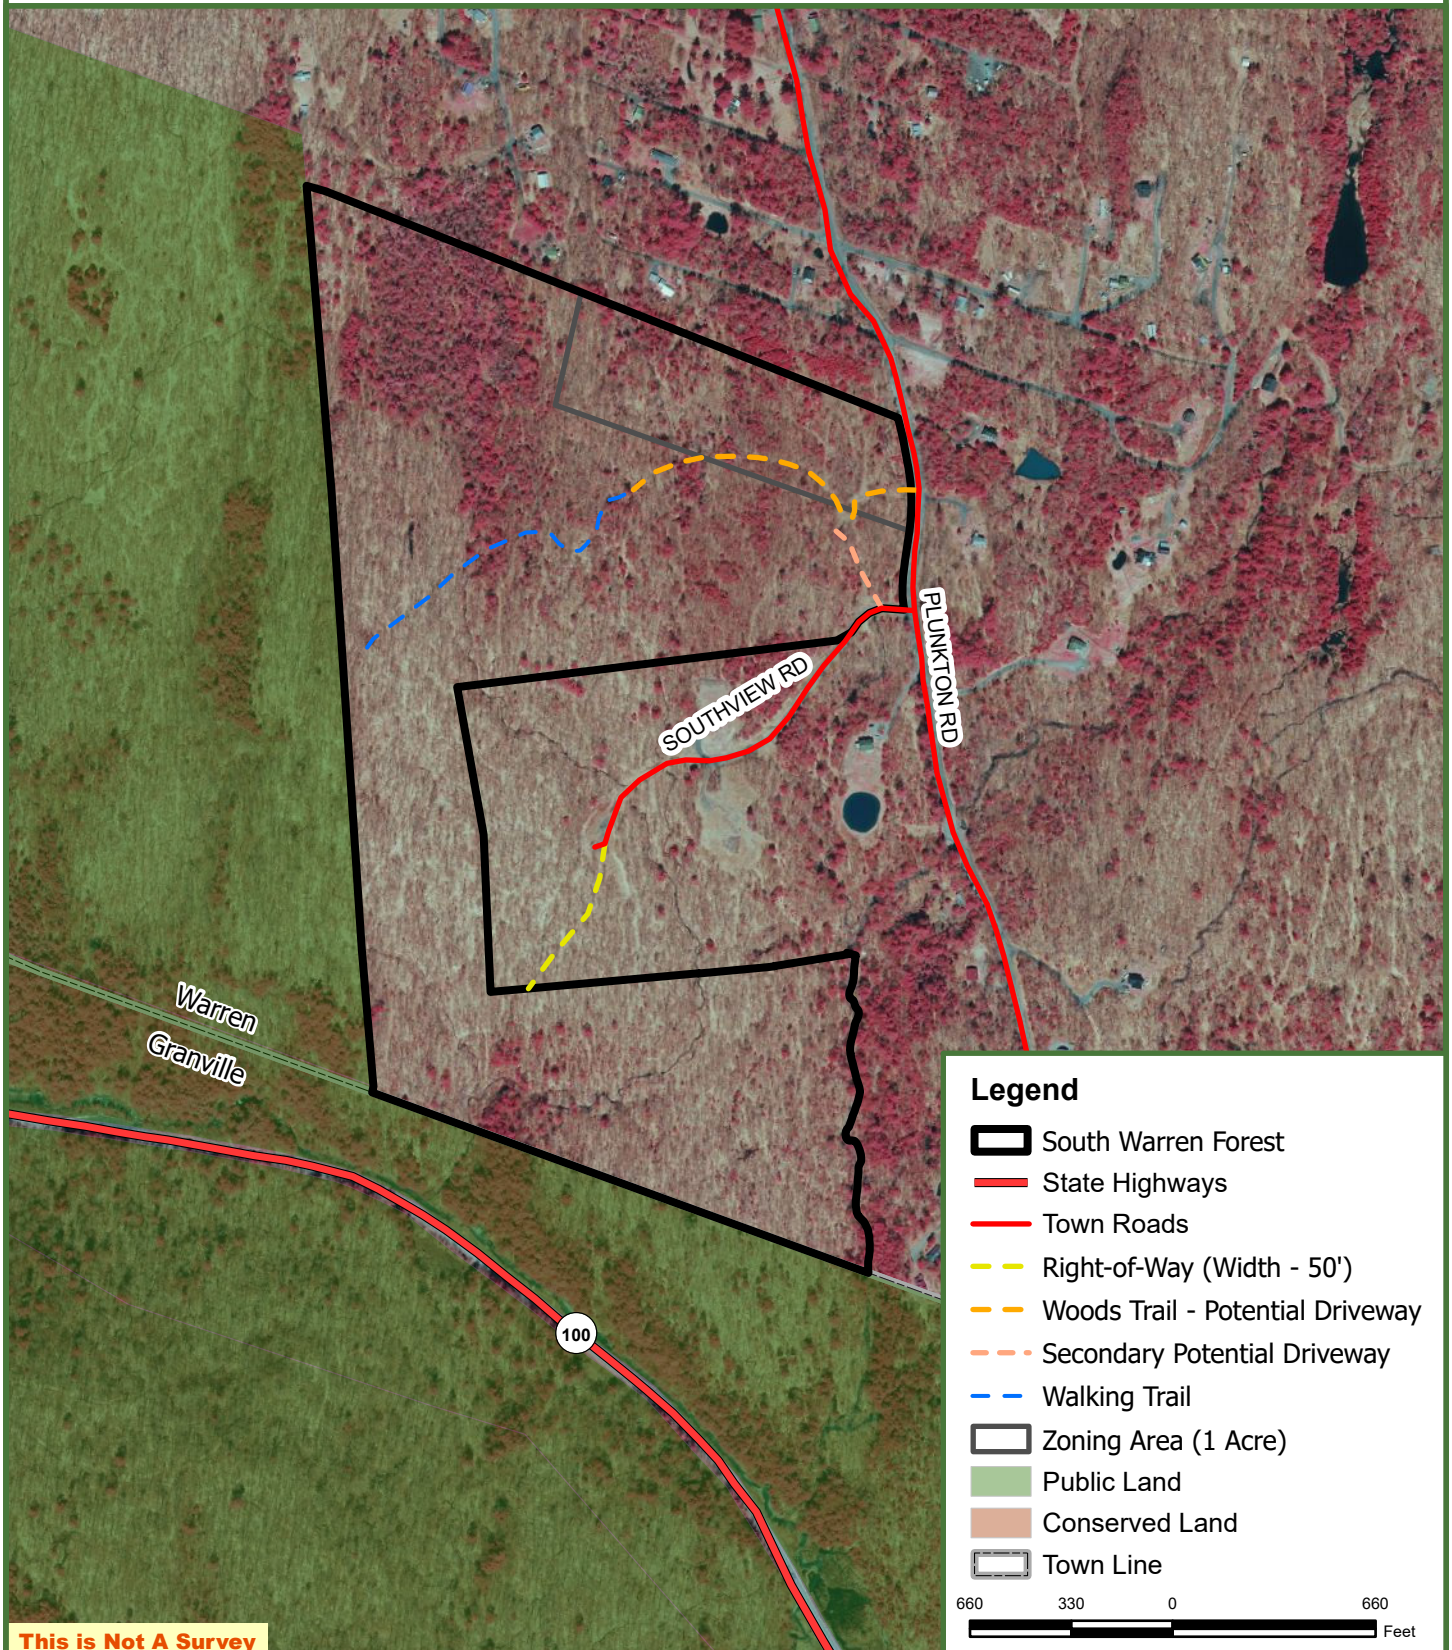

South Warren Forest

88.4 Grand List Acres
Warren, Washington County, Vermont

Legend

- South Warren Forest
- State Highways
- Town Roads
- Right-of-Way (Width - 50')
- Woods Trail - Potential Driveway
- Secondary Potential Driveway
- Walking Trail
- Zoning Area (1 Acre)
- Public Land
- Conserved Land
- Town Line

660 330 0 660
Feet

This is Not A Survey

Map produced from the best available information including VCGI town tax maps polygon, hand held GPS data, aerial photography and reference information obtained from publicly available GIS sources. Boundary lines portrayed on this map are approximate and could be different than the actual location of boundaries found in the field. Map is not a survey.