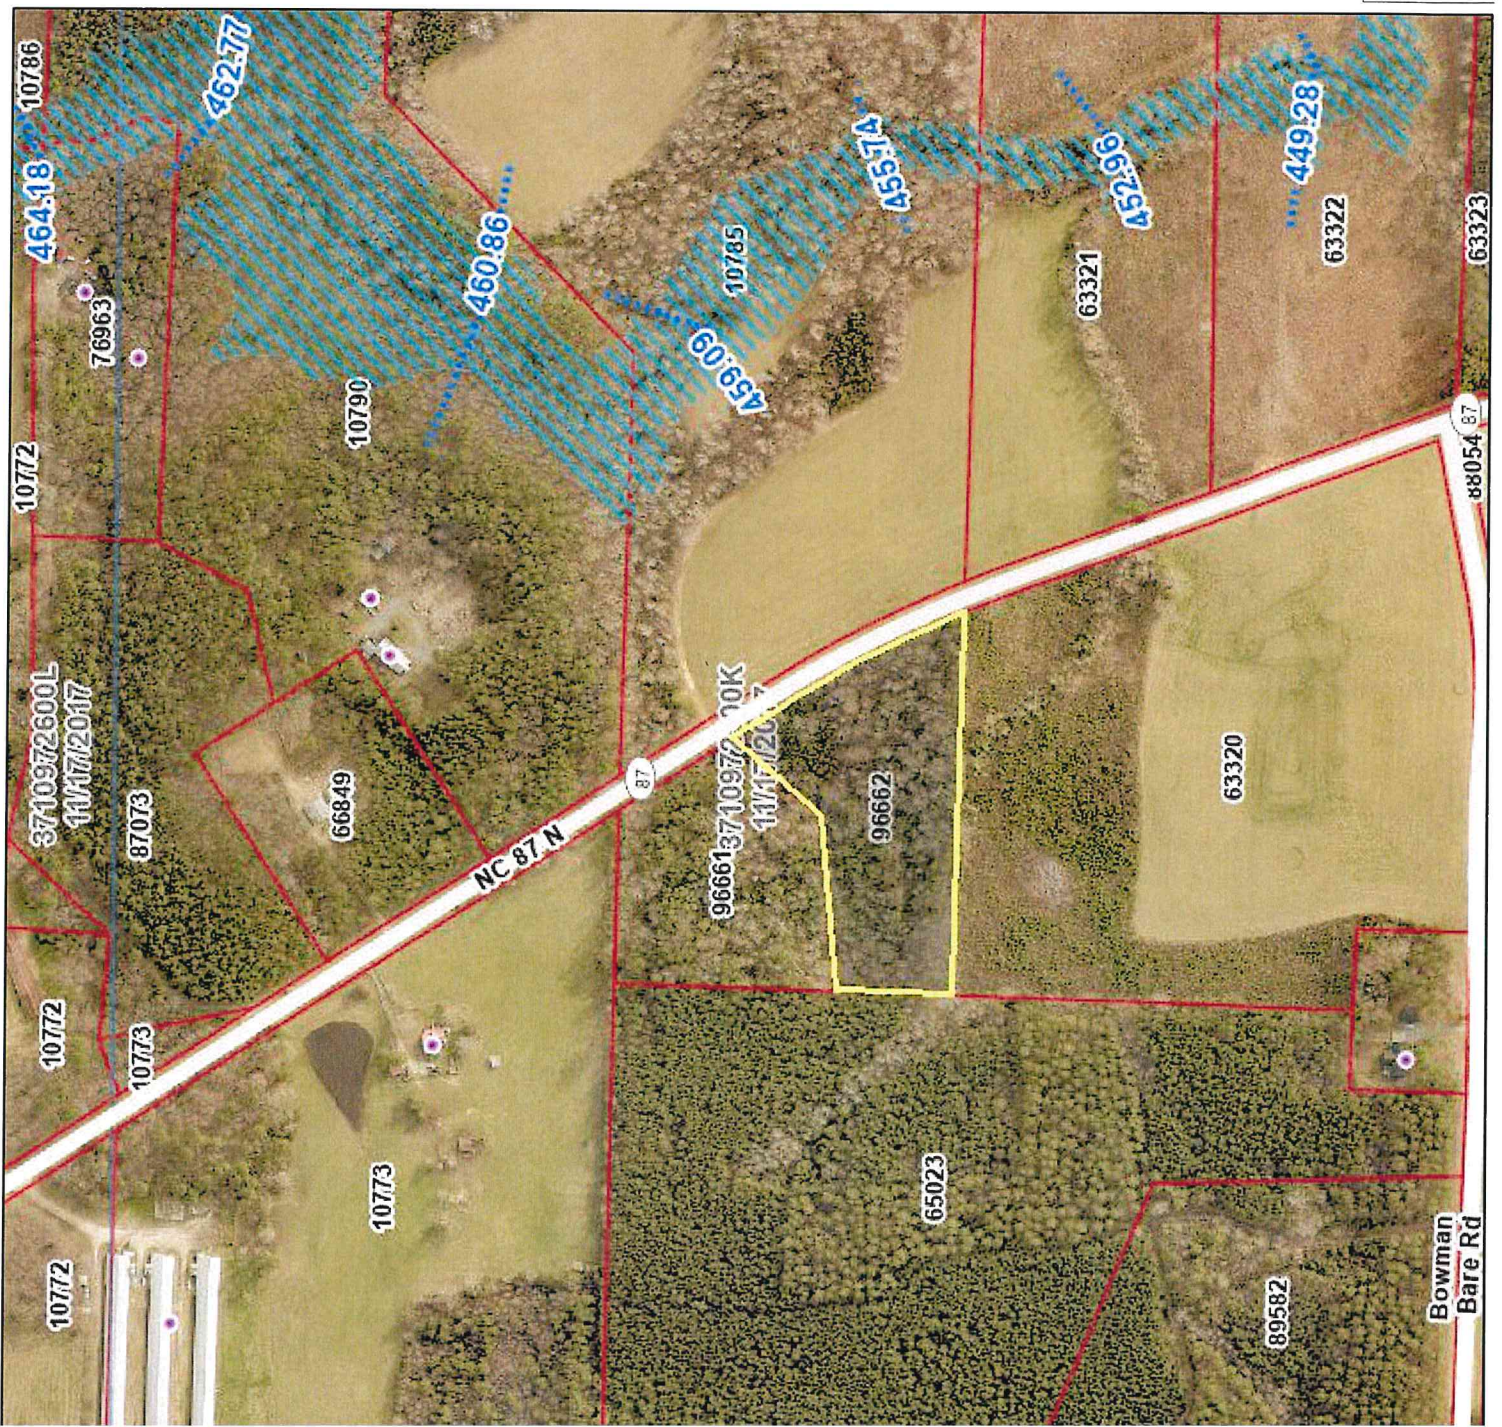

Hydro Map

Chatham County Tax Map

Legend

Single Parcel Selection	Effective Flood Hazard Areas
— Query result	1% Annual Chance
Parcel Pop-Up	0.2% Annual Chance
RoadCenterli...	Flood Map Index
Base Flood Elevations	Address Points
Floodway	Parcels

Service Layer Credits:
Esri, Inc., City of
Naperville, Illinois
Chatham County