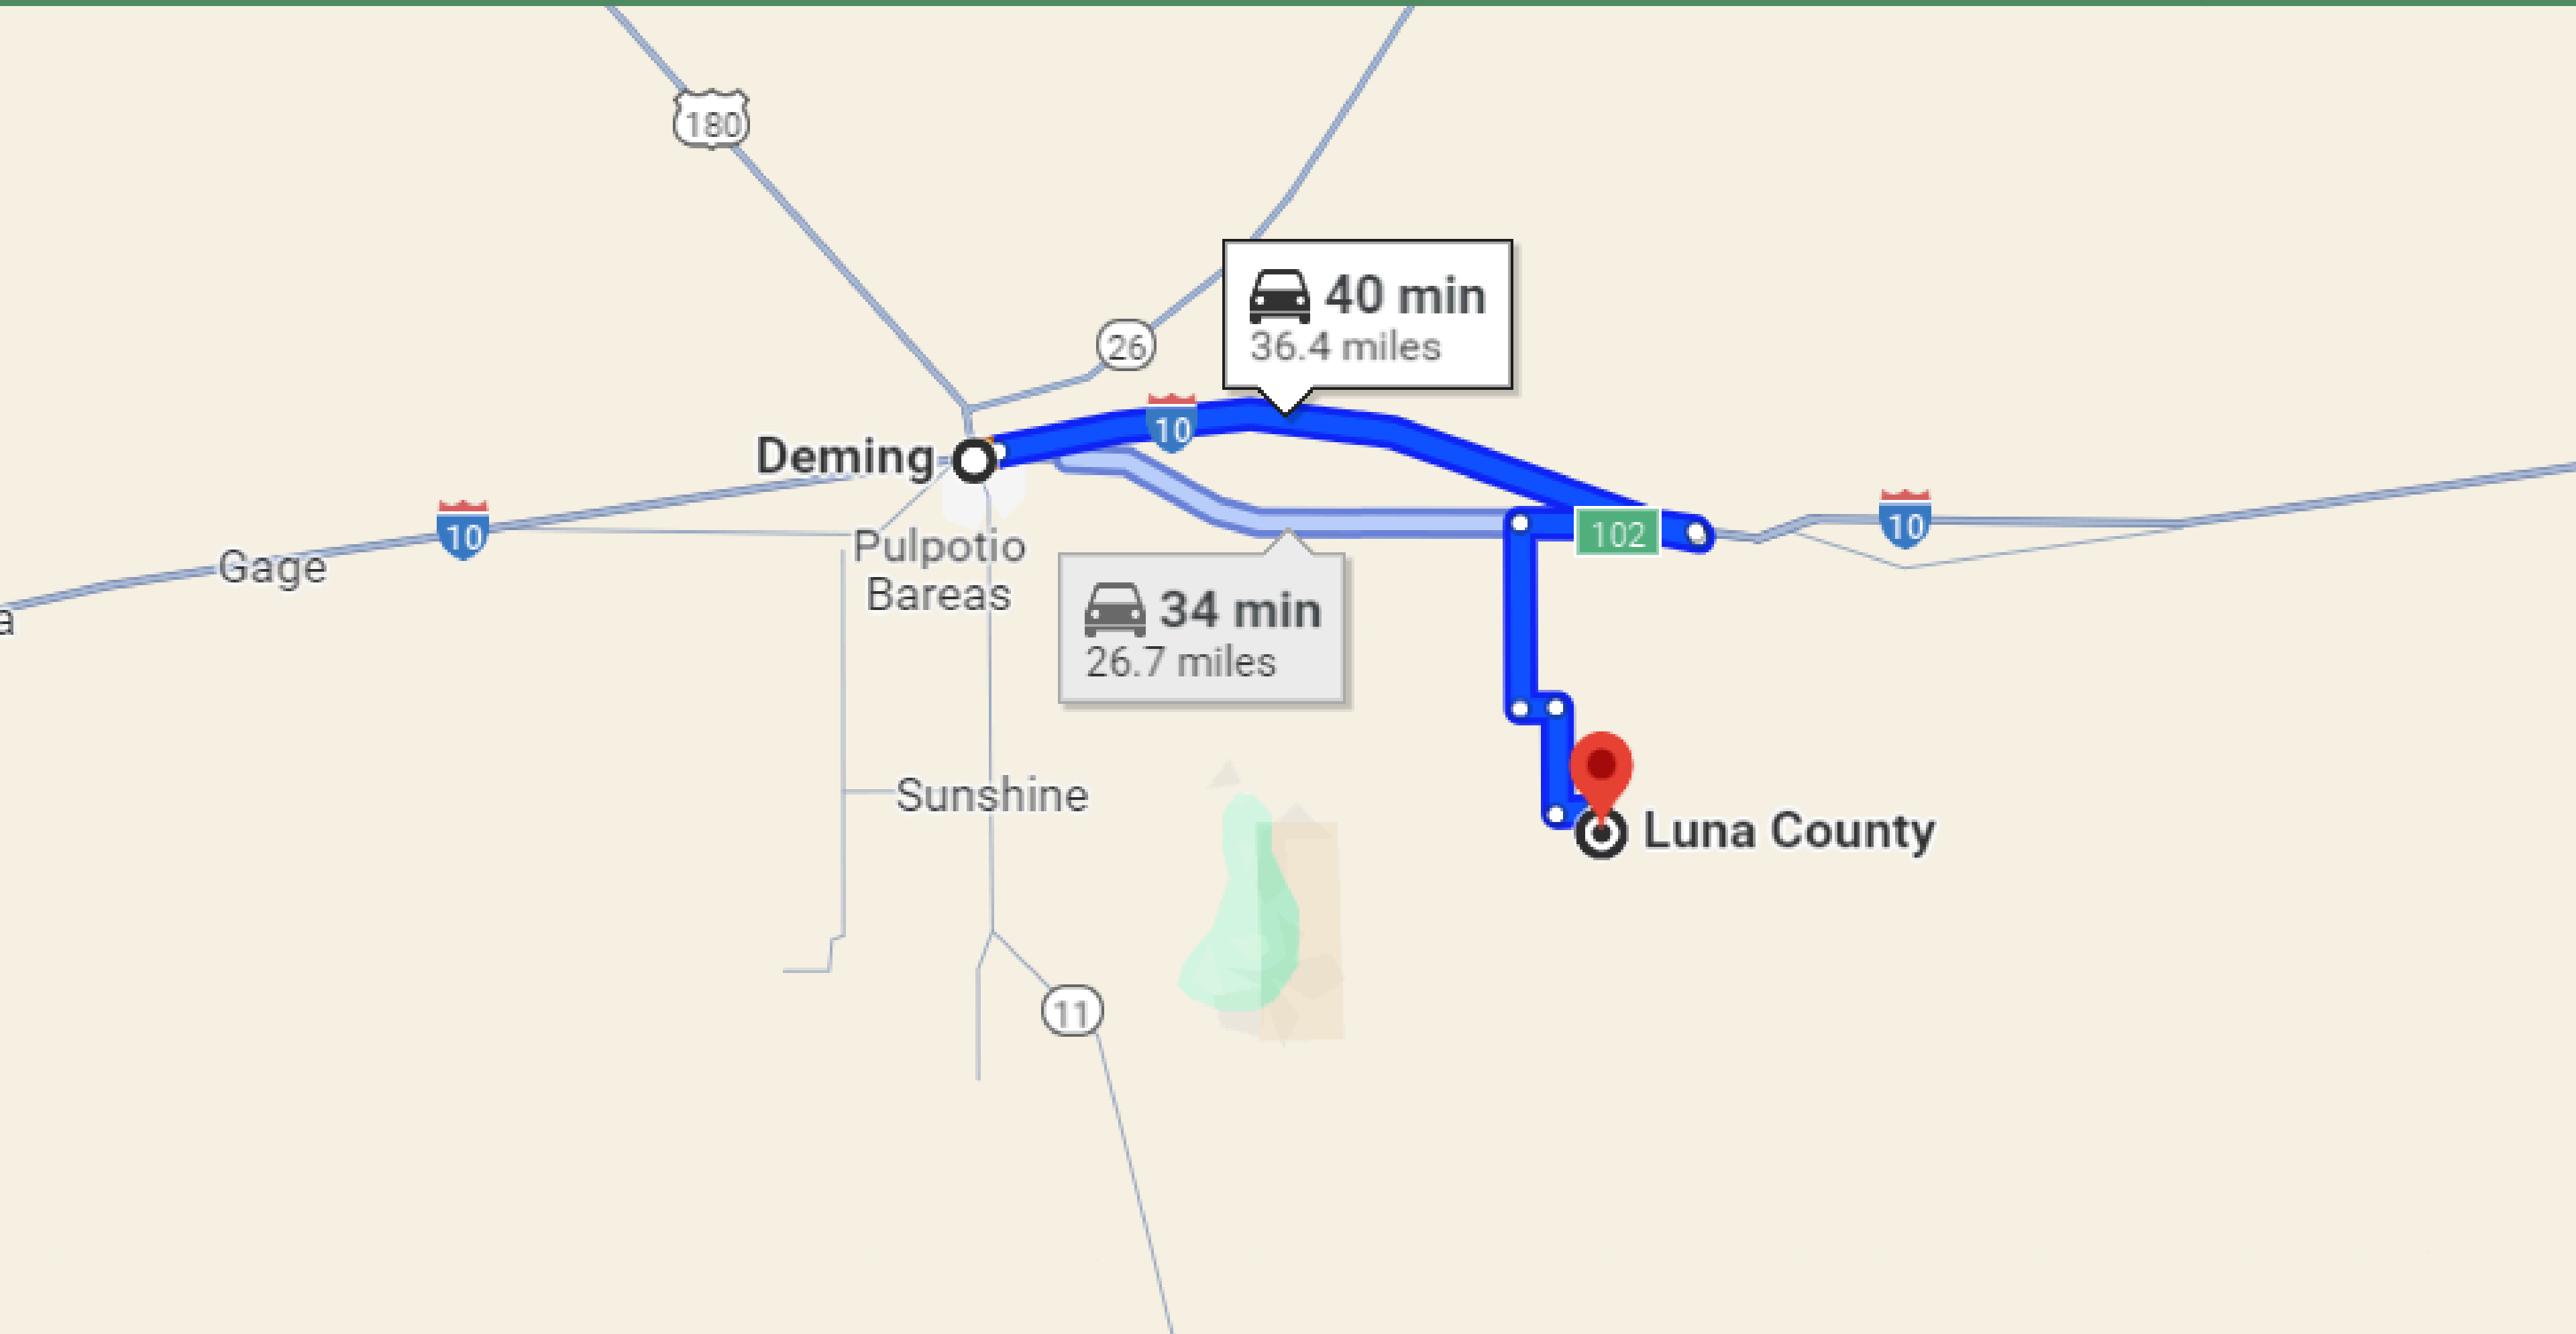

4 HRS DRIVE TO ALBUQUERQUE

1 HR DRIVE TO COLUMBUS TOWN

34-MINUTE DRIVE TO DEMING TOWN

1 HR DRIVE TO LAS CRUCES TOWN