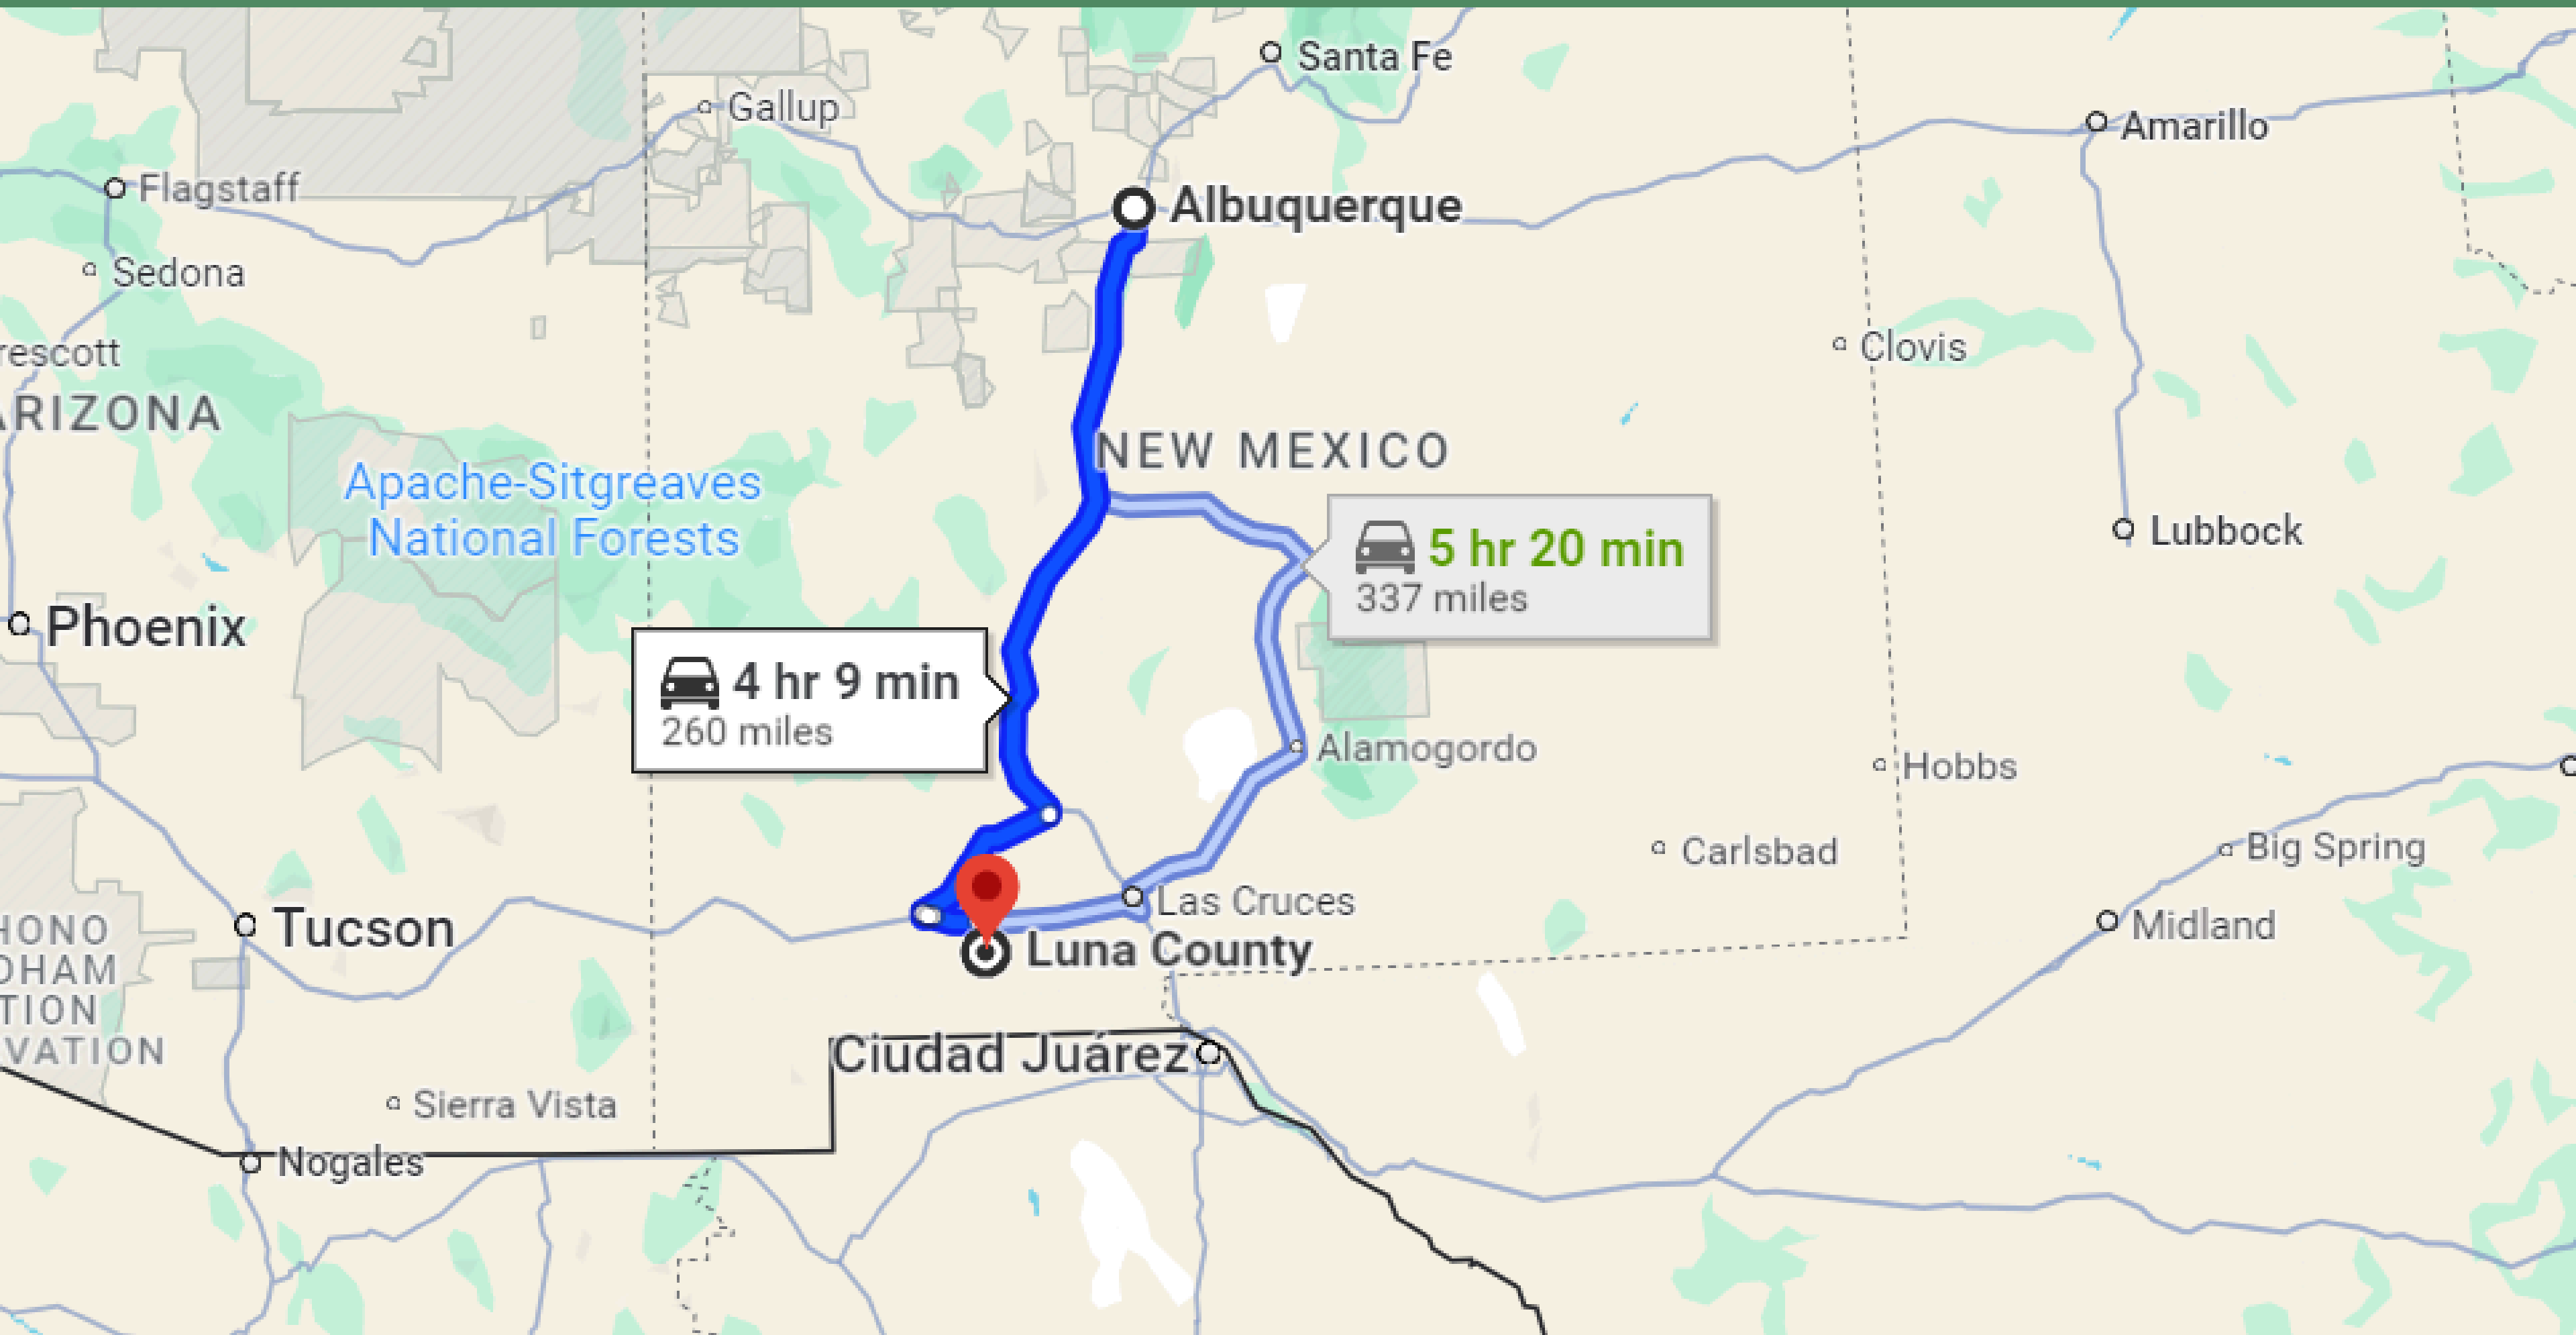

4 HRS DRIVE TO ALBUQUERQUE

1 HR DRIVE TO COLUMBUS TOWN

34-MINUTE DRIVE TO DEMING TOWN

1 HR DRIVE TO LAS CRUCES TOWN