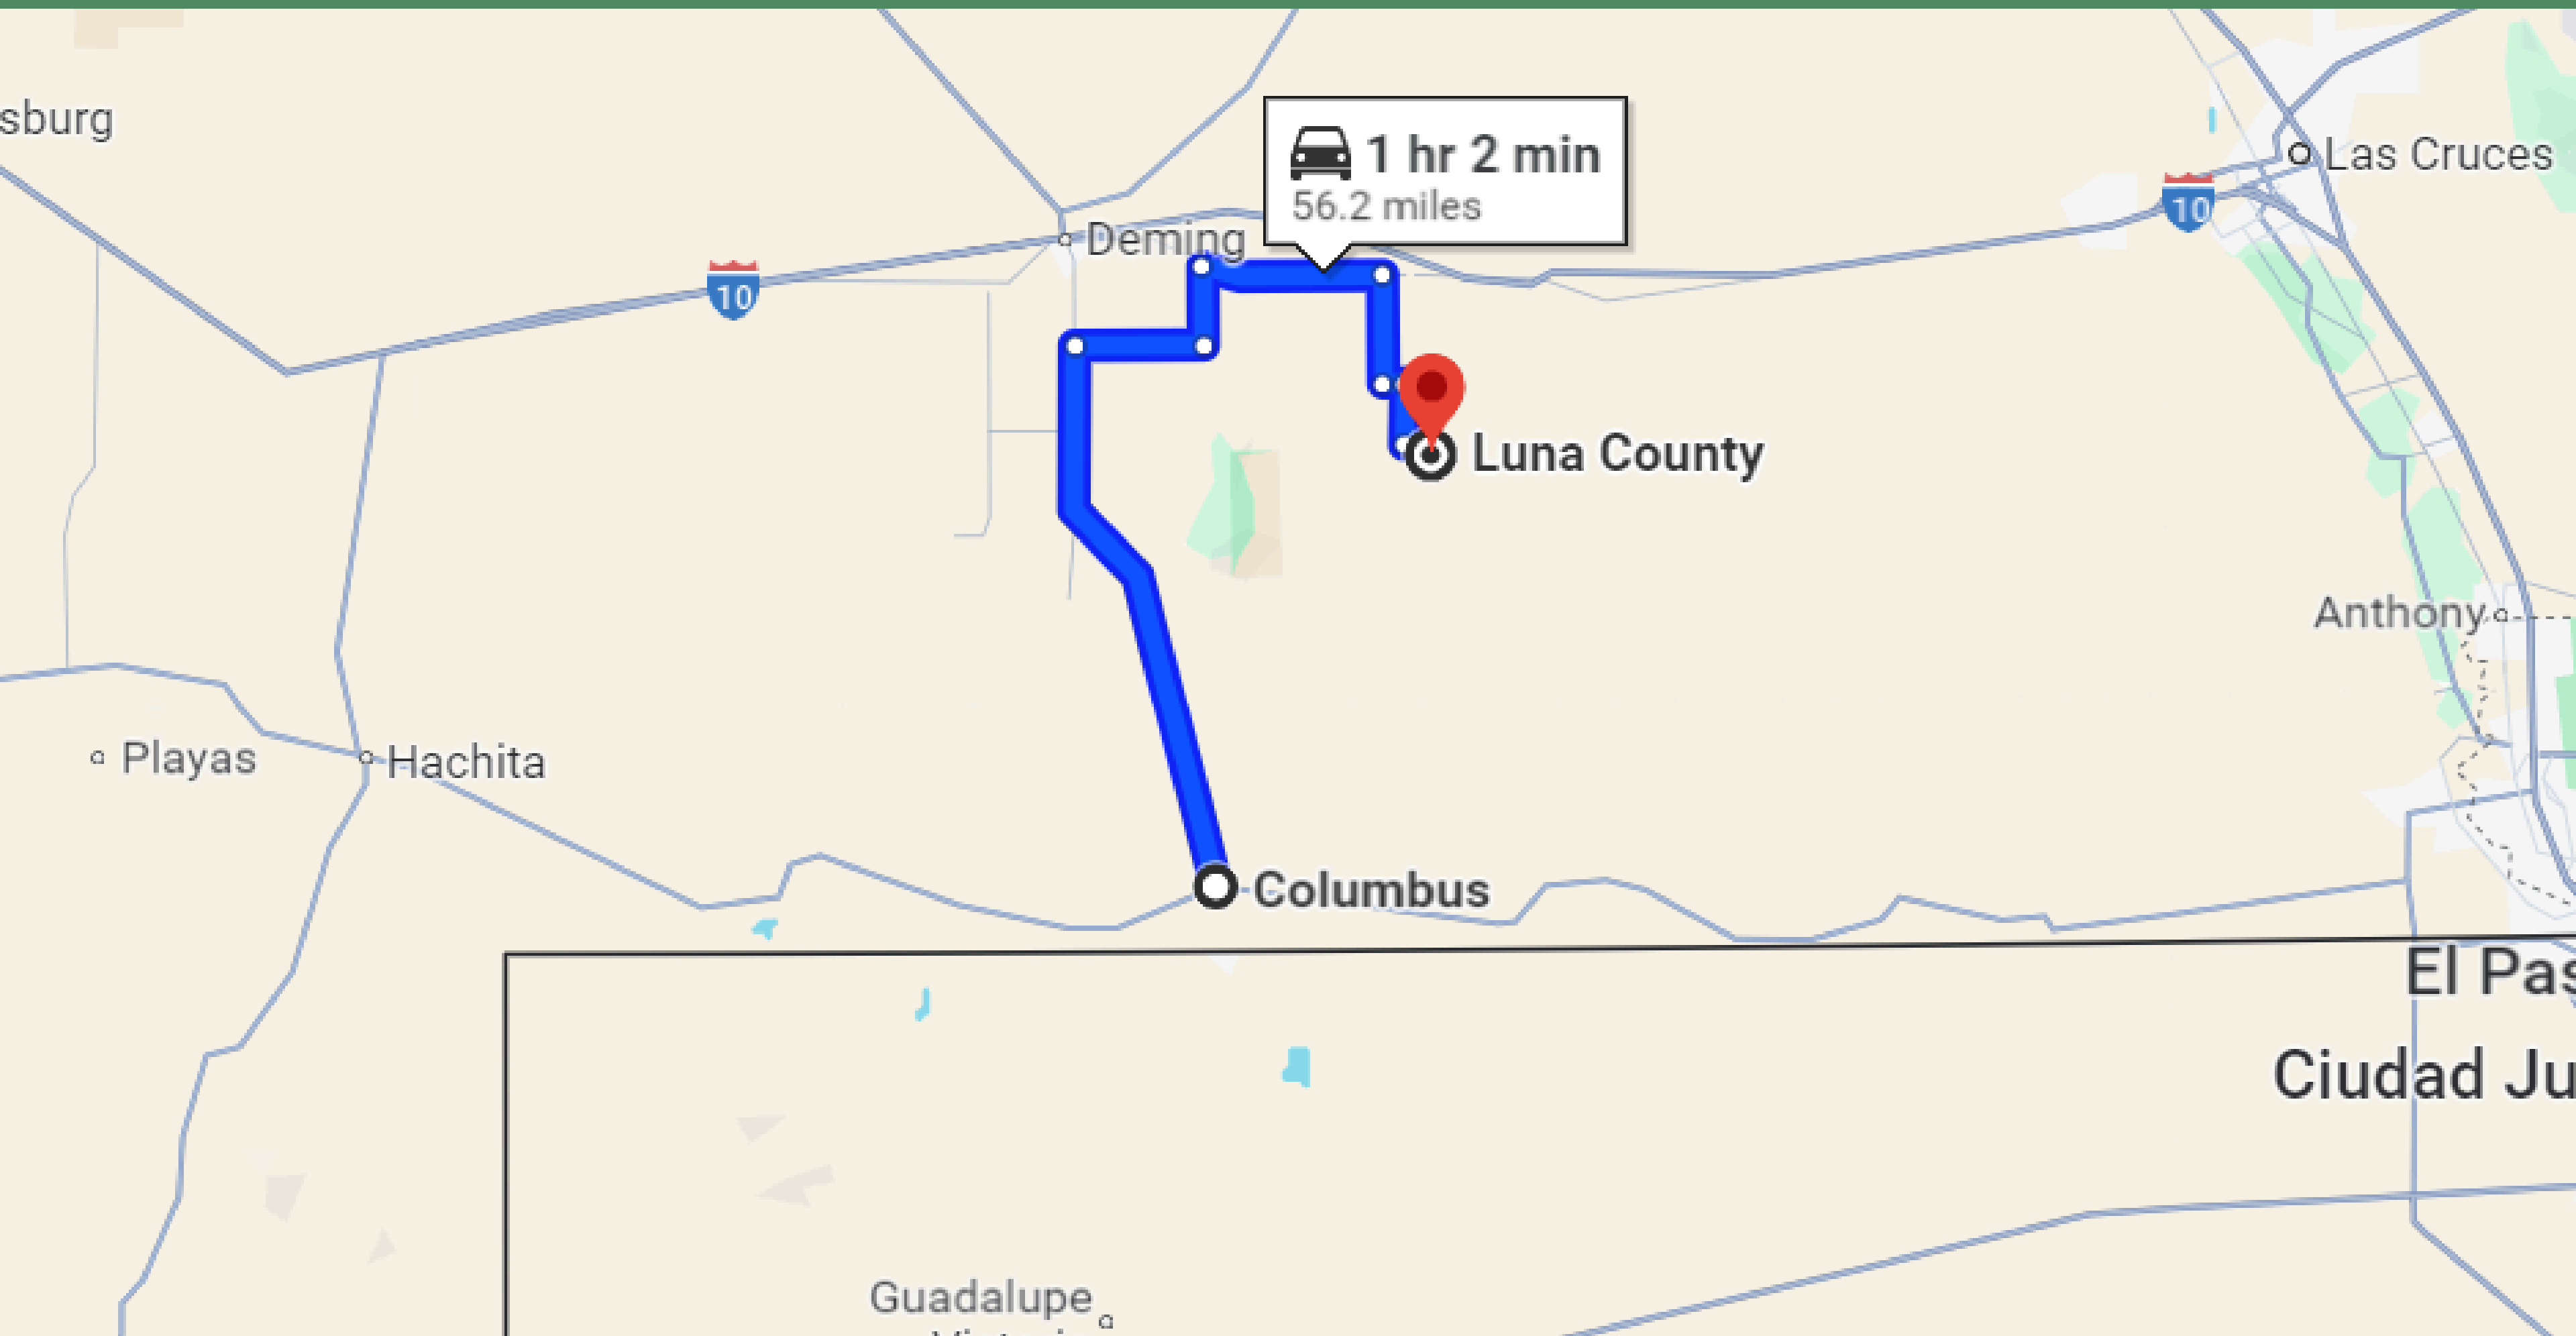

4 HRS DRIVE TO ALBUQUERQUE

1 HR DRIVE TO COLUMBUS TOWN

34-MINUTE DRIVE TO DEMING TOWN

1 HR DRIVE TO LAS CRUCES TOWN