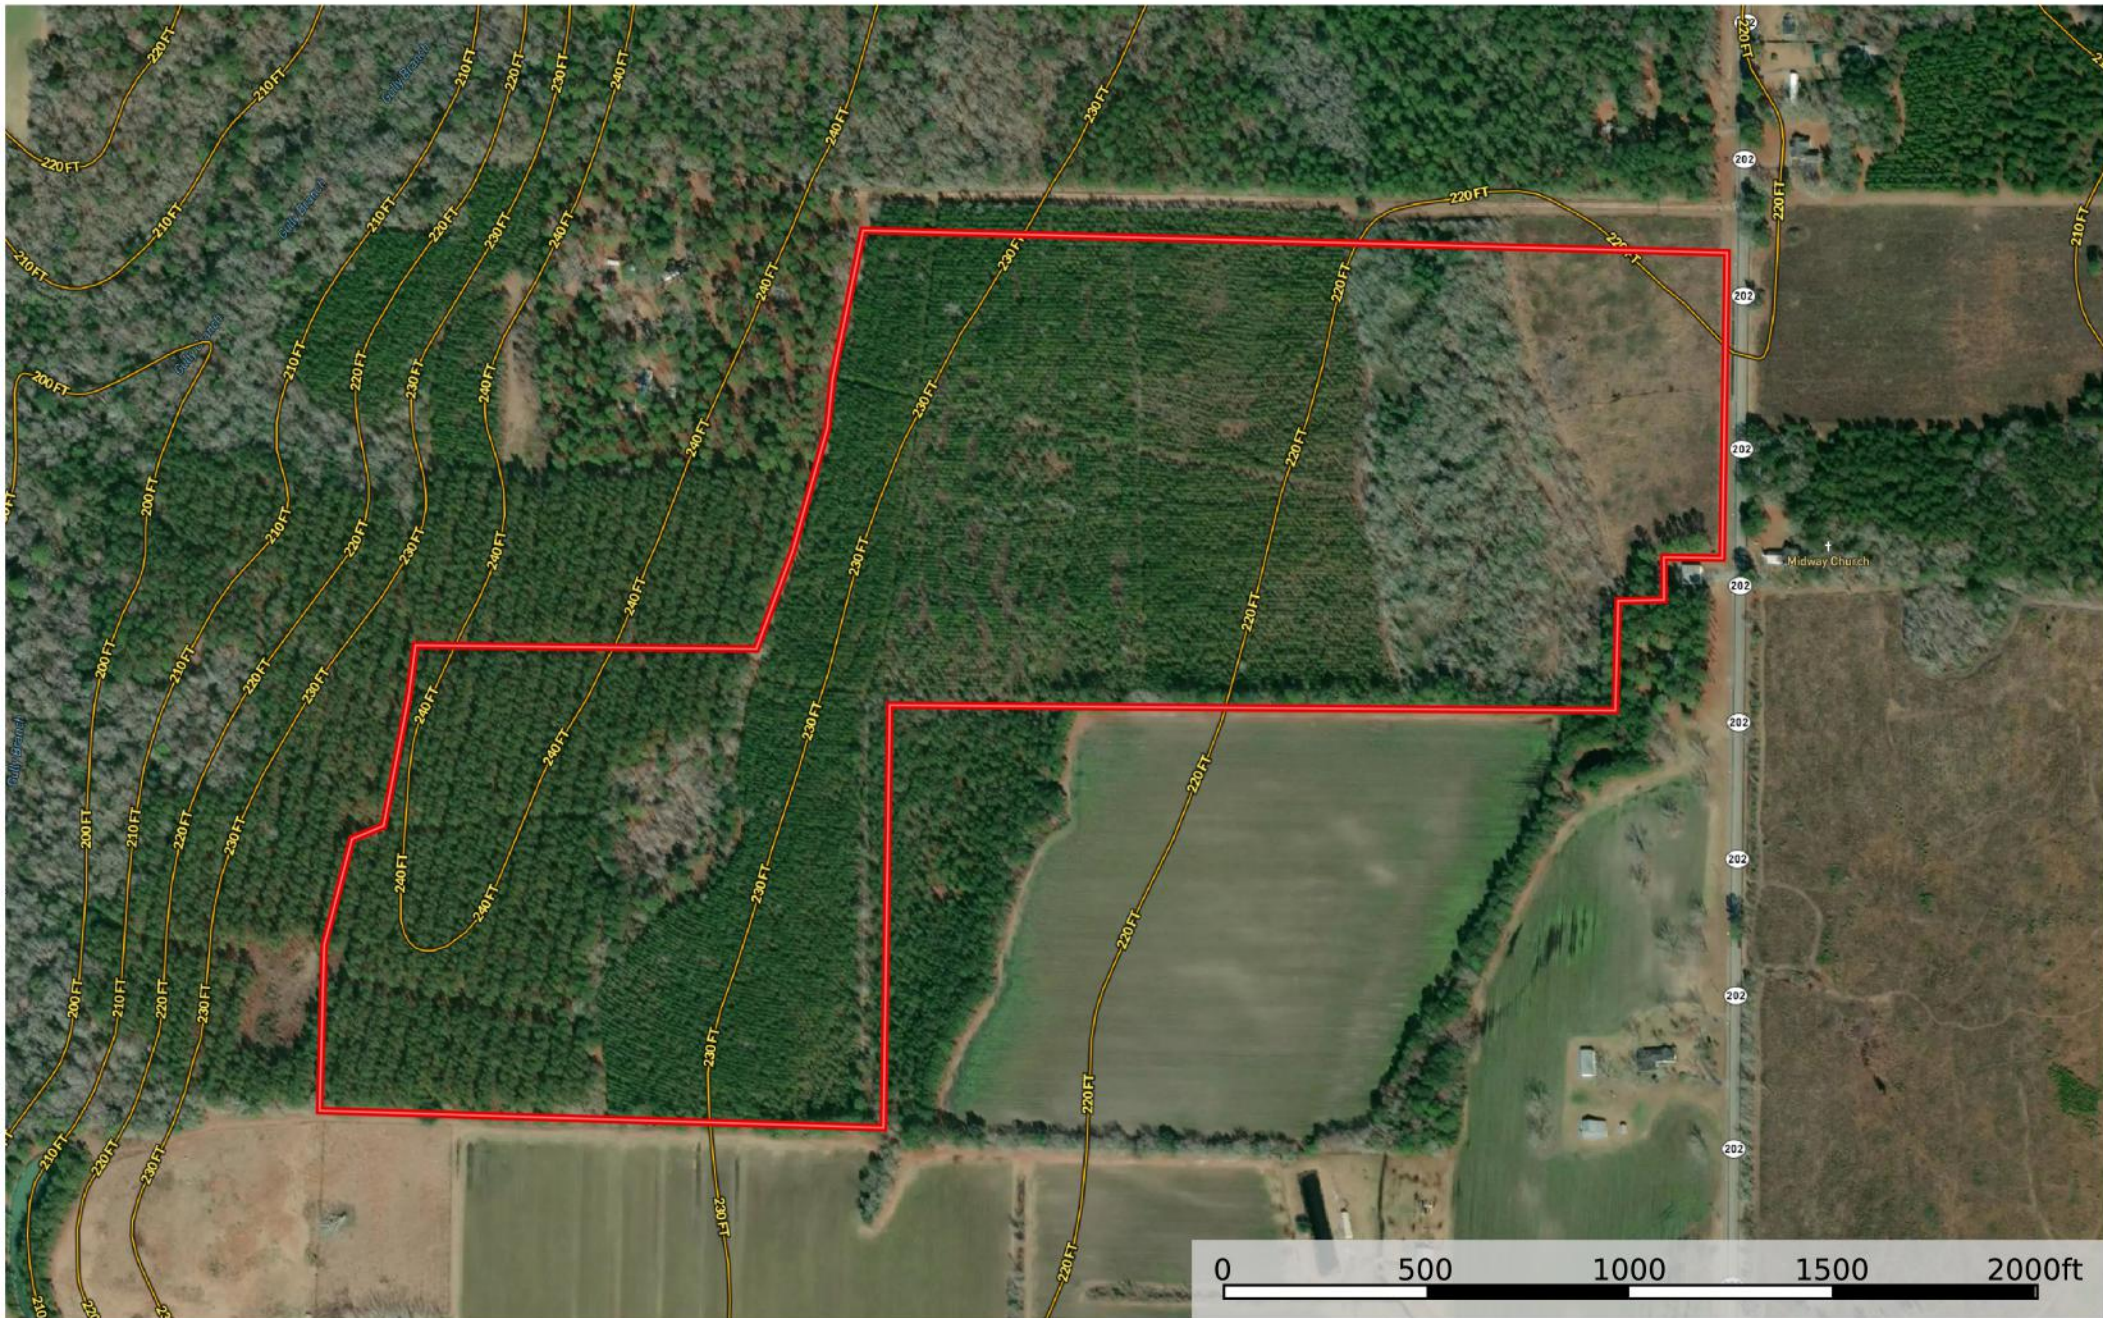

GA Highway 202 - Contour Lines

Thomas County, Georgia, 93.5 AC +/-

 Boundary