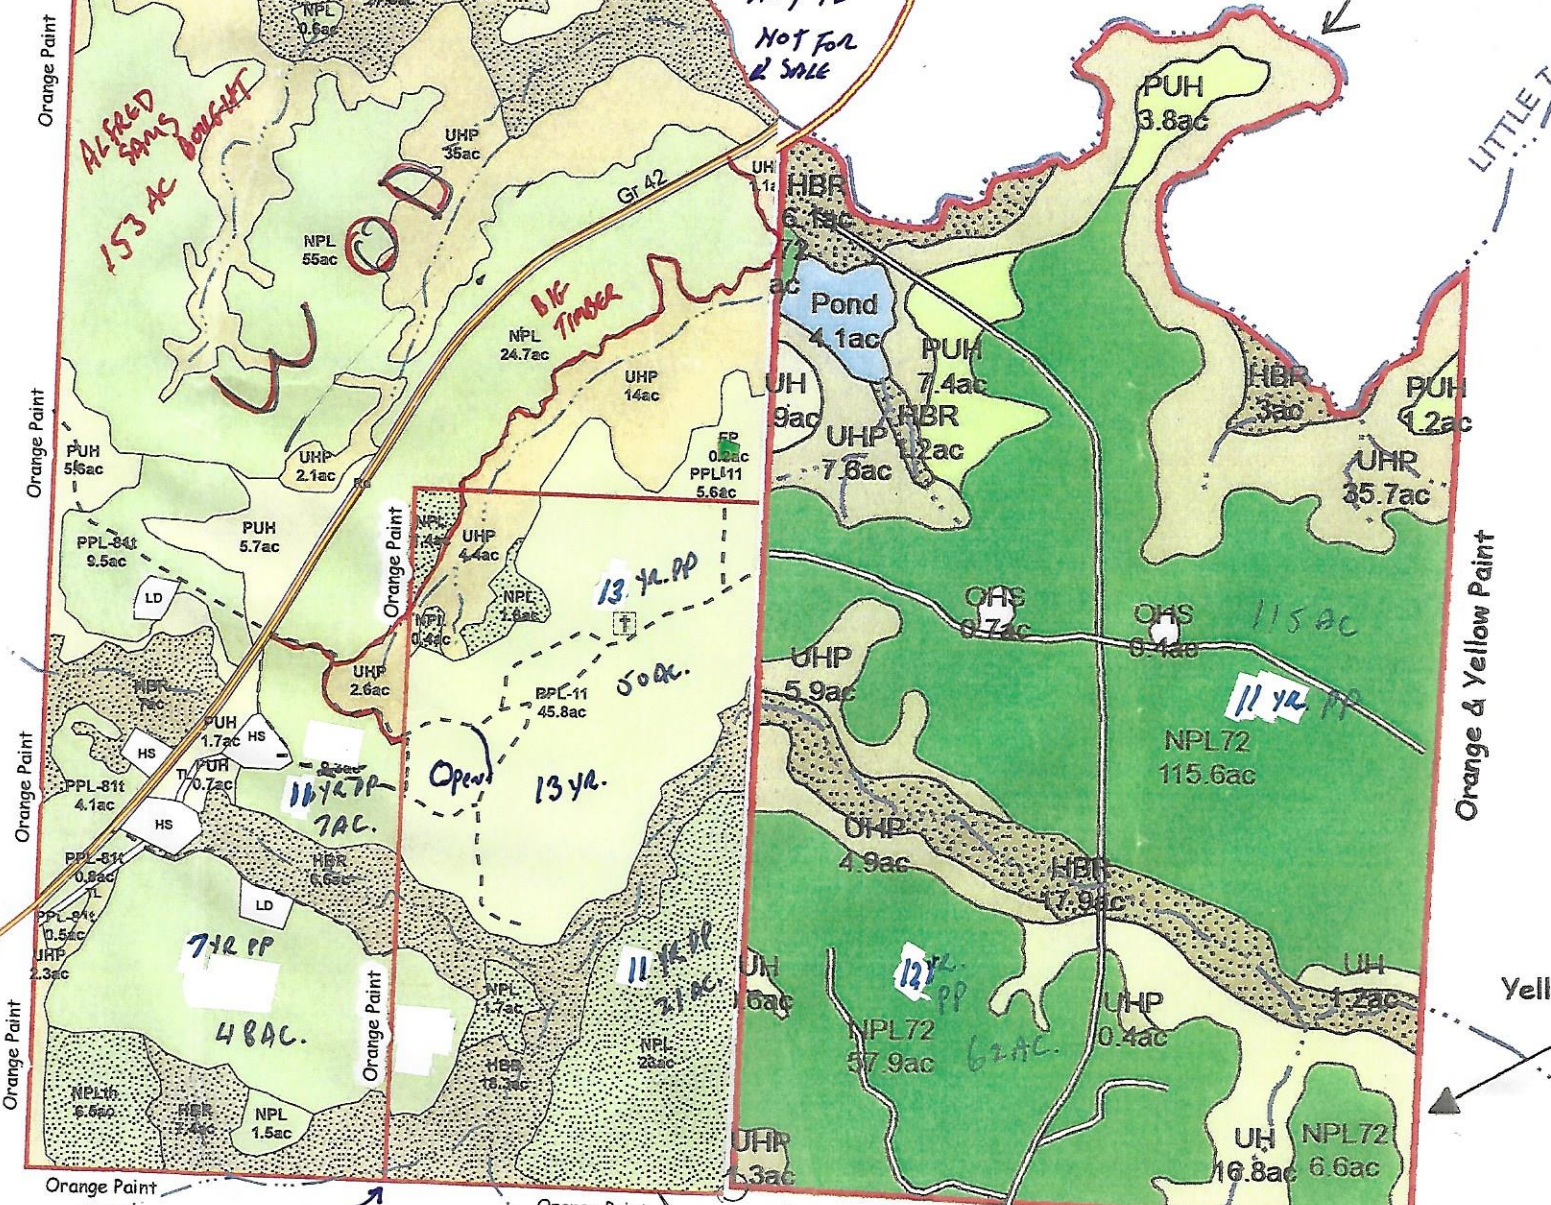

LITTLE TOBESOFKEE CREEK

Ensign

Area N. of Hwy 42
NOT FOR SALE

302.5 AC

ALFRED SPAIN DOUGHT
153 AC

8 1/2% TIMBER

221.92 AC

Orange Point/
Old Fence

Orange Point

Witness

Treadwell Rd

Orange & Yellow Paint

Yellow