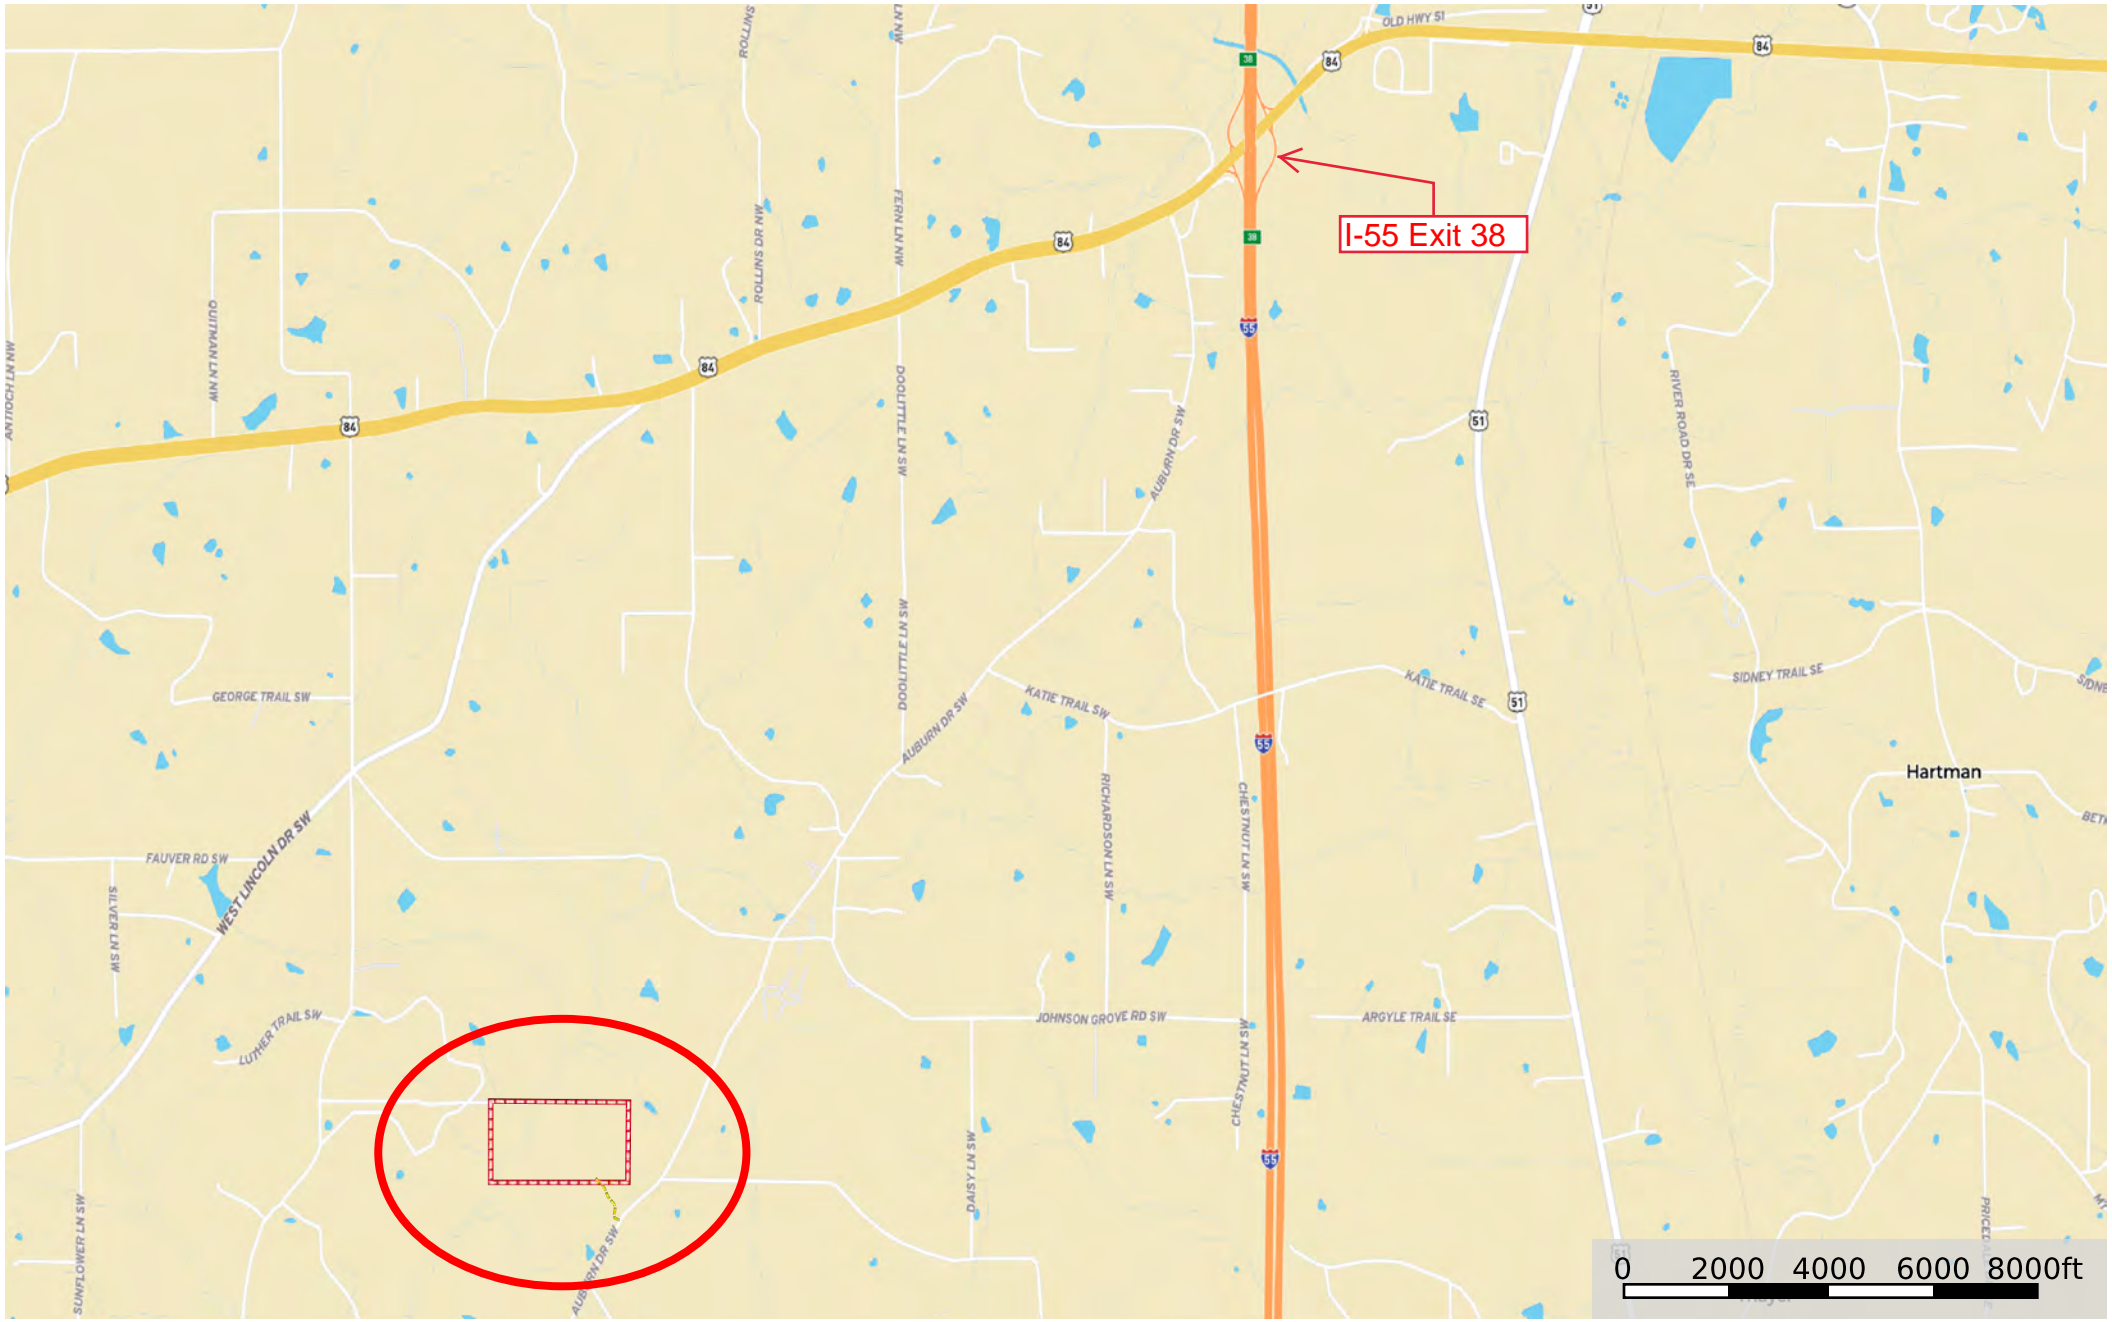

Lincoln 80 Wright

Lincoln County, Mississippi, 80 AC +/-

--- Road / Trail □ Boundary

Lincoln 80 Wright

Lincoln County, Mississippi, 80 AC +/-

- Gate
- Blind
- Primary Road
- Road / Trail
- Boundary

Lincoln 80 Wright

Lincoln County, Mississippi, 80 AC +/-

--- Road / Trail □ Boundary

Lincoln 80 Wright

Lincoln County, Mississippi, 80 AC +/-

--- Road / Trail □ Boundary