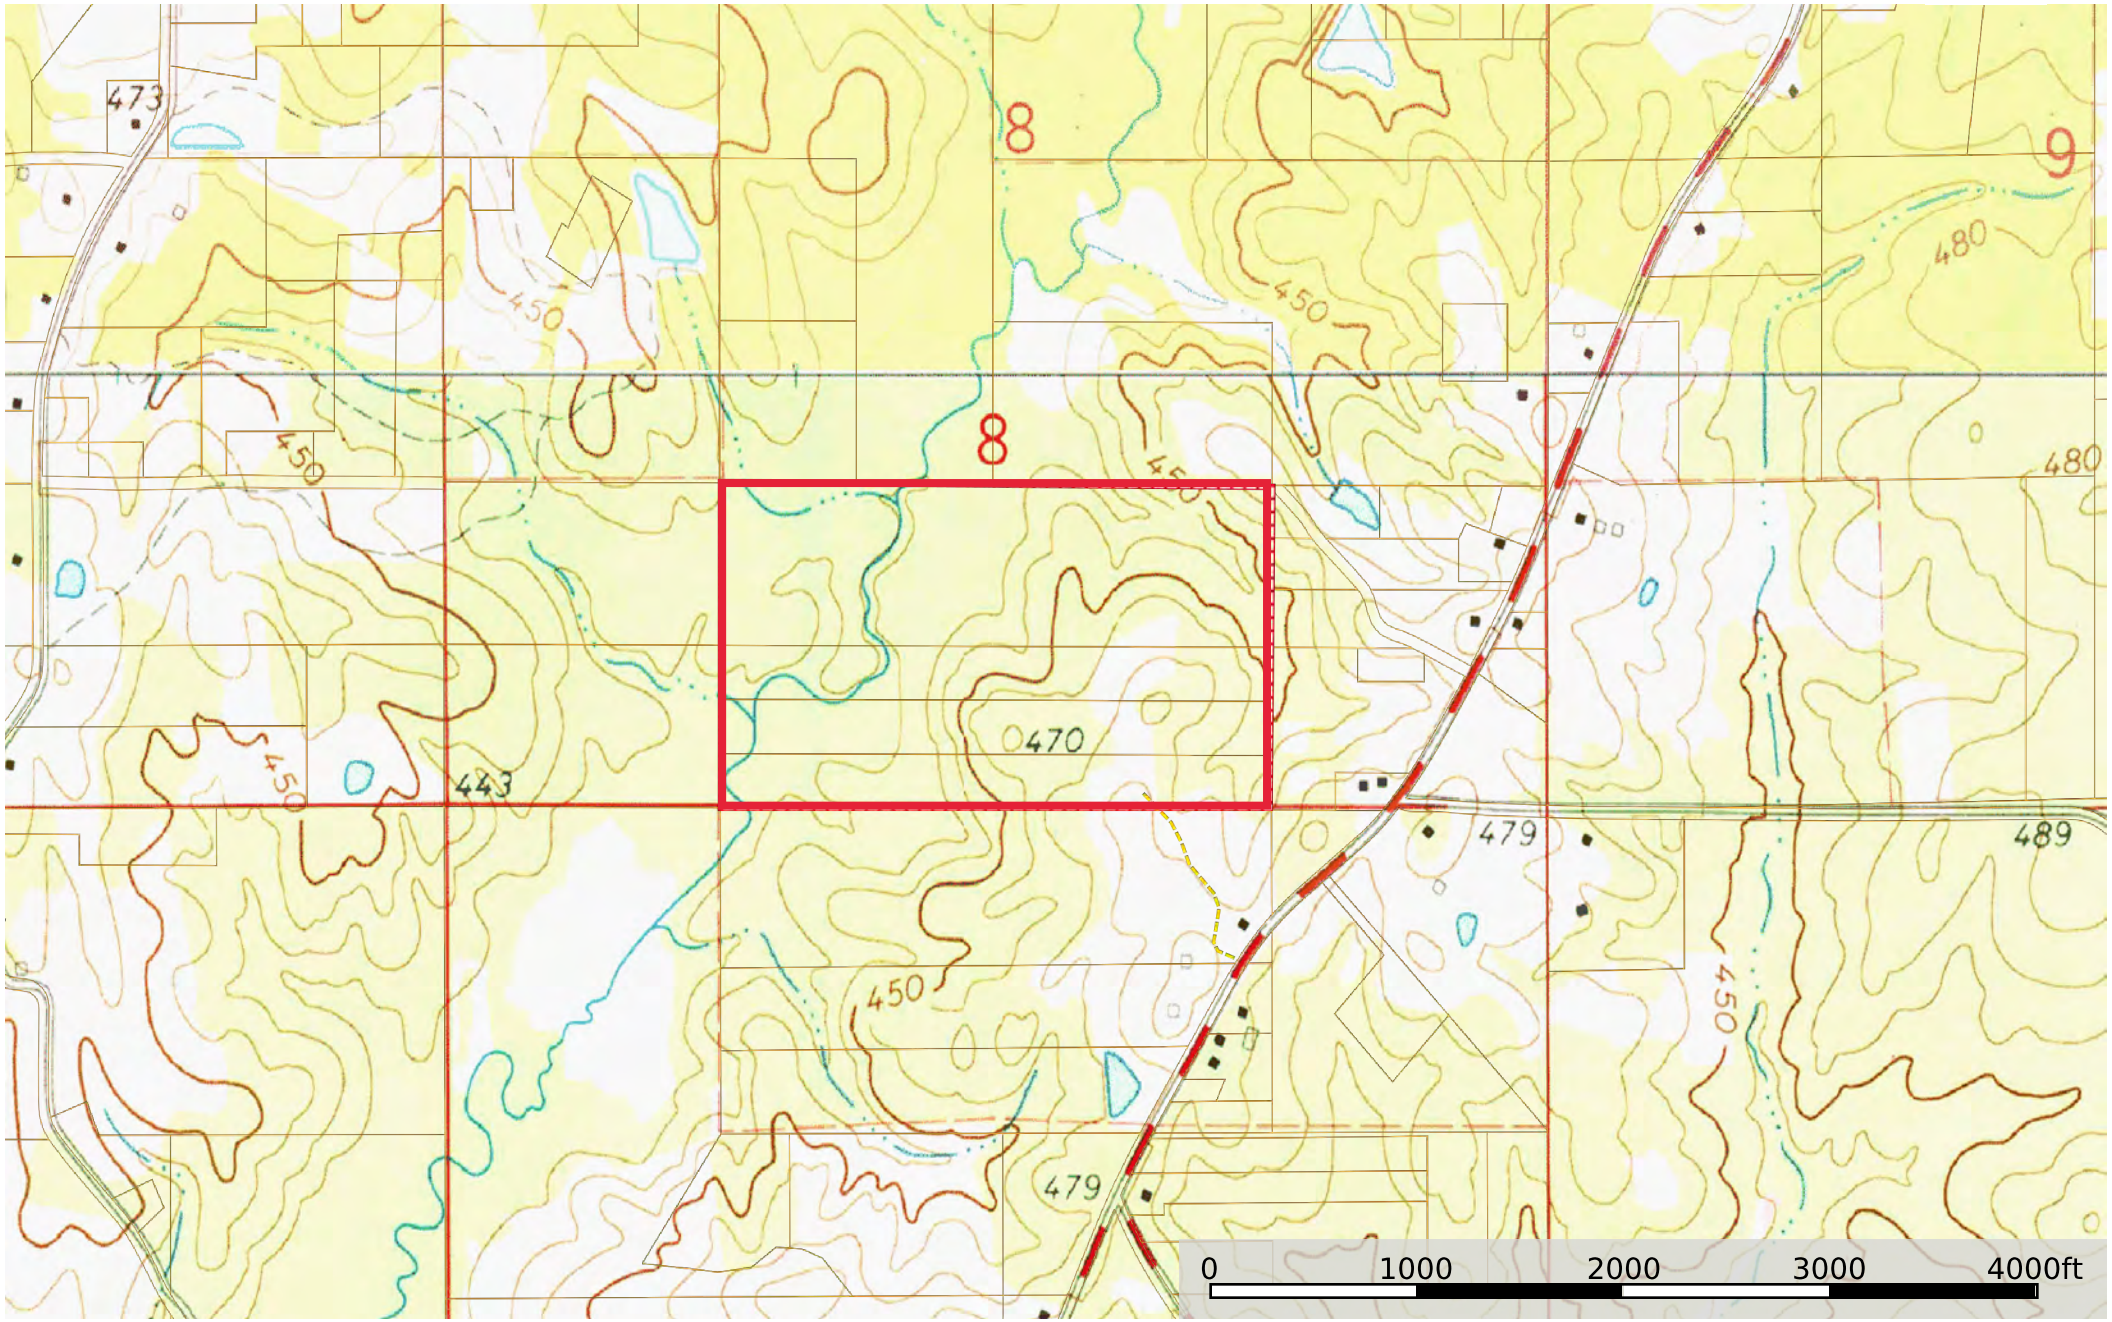

Lincoln 80 Wright

Lincoln County, Mississippi, 80 AC +/-

--- Road / Trail □ Boundary

Lincoln 80 Wright

Lincoln County, Mississippi, 80 AC +/-

- Gate
- Blind
- Primary Road
- Road / Trail
- Boundary

Lincoln 80 Wright

Lincoln County, Mississippi, 80 AC +/-

--- Road / Trail □ Boundary

Lincoln 80 Wright

Lincoln County, Mississippi, 80 AC +/-

--- Road / Trail □ Boundary