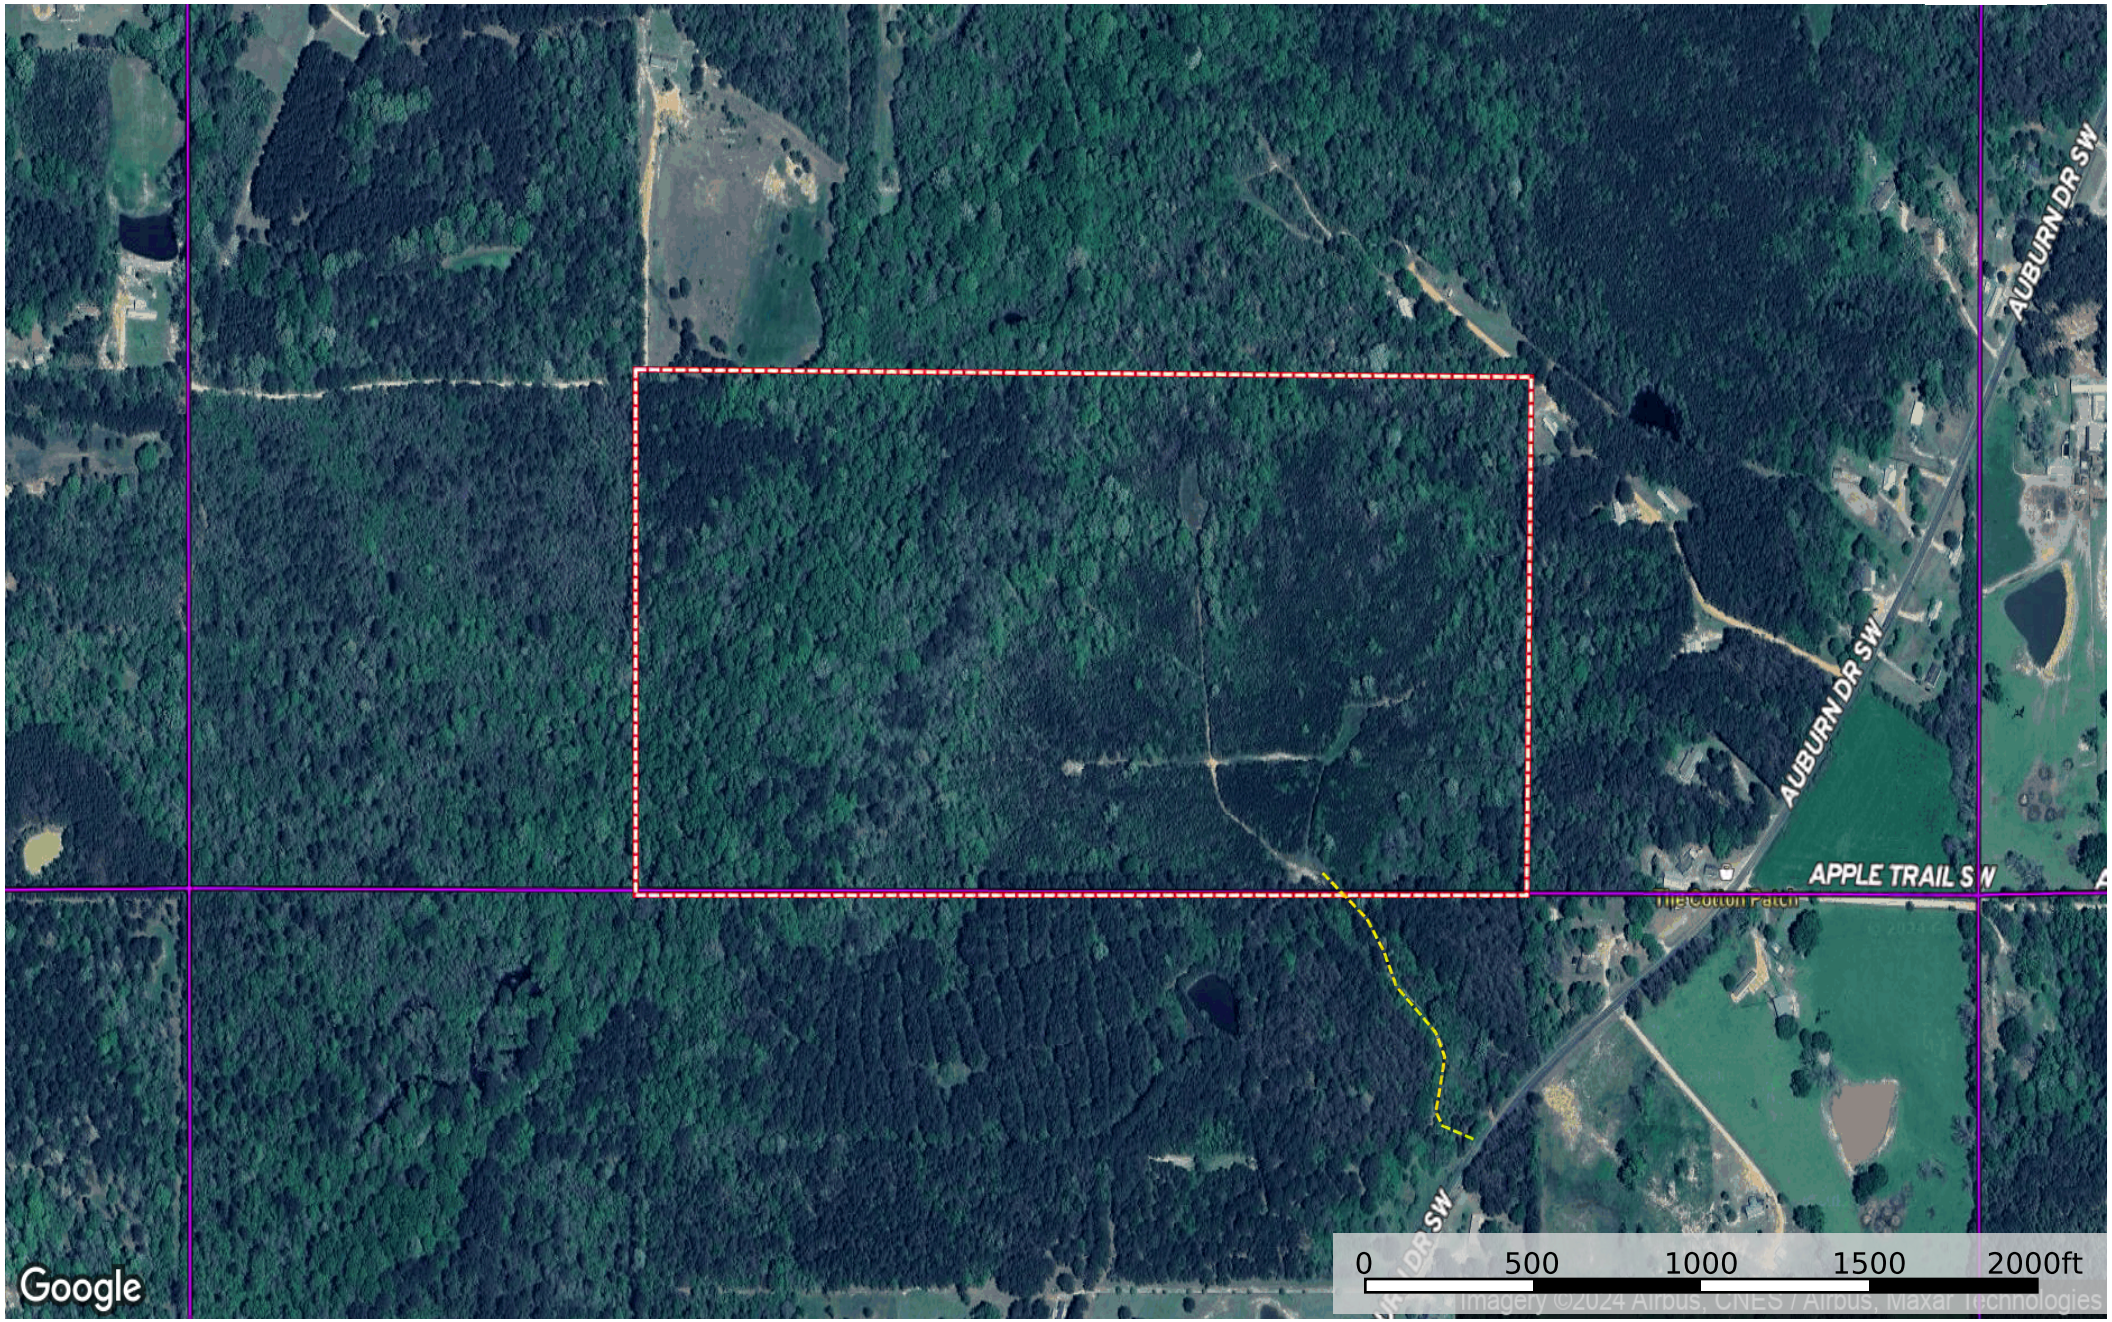

Lincoln 80 Wright

Lincoln County, Mississippi, 80 AC +/-

--- Road / Trail □ Boundary

Lincoln 80 Wright

Lincoln County, Mississippi, 80 AC +/-

- Gate
- Blind
- Primary Road
- Road / Trail
- Boundary

Lincoln 80 Wright

Lincoln County, Mississippi, 80 AC +/-

--- Road / Trail □ Boundary

Lincoln 80 Wright

Lincoln County, Mississippi, 80 AC +/-

--- Road / Trail □ Boundary