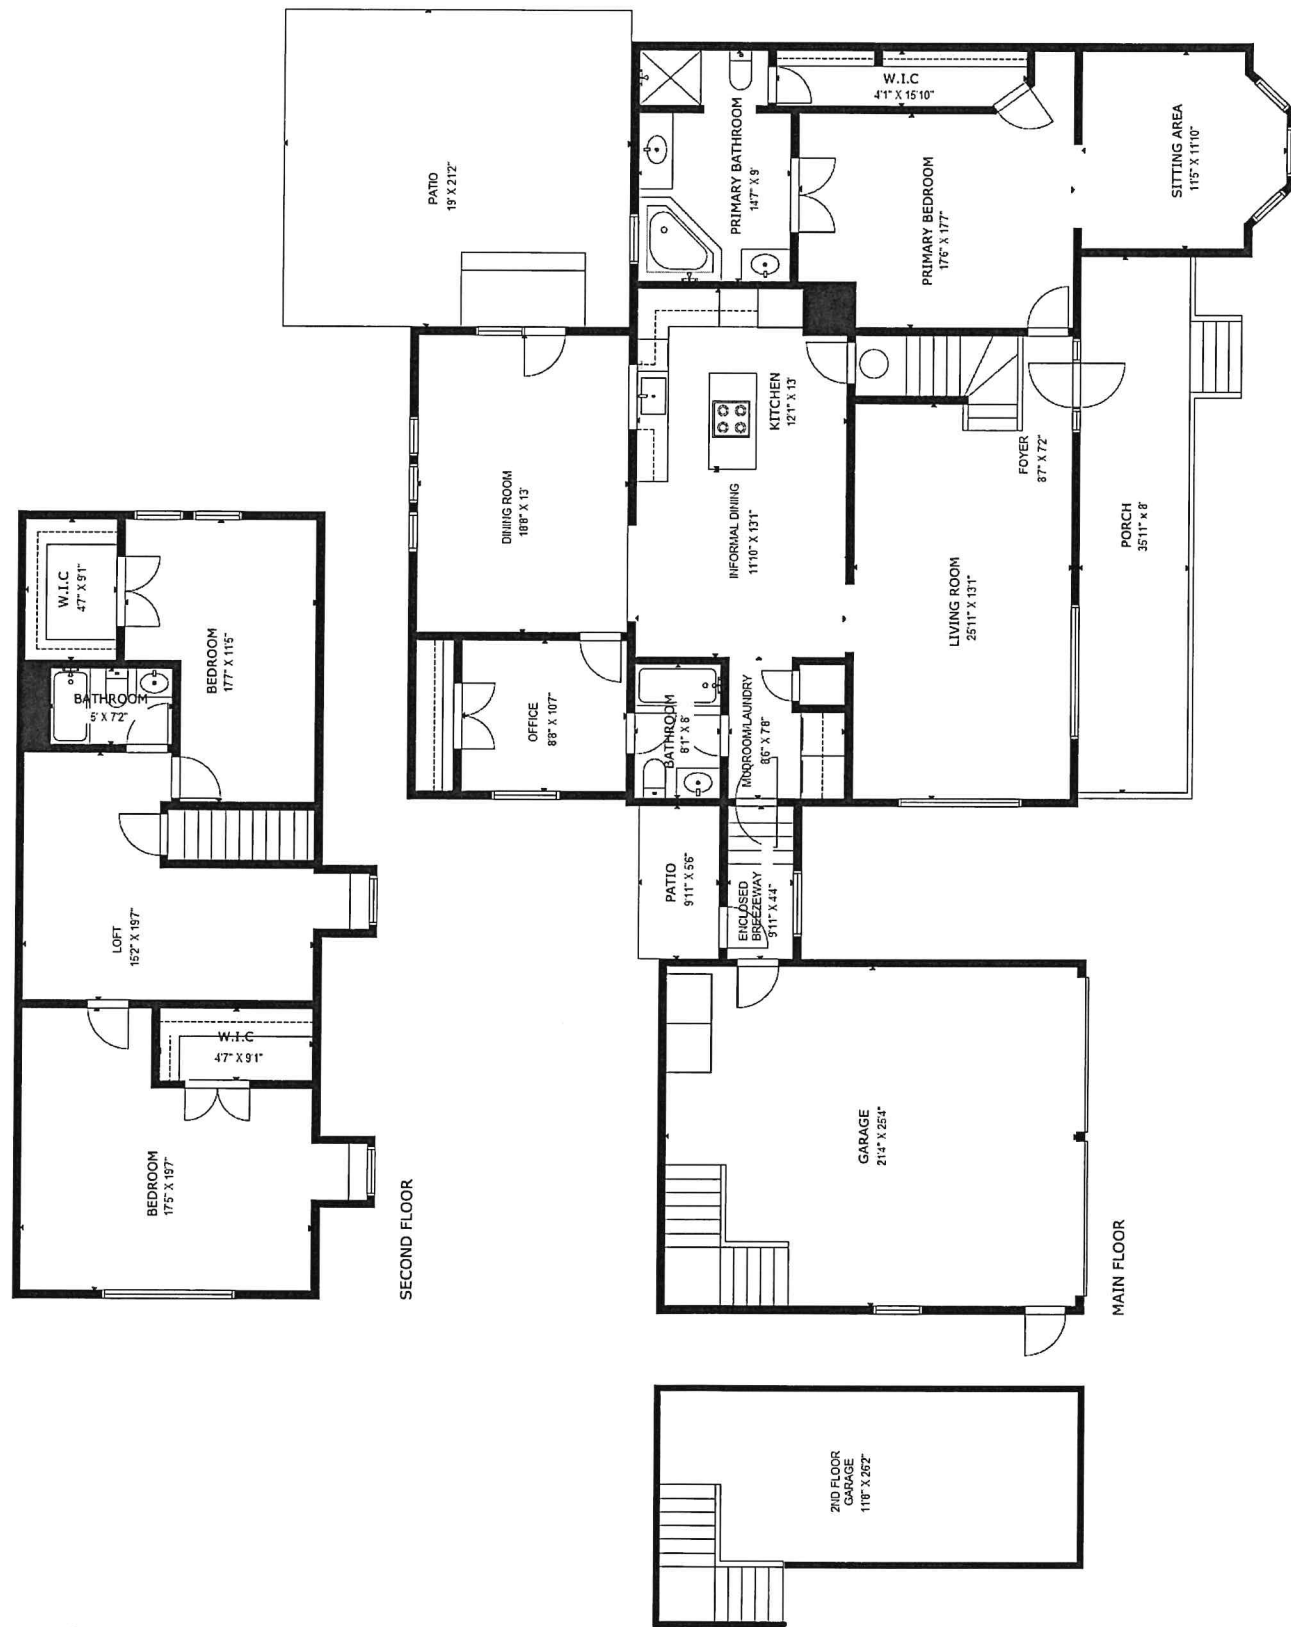

557 Olives Chapel Road Apex, NC 27502

The following dimensions are approximate interior wall to wall dimensions, measured on site, from the widest portion of each room, then calculated to Feet/inches from Rounded Decimal Feet. Information deemed reliable, but not guaranteed.