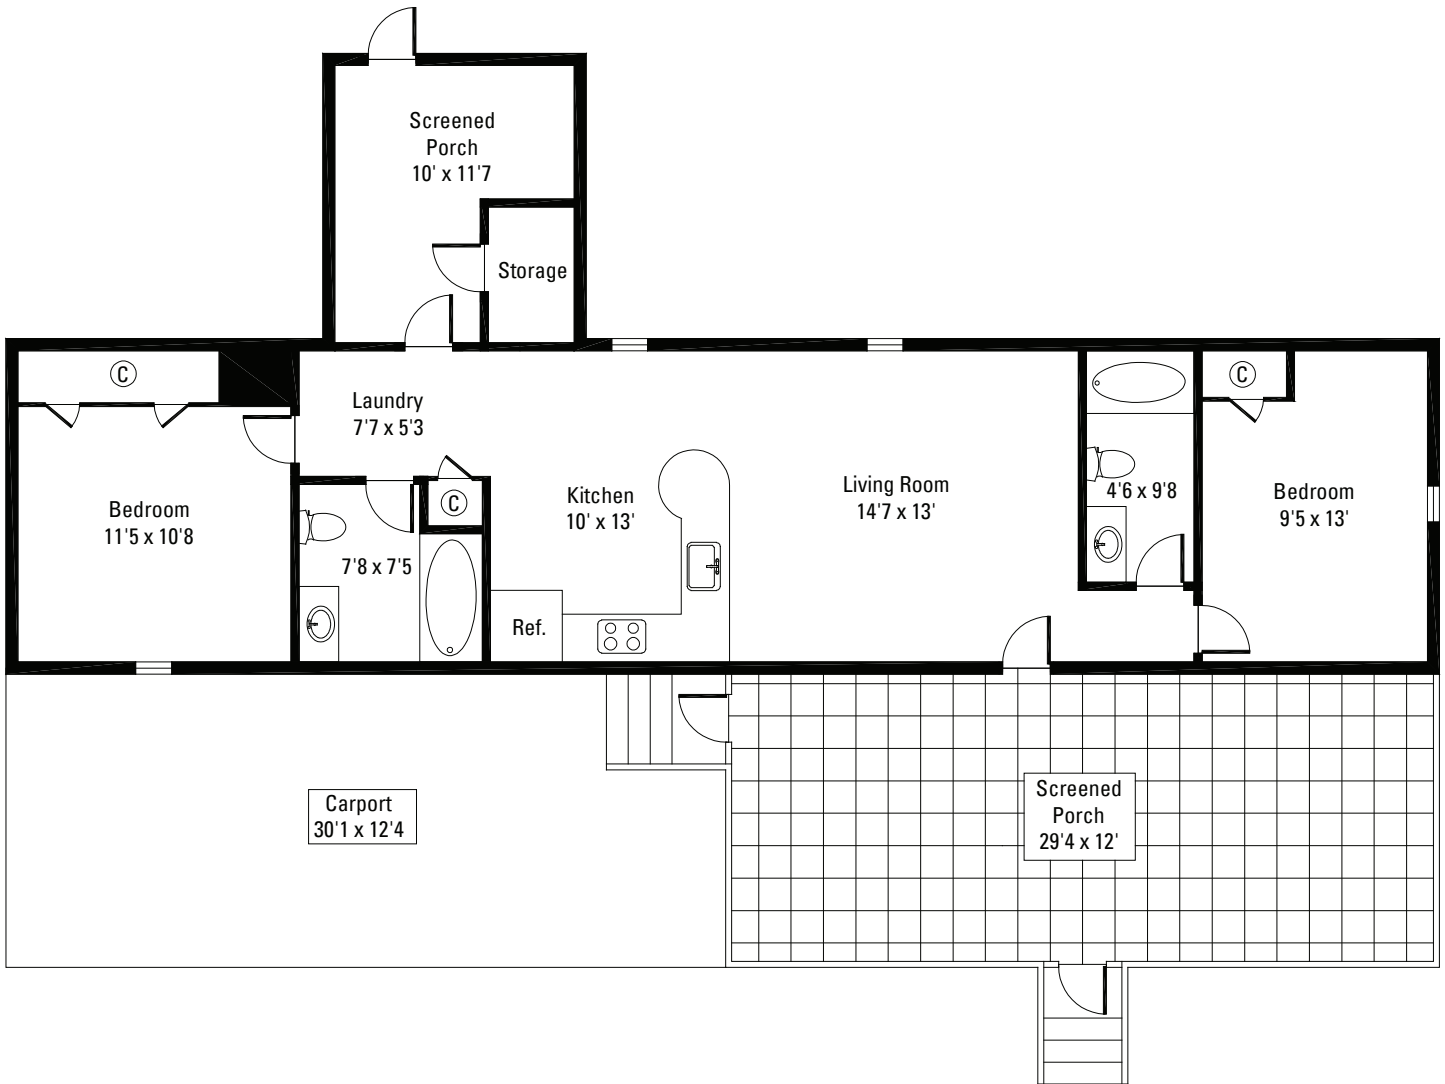

CARETAKER HOME

Tammra Granger
Global Real Estate Advisor
704.281.8820
Tammra.Granger@PremierSIR.com