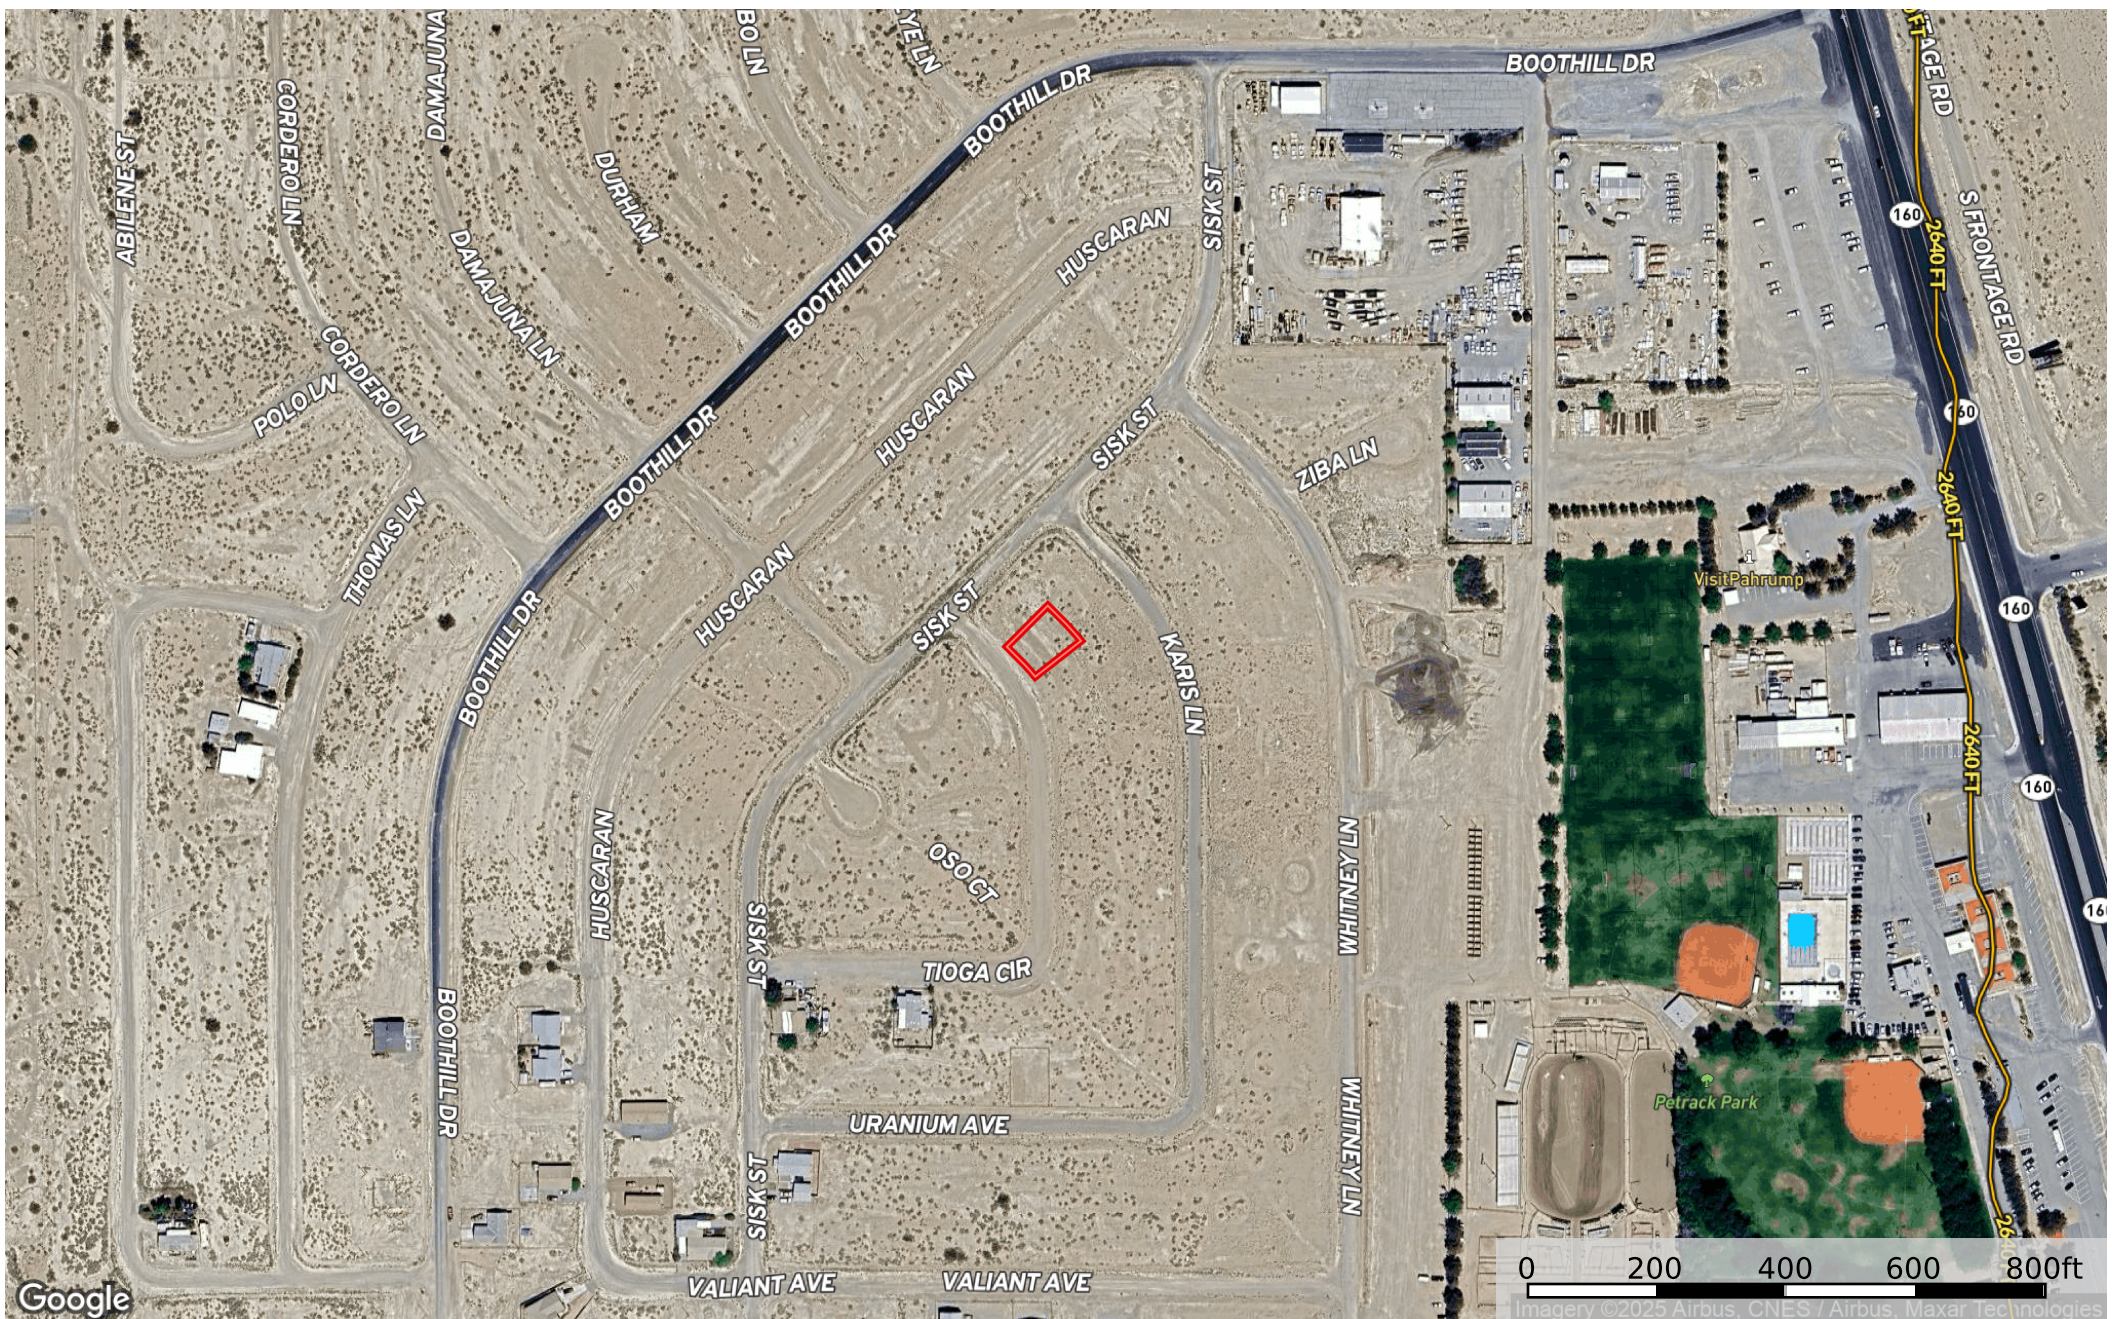

0.13 Acre Pahrump, Nye County, NV 038-192-25
Nye County, Nevada, 0.13 AC +/-

 Boundary

0 200 400 600 800ft
Imagery ©2020 Airbus, CNES, Airbus, Maxar Technologies