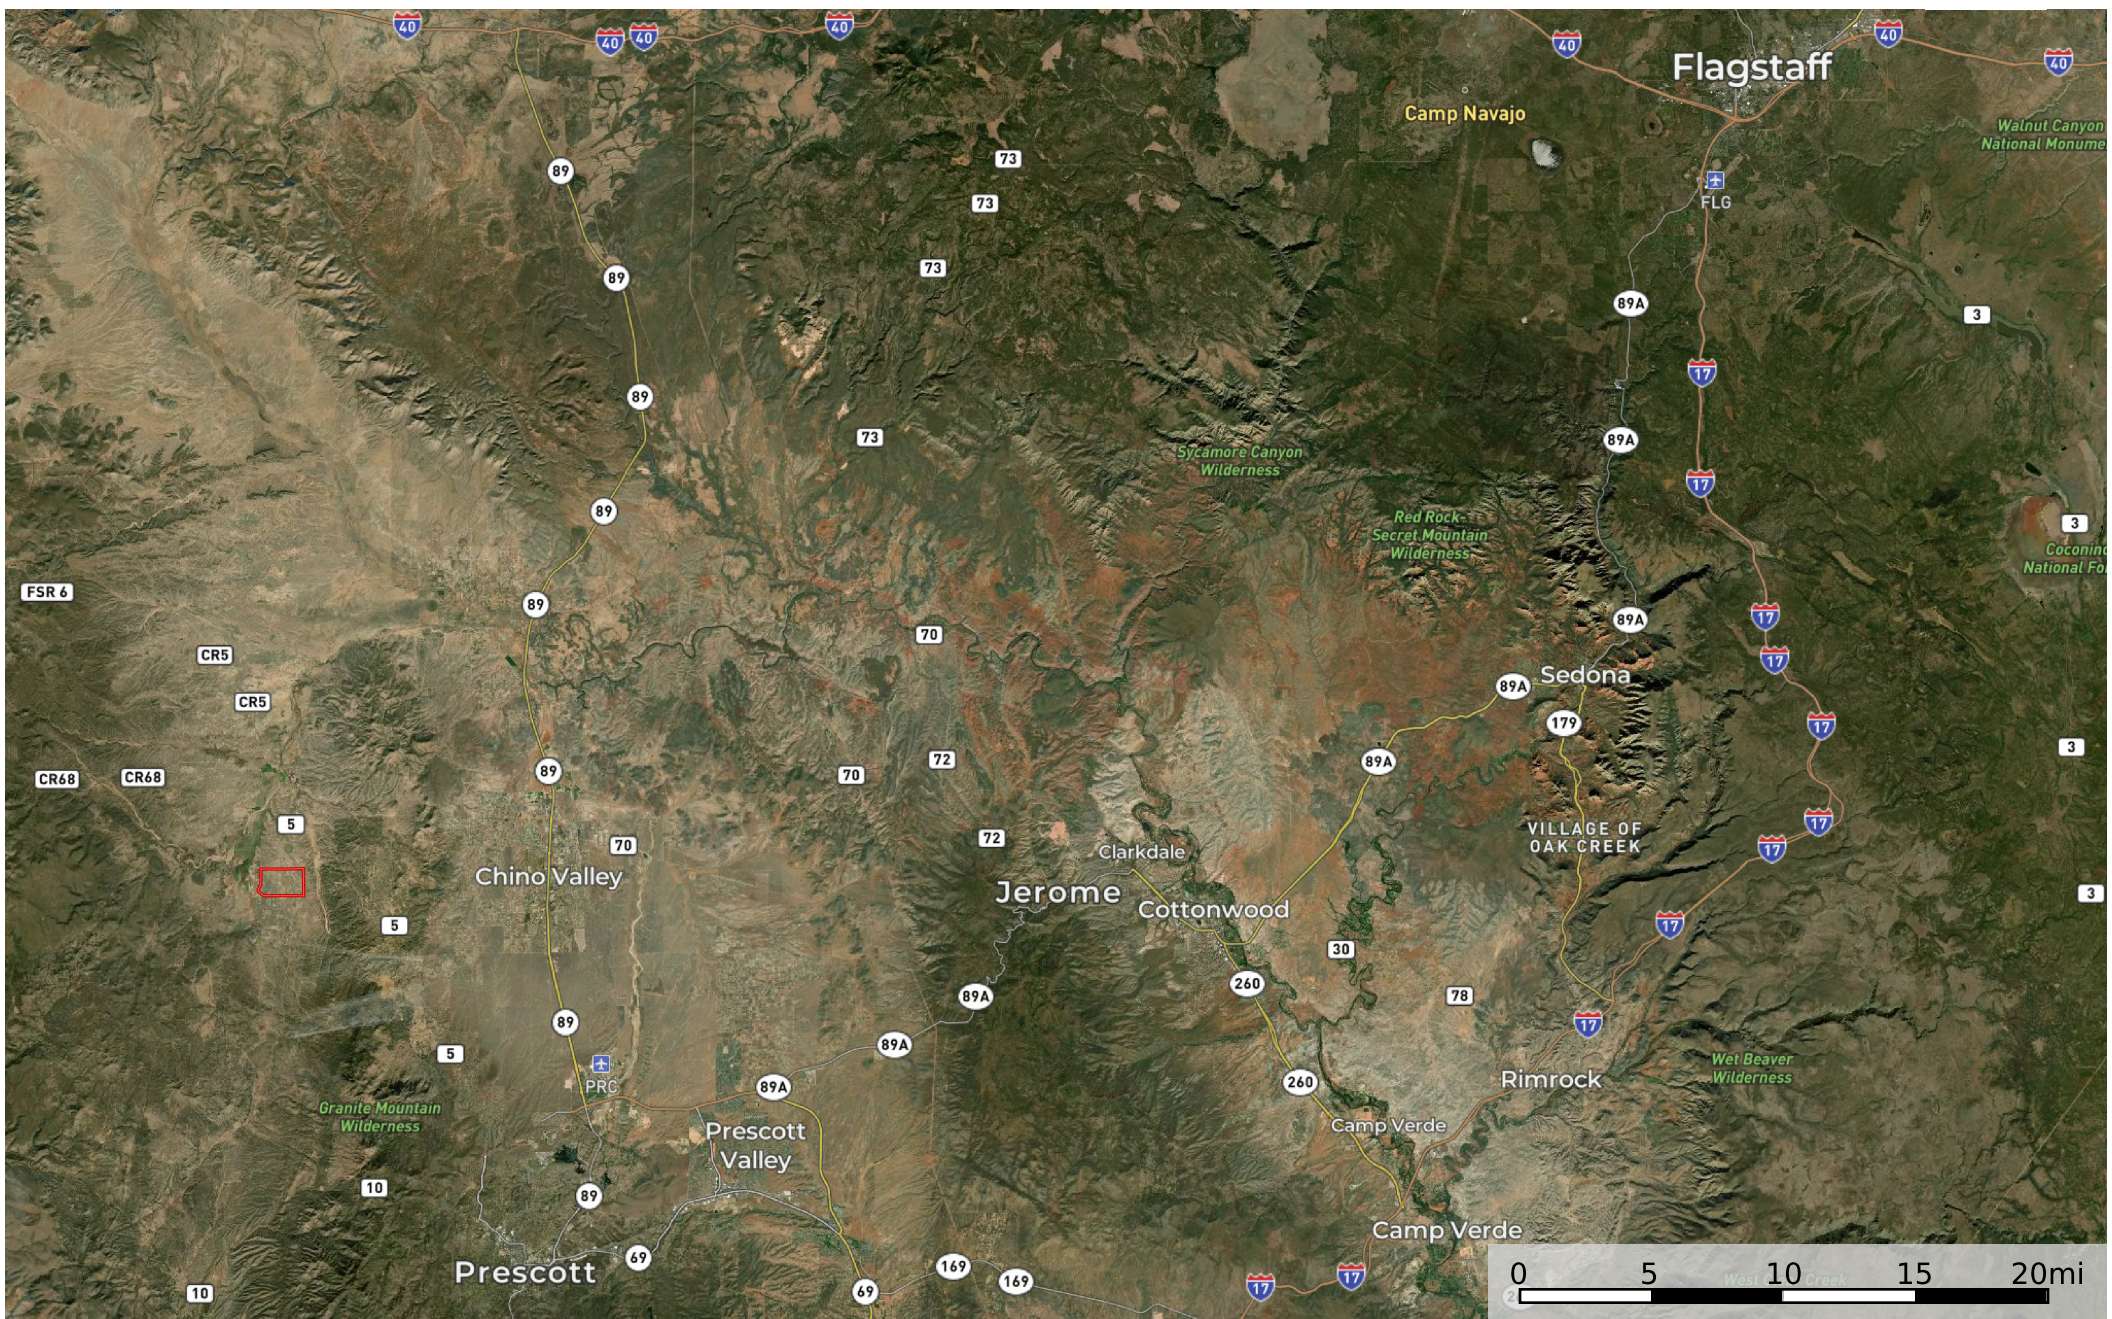

Long Meadow Ranch - Stephens Pasture 3

Yavapai County, Arizona, 1057 AC +/-

 Boundary

MARTY RYAN
P: 520-429-0746

 The information contained herein was obtained from sources deemed to be reliable. Land id™ Services makes no warranties or guarantees as to the completeness or accuracy thereof.