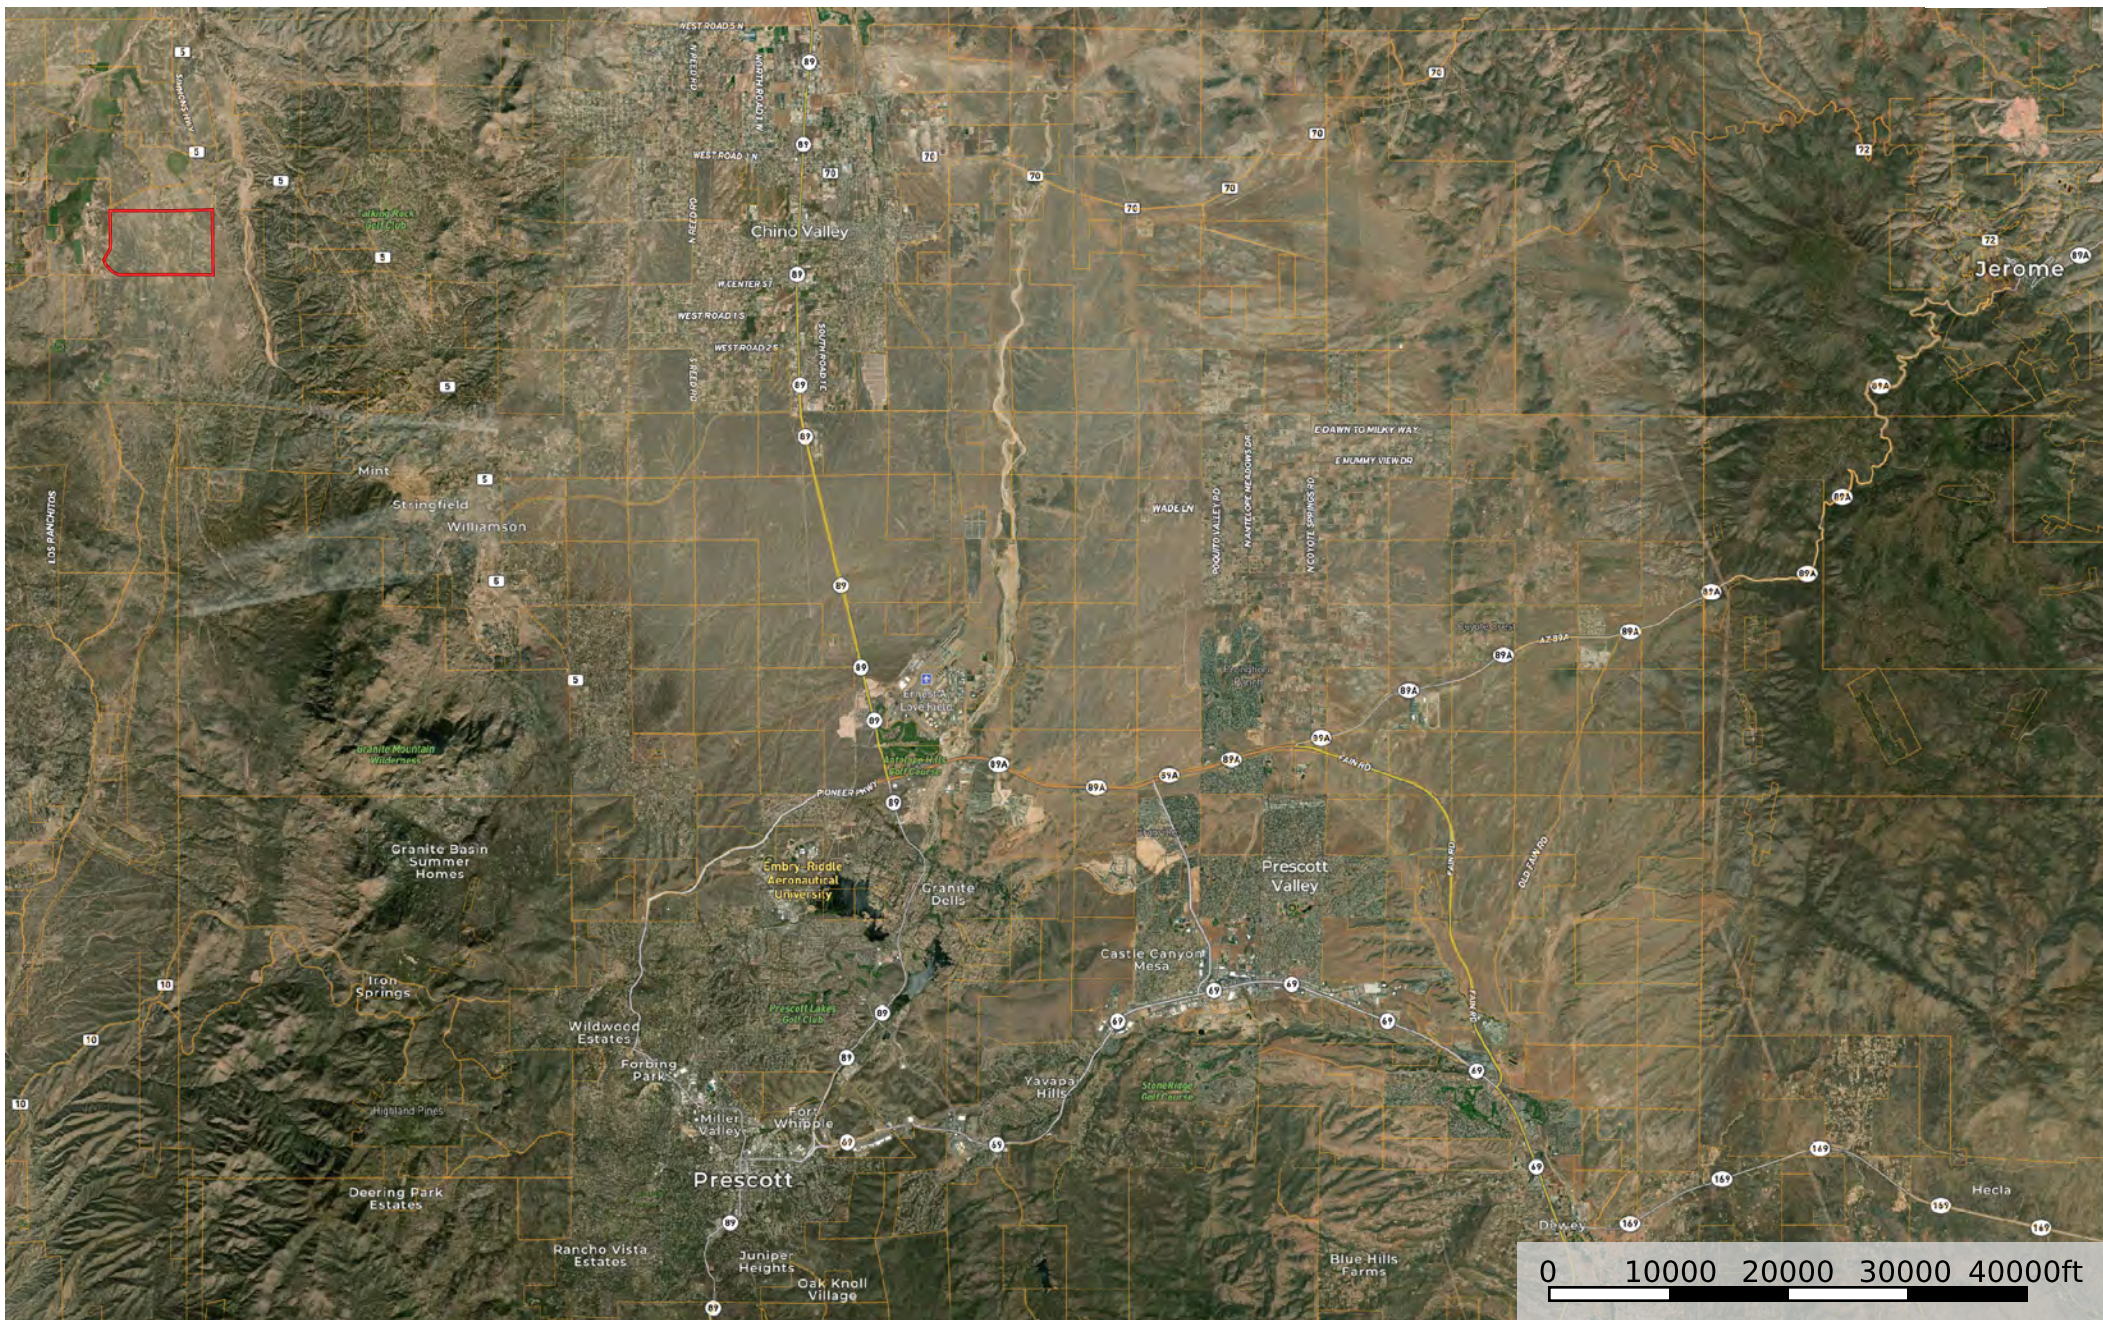

# Long Meadow Ranch - Stephens Pasture 2

Yavapai County, Arizona, 1057 AC +/-

 Boundary

MARTY RYAN  
P: 520-429-0746

 The information contained herein was obtained from sources deemed to be reliable. Land id™ Services makes no warranties or guarantees as to the completeness or accuracy thereof.