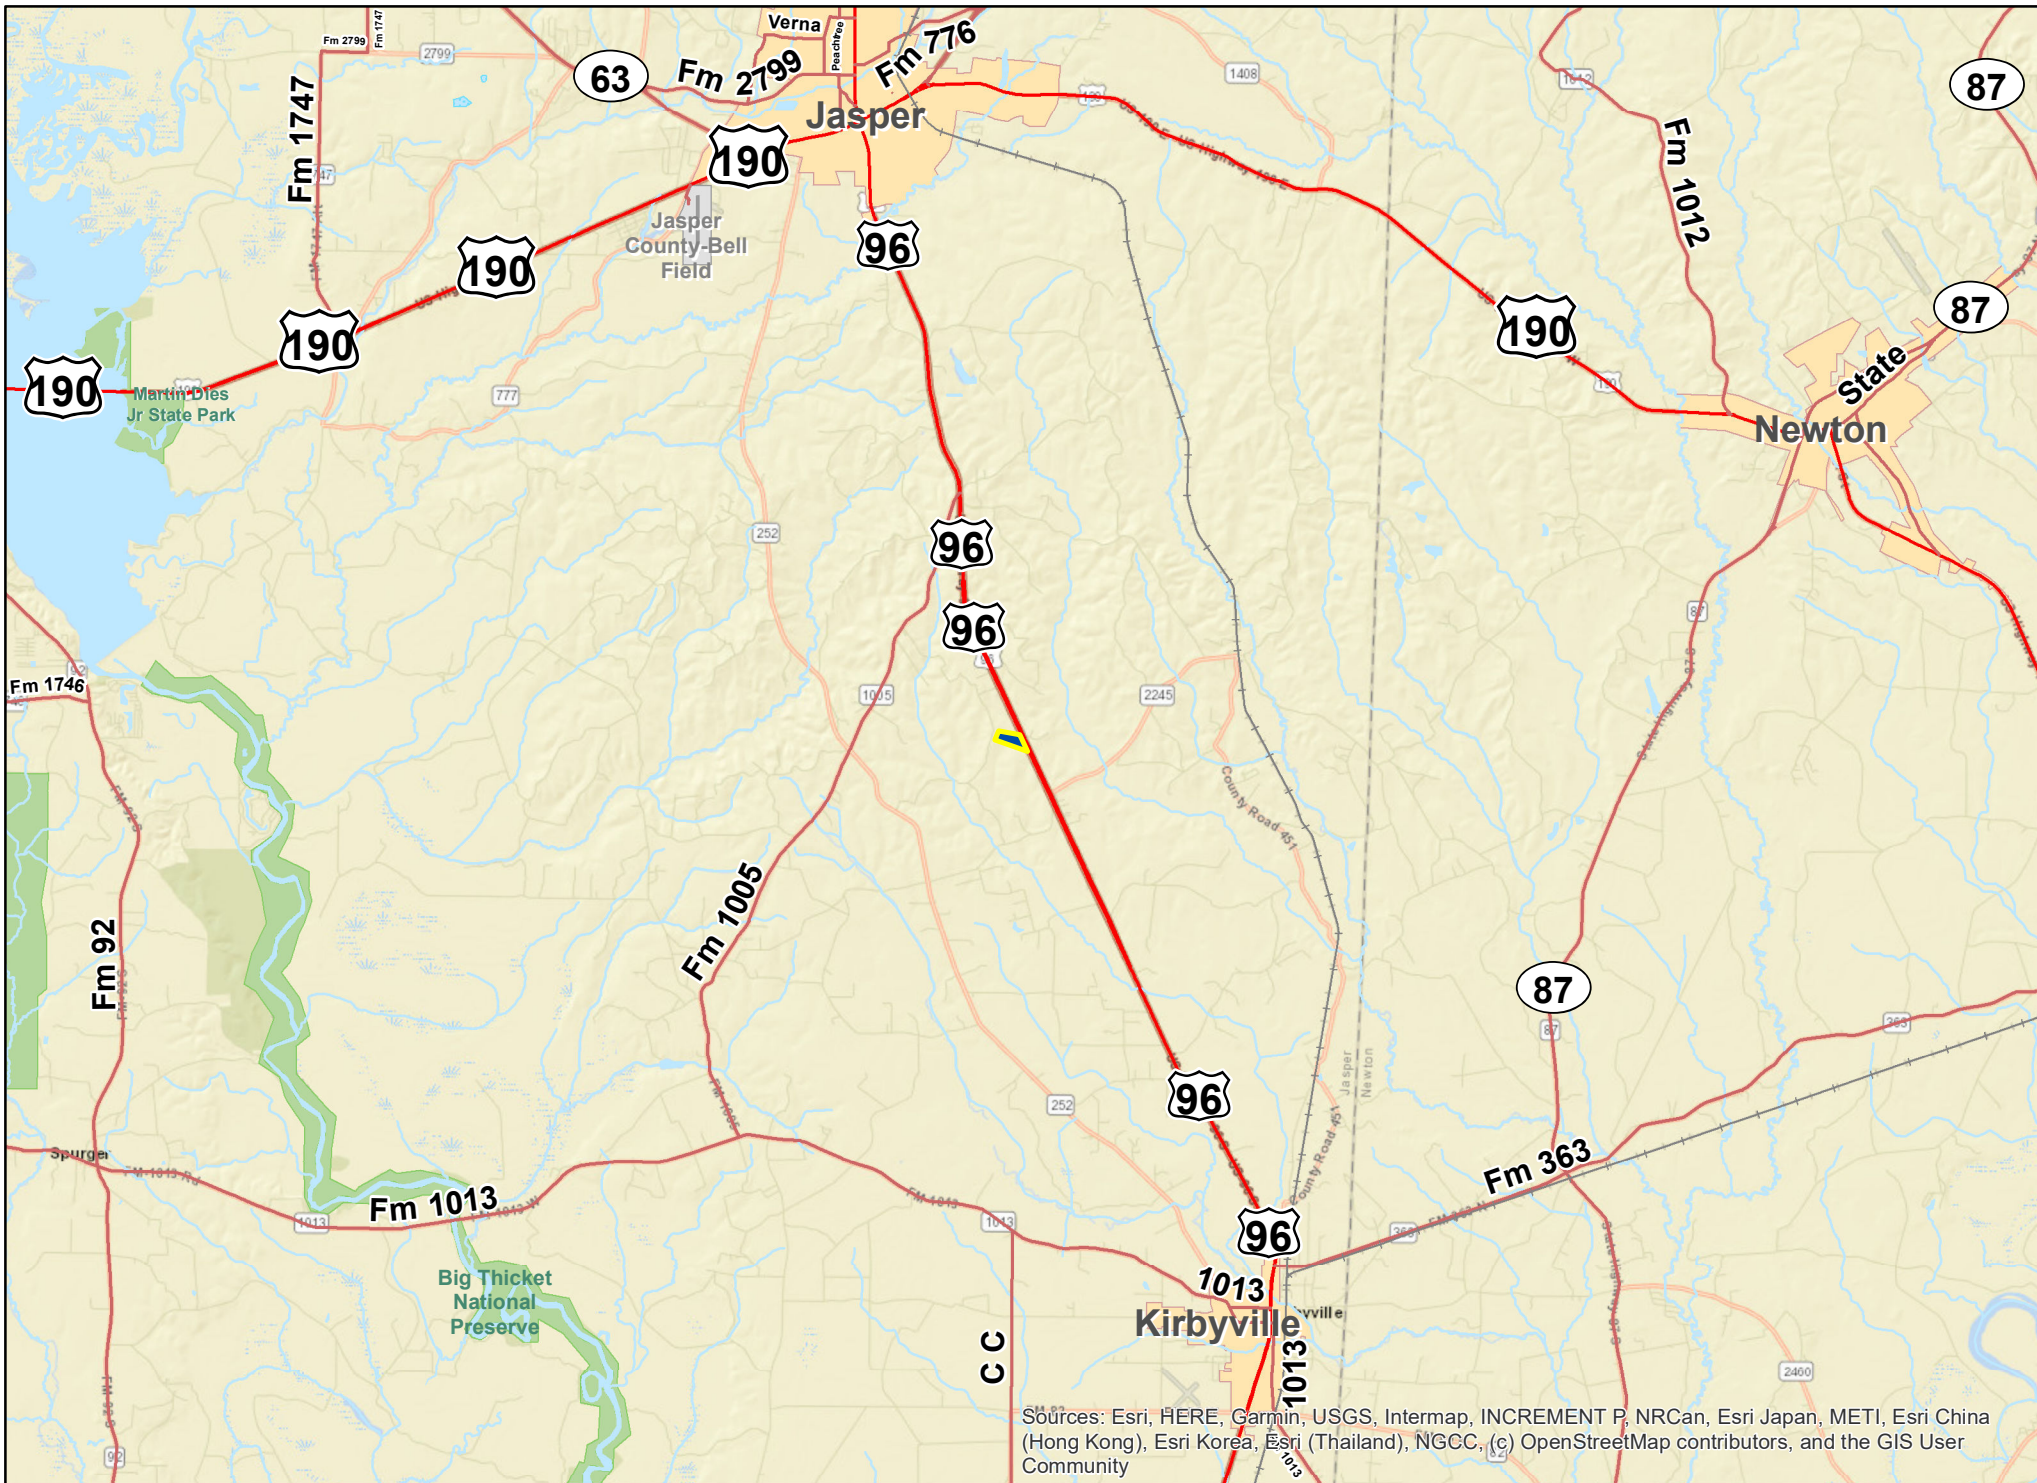

Sources: Esri, HERE, Garmin, USGS, Intermap, INCREMENT P, NRCan, Esri Japan, METI, Esri China (Hong Kong), Esri Korea, Esri (Thailand), NGCC, (c) OpenStreetMap contributors, and the GIS User Community

44 Acres | Highway 96 | Jasper Co., Texas

287053 - For illustration purposes only.

Sources: Esri, HERE, Garmin, USGS, Intermap, INCREMENT P, NRCan, Esri Japan, METI, Esri China (Hong Kong), Esri Korea, Esri (Thailand), NGCC, (c) OpenStreetMap contributors, and the GIS User Community

44 Acres | Highway 96 | Jasper Co., Texas

287053 - For illustration purposes only.