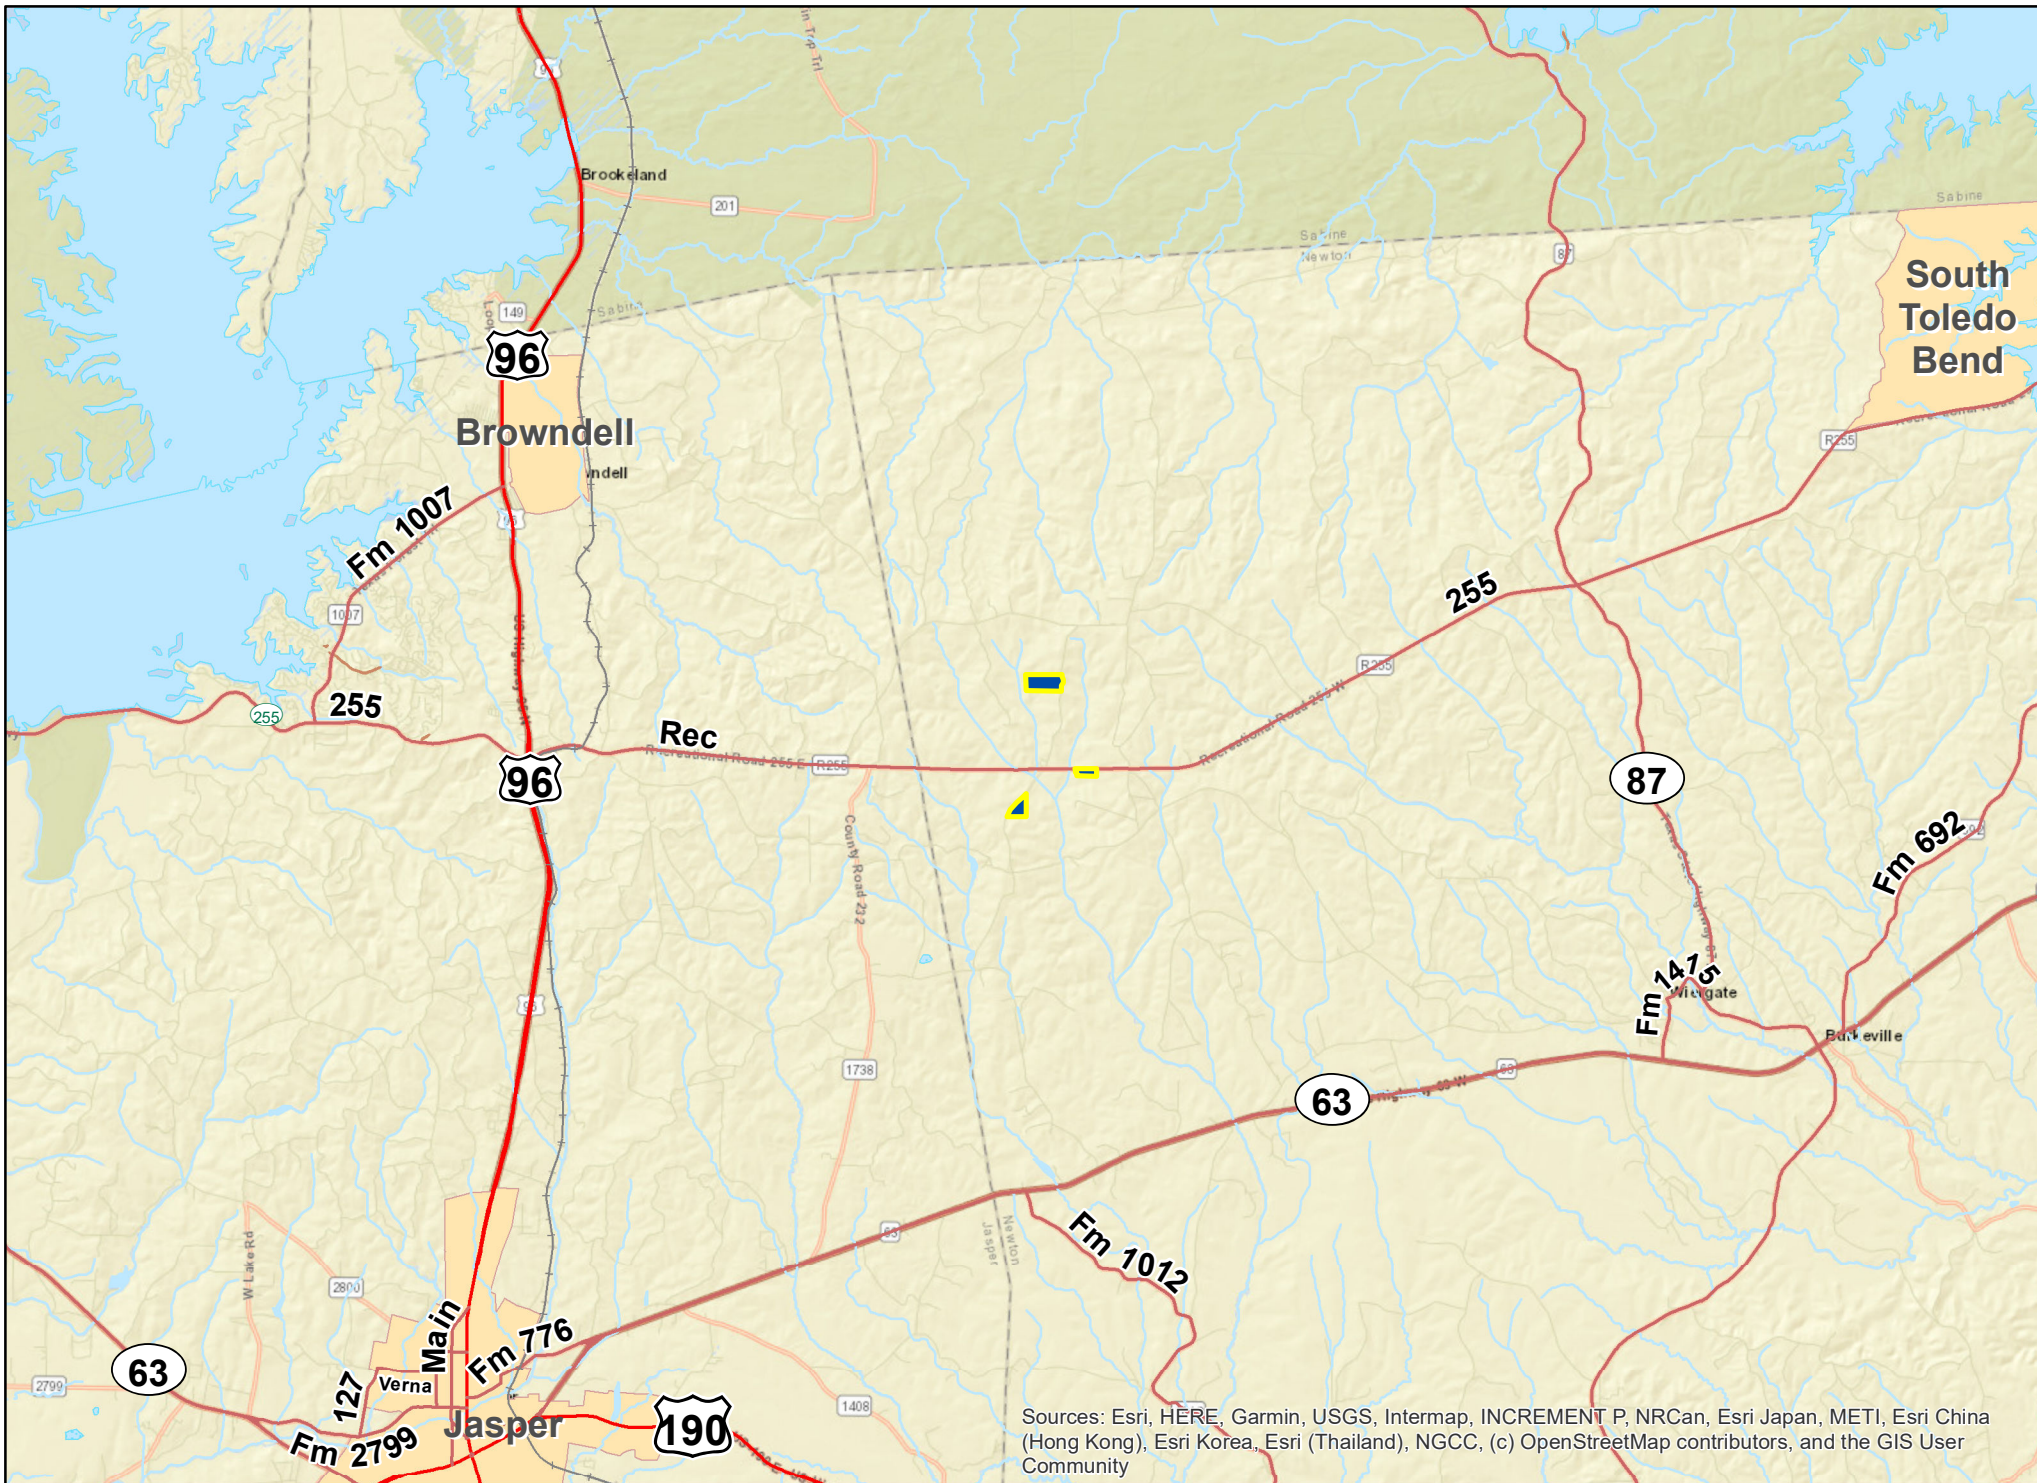

Various Tracts | R Rd 255 | Newton Co., Texas

287008-009 - For illustration purposes only.

South Toledo Bend

Brownell

96

Fm 1007

255

96

Fm 776

Main

Verna

Fm 2799

Jasper

190

Sources: Esri, HERE, Garmin, USGS, Intermap, INCREMENT P, NRCan, Esri Japan, METI, Esri China (Hong Kong), Esri Korea, Esri (Thailand), NGCC, (c) OpenStreetMap contributors, and the GIS User Community

Various Tracts | R Rd 255 | Newton Co., Texas

287008-009 - For illustration purposes only.

Sources: Esri, HERE, Garmin, USGS, Intermap, INCREMENT P, NRCan, Esri Japan, METI, Esri China (Hong Kong), Esri Korea, Esri (Thailand), NGCC, (c) OpenStreetMap contributors, and the GIS User Community

Various Tracts | R Rd 255 | Newton Co., Texas

287008-009 - For illustration purposes only.