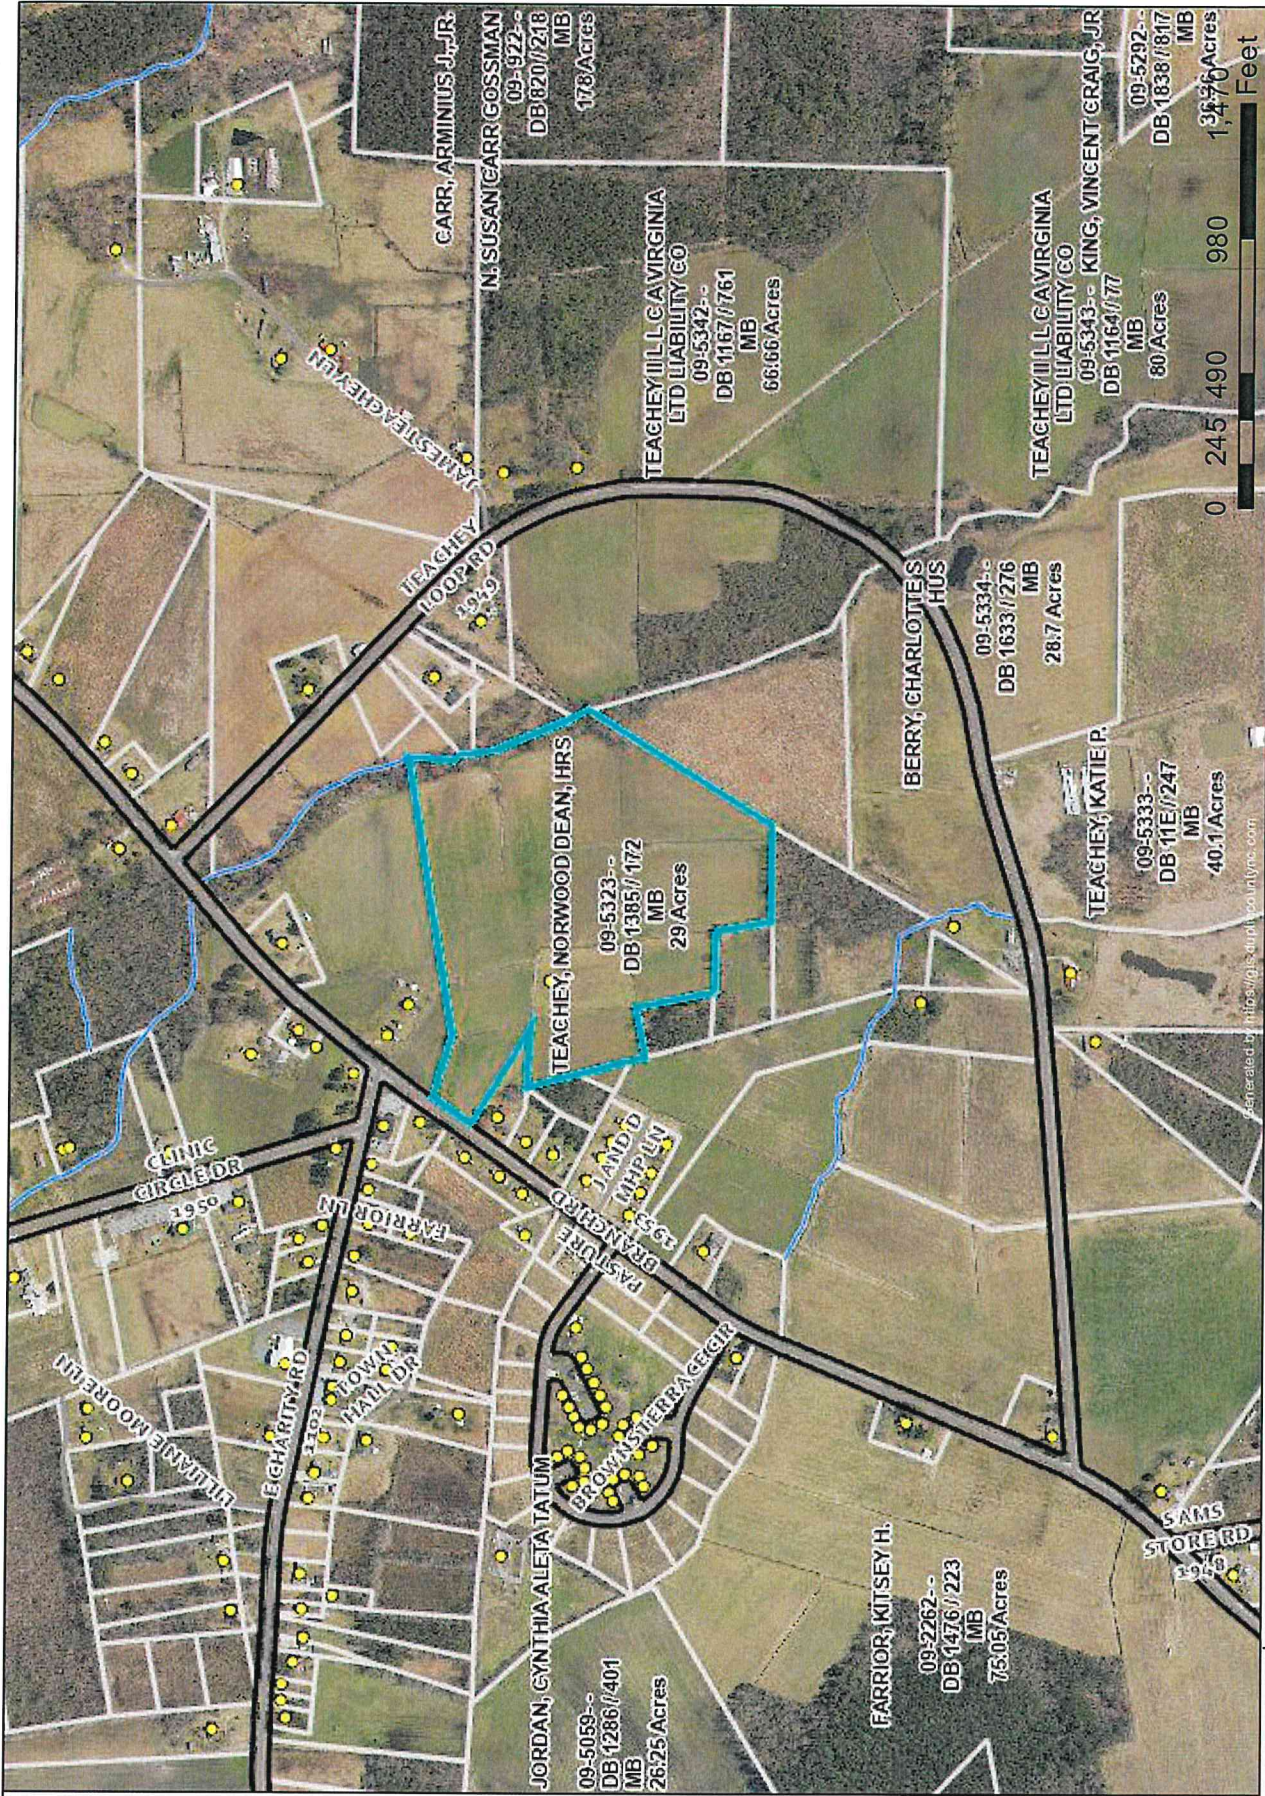

**TEACHEY, NORWOOD DEAN, HRS**  
 09-5323- -  
 Property Address : 1953

**DISCLAIMER:**  
 The information gathered from this site is for informational purposes only and the map(s) printed from this site should NOT be used as or in place of an actual survey. The map(s) should NOT be used in sales or conveyances.

Mailing Address: 1108 ALTHEA PKWY  
 RICHMOND VA 23222-5104  
 Deeded Acres: 29  
 Deed Ref: 1385  
 Last Sale Price: 0  
 Assessed Value: TOTAL\_VALUE  
 Heat SQ Feet:

Account #: 8621375  
 Misc. Imprv: \$MISC IMP VALUE  
 Year Built: EFF\_YEAR\_BUILT  
 Land Value: \$TOTAL\_LAND\_VAL  
 Fire Code: FIRE\_CODE  
 Year Built:

August 8, 2024

North Carolina, AC +/-

eric andrews