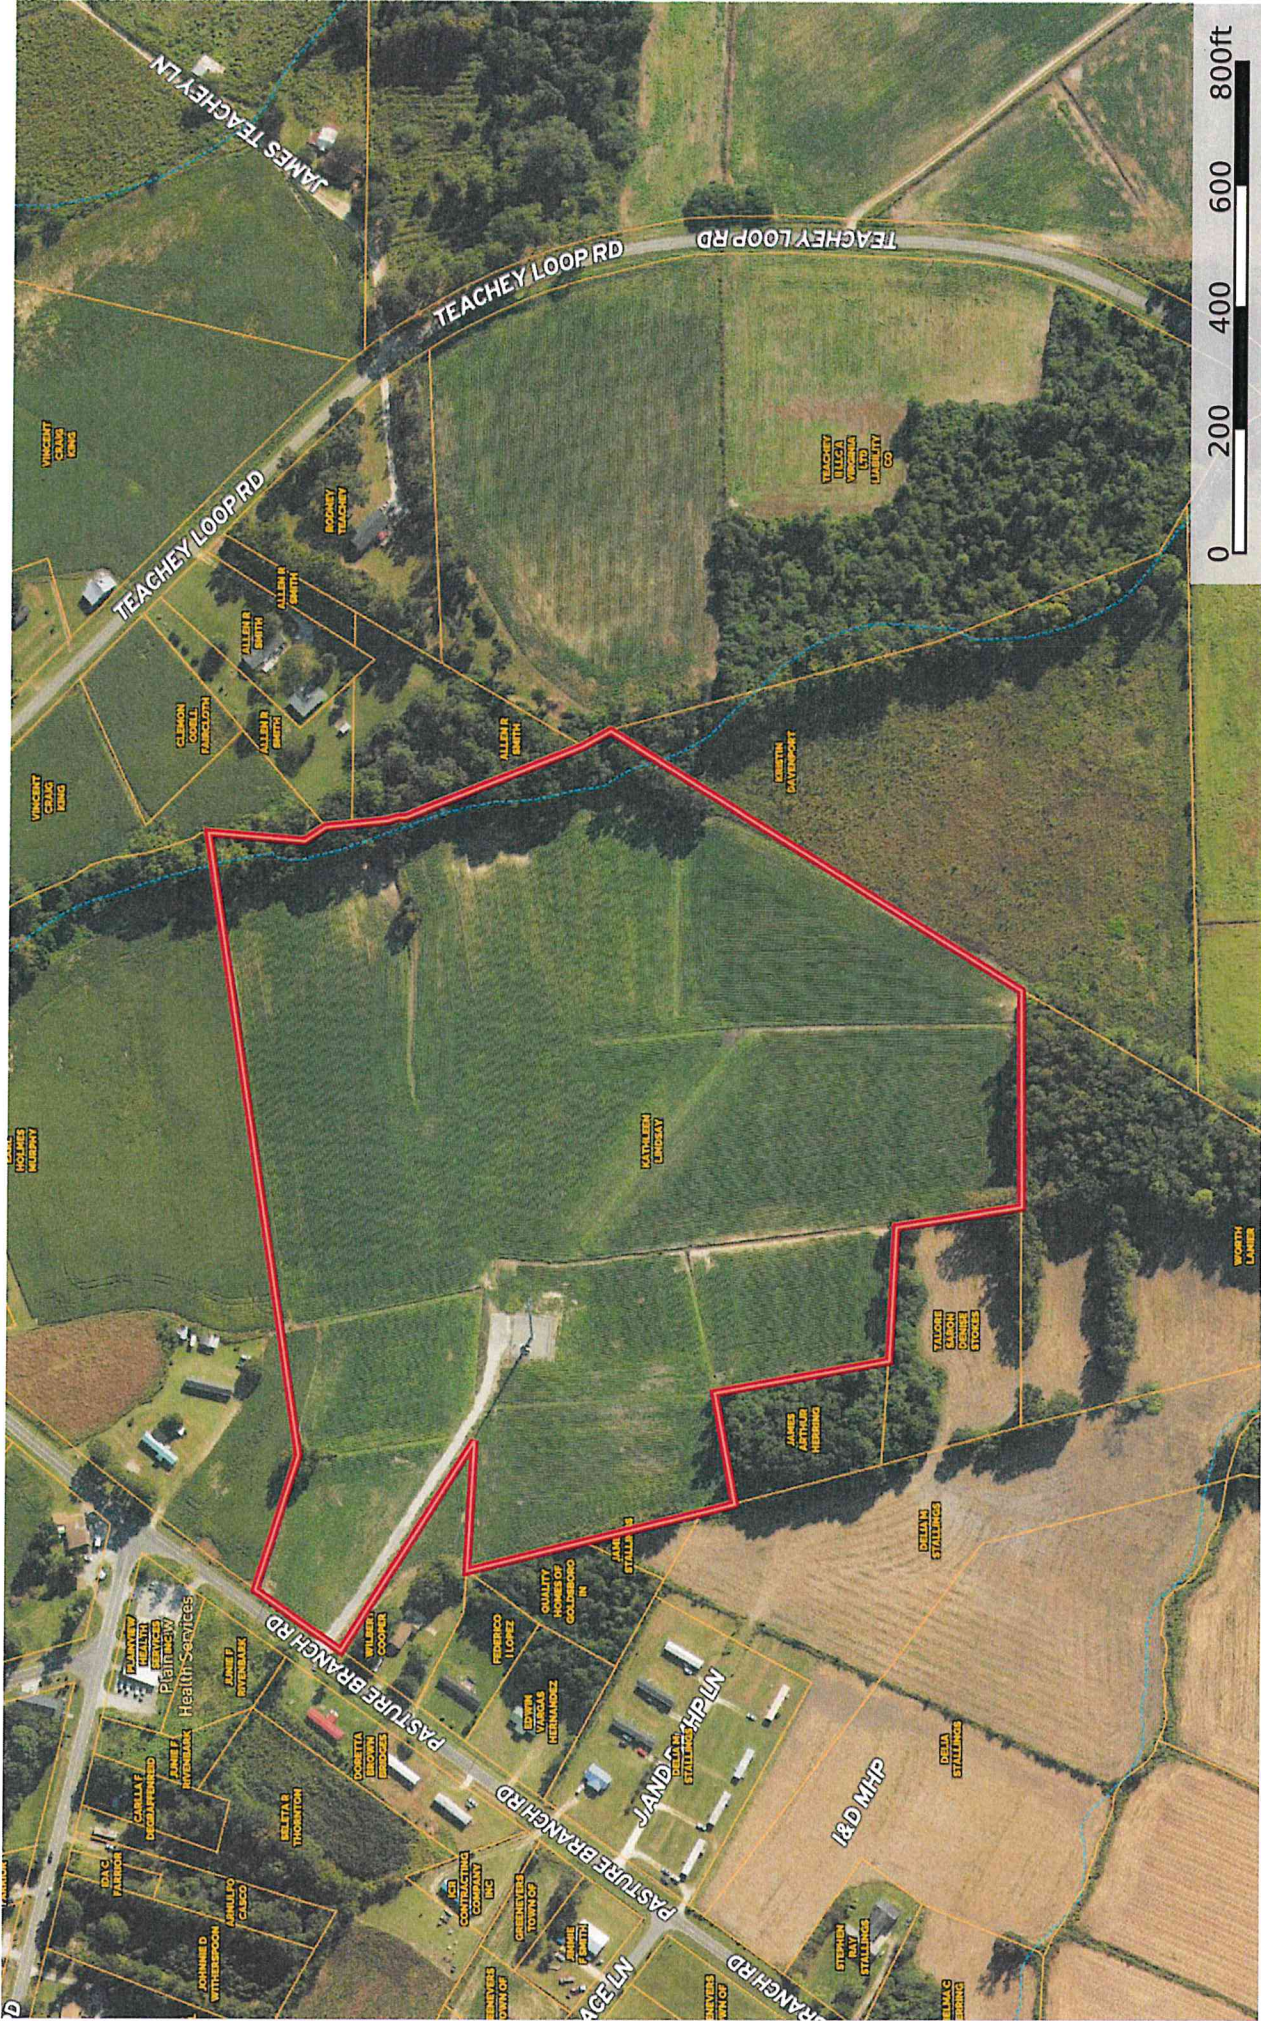

**TEACHEY, NORWOOD DEAN, HRS**  
 09-5323- -  
 Property Address : 1953

**DISCLAIMER:**  
 The information gathered from this site is for informational purposes only and the map(s) printed from this site should NOT be used as or in place of an actual survey. The map(s) should NOT be used in sales or conveyances.

Mailing Address: 1108 ALTHEA PKWY  
 RICHMOND VA 23222-5104  
 Deeded Acres: 29  
 Deed Ref: 1385  
 Last Sale Price: 0  
 Assessed Value: TOTAL\_VALUE  
 Heat SQ Feet:

Account #: 8621375  
 Misc. Imprv: \$MISC IMP VALUE  
 Year Built: EFF\_YEAR\_BUILT  
 Land Value: \$TOTAL\_LAND\_VAL  
 Fire Code: FIRE\_CODE  
 Year Built:

August 8, 2024

North Carolina, AC +/-

eric andrews