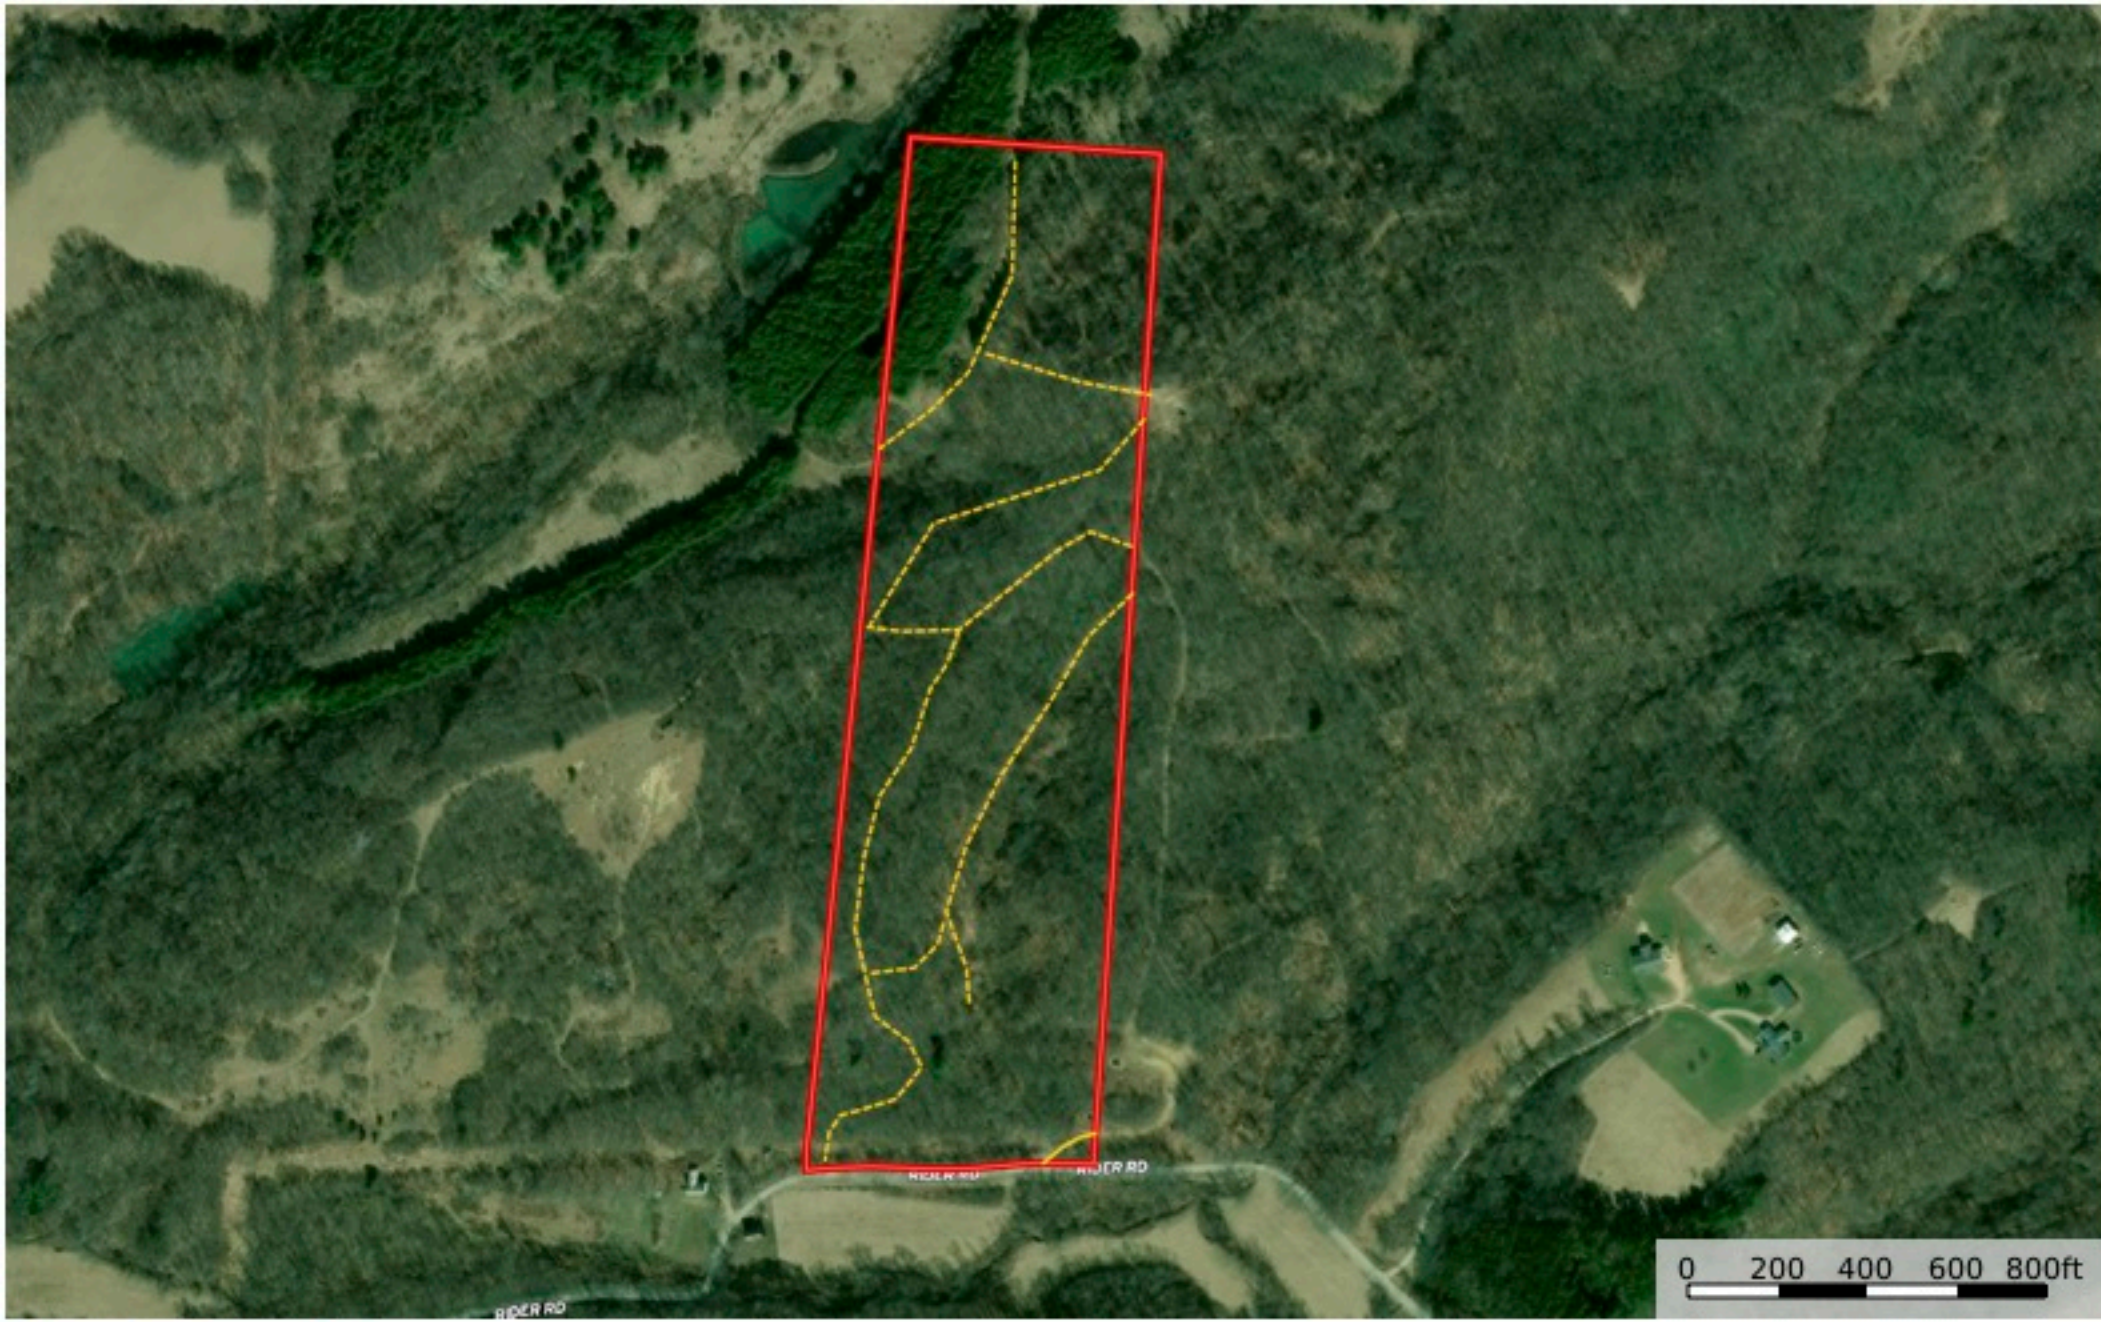

Lot 6 Rider Rd 32
Muskingum County, Ohio, 32 AC +/-

— Easement
Access to — Road / Trail  Boundary