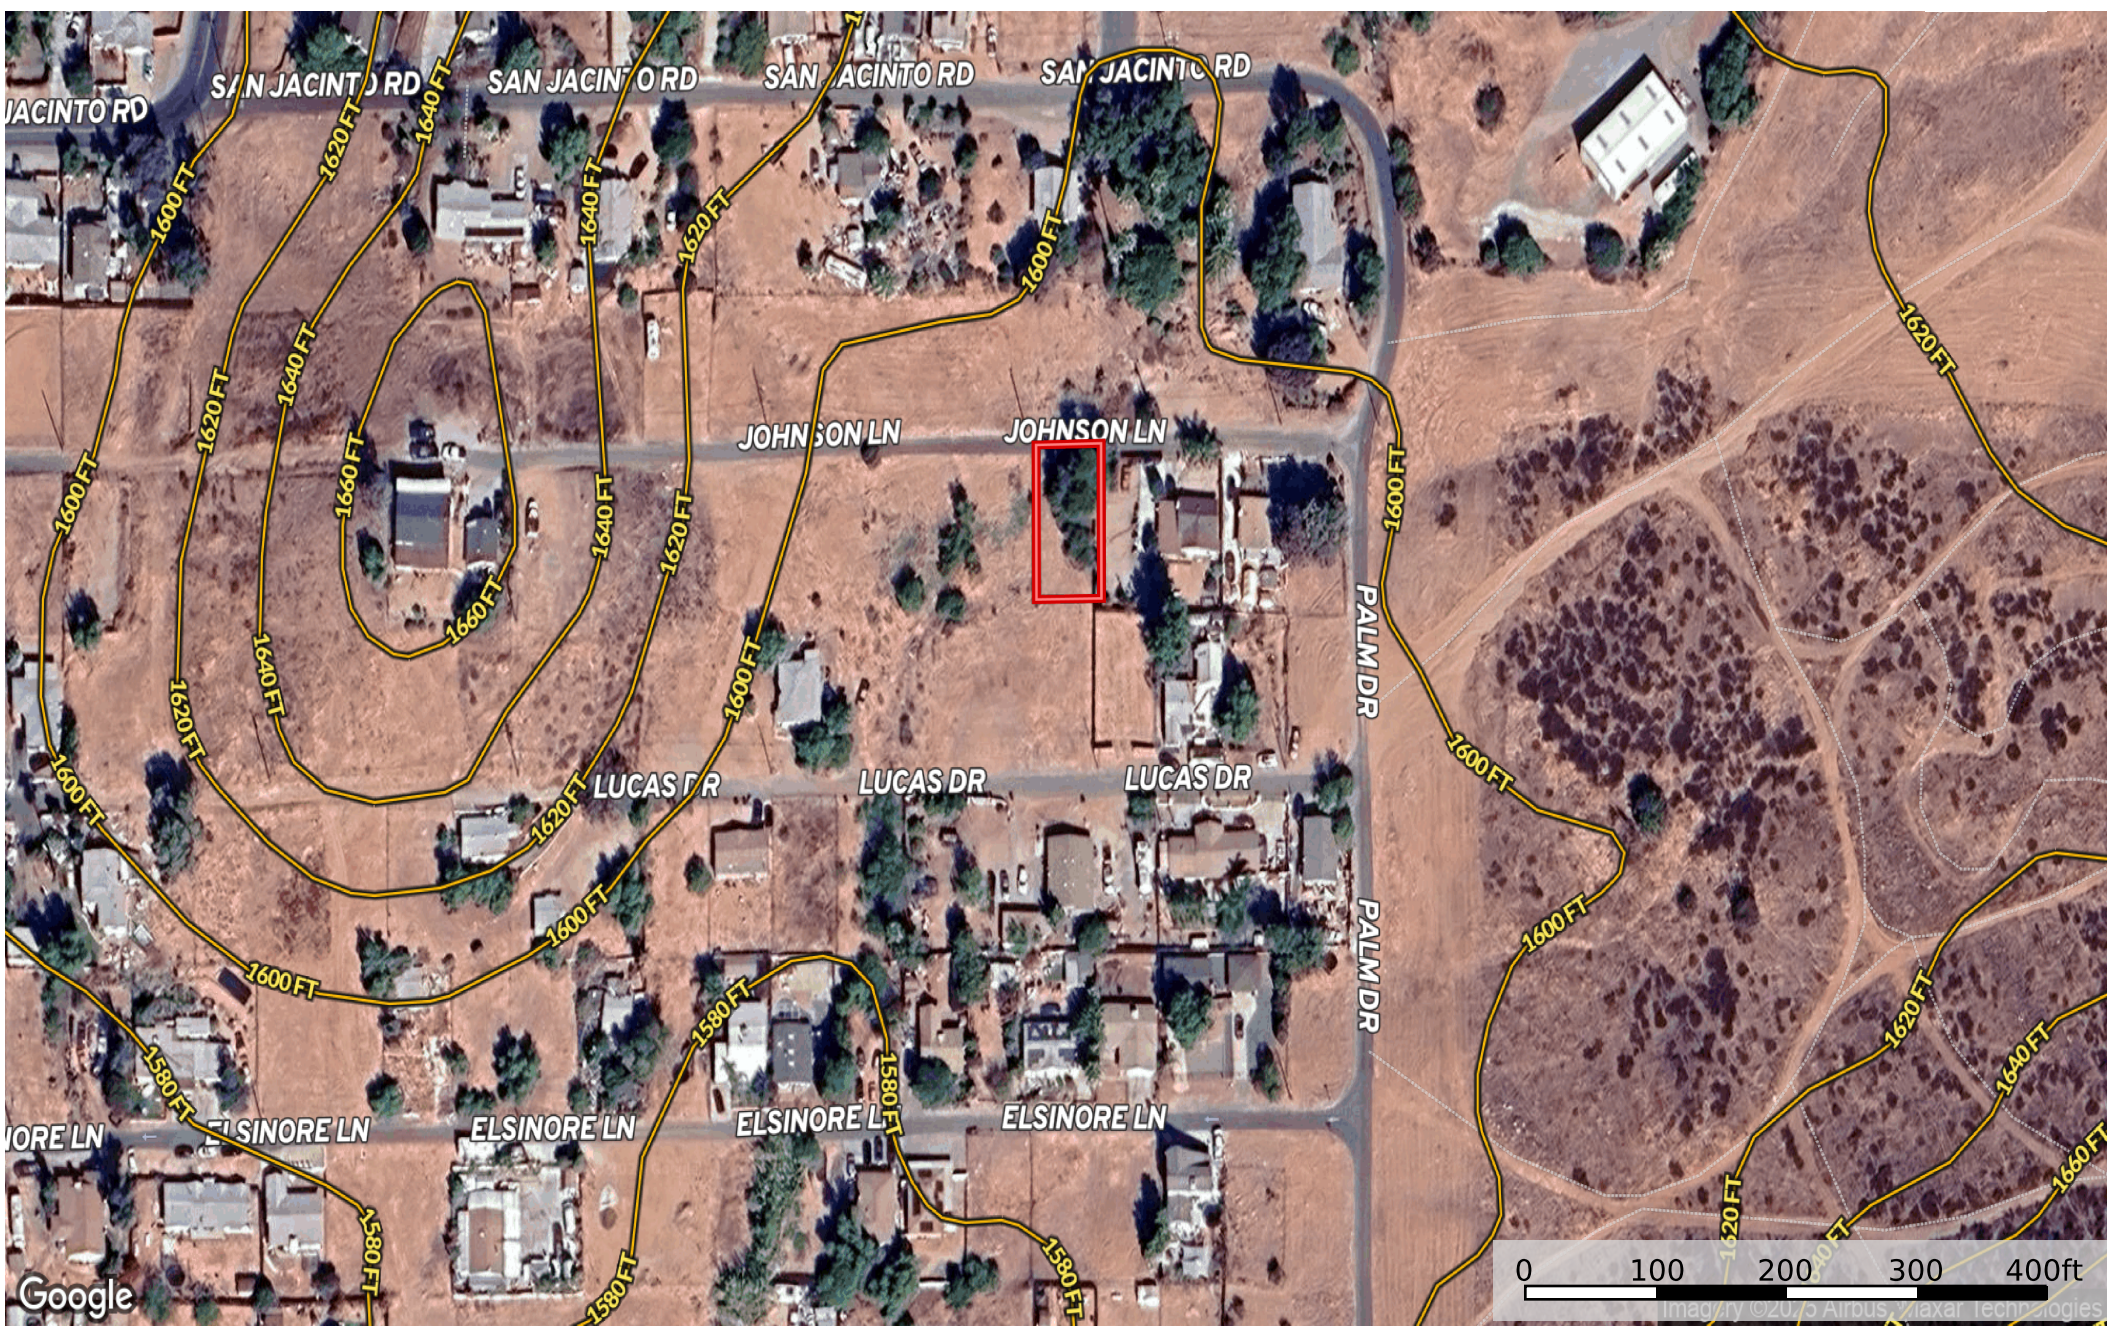

0.11 Acre Manifee, Riverside County, CA 350-102-022  
Riverside County, California, 0.11 AC +/-

 Boundary