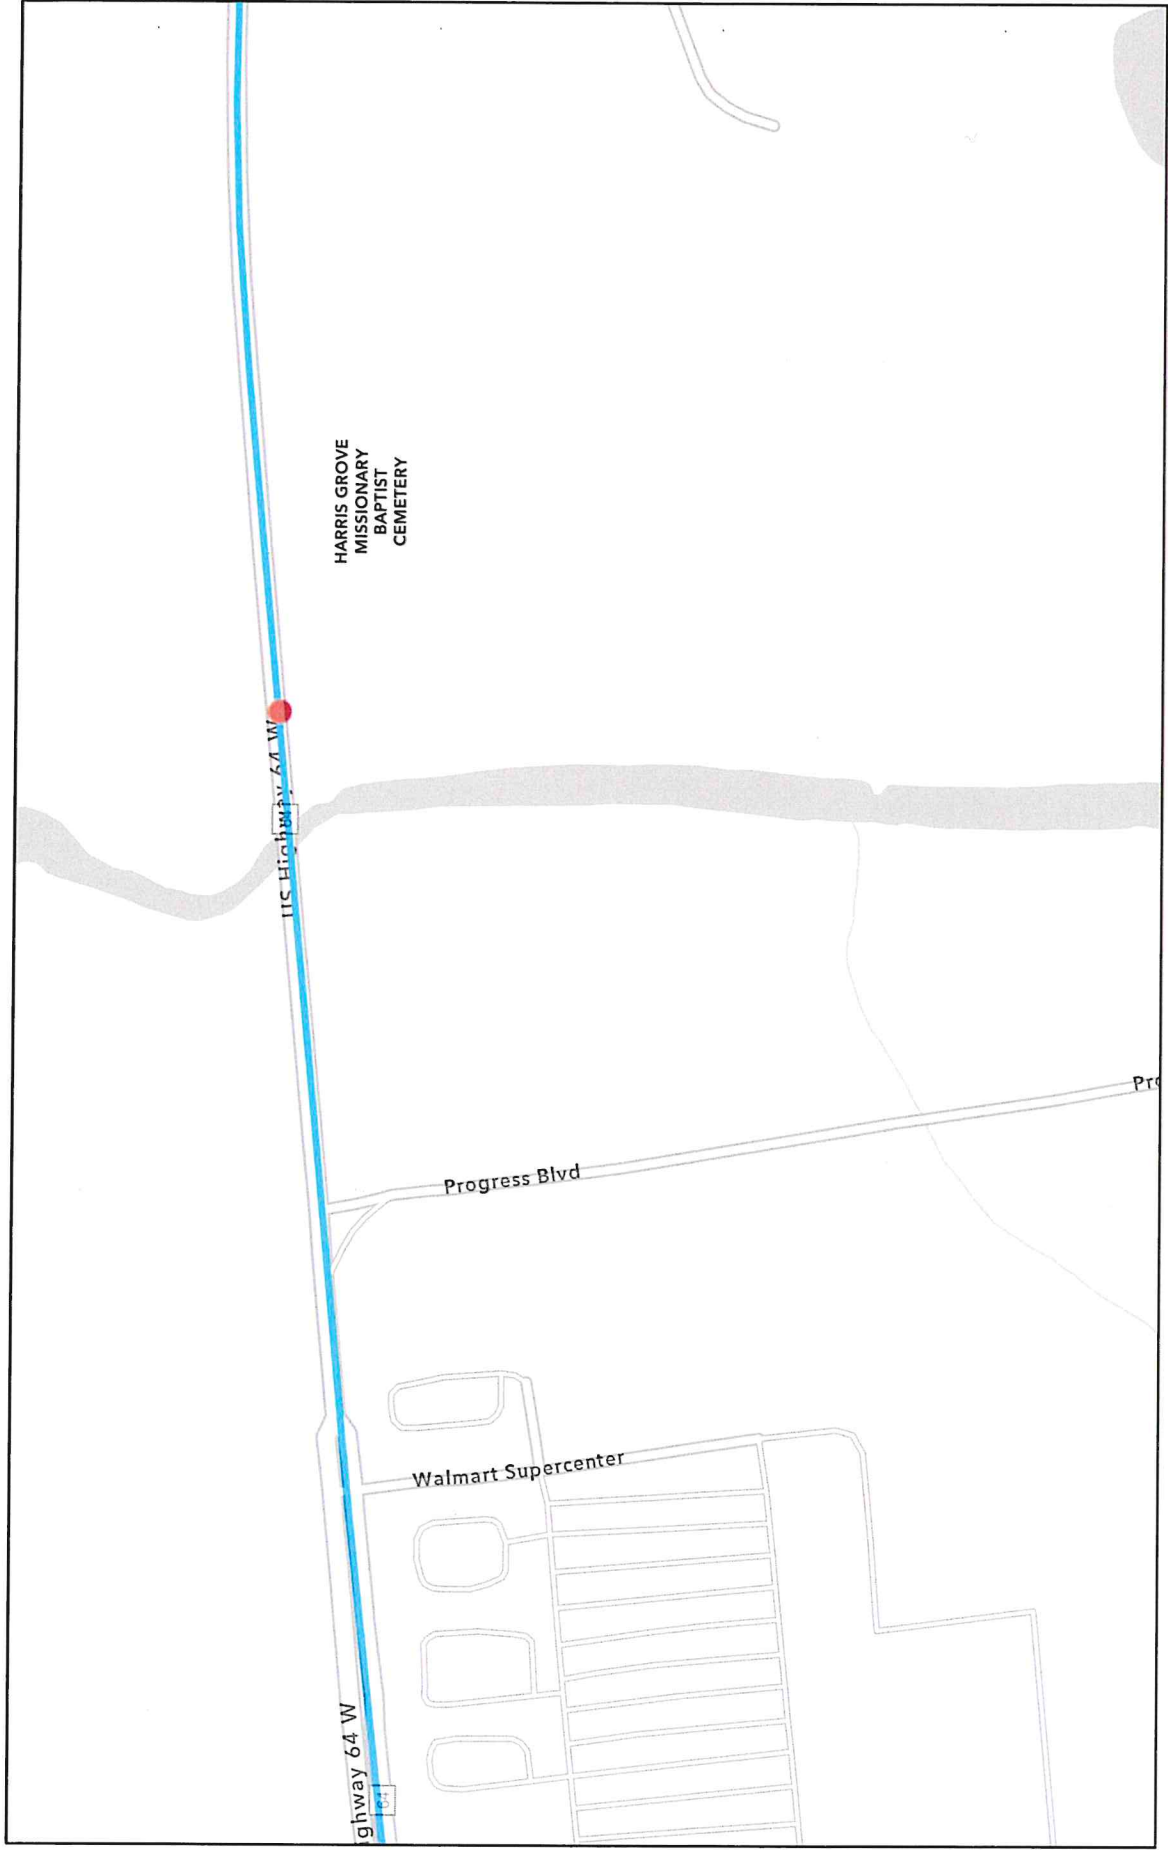

NCDOT AADT Map

6/6/2024, 1:17:14 PM

NCDOT AADT Stations NCDOT AADT Traffic Segments Primaries

● US Routes
— 10,000 - 19,999

Esri Community Maps Contributors, Town of Cary, Chatham County, NC, State of North Carolina DOT, © OpenStreetMap, Microsoft, Esri, TomTom, Garmin, SafeGraph, GeoTechnologies, Inc, METI/NASA, USGS, EPA, NPS, US Census Bureau, USDA, USFWS |