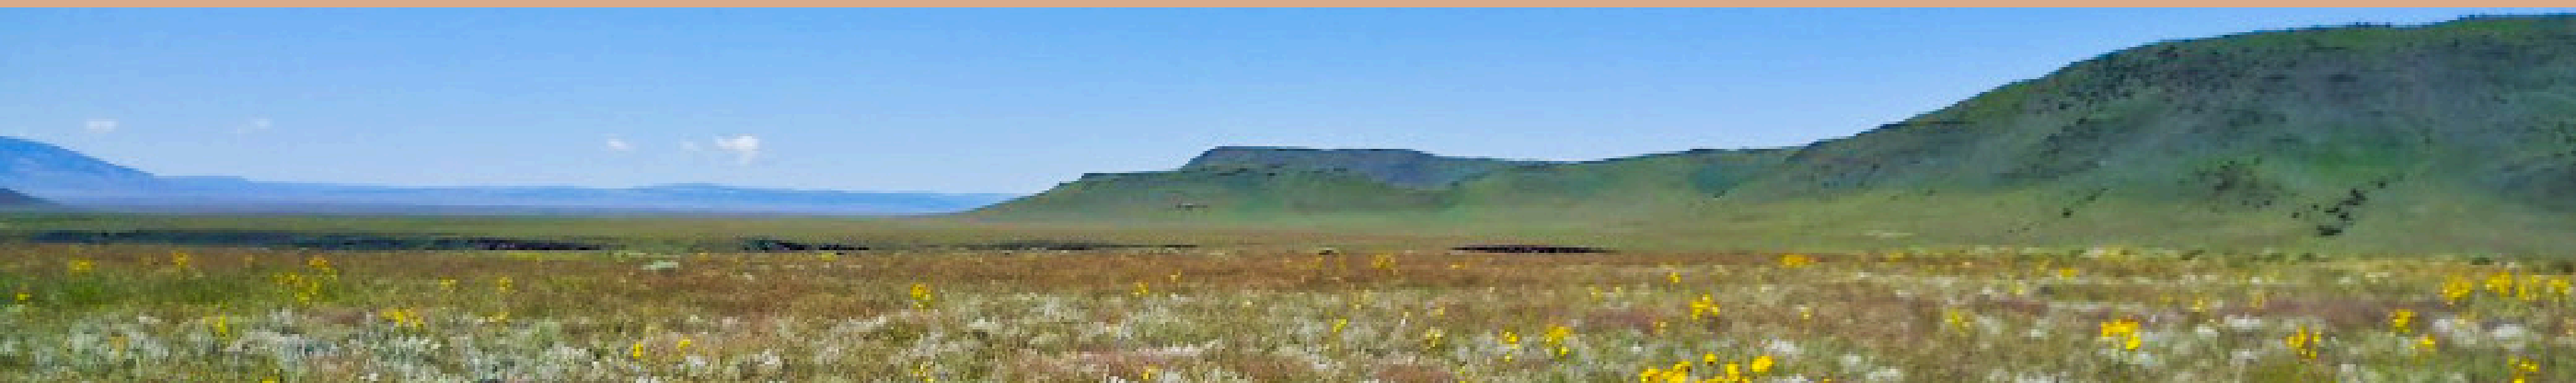

0.5 acre in New Mexico!

\$74 down payment \$44/month

Property Highlights

- Remote Location
- Peaceful and Quiet
- Private, secluded location
- Owner Financing available

Nearby Attractions

Rockhound State Park
13 miles away from property

Voiers "Pit" Park
12 miles away from property

Basin Range Geolapidary Museum
11 miles away from property

Interested or have questions?

Contact us today!

682-382-9719

sales@lifetimelandusa.com