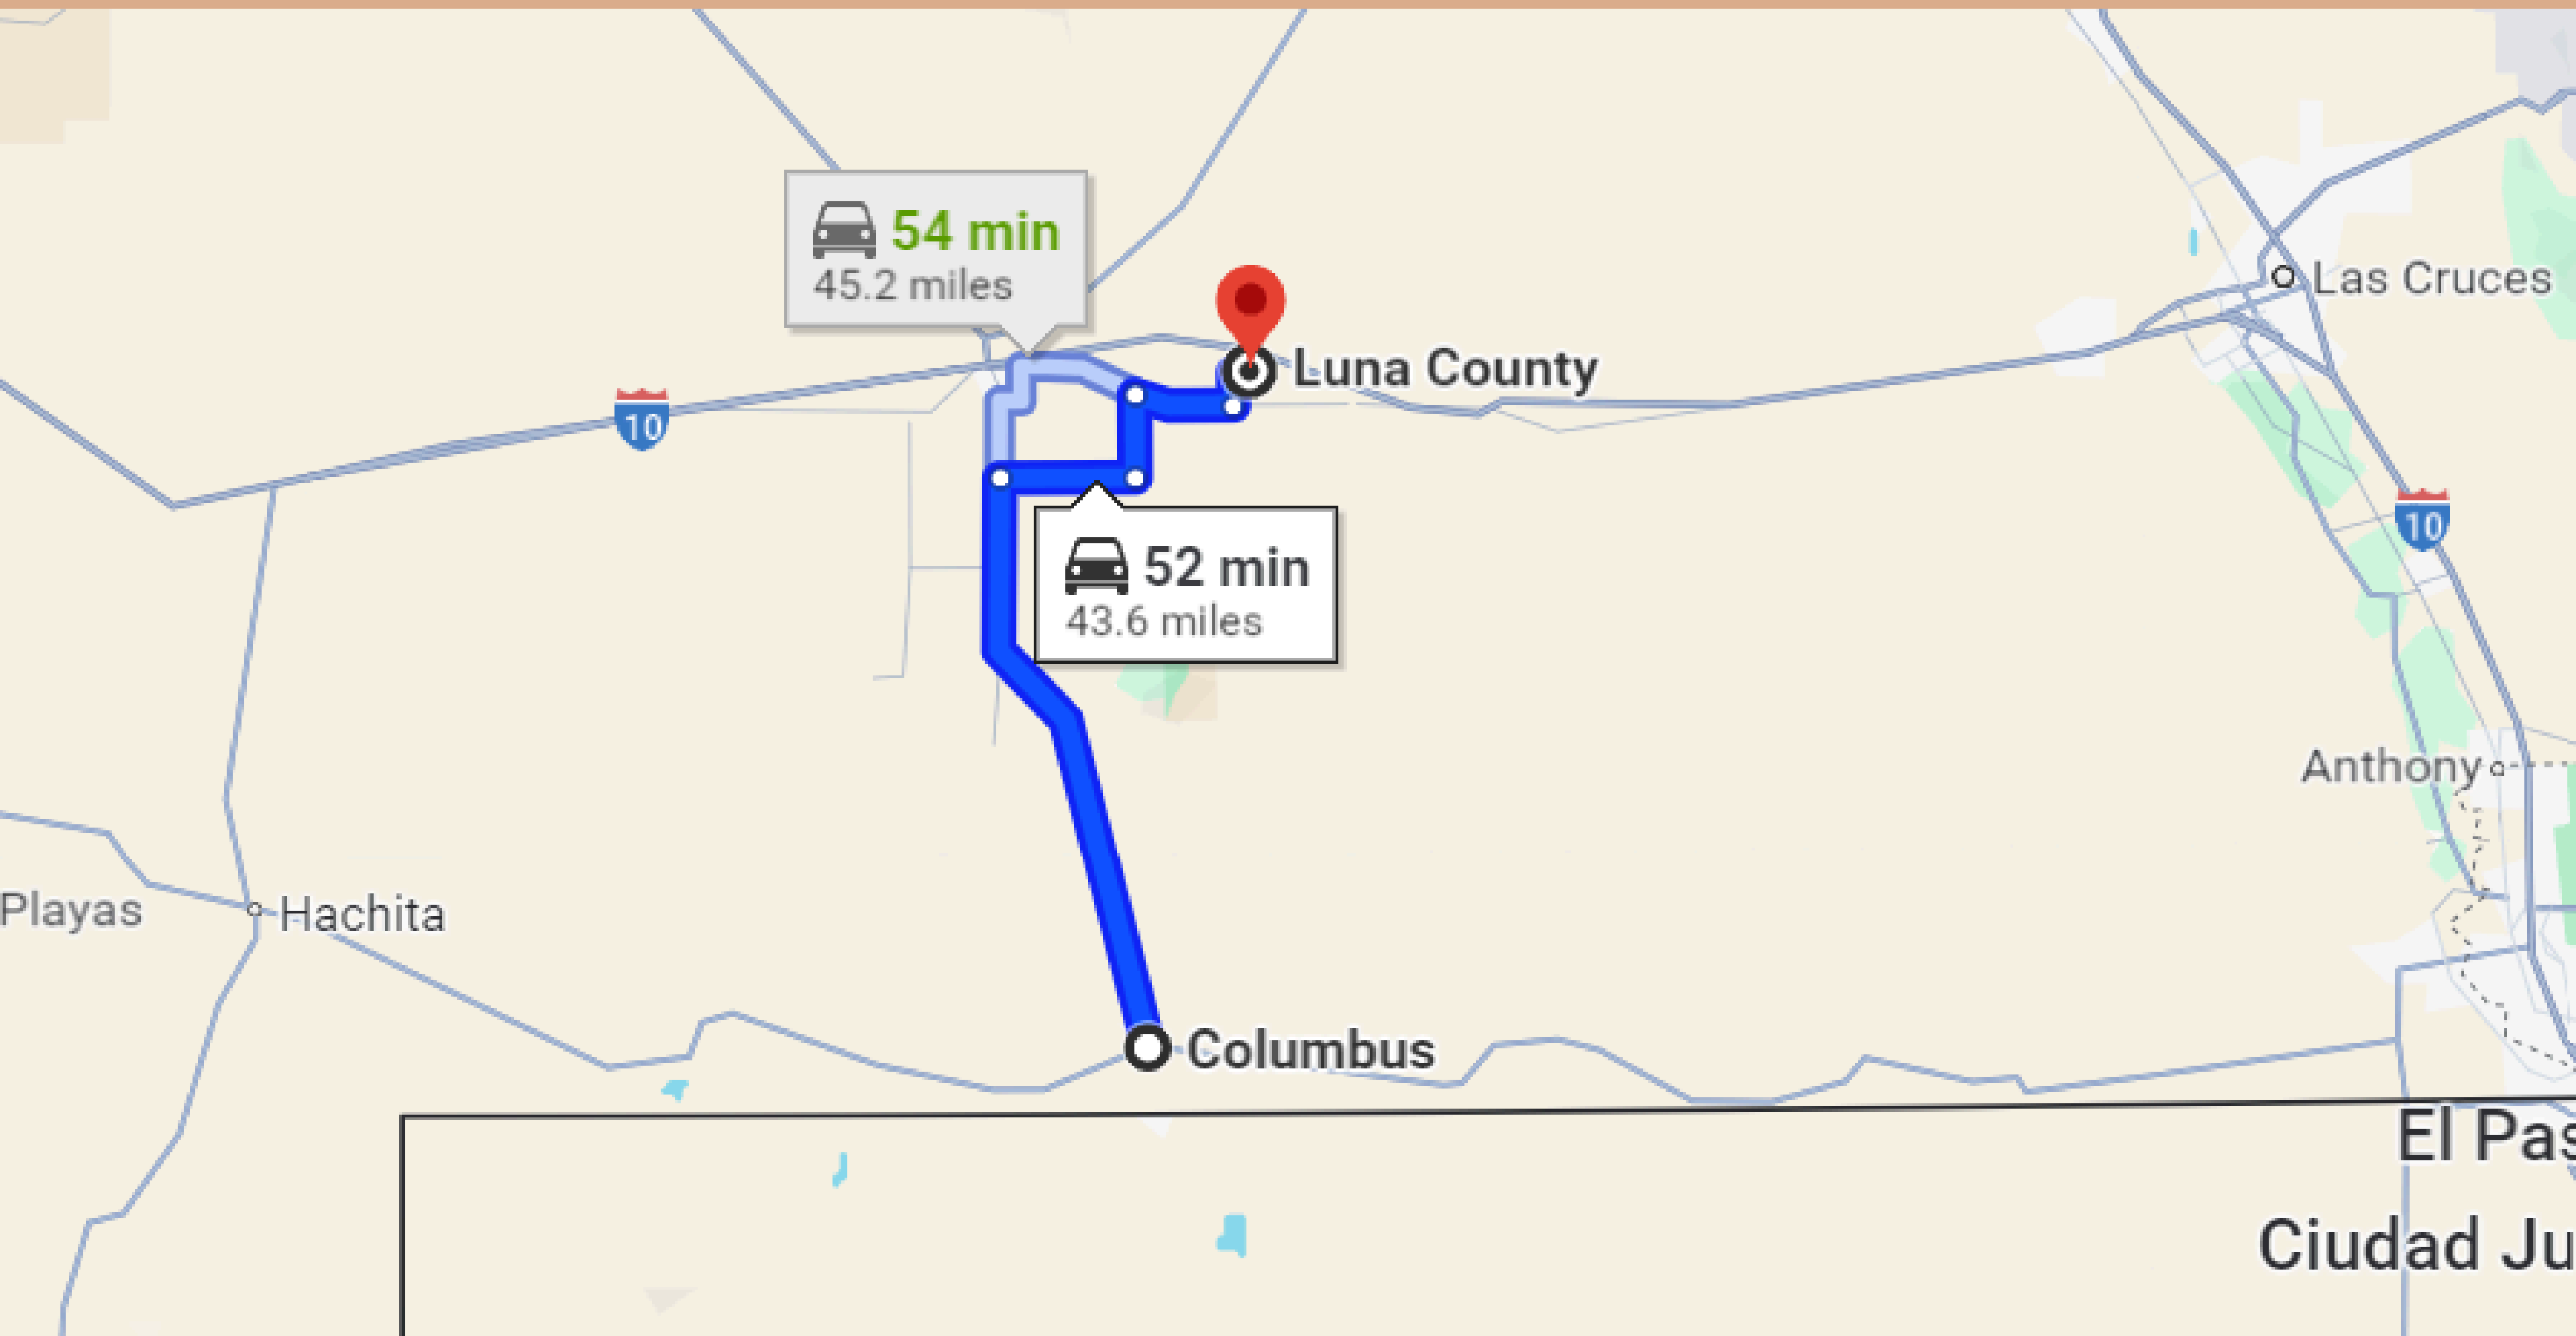

# 20-MINUTE DRIVE TO DEMING TOWN

# 52-MINUTE TO COLUMBUS TOWN

# 3 HRS & 46-MINUTE DRIVE TO ALBUQUERQUE