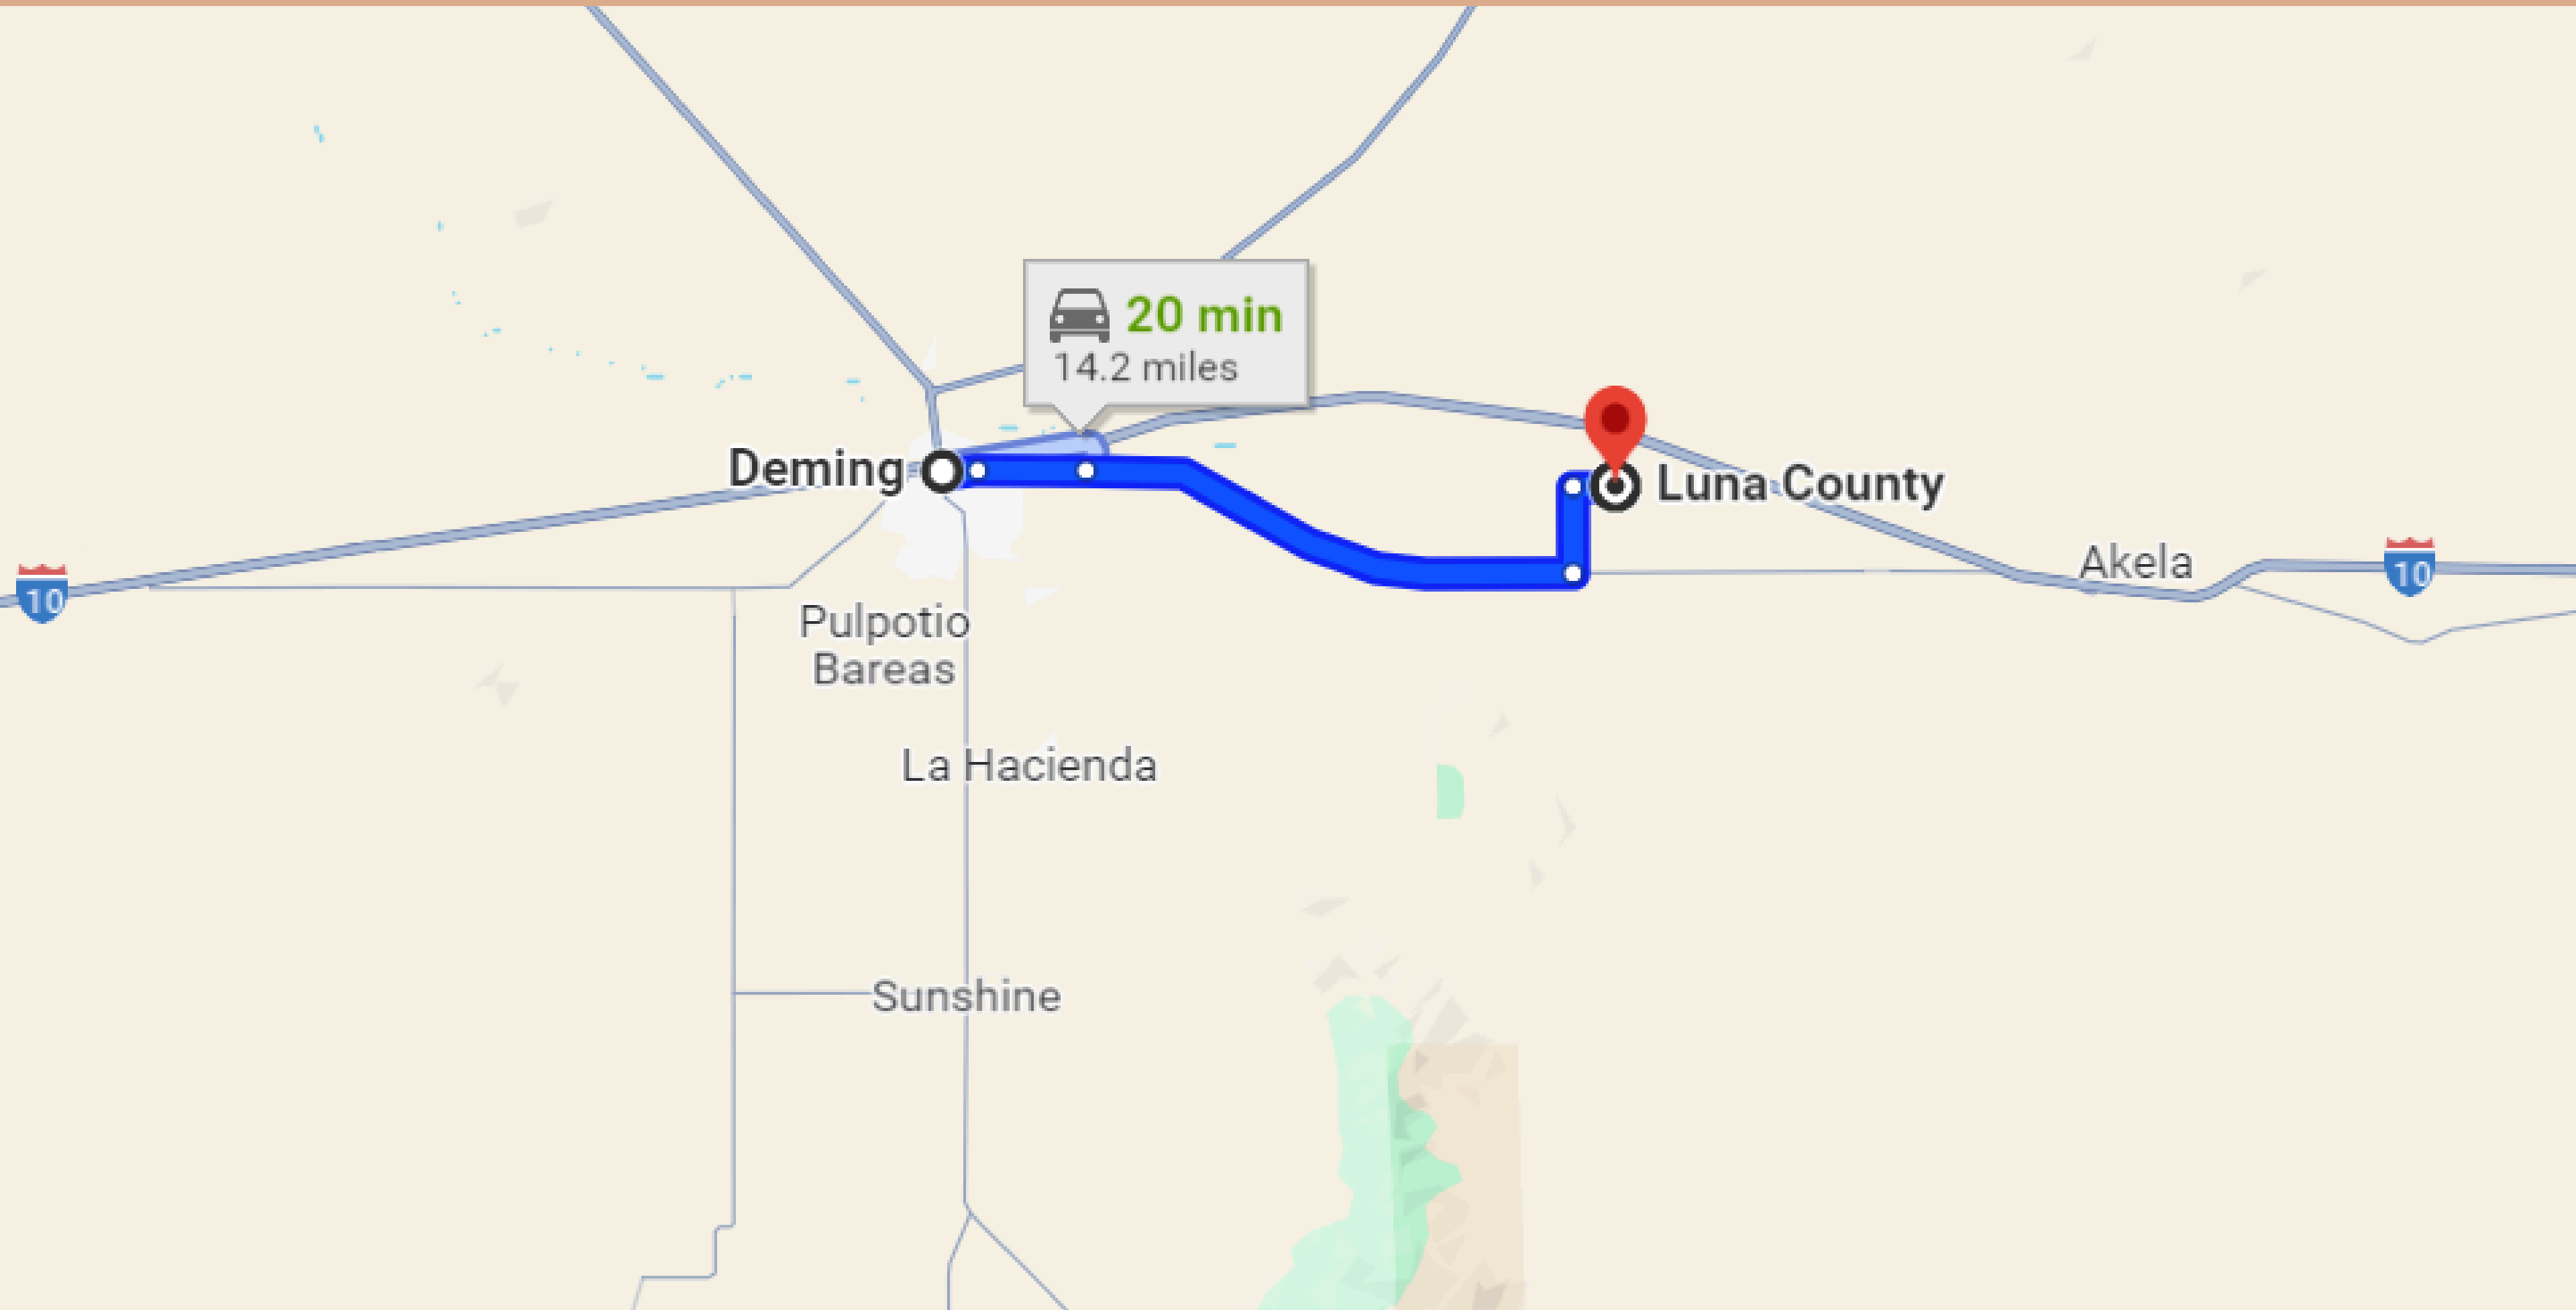

# 20-MINUTE DRIVE TO DEMING TOWN

# 52-MINUTE TO COLUMBUS TOWN

# 3 HRS & 46-MINUTE DRIVE TO ALBUQUERQUE