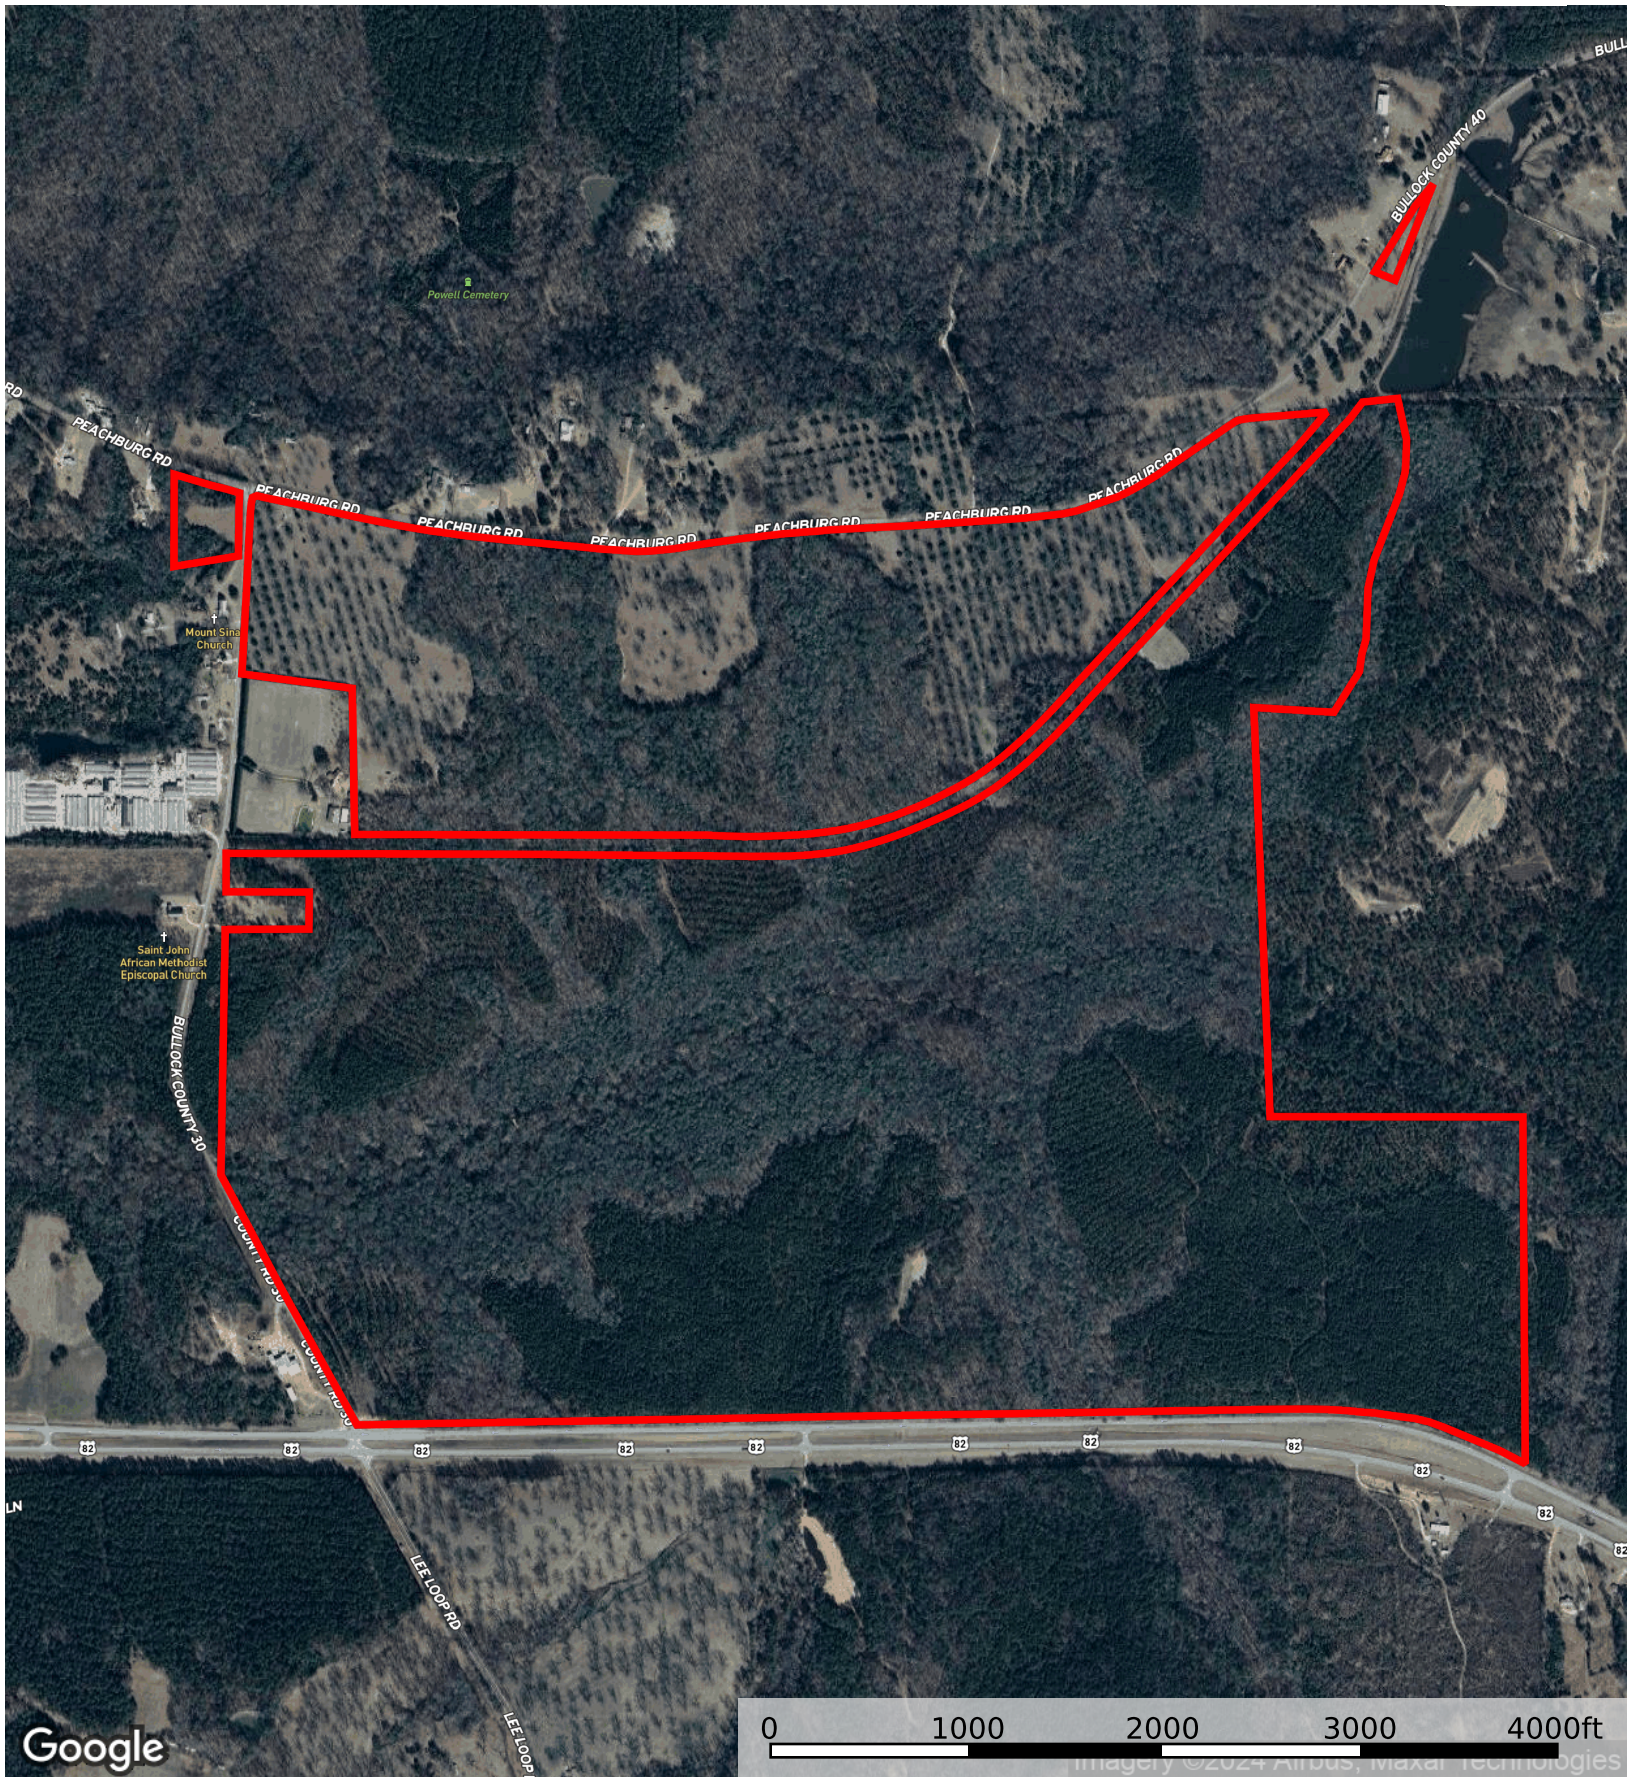

AU- 582 Peachburg

Bullock County, Alabama, 582.8 AC +/-

Boundary

The information contained herein was obtained from sources deemed to be reliable. Land id™ Services makes no warranties or guarantees as to the completeness or accuracy thereof.