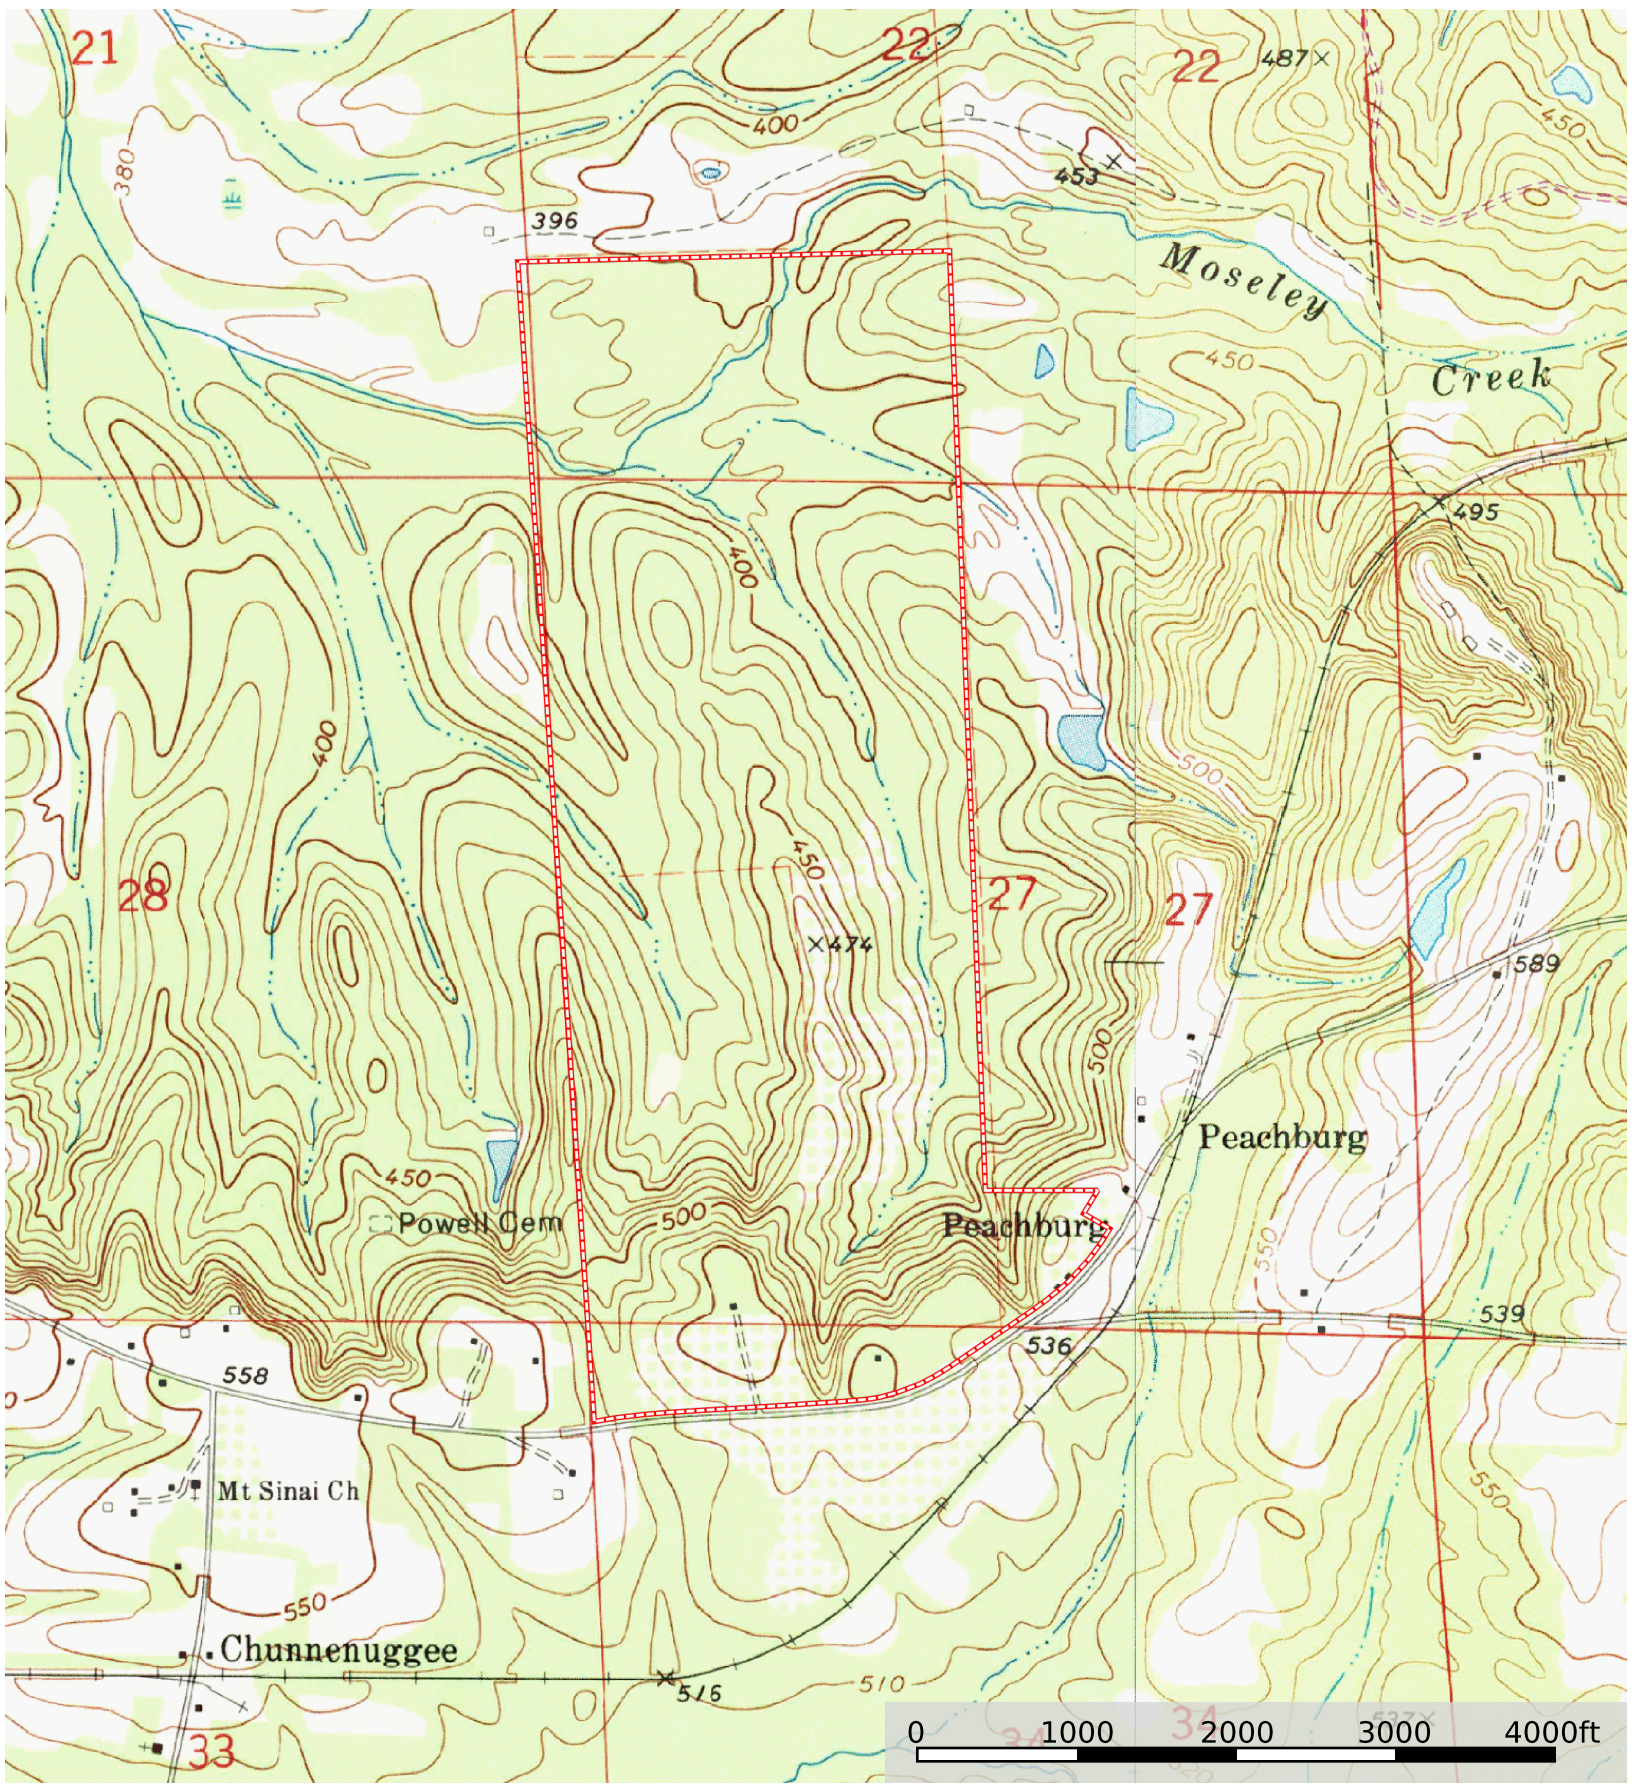

AU- 441 Peachburg
Bullock County, Alabama, 441.86 AC +/-

Boundary