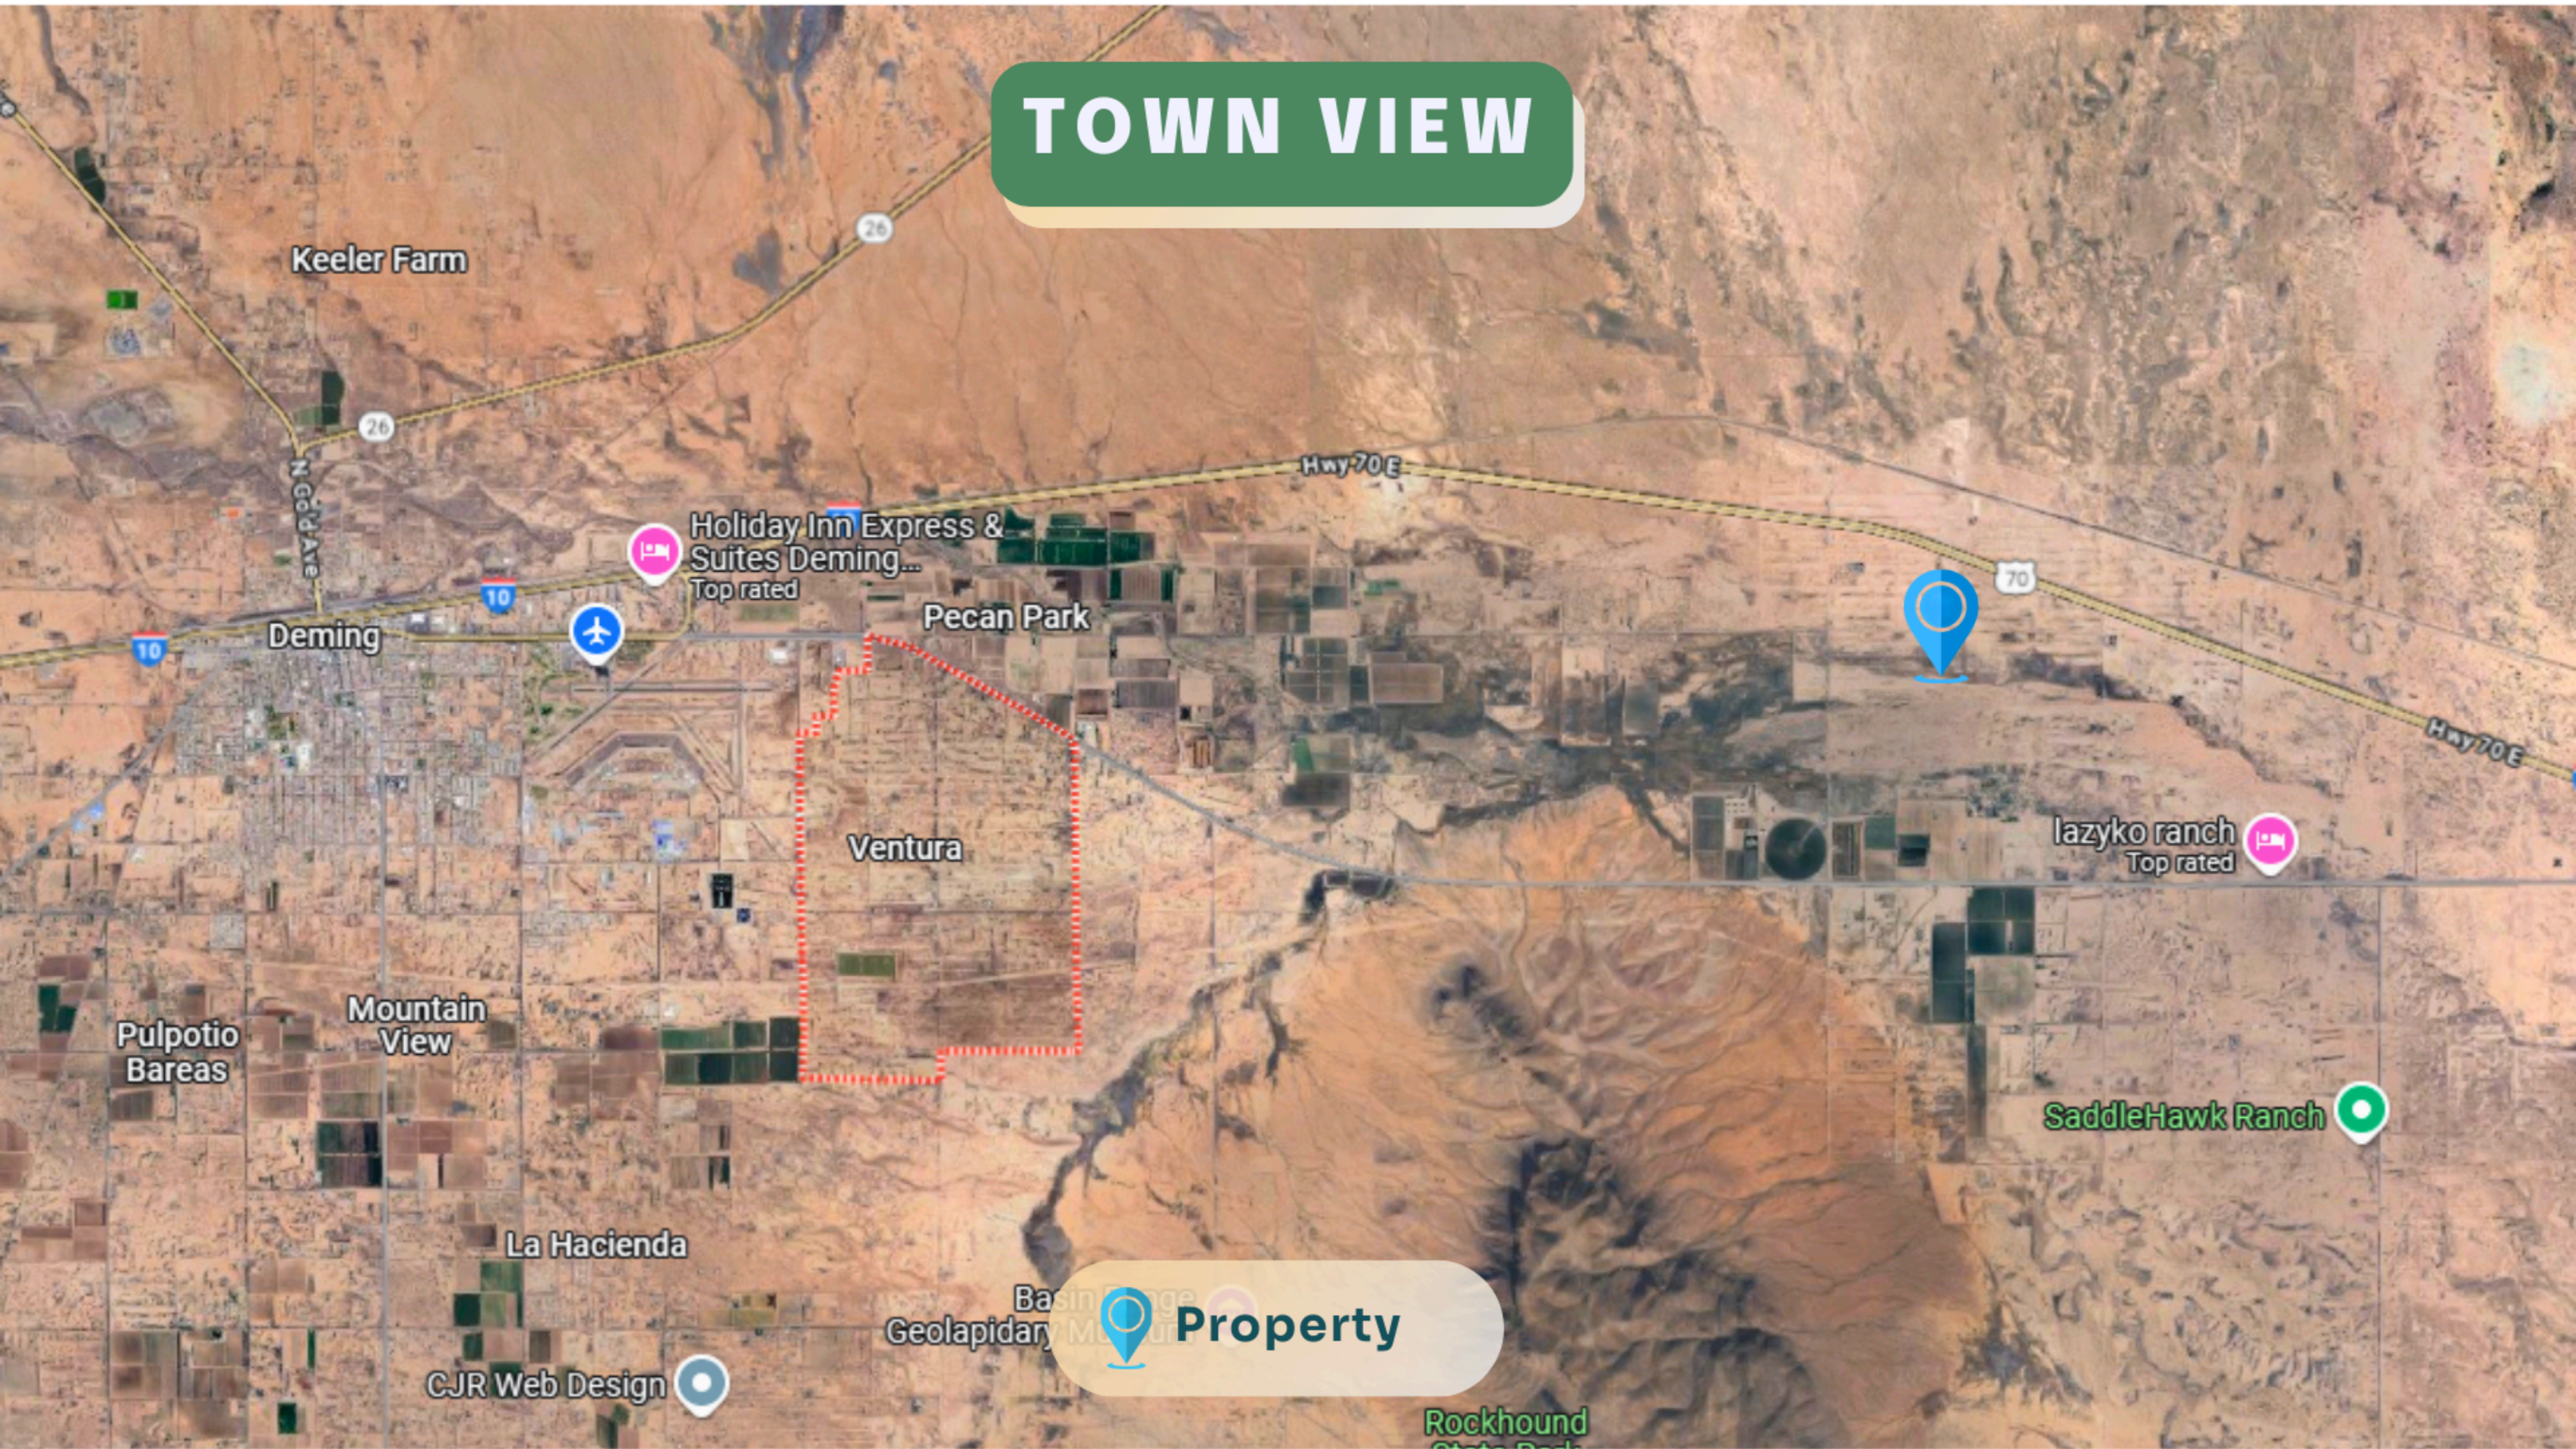

TOWN VIEW

Keeler Farm

Deming

Holiday Inn Express & Suites Deming...
Top rated

Pecan Park

Ventura

Mountain View

Pulpotio Bareas

KEY ACCESS ROUTES

The  property is located on Bosque Rd, with convenient access from Deming and Akela , making it highly accessible.

DRIVING DIRECTIONS

Deming

18 min
13.6 miles

Ventura

Pulpotio
Bareas

La Hacienda

Keeler Farm

Take I-10 E and NM-549 E to Lewis Flats Rd SE (14 min, 11.9 mi), then continue on Lewis Flats Rd SE and drive to Elfido Rd (5 min, 1.7 mi). The  property is on the right.

ROAD ACCESS TO THE PROPERTY

ROAD ACCESS

ROAD ACCESS TS RD SE

- 1.6 miles to the right is the property.
- The road is in a rough condition.