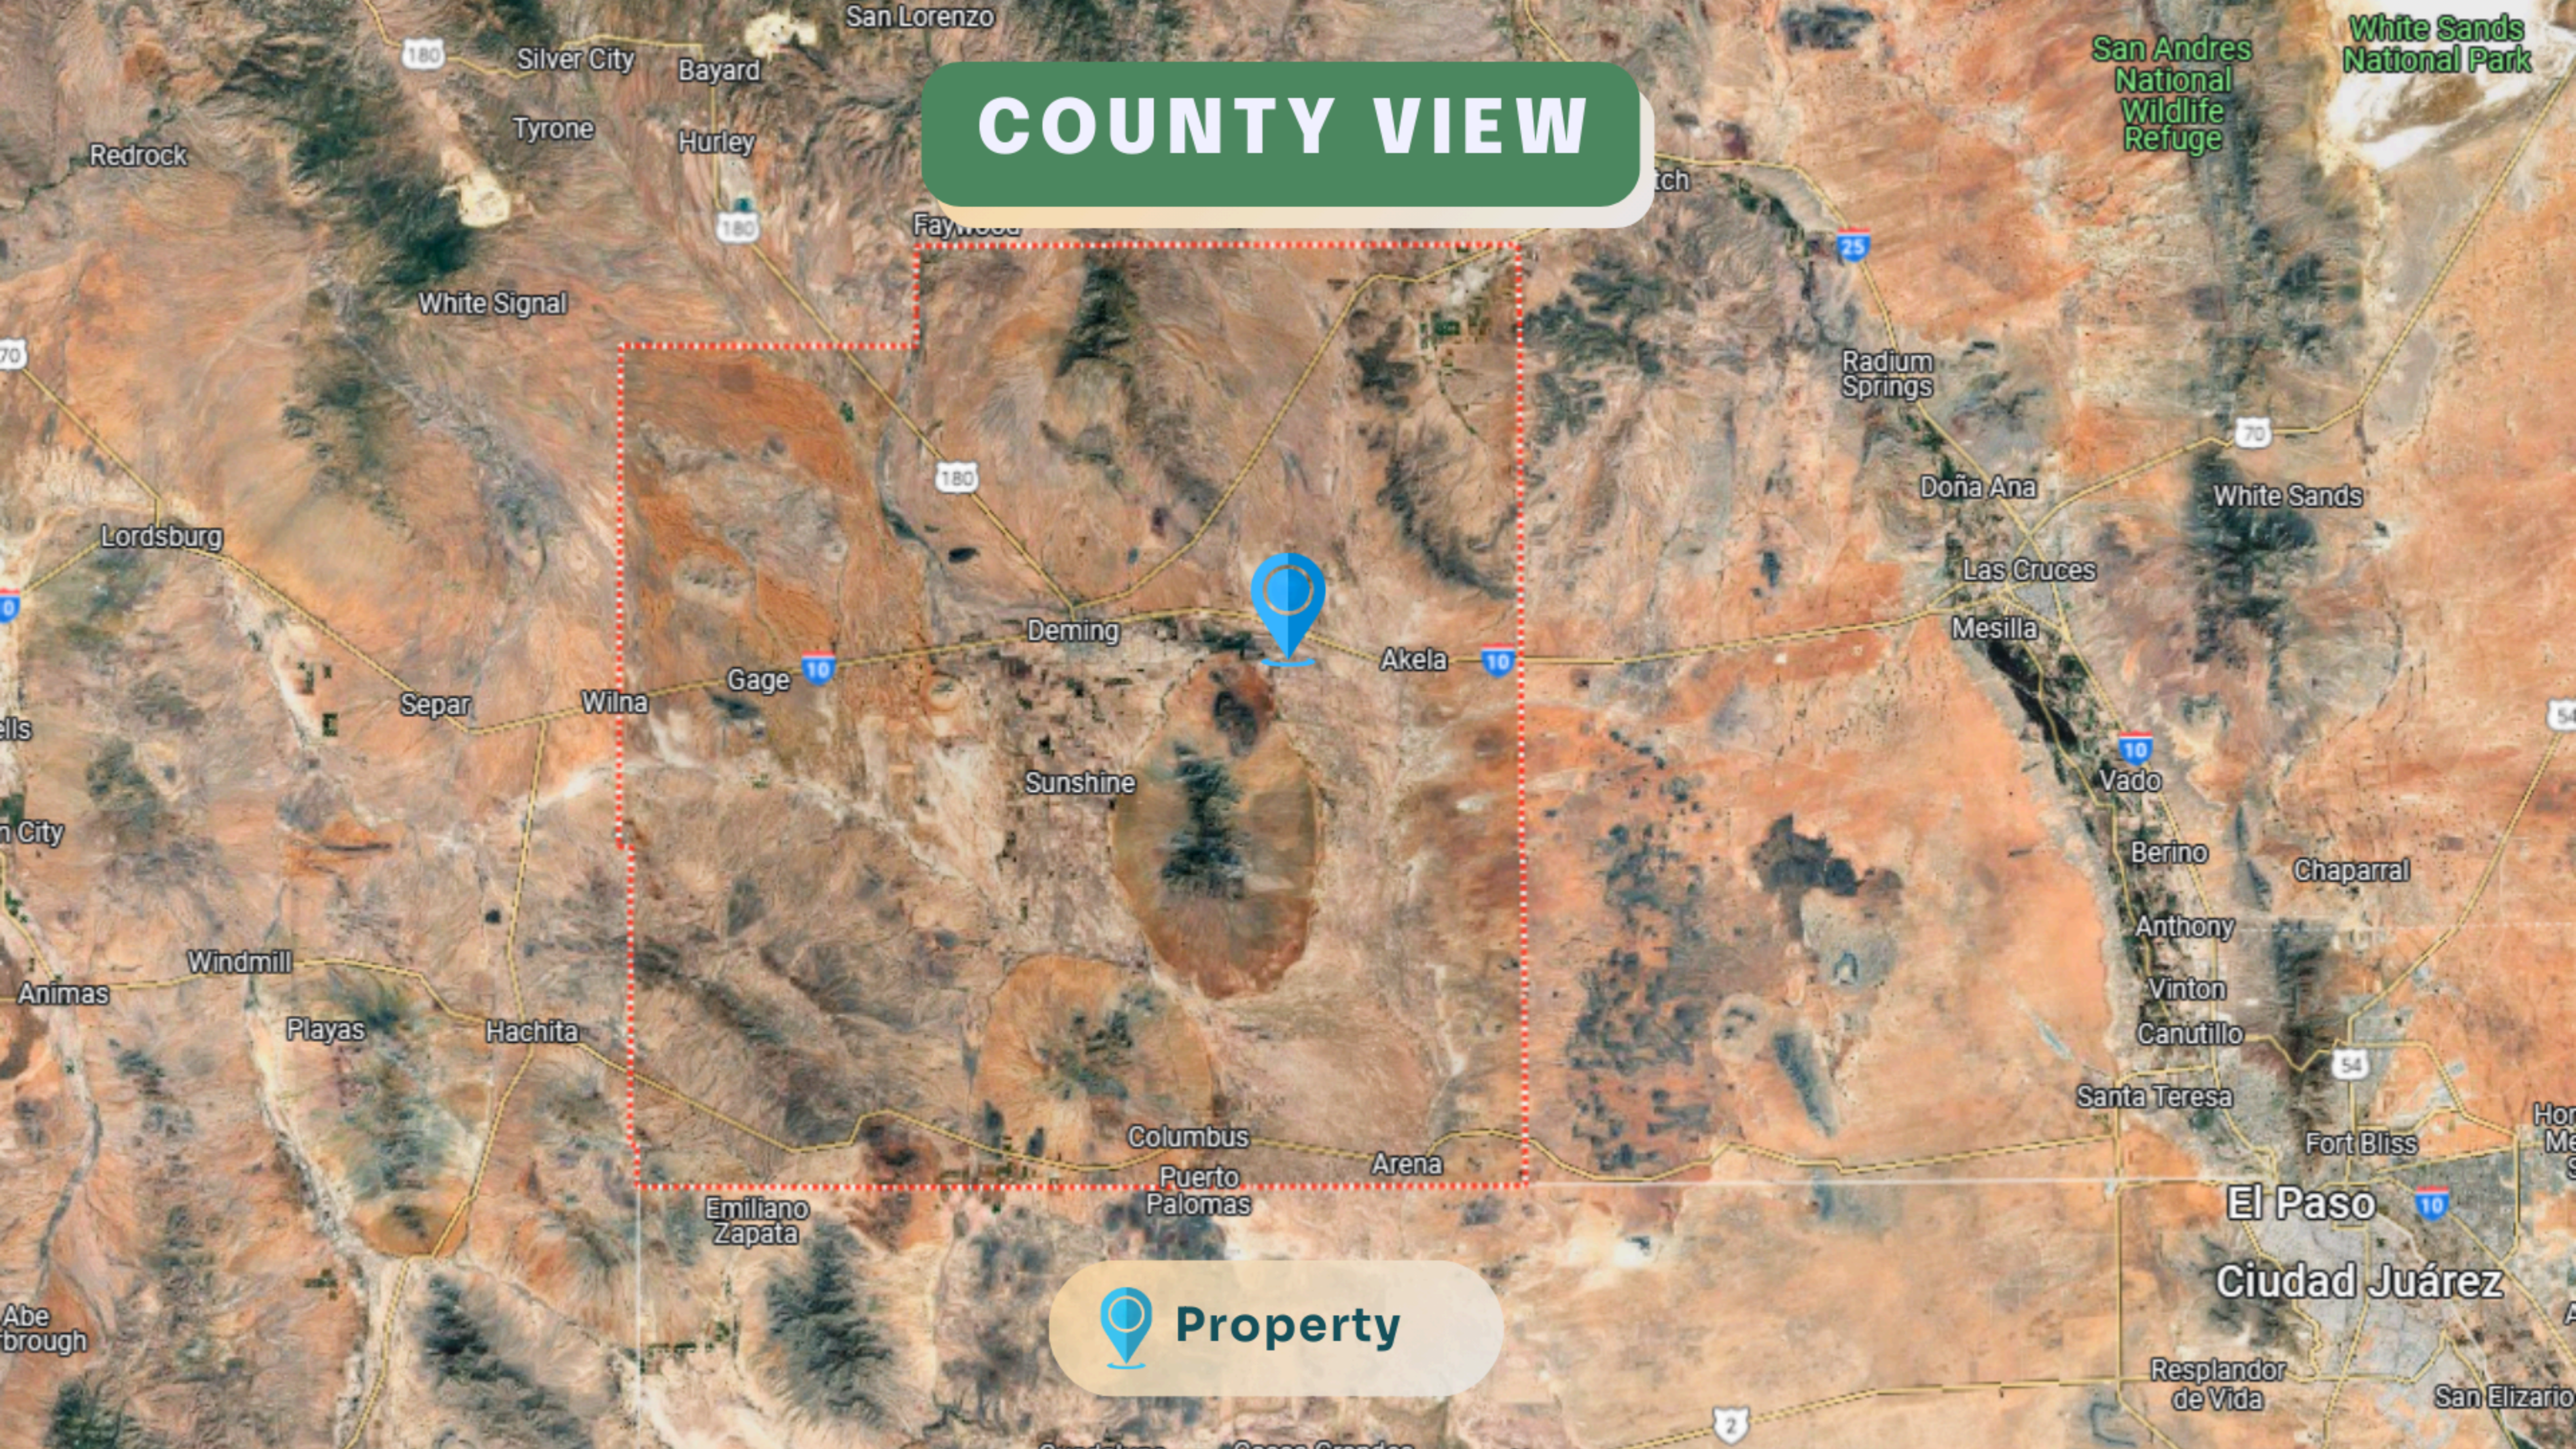

La Hacienda

CJR Web Design

lazyko ranch
Top rated

SaddleHawk Ranch

Property

Rockhound State Park

COUNTY VIEW

Property

KEY ACCESS ROUTES

The  property is located on Bosque Rd, with convenient access from Deming and Akela , making it highly accessible.

DRIVING DIRECTIONS

Deming

18 min
13.6 miles

Ventura

Pulpotio
Bareas

La Hacienda

Keeler Farm

Take I-10 E and NM-549 E to Lewis Flats Rd SE (14 min, 11.9 mi), then continue on Lewis Flats Rd SE and drive to Elfido Rd (5 min, 1.7 mi). The  property is on the right.

ROAD ACCESS TO THE PROPERTY

ROAD ACCESS

ROAD ACCESS TS RD SE

- 1.6 miles to the right is the property.
- The road is in a rough condition.