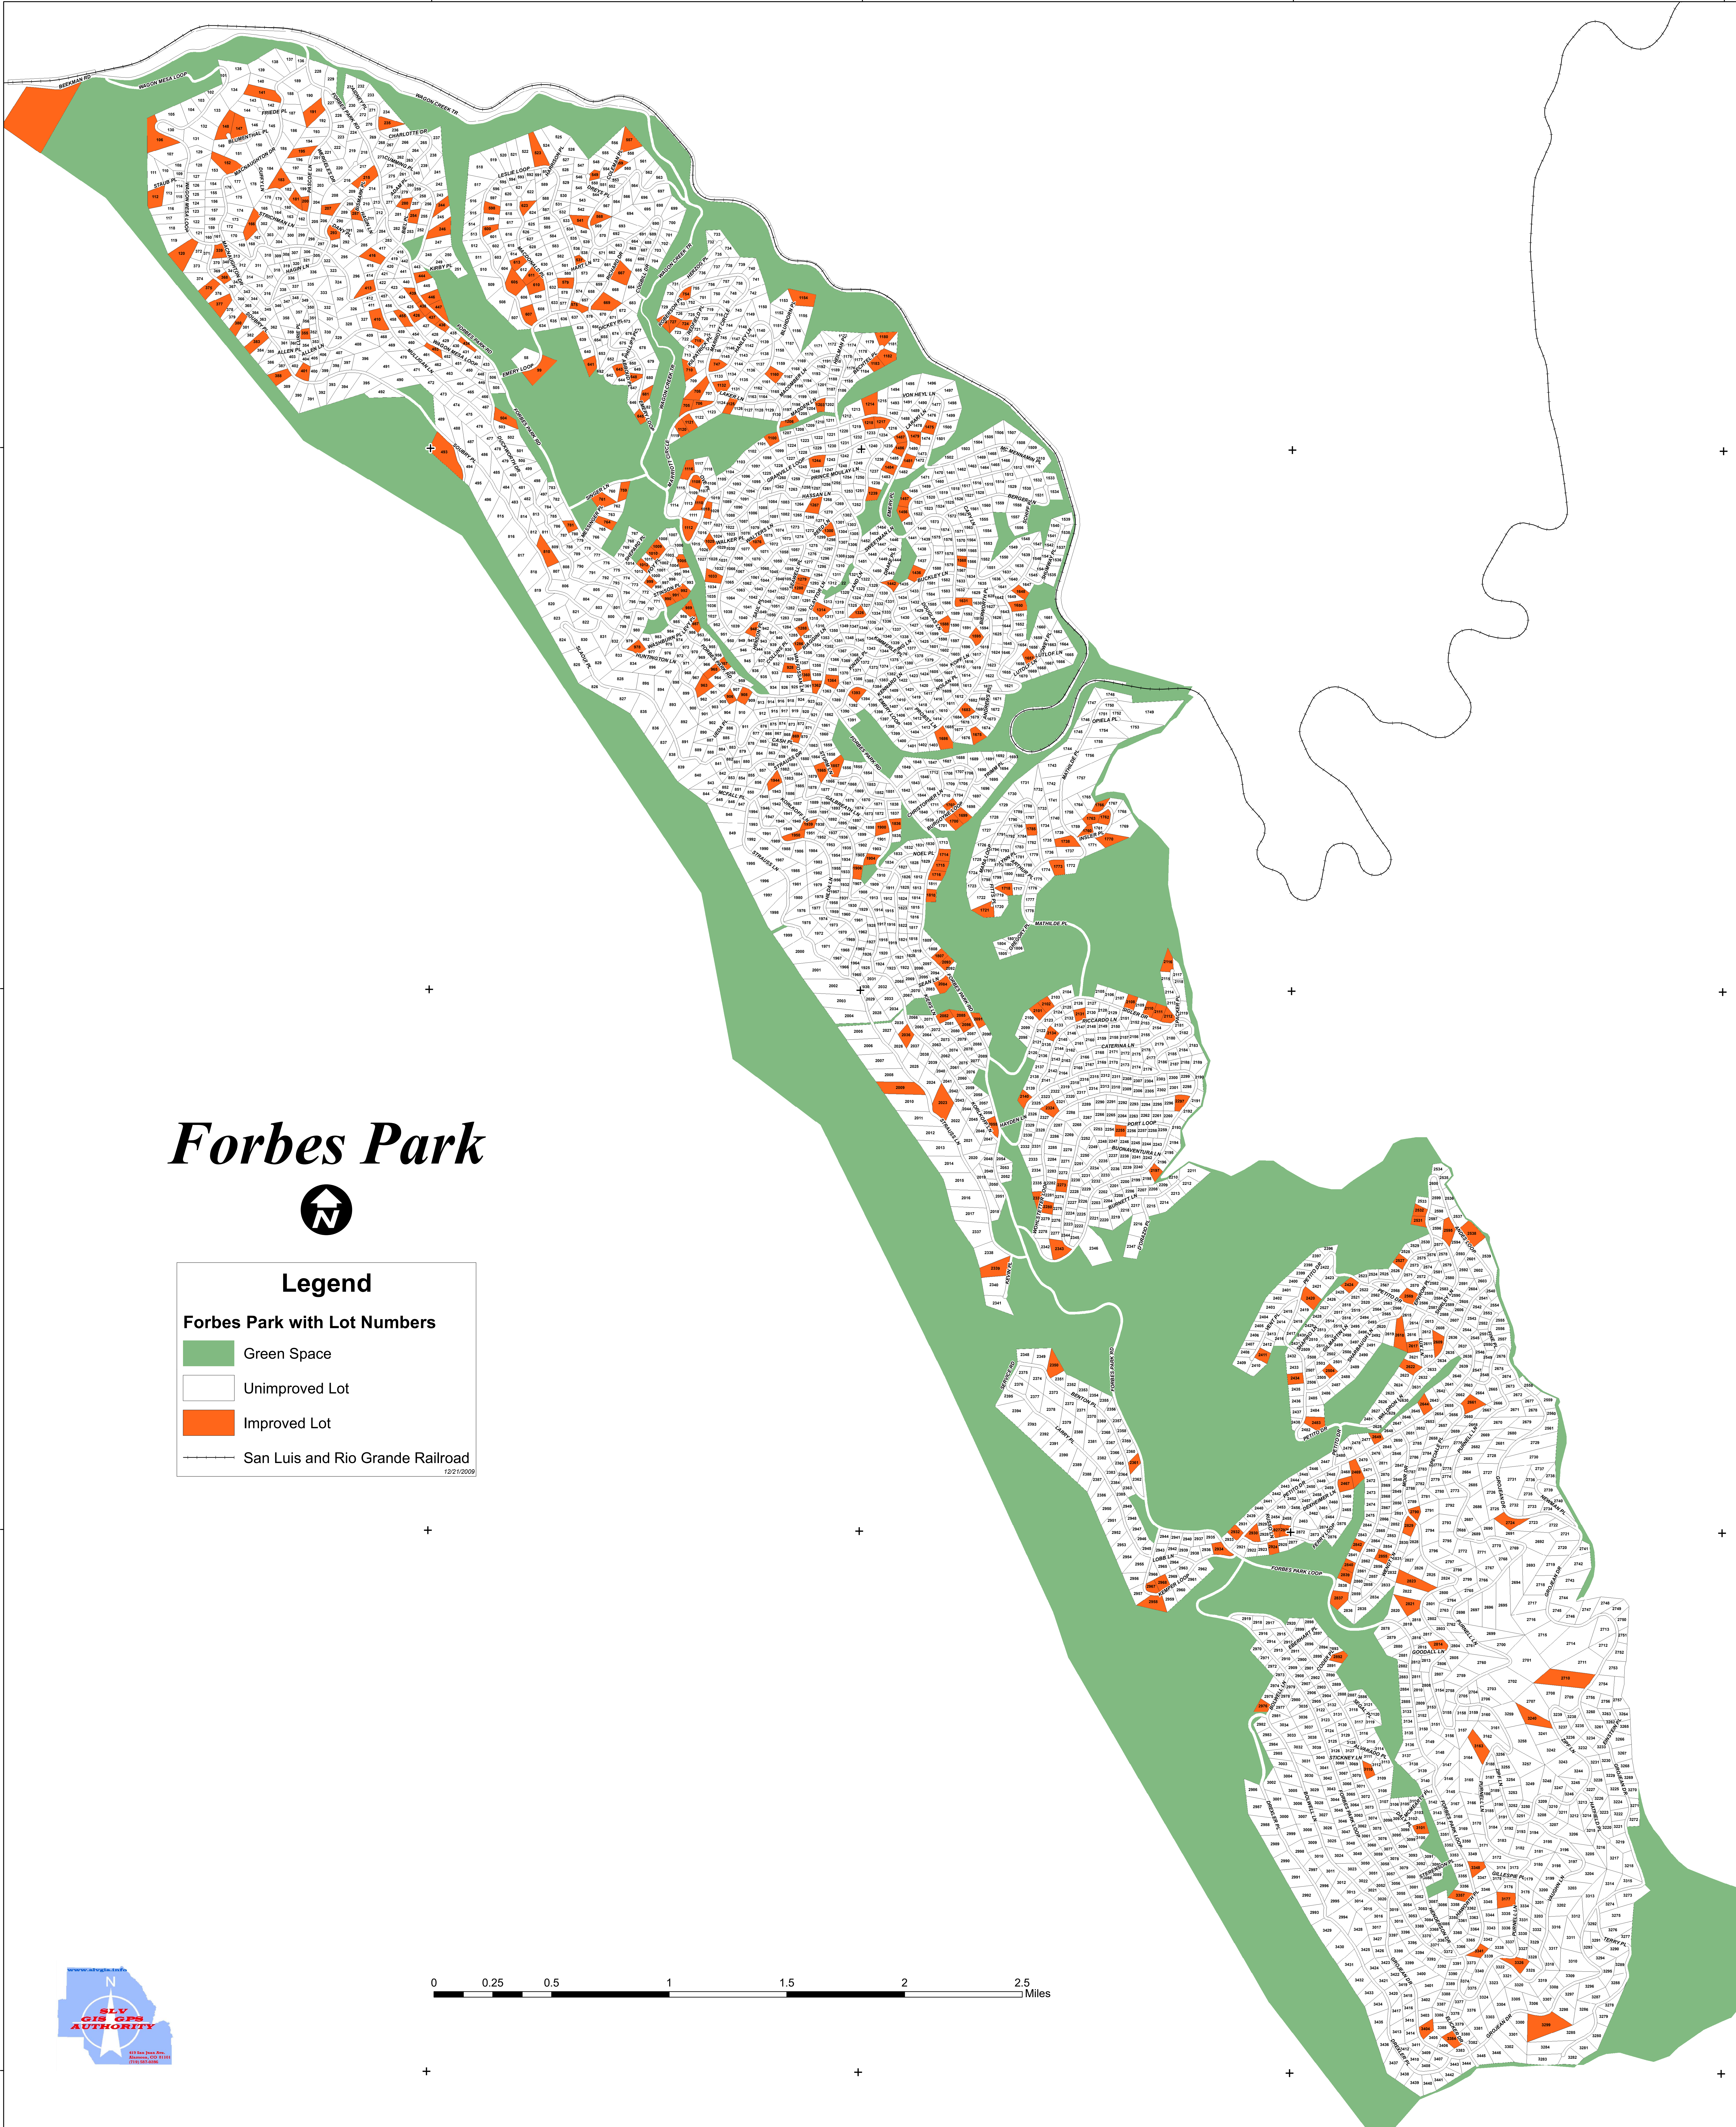

105.2333° W

105.2° W

105.1667° W

105.1333° W

37.5° N

37.4667° N

37.4333° N

37.4° N

37.5° N

37.4667° N

37.4333° N

37.4° N

Forbes Park

Legend

Forbes Park with Lot Numbers

- Green Space
- Unimproved Lot
- Improved Lot
- San Luis and Rio Grande Railroad