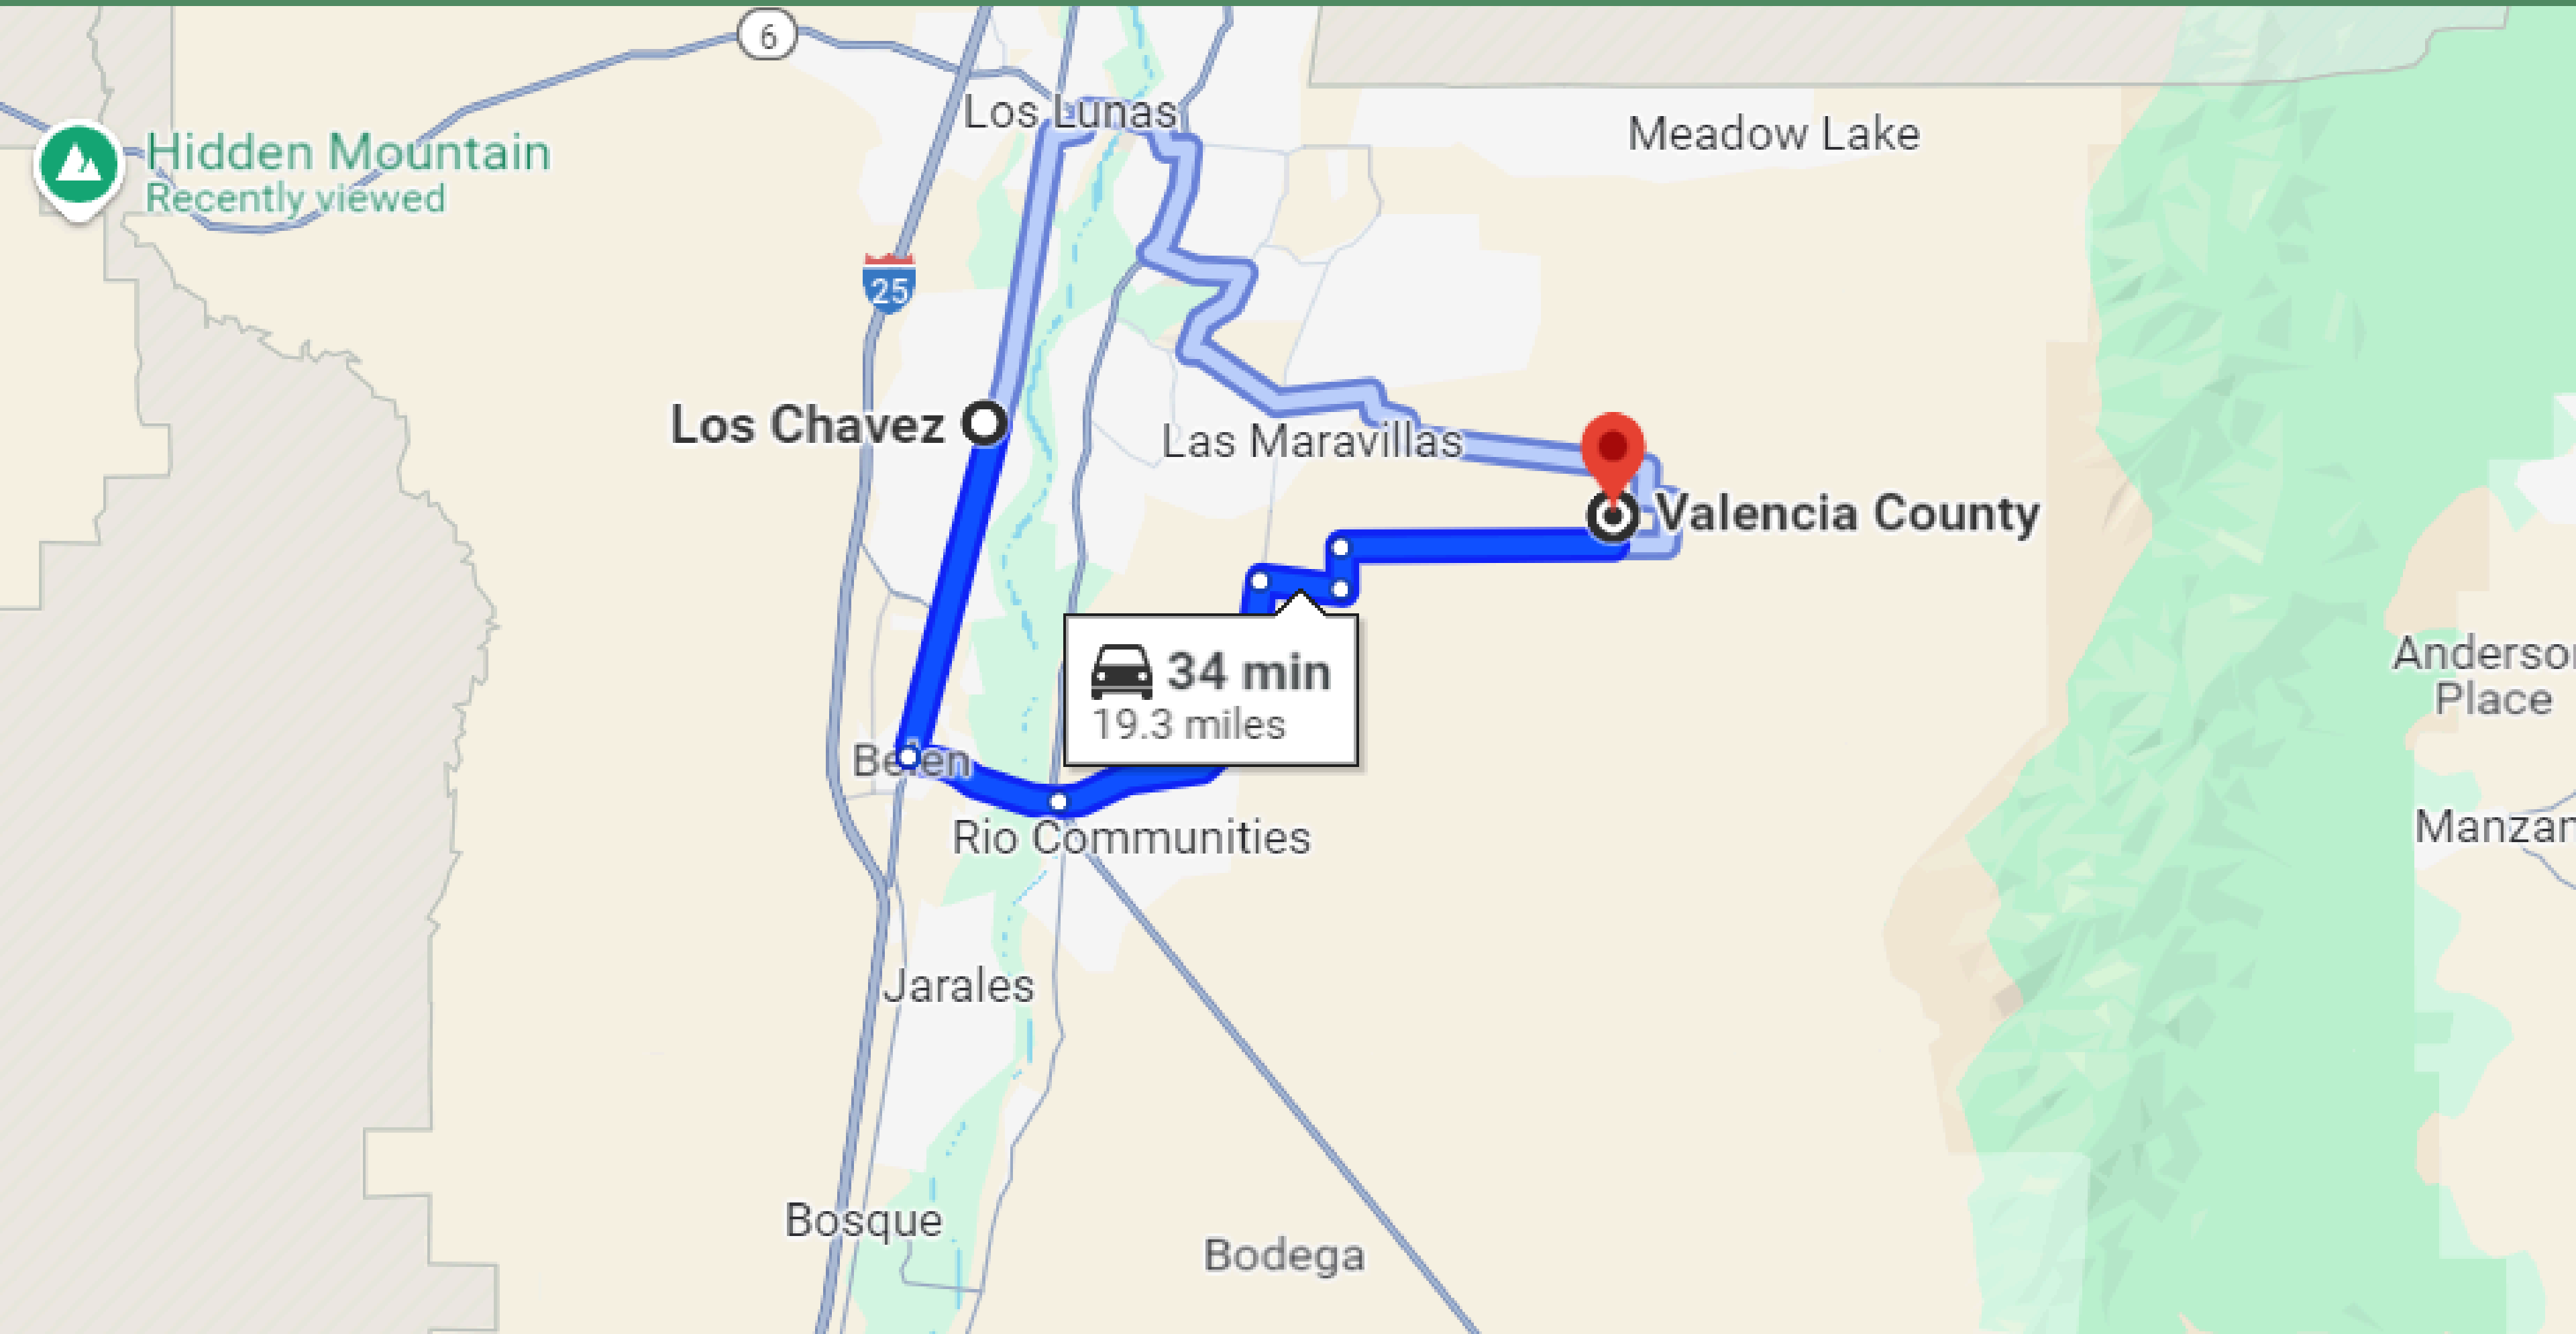

25- MINUTE DRIVE TO RIO COMMUNITIES TOWN

iewed

32- MINUTE DRIVE TO LOS LUNAS TOWN

34-MINUTE DRIVE TO LOS CHAVEZ TOWN

53-MINUTE DRIVE TO ALBUQUERQUE