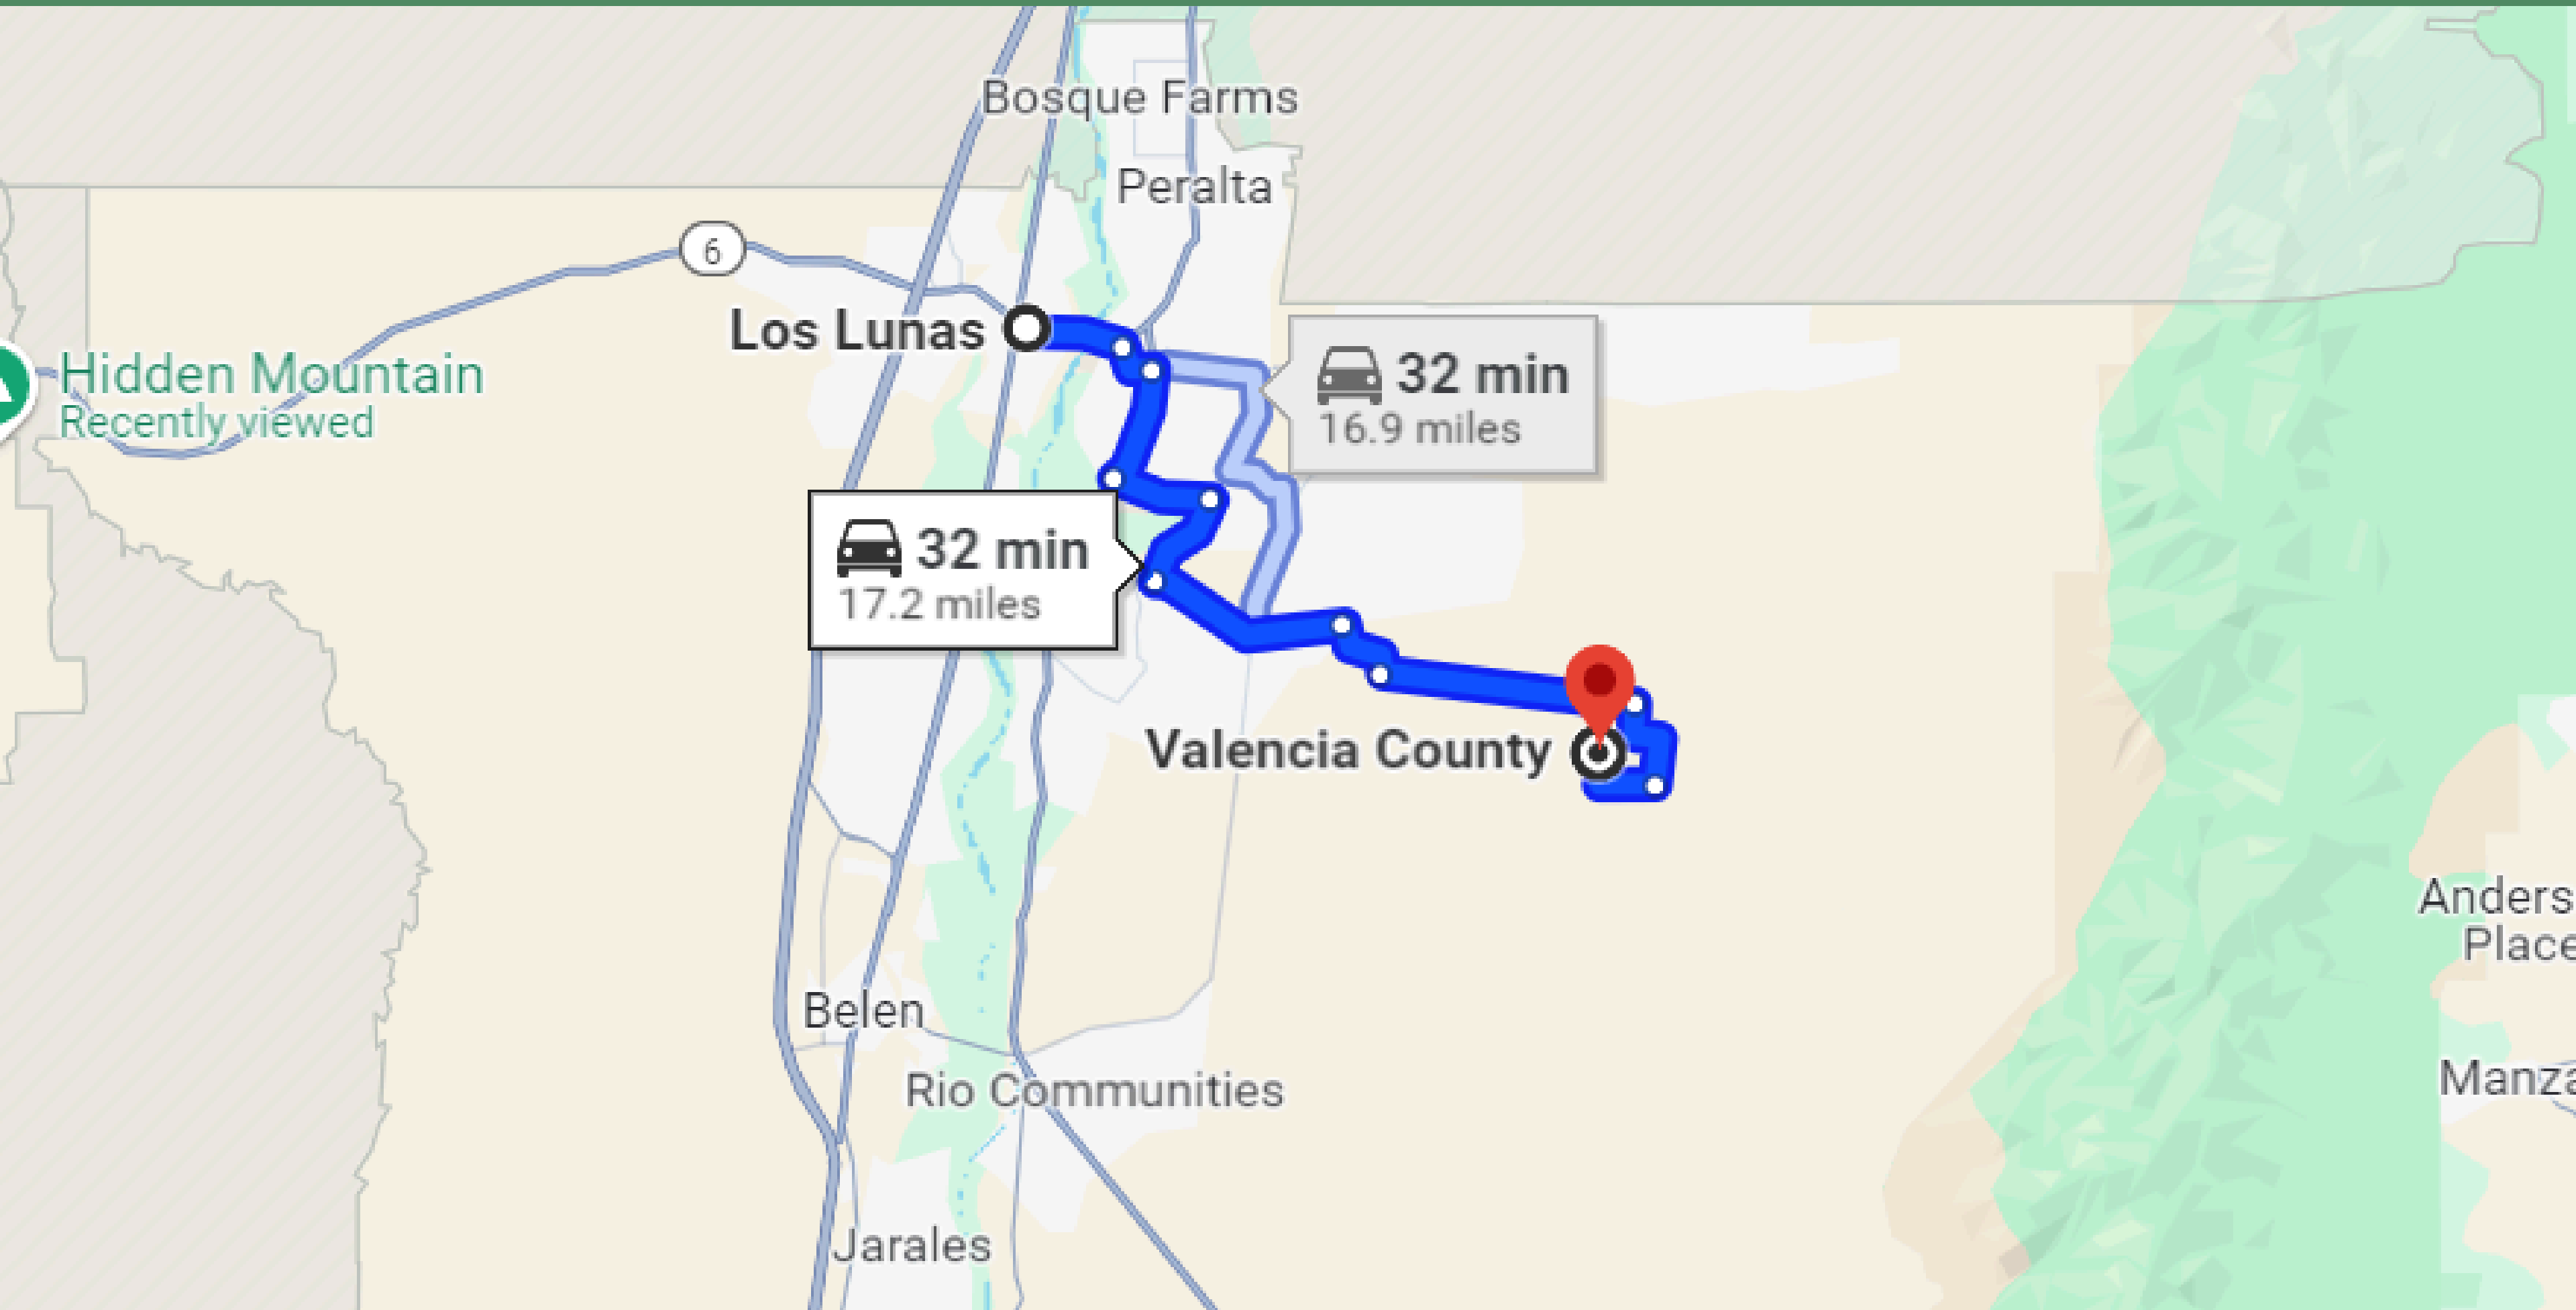

25- MINUTE DRIVE TO RIO COMMUNITIES TOWN

iewed

32- MINUTE DRIVE TO LOS LUNAS TOWN

34-MINUTE DRIVE TO LOS CHAVEZ TOWN

53-MINUTE DRIVE TO ALBUQUERQUE