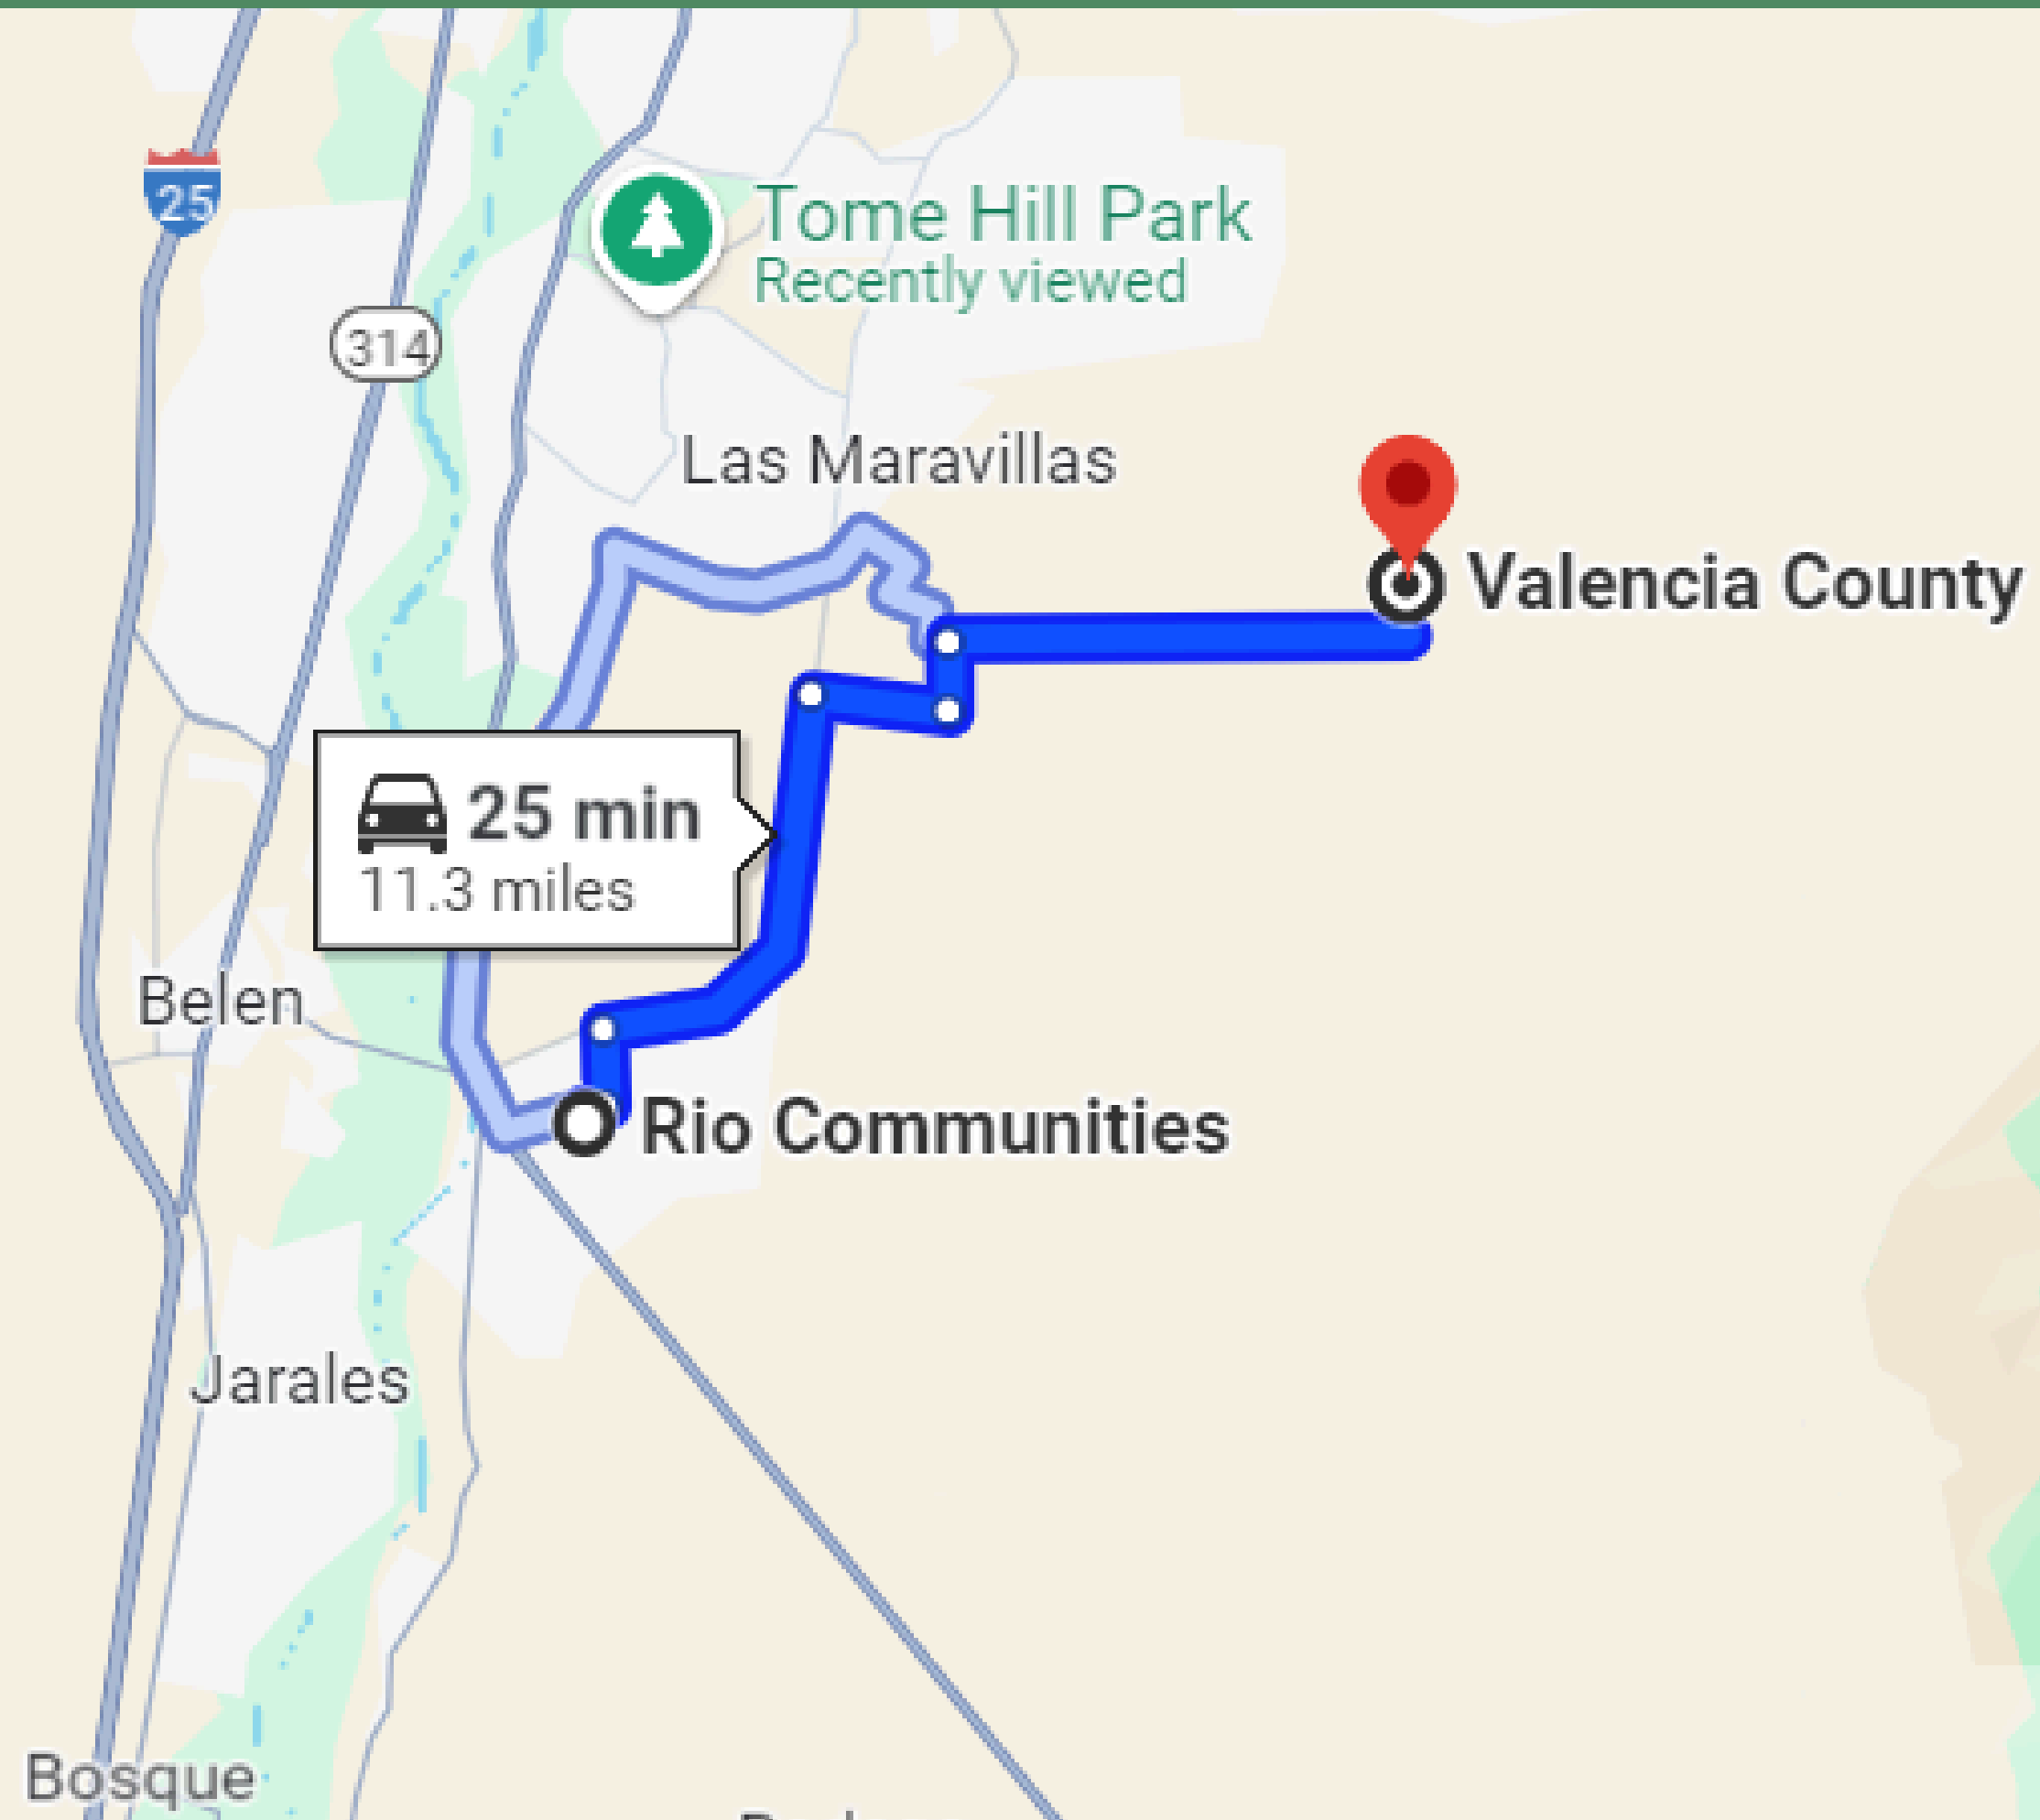

25- MINUTE DRIVE TO RIO COMMUNITIES TOWN

iewed

32- MINUTE DRIVE TO LOS LUNAS TOWN

34-MINUTE DRIVE TO LOS CHAVEZ TOWN

53-MINUTE DRIVE TO ALBUQUERQUE