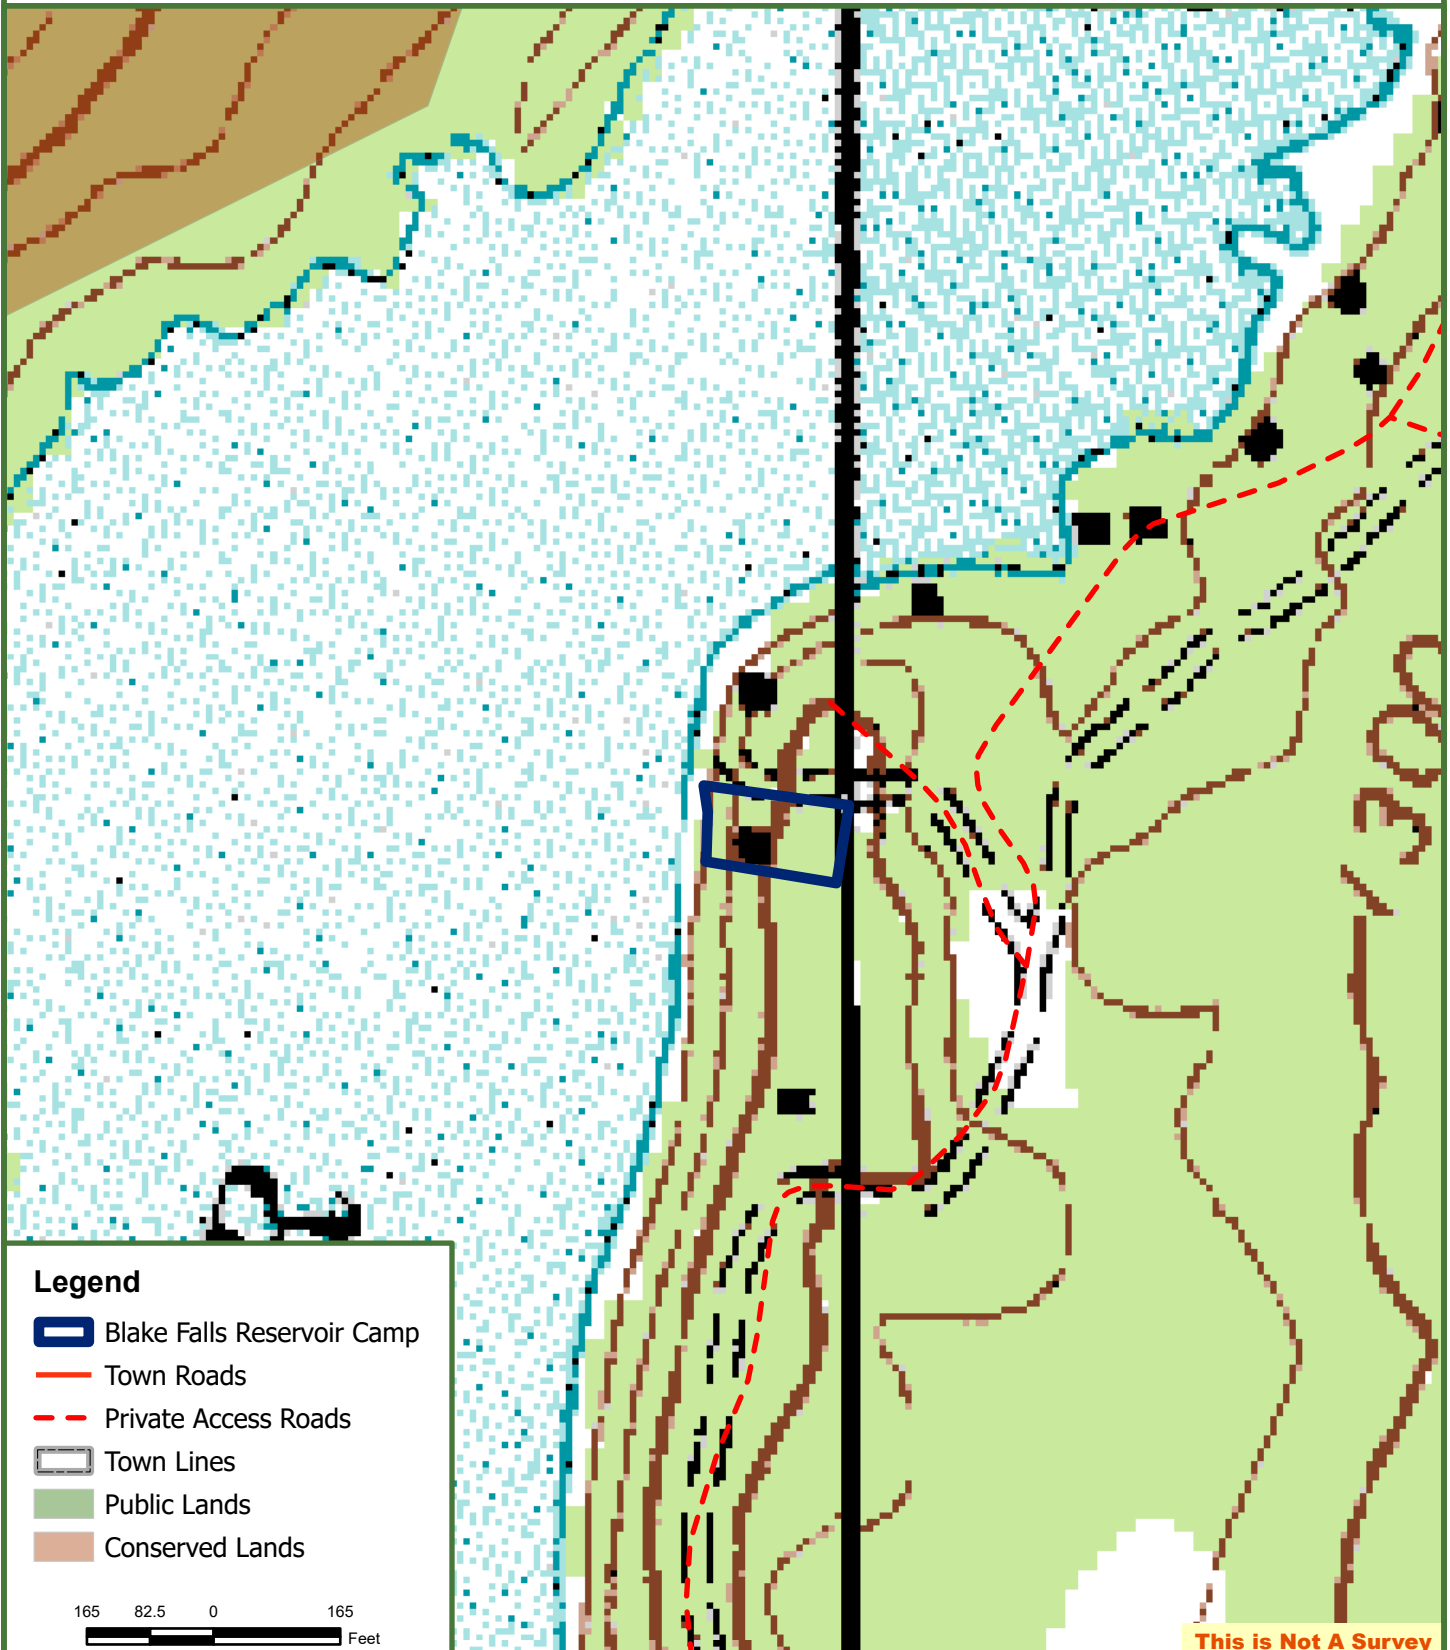

Blake Falls Reservoir Camp

0.4 Tax Acres

Parishville, St. Lawrence County, New York

**Fountains
Land**
AN F&W COMPANY

This is Not A Survey

Map produced from the best available information including town tax maps, hand held GPS data, aerial photography and reference information obtained from publicly available GIS sources, and the owner. Boundary lines portrayed on this map are approximate and could be different than the actual location of boundaries found in the field.