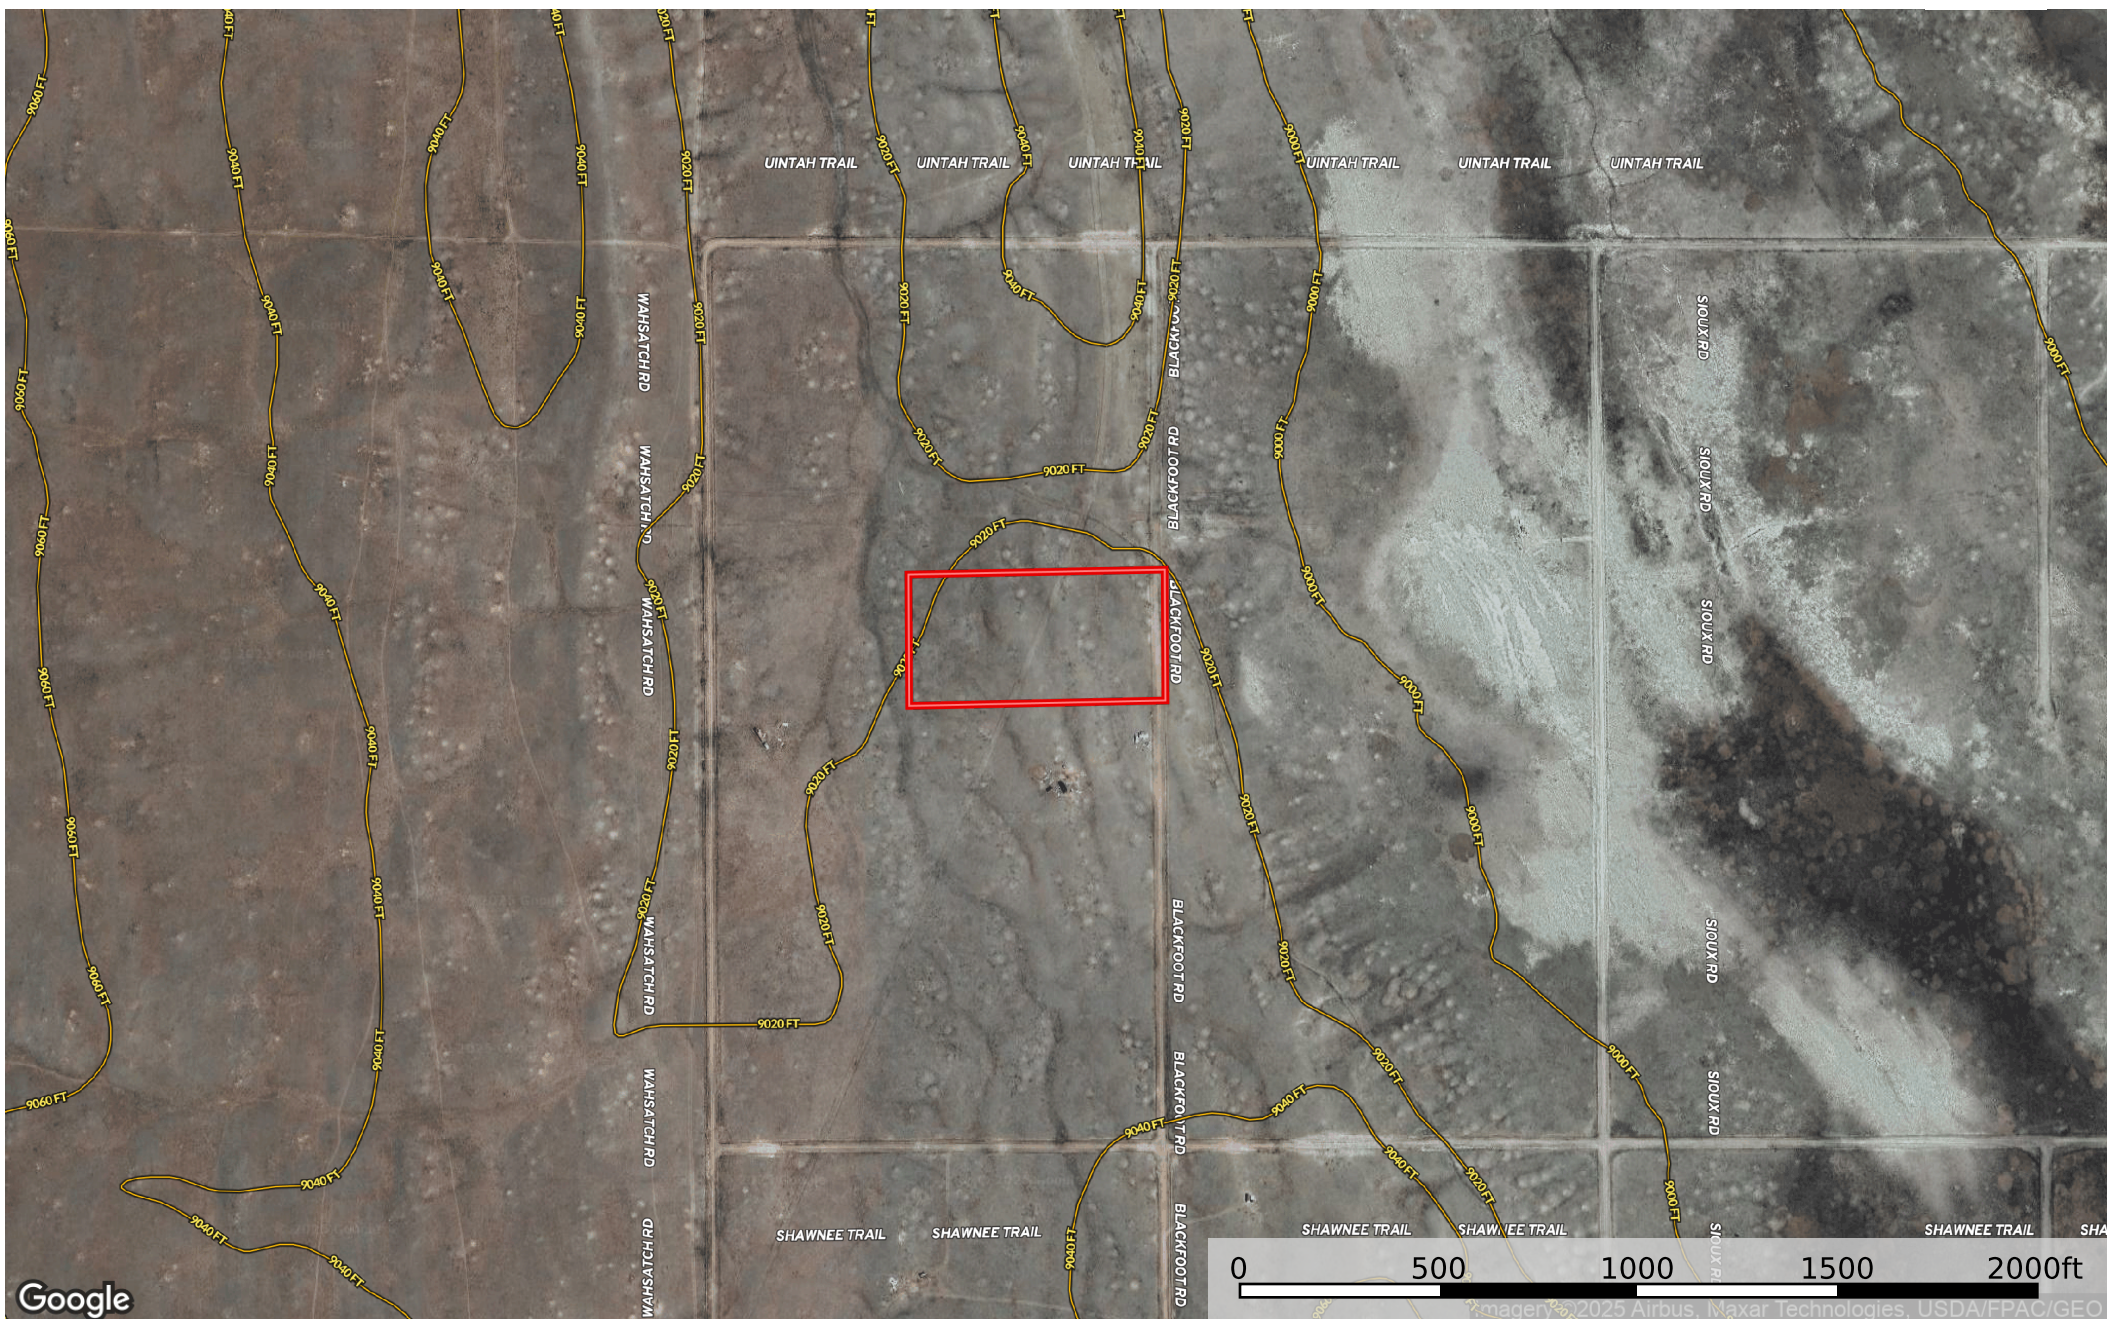

# 5.06 Acres Hartsel, Park County, CO 6491

Park County, Colorado, 5.06 AC +/-

Google

 Boundary